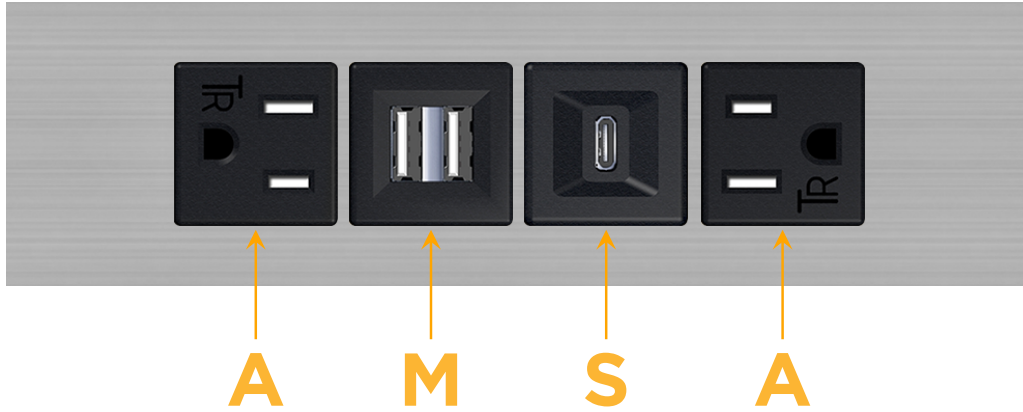

Trim Plate Finish: **BRUSHED STAINLESS (ABS)**

Custom Finishes Available

M-POWER-4T-AMSA-SS4ATP

Features:

Module/Port Options:

- A** Tamper Resistant AC Receptacle
- E** USB-A & USB-C (20W)
- M** Double USB-A (Fast Charging Ports - 18W)
- H** HDMI
- 6** CAT 6
- 12** RJ 12
- X** Switched AC
- Y** 3-Way Switch (Low Voltage)
- V** USB-C (45W High Speed Charging Port)
- S** USB-C (25W High Speed Charging Port)
- R** Switched AC (Rocker Switch)
- D** Dimmer Switch

Plug:

Supplied with Low Profile Flat 45° Angle 120 VAC Plug

Optional Standard Straight 120 VAC Plug

Optional Straight 120 VAC Pass-through Plug

- CLEAN, COMPACT DESIGN
- STREAMLINED
- LOW PROFILE
- SIDE-EXITING CORDS
- PLUG & PLAY
- 6' AC CORD & PLUG (FLAT PLUG STANDARD)
- CUSTOMIZABLE CONFIGURATIONS AND FINISHES
- UL LISTED FOR MOUNTING IN FURNITURE
- 15A

M-POWER-4T

AC POWER & DATA CONNECTIVITY SOLUTION

M-POWER-4T-AMSA-SS4ATP

Specs:

Modules/Ports:

- A** Tamper Resistant AC Receptacle
- M** Double USB-A (Fast Charging Ports - 18W)
- S** USB-C (25W High Speed Charging Port)