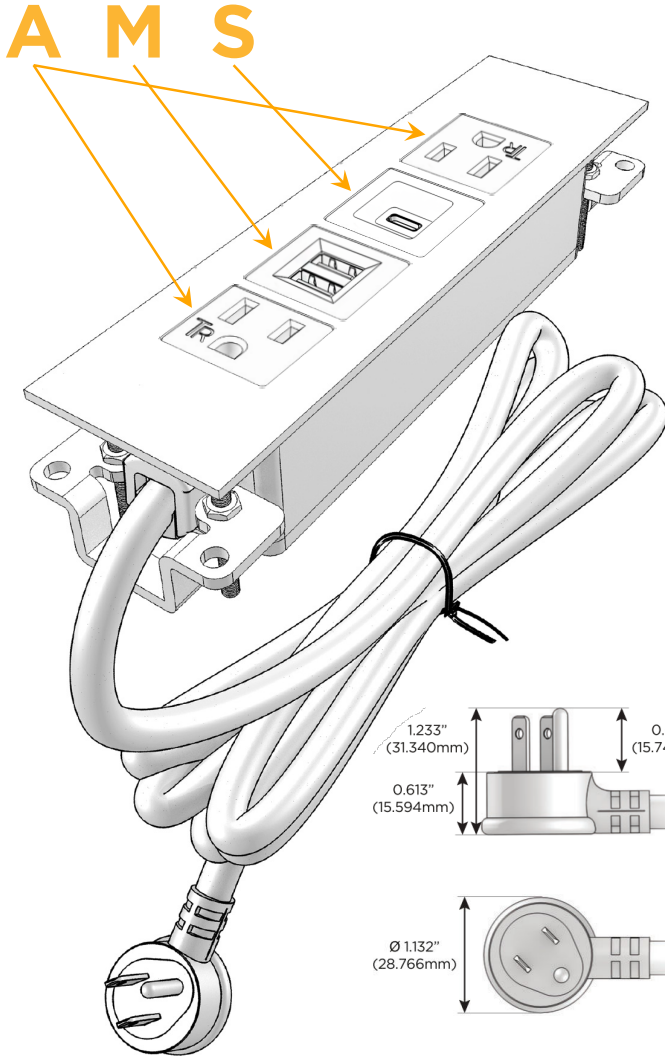

Trim Plate Finish: **BRUSHED STAINLESS (ABS)**

Custom Finishes Available

M-POWER-4T-AMSA-SS4ATP

Features:

Module/Port Options:

- A** Tamper Resistant AC Receptacle
- E** USB-A & USB-C (20W)
- M** Double USB-A (Fast Charging Ports - 18W)
- H** HDMI
- 6** CAT 6
- 12** RJ 12
- X** Switched AC
- Y** 3-Way Switch (Low Voltage)
- V** USB-C (45W High Speed Charging Port)
- S** USB-C (25W High Speed Charging Port)
- R** Switched AC (Rocker Switch)
- D** Dimmer Switch

Plug:

Supplied with Low Profile Flat 45° Angle 120 VAC Plug

Optional Standard Straight 120 VAC Plug

Optional Straight 120 VAC Pass-through Plug

- CLEAN, COMPACT DESIGN
- STREAMLINED
- LOW PROFILE
- SIDE-EXITING CORDS
- PLUG & PLAY
- 6' AC CORD & PLUG (FLAT PLUG STANDARD)
- CUSTOMIZABLE CONFIGURATIONS AND FINISHES
- UL LISTED FOR MOUNTING IN FURNITURE
- 15A

M-POWER-4T

AC POWER & DATA CONNECTIVITY SOLUTION

M-POWER-4T-AMSA-SS4ATP

Specs:

Modules/Ports:

- A** Tamper Resistant AC Receptacle
- M** Double USB-A (Fast Charging Ports - 18W)
- S** USB-C (25W High Speed Charging Port)