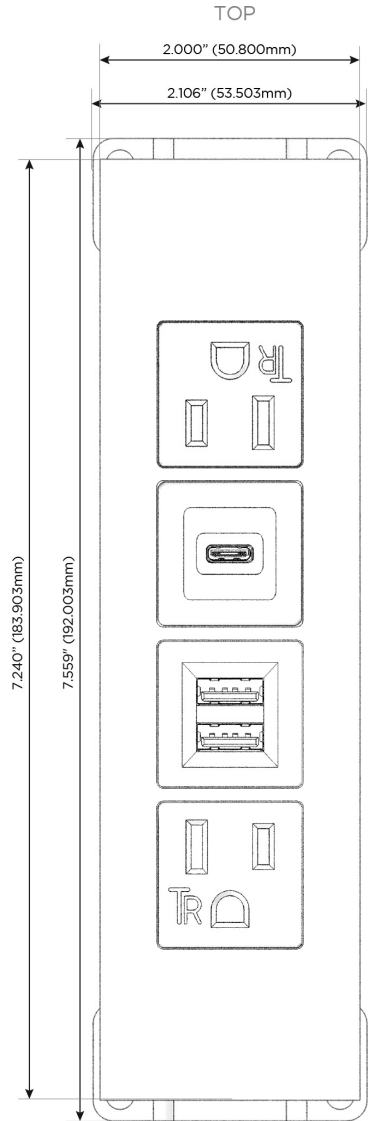

Trim Plate Finish: **BRUSHED STAINLESS (ABS)**

Custom Finishes Available

M-POWER-4T-AMSA-SS4ATP

Features:

Module/Port Options:

- A** Tamper Resistant AC Receptacle
- E** USB-A & USB-C (20W)
- M** Double USB-A (Fast Charging Ports - 18W)
- H** HDMI
- 6** CAT 6
- 12** RJ 12
- X** Switched AC
- Y** 3-Way Switch (Low Voltage)
- V** USB-C (45W High Speed Charging Port)
- S** USB-C (25W High Speed Charging Port)
- R** Switched AC (Rocker Switch)
- D** Dimmer Switch

Plug:

Supplied with Low Profile Flat 45° Angle 120 VAC Plug

Optional Standard Straight 120 VAC Plug

Optional Straight 120 VAC Pass-through Plug

- CLEAN, COMPACT DESIGN
- STREAMLINED
- LOW PROFILE
- SIDE-EXITING CORDS
- PLUG & PLAY
- 6' AC CORD & PLUG (FLAT PLUG STANDARD)
- CUSTOMIZABLE CONFIGURATIONS AND FINISHES
- UL LISTED FOR MOUNTING IN FURNITURE
- 15A

M-POWER-4T

AC POWER & DATA CONNECTIVITY SOLUTION

M-POWER-4T-AMSA-SS4ATP

Specs:

Modules/Ports:

- A** Tamper Resistant AC Receptacle
- M** Double USB-A (Fast Charging Ports - 18W)
- S** USB-C (25W High Speed Charging Port)