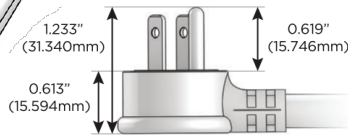

M-POWER-4T

AC POWER & DATA CONNECTIVITY SOLUTION

M-POWER-4T-AMSA-SS4ATP

Specs:

Modules/Ports:

- A** Tamper Resistant AC Receptacle
- M** Double USB-A (Fast Charging Ports - 18W)
- S** USB-C (25W High Speed Charging Port)