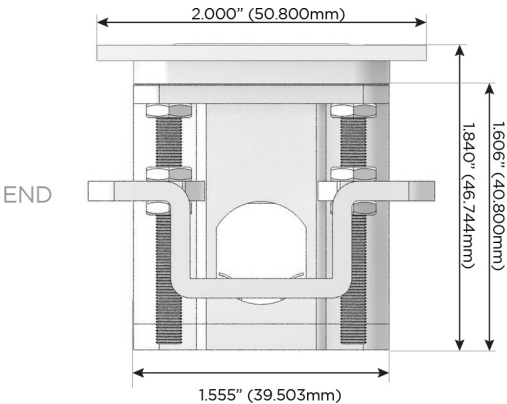

Plug:

Supplied with Low Profile Flat 45° Angle 120 VAC Plug

Optional Standard Straight 120 VAC Plug

Optional Straight 120 VAC Pass-through Plug

- CLEAN, COMPACT DESIGN
- STREAMLINED
- LOW PROFILE
- SIDE-EXITING CORDS
- PLUG & PLAY
- 6' AC CORD & PLUG (FLAT PLUG STANDARD)
- CUSTOMIZABLE CONFIGURATIONS AND FINISHES
- UL LISTED FOR MOUNTING IN FURNITURE
- 15A

M-POWER-4T

AC POWER & DATA CONNECTIVITY SOLUTION

M-POWER-4T-AMSA-SS4ATP

Specs:

Modules/Ports:

- A** Tamper Resistant AC Receptacle
- M** Double USB-A (Fast Charging Ports - 18W)
- S** USB-C (25W High Speed Charging Port)