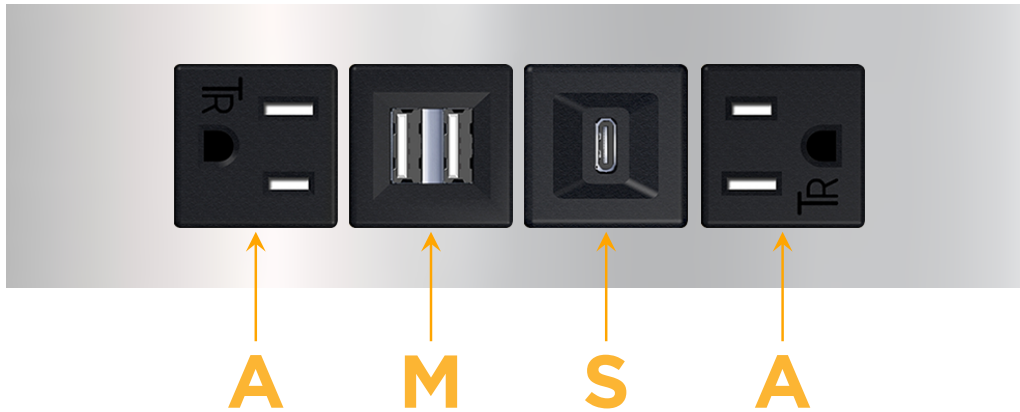

Trim Plate Finish: **CHROME (ABS)**

Custom Finishes Available

M-POWER-4T-AMSA-CRATP

Features:

Module/Port Options:

- A** Tamper Resistant AC Receptacle
- E** USB-A & USB-C (20W)
- M** Double USB-A (Fast Charging Ports - 18W)
- H** HDMI
- 6** CAT 6
- 12** RJ 12
- X** Switched AC
- Y** 3-Way Switch (Low Voltage)
- V** USB-C (45W High Speed Charging Port)
- S** USB-C (25W High Speed Charging Port)
- R** Switched AC (Rocker Switch)
- D** Dimmer Switch

Plug:

Supplied with Low Profile Flat 45° Angle 120 VAC Plug

Optional Standard Straight 120 VAC Plug

Optional Straight 120 VAC Pass-through Plug

- CLEAN, COMPACT DESIGN
- STREAMLINED
- LOW PROFILE
- SIDE-EXITING CORDS
- PLUG & PLAY
- 6' AC CORD & PLUG (FLAT PLUG STANDARD)
- CUSTOMIZABLE CONFIGURATIONS AND FINISHES
- UL LISTED FOR MOUNTING IN FURNITURE
- 15A

M-POWER-4T

AC POWER & DATA CONNECTIVITY SOLUTION

M-POWER-4T-AMSA-CRATP

Specs:

Modules/Ports:

- A** Tamper Resistant AC Receptacle
- M** Double USB-A (Fast Charging Ports - 18W)
- S** USB-C (25W High Speed Charging Port)