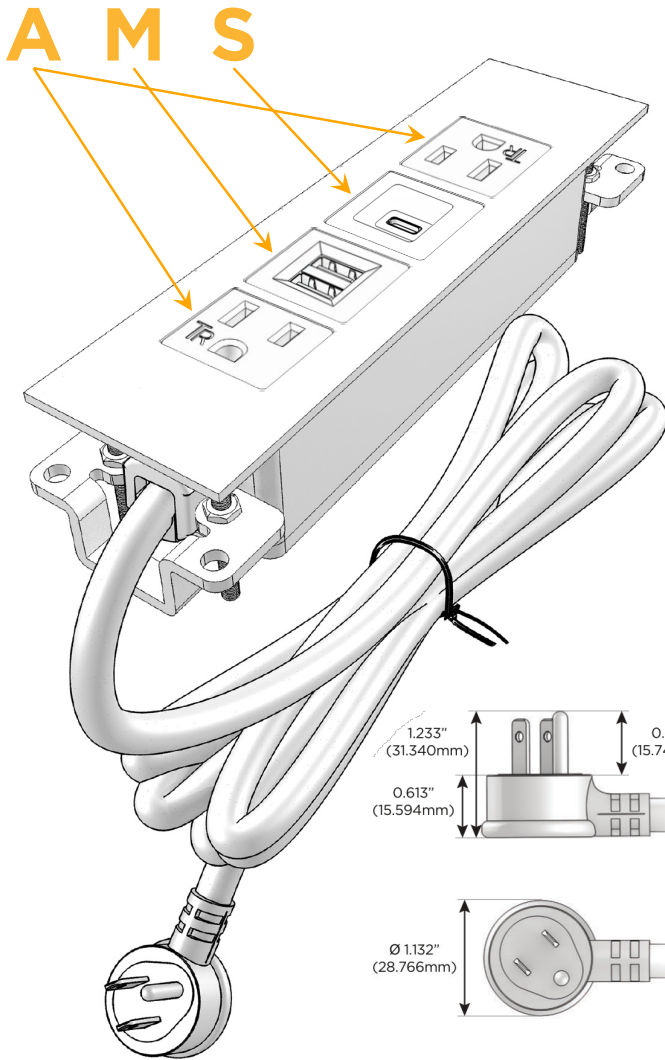

Trim Plate Finish: **CHROME (ABS)**

Custom Finishes Available

M-POWER-4T-AMSA-CRATP

Features:

Module/Port Options:

- A** Tamper Resistant AC Receptacle
- E** USB-A & USB-C (20W)
- M** Double USB-A (Fast Charging Ports - 18W)
- H** HDMI
- 6** CAT 6
- 12** RJ 12
- X** Switched AC
- Y** 3-Way Switch (Low Voltage)
- V** USB-C (45W High Speed Charging Port)
- S** USB-C (25W High Speed Charging Port)
- R** Switched AC (Rocker Switch)
- D** Dimmer Switch

Plug:

Supplied with Low Profile Flat 45° Angle 120 VAC Plug

Optional Standard Straight 120 VAC Plug

Optional Straight 120 VAC Pass-through Plug

- CLEAN, COMPACT DESIGN
- STREAMLINED
- LOW PROFILE
- SIDE-EXITING CORDS
- PLUG & PLAY
- 6' AC CORD & PLUG (FLAT PLUG STANDARD)
- CUSTOMIZABLE CONFIGURATIONS AND FINISHES
- UL LISTED FOR MOUNTING IN FURNITURE
- 15A

M-POWER-4T

AC POWER & DATA CONNECTIVITY SOLUTION

M-POWER-4T-AMSA-CRATP

Specs:

Modules/Ports:

- A** Tamper Resistant AC Receptacle
- M** Double USB-A (Fast Charging Ports - 18W)
- S** USB-C (25W High Speed Charging Port)