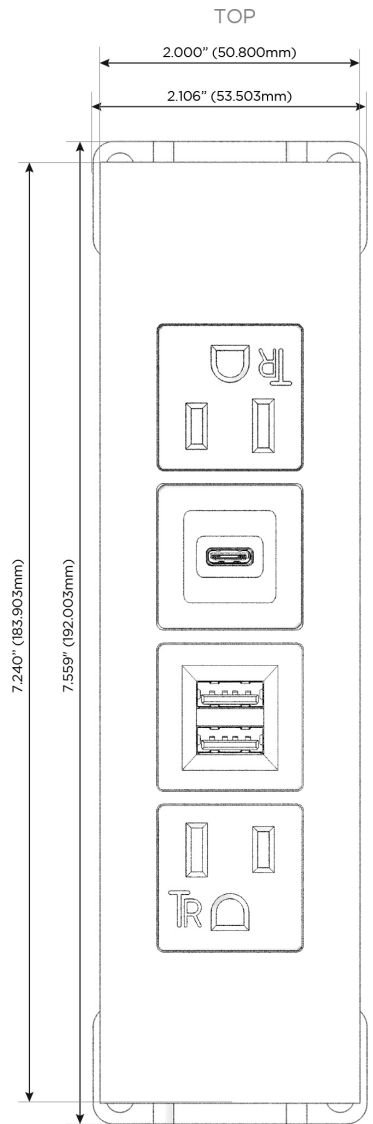

Trim Plate Finish: **CHROME (ABS)**

Custom Finishes Available

M-POWER-4T-AMSA-CRATP

Features:

Module/Port Options:

- A** Tamper Resistant AC Receptacle
- E** USB-A & USB-C (20W)
- M** Double USB-A (Fast Charging Ports - 18W)
- H** HDMI
- 6** CAT 6
- 12** RJ 12
- X** Switched AC
- Y** 3-Way Switch (Low Voltage)
- V** USB-C (45W High Speed Charging Port)
- S** USB-C (25W High Speed Charging Port)
- R** Switched AC (Rocker Switch)
- D** Dimmer Switch

Plug:

Supplied with Low Profile Flat 45° Angle 120 VAC Plug

Optional Standard Straight 120 VAC Plug

Optional Straight 120 VAC Pass-through Plug

- CLEAN, COMPACT DESIGN
- STREAMLINED
- LOW PROFILE
- SIDE-EXITING CORDS
- PLUG & PLAY
- 6' AC CORD & PLUG (FLAT PLUG STANDARD)
- CUSTOMIZABLE CONFIGURATIONS AND FINISHES
- UL LISTED FOR MOUNTING IN FURNITURE
- 15A

M-POWER-4T

AC POWER & DATA CONNECTIVITY SOLUTION

M-POWER-4T-AMSA-CRATP

Specs:

Modules/Ports:

- A** Tamper Resistant AC Receptacle
- M** Double USB-A (Fast Charging Ports - 18W)
- S** USB-C (25W High Speed Charging Port)