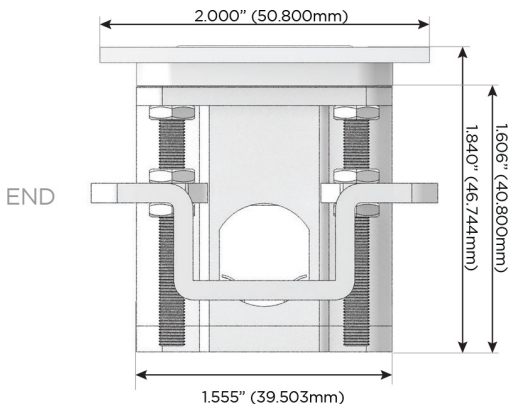

Plug:

Supplied with Low Profile Flat 45° Angle 120 VAC Plug

Optional Standard Straight 120 VAC Plug

Optional Straight 120 VAC Pass-through Plug

- CLEAN, COMPACT DESIGN
- STREAMLINED
- LOW PROFILE
- SIDE-EXITING CORDS
- PLUG & PLAY
- 6' AC CORD & PLUG (FLAT PLUG STANDARD)
- CUSTOMIZABLE CONFIGURATIONS AND FINISHES
- UL LISTED FOR MOUNTING IN FURNITURE
- 15A

M-POWER-4T

AC POWER & DATA CONNECTIVITY SOLUTION

M-POWER-4T-AMSA-CRATP

Specs:

Modules/Ports:

- A** Tamper Resistant AC Receptacle
- M** Double USB-A (Fast Charging Ports - 18W)
- S** USB-C (25W High Speed Charging Port)