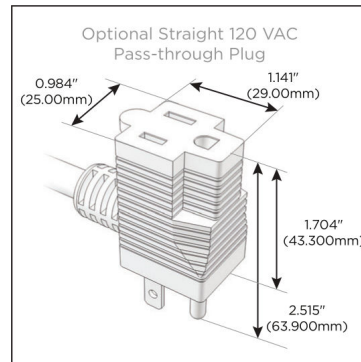

Plug:

Supplied with Low Profile Flat 45° Angle 120 VAC Plug

Optional Standard Straight 120 VAC Plug

Optional Straight 120 VAC Pass-through Plug

- CLEAN, COMPACT DESIGN
- STREAMLINED
- LOW PROFILE
- SIDE-EXITING CORDS
- PLUG & PLAY
- 6' AC CORD & PLUG (FLAT PLUG STANDARD)
- CUSTOMIZABLE CONFIGURATIONS AND FINISHES
- UL LISTED FOR MOUNTING IN FURNITURE
- 15A

M-POWER-4T

AC POWER & DATA CONNECTIVITY SOLUTION

M-POWER-4T-AMSA-CRATP

Specs:

Modules/Ports:

- A** Tamper Resistant AC Receptacle
- M** Double USB-A (Fast Charging Ports - 18W)
- S** USB-C (25W High Speed Charging Port)