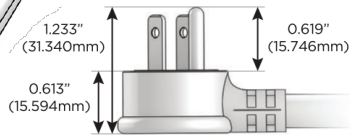

### Plug:

Supplied with Low Profile Flat 45° Angle 120 VAC Plug

Optional Standard Straight 120 VAC Plug

Optional Straight 120 VAC Pass-through Plug

- CLEAN, COMPACT DESIGN
- STREAMLINED
- LOW PROFILE
- SIDE-EXITING CORDS
- PLUG & PLAY
- 6' AC CORD & PLUG (FLAT PLUG STANDARD)
- CUSTOMIZABLE CONFIGURATIONS AND FINISHES
- UL LISTED FOR MOUNTING IN FURNITURE
- 15A

# M-POWER-4T

AC POWER & DATA CONNECTIVITY SOLUTION

M-POWER-4T-AMSA-BZTP

Specs:

**Modules/Ports:**

- A** Tamper Resistant AC Receptacle
- M** Double USB-A (Fast Charging Ports - 18W)
- S** USB-C (25W High Speed Charging Port)