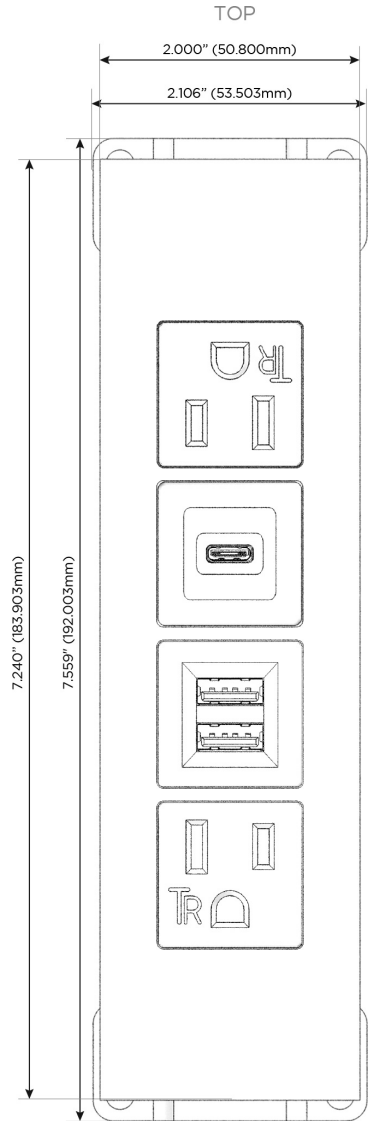

### Module/Port Options:

- A** Tamper Resistant AC Receptacle
- E** USB-A & USB-C (20W)
- M** Double USB-A (Fast Charging Ports - 18W)
- H** HDMI
- 6** CAT 6
- 12** RJ 12
- X** Switched AC
- Y** 3-Way Switch (Low Voltage)
- V** USB-C (45W High Speed Charging Port)
- S** USB-C (25W High Speed Charging Port)
- R** Switched AC (Rocker Switch)
- D** Dimmer Switch

### Plug:

Supplied with Low Profile Flat 45° Angle 120 VAC Plug

Optional Standard Straight 120 VAC Plug

Optional Straight 120 VAC Pass-through Plug

- CLEAN, COMPACT DESIGN
- STREAMLINED
- LOW PROFILE
- SIDE-EXITING CORDS
- PLUG & PLAY
- 6' AC CORD & PLUG (FLAT PLUG STANDARD)
- CUSTOMIZABLE CONFIGURATIONS AND FINISHES
- UL LISTED FOR MOUNTING IN FURNITURE
- 15A

# M-POWER-4T

AC POWER & DATA CONNECTIVITY SOLUTION

M-POWER-4T-AMSA-BZTP

Specs:

**Modules/Ports:**

- A** Tamper Resistant AC Receptacle
- M** Double USB-A (Fast Charging Ports - 18W)
- S** USB-C (25W High Speed Charging Port)