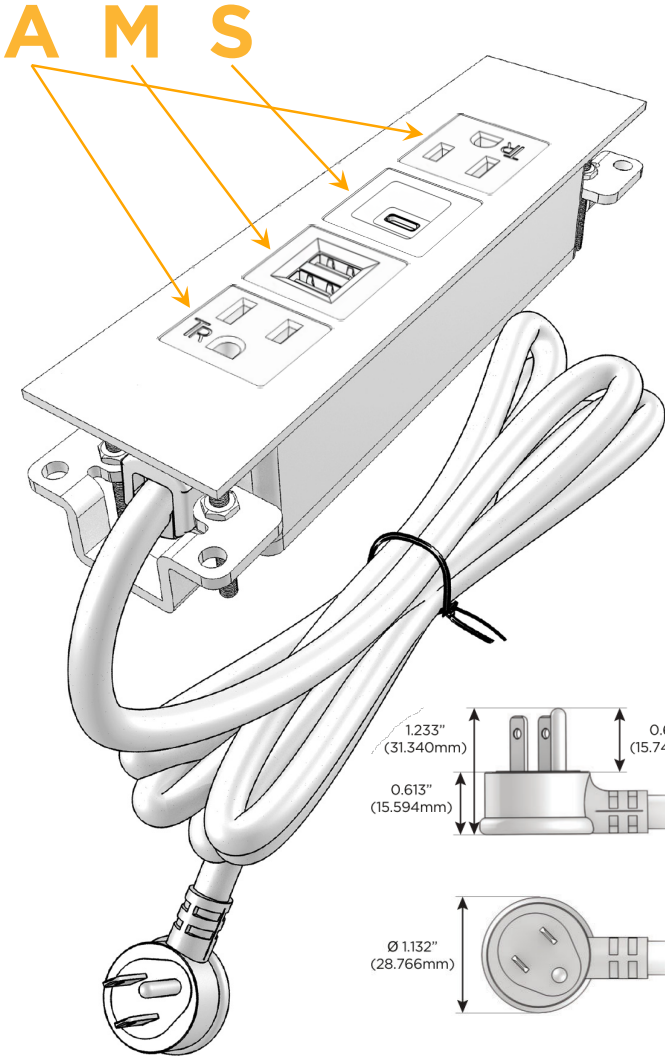

### Module/Port Options:

- A** Tamper Resistant AC Receptacle
- E** USB-A & USB-C (20W)
- M** Double USB-A (Fast Charging Ports - 18W)
- H** HDMI
- 6** CAT 6
- 12** RJ 12
- X** Switched AC
- Y** 3-Way Switch (Low Voltage)
- V** USB-C (45W High Speed Charging Port)
- S** USB-C (25W High Speed Charging Port)
- R** Switched AC (Rocker Switch)
- D** Dimmer Switch

### Plug:

Supplied with Low Profile Flat 45° Angle 120 VAC Plug

Optional Standard Straight 120 VAC Plug

Optional Straight 120 VAC Pass-through Plug

- CLEAN, COMPACT DESIGN
- STREAMLINED
- LOW PROFILE
- SIDE-EXITING CORDS
- PLUG & PLAY
- 6' AC CORD & PLUG (FLAT PLUG STANDARD)
- CUSTOMIZABLE CONFIGURATIONS AND FINISHES
- UL LISTED FOR MOUNTING IN FURNITURE
- 15A

# M-POWER-4T

AC POWER & DATA CONNECTIVITY SOLUTION

M-POWER-4T-AMSA-BZTP

Specs:

**Modules/Ports:**

- A** Tamper Resistant AC Receptacle
- M** Double USB-A (Fast Charging Ports - 18W)
- S** USB-C (25W High Speed Charging Port)