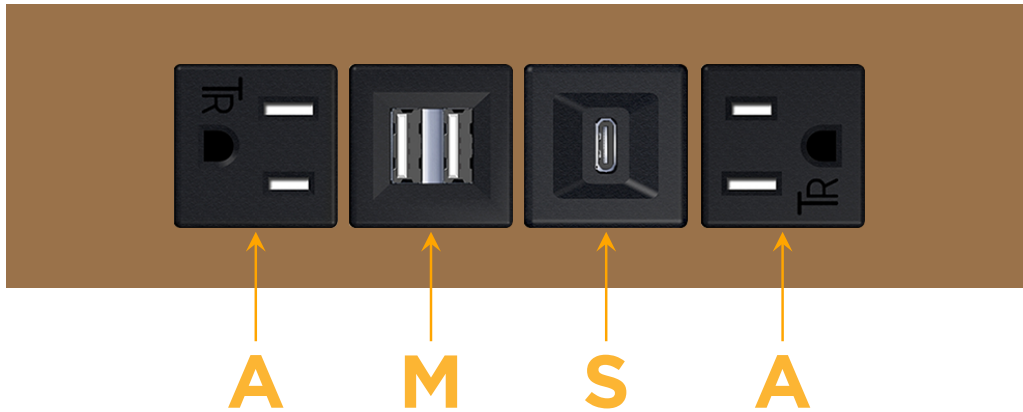

M-POWER-4T

AC POWER & DATA CONNECTIVITY SOLUTION

M-POWER-4T-AMSA-BZTP

Distributed by

Mormax Company, Inc.

8 Westchester Plaza

Elmsford, NY 10523

914-699-0101

sales@mormax.com

mormax.com

Metro Light & Power's line of power & data solutions offers sophisticated design elements combined with greater ease of installation. Streamlined and low-profile, enhanced by side-exiting cords, our outlets advance the industry with their cutting edge look and feel. We believe flexibility is key, and we provide a variety of mounting options, including the ability to mount in limited spaces. Our outlets are available in many finishes and configurations, in addition to a custom color and finish capability for our clients.

Trim Plate Finish: **SOLID BRONZE**

Custom Finishes Available

M-POWER-4T-AMSA-BZTP

Features:

Module/Port Options:

- **A** Tamper Resistant AC Receptacle
- **E** USB-A & USB-C (20W)
- **M** Double USB-A (Fast Charging Ports - 18W)
- **H** HDMI
- **6** CAT 6
- **12** RJ 12
- **X** Switched AC
- **Y** 3-Way Switch (Low Voltage)
- **V** USB-C (45W High Speed Charging Port)
- **S** USB-C (25W High Speed Charging Port)
- **R** Switched AC (Rocker Switch)
- **D** Dimmer Switch

Plug:

Supplied with Low Profile Flat 45° Angle 120 VAC Plug

Optional Standard Straight 120 VAC Plug

Optional Straight 120 VAC Pass-through Plug

- CLEAN, COMPACT DESIGN
- STREAMLINED
- LOW PROFILE
- SIDE-EXITING CORDS
- PLUG & PLAY
- 6' AC CORD & PLUG (FLAT PLUG STANDARD)
- CUSTOMIZABLE CONFIGURATIONS AND FINISHES
- UL LISTED FOR MOUNTING IN FURNITURE
- 15A