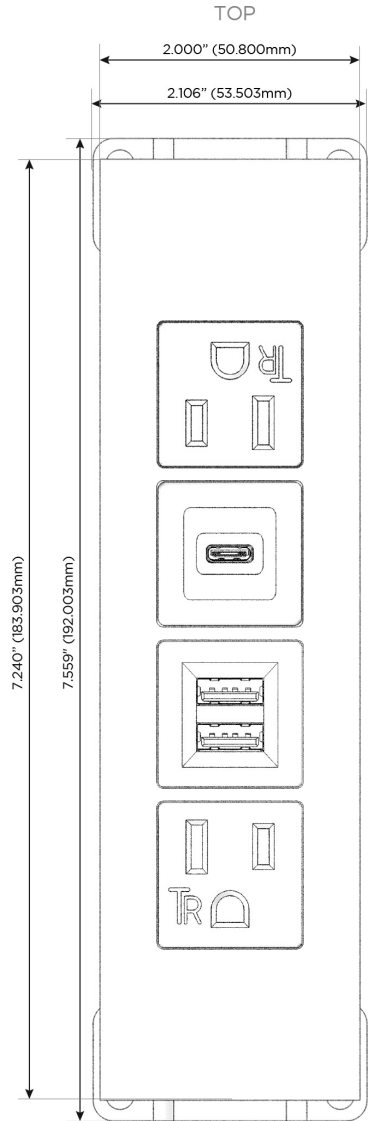

Trim Plate Finish: **STANDARD BRONZE (ABS)**

Custom Finishes Available

M-POWER-4T-AMSA-BZATP

Features:

Module/Port Options:

- A** Tamper Resistant AC Receptacle
- E** USB-A & USB-C (20W)
- M** Double USB-A (Fast Charging Ports - 18W)
- H** HDMI
- 6** CAT 6
- 12** RJ 12
- X** Switched AC
- Y** 3-Way Switch (Low Voltage)
- V** USB-C (45W High Speed Charging Port)
- S** USB-C (25W High Speed Charging Port)
- R** Switched AC (Rocker Switch)
- D** Dimmer Switch

Plug:

Supplied with Low Profile Flat 45° Angle 120 VAC Plug

Optional Standard Straight 120 VAC Plug

Optional Straight 120 VAC Pass-through Plug

- CLEAN, COMPACT DESIGN
- STREAMLINED
- LOW PROFILE
- SIDE-EXITING CORDS
- PLUG & PLAY
- 6' AC CORD & PLUG (FLAT PLUG STANDARD)
- CUSTOMIZABLE CONFIGURATIONS AND FINISHES
- UL LISTED FOR MOUNTING IN FURNITURE
- 15A

M-POWER-4T

AC POWER & DATA CONNECTIVITY SOLUTION

M-POWER-4T-AMSA-BZATP

Specs:

Modules/Ports:

- A** Tamper Resistant AC Receptacle
- M** Double USB-A (Fast Charging Ports - 18W)
- S** USB-C (25W High Speed Charging Port)