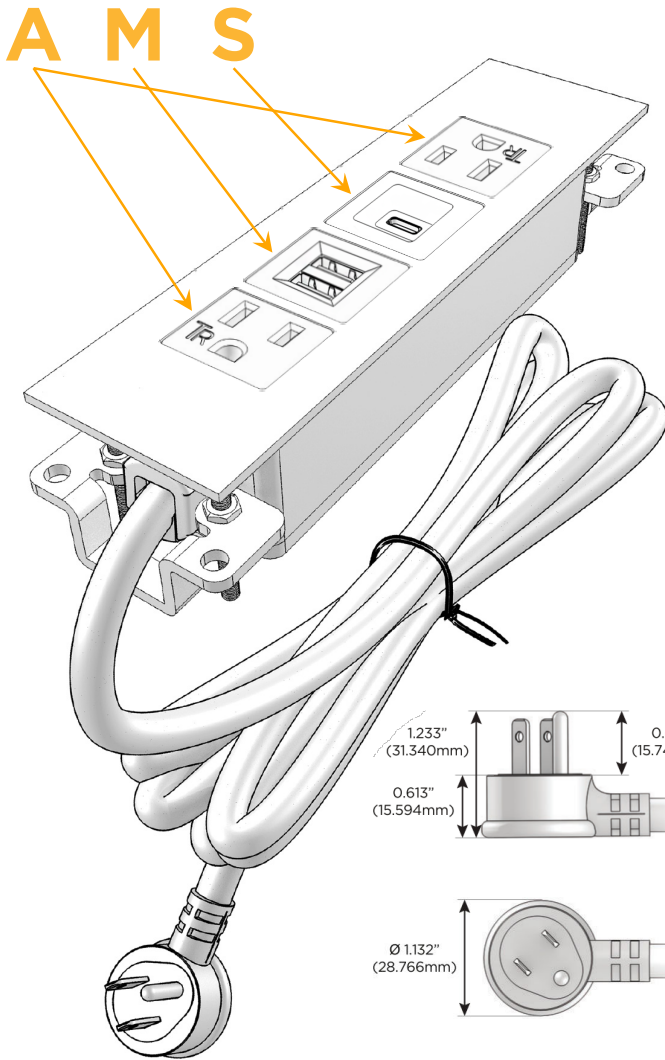

Trim Plate Finish: **STANDARD BRONZE (ABS)**

Custom Finishes Available

M-POWER-4T-AMSA-BZATP

Features:

Module/Port Options:

- A** Tamper Resistant AC Receptacle
- E** USB-A & USB-C (20W)
- M** Double USB-A (Fast Charging Ports - 18W)
- H** HDMI
- 6** CAT 6
- 12** RJ 12
- X** Switched AC
- Y** 3-Way Switch (Low Voltage)
- V** USB-C (45W High Speed Charging Port)
- S** USB-C (25W High Speed Charging Port)
- R** Switched AC (Rocker Switch)
- D** Dimmer Switch

Plug:

Supplied with Low Profile Flat 45° Angle 120 VAC Plug

Optional Standard Straight 120 VAC Plug

Optional Straight 120 VAC Pass-through Plug

- CLEAN, COMPACT DESIGN
- STREAMLINED
- LOW PROFILE
- SIDE-EXITING CORDS
- PLUG & PLAY
- 6' AC CORD & PLUG (FLAT PLUG STANDARD)
- CUSTOMIZABLE CONFIGURATIONS AND FINISHES
- UL LISTED FOR MOUNTING IN FURNITURE
- 15A

M-POWER-4T

AC POWER & DATA CONNECTIVITY SOLUTION

M-POWER-4T-AMSA-BZATP

Specs:

Modules/Ports:

- A** Tamper Resistant AC Receptacle
- M** Double USB-A (Fast Charging Ports - 18W)
- S** USB-C (25W High Speed Charging Port)