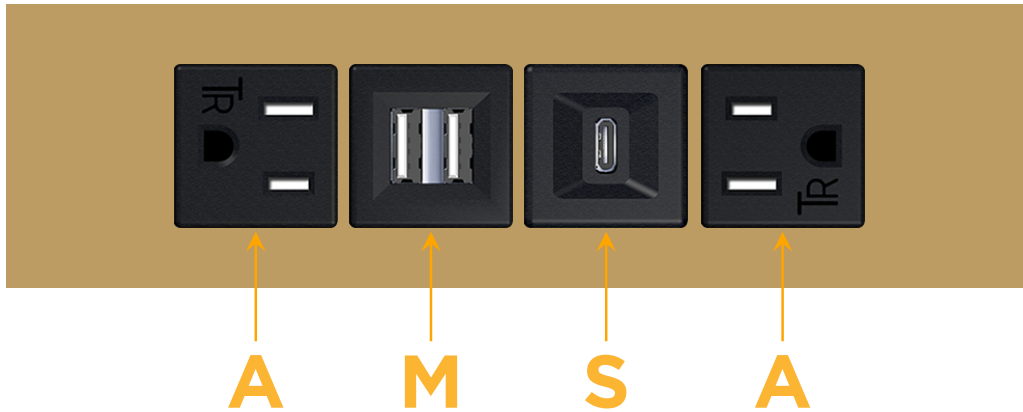

Trim Plate Finish: **STANDARD BRONZE (ABS)**

Custom Finishes Available

M-POWER-4T-AMSA-BZATP

Features:

Module/Port Options:

- A** Tamper Resistant AC Receptacle
- E** USB-A & USB-C (20W)
- M** Double USB-A (Fast Charging Ports - 18W)
- H** HDMI
- 6** CAT 6
- 12** RJ 12
- X** Switched AC
- Y** 3-Way Switch (Low Voltage)
- V** USB-C (45W High Speed Charging Port)
- S** USB-C (25W High Speed Charging Port)
- R** Switched AC (Rocker Switch)
- D** Dimmer Switch

Plug:

Supplied with Low Profile Flat 45° Angle 120 VAC Plug

Optional Standard Straight 120 VAC Plug

Optional Straight 120 VAC Pass-through Plug

- CLEAN, COMPACT DESIGN
- STREAMLINED
- LOW PROFILE
- SIDE-EXITING CORDS
- PLUG & PLAY
- 6' AC CORD & PLUG (FLAT PLUG STANDARD)
- CUSTOMIZABLE CONFIGURATIONS AND FINISHES
- UL LISTED FOR MOUNTING IN FURNITURE
- 15A

M-POWER-4T

AC POWER & DATA CONNECTIVITY SOLUTION

M-POWER-4T-AMSA-BZATP

Specs:

Modules/Ports:

- A** Tamper Resistant AC Receptacle
- M** Double USB-A (Fast Charging Ports - 18W)
- S** USB-C (25W High Speed Charging Port)