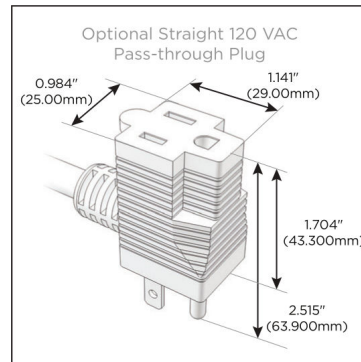

Plug:

Supplied with Low Profile Flat 45° Angle 120 VAC Plug

Optional Standard Straight 120 VAC Plug

Optional Straight 120 VAC Pass-through Plug

- CLEAN, COMPACT DESIGN
- STREAMLINED
- LOW PROFILE
- SIDE-EXITING CORDS
- PLUG & PLAY
- 6' AC CORD & PLUG (FLAT PLUG STANDARD)
- CUSTOMIZABLE CONFIGURATIONS AND FINISHES
- UL LISTED FOR MOUNTING IN FURNITURE
- 15A

M-POWER-4T

AC POWER & DATA CONNECTIVITY SOLUTION

M-POWER-4T-AMSA-BZATP

Specs:

Modules/Ports:

- A** Tamper Resistant AC Receptacle
- M** Double USB-A (Fast Charging Ports - 18W)
- S** USB-C (25W High Speed Charging Port)