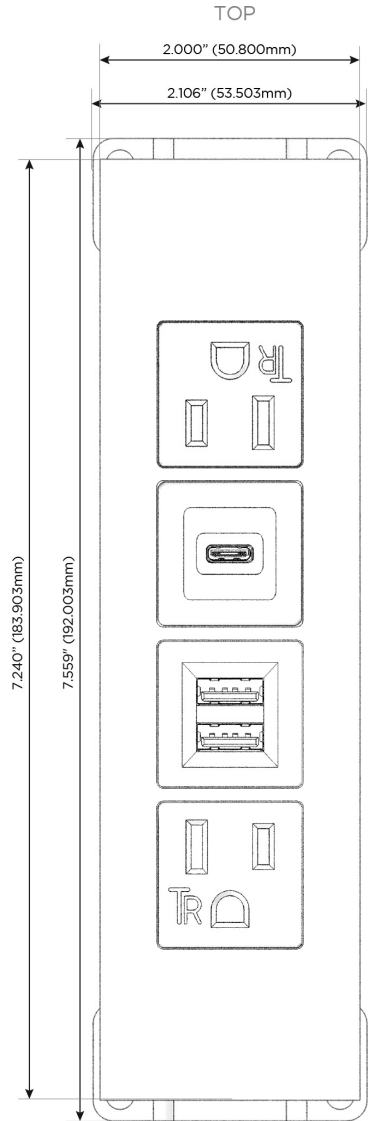

Trim Plate Finish: **ANTIQUED ARCHITECTURAL BRONZE (ABS)**

Custom Finishes Available

M-POWER-4T-AMSA-BZ5AATP

Features:

Module/Port Options:

- A** Tamper Resistant AC Receptacle
- E** USB-A & USB-C (20W)
- M** Double USB-A (Fast Charging Ports - 18W)
- H** HDMI
- 6** CAT 6
- 12** RJ 12
- X** Switched AC
- Y** 3-Way Switch (Low Voltage)
- V** USB-C (45W High Speed Charging Port)
- S** USB-C (25W High Speed Charging Port)
- R** Switched AC (Rocker Switch)
- D** Dimmer Switch

Plug:

Supplied with Low Profile Flat 45° Angle 120 VAC Plug

Optional Standard Straight 120 VAC Plug

Optional Straight 120 VAC Pass-through Plug

- CLEAN, COMPACT DESIGN
- STREAMLINED
- LOW PROFILE
- SIDE-EXITING CORDS
- PLUG & PLAY
- 6' AC CORD & PLUG (FLAT PLUG STANDARD)
- CUSTOMIZABLE CONFIGURATIONS AND FINISHES
- UL LISTED FOR MOUNTING IN FURNITURE
- 15A

M-POWER-4T

AC POWER & DATA CONNECTIVITY SOLUTION

M-POWER-4T-AMSA-BZ5AATP

Specs:

Modules/Ports:

- A** Tamper Resistant AC Receptacle
- M** Double USB-A (Fast Charging Ports - 18W)
- S** USB-C (25W High Speed Charging Port)