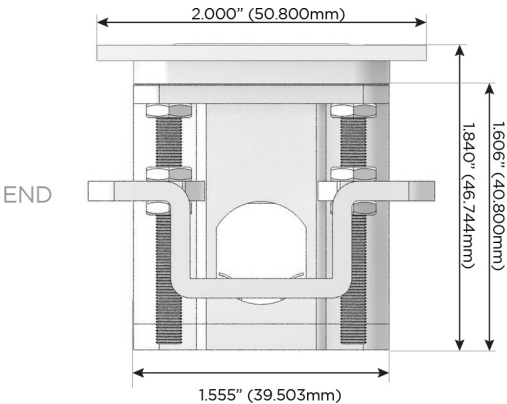

Plug:

Supplied with Low Profile Flat 45° Angle 120 VAC Plug

Optional Standard Straight 120 VAC Plug

Optional Straight 120 VAC Pass-through Plug

- CLEAN, COMPACT DESIGN
- STREAMLINED
- LOW PROFILE
- SIDE-EXITING CORDS
- PLUG & PLAY
- 6' AC CORD & PLUG (FLAT PLUG STANDARD)
- CUSTOMIZABLE CONFIGURATIONS AND FINISHES
- UL LISTED FOR MOUNTING IN FURNITURE
- 15A

M-POWER-4T

AC POWER & DATA CONNECTIVITY SOLUTION

M-POWER-4T-AMSA-BZ5AATP

Specs:

Modules/Ports:

- A** Tamper Resistant AC Receptacle
- M** Double USB-A (Fast Charging Ports - 18W)
- S** USB-C (25W High Speed Charging Port)