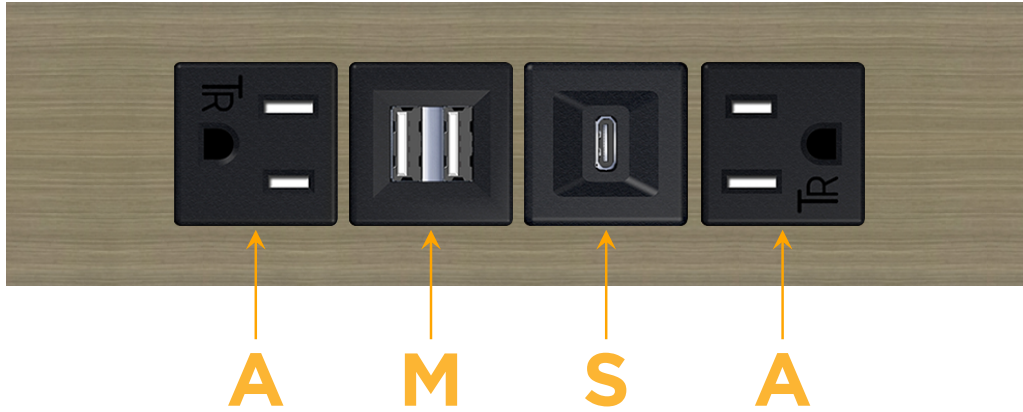

Trim Plate Finish: **ANTIQUED ARCHITECTURAL BRONZE (ABS)**

Custom Finishes Available

M-POWER-4T-AMSA-BZ5AATP

Features:

Module/Port Options:

- A** Tamper Resistant AC Receptacle
- E** USB-A & USB-C (20W)
- M** Double USB-A (Fast Charging Ports - 18W)
- H** HDMI
- 6** CAT 6
- 12** RJ 12
- X** Switched AC
- Y** 3-Way Switch (Low Voltage)
- V** USB-C (45W High Speed Charging Port)
- S** USB-C (25W High Speed Charging Port)
- R** Switched AC (Rocker Switch)
- D** Dimmer Switch

Plug:

Supplied with Low Profile Flat 45° Angle 120 VAC Plug

Optional Standard Straight 120 VAC Plug

Optional Straight 120 VAC Pass-through Plug

- CLEAN, COMPACT DESIGN
- STREAMLINED
- LOW PROFILE
- SIDE-EXITING CORDS
- PLUG & PLAY
- 6' AC CORD & PLUG (FLAT PLUG STANDARD)
- CUSTOMIZABLE CONFIGURATIONS AND FINISHES
- UL LISTED FOR MOUNTING IN FURNITURE
- 15A

M-POWER-4T

AC POWER & DATA CONNECTIVITY SOLUTION

M-POWER-4T-AMSA-BZ5AATP

Specs:

Modules/Ports:

- A** Tamper Resistant AC Receptacle
- M** Double USB-A (Fast Charging Ports - 18W)
- S** USB-C (25W High Speed Charging Port)