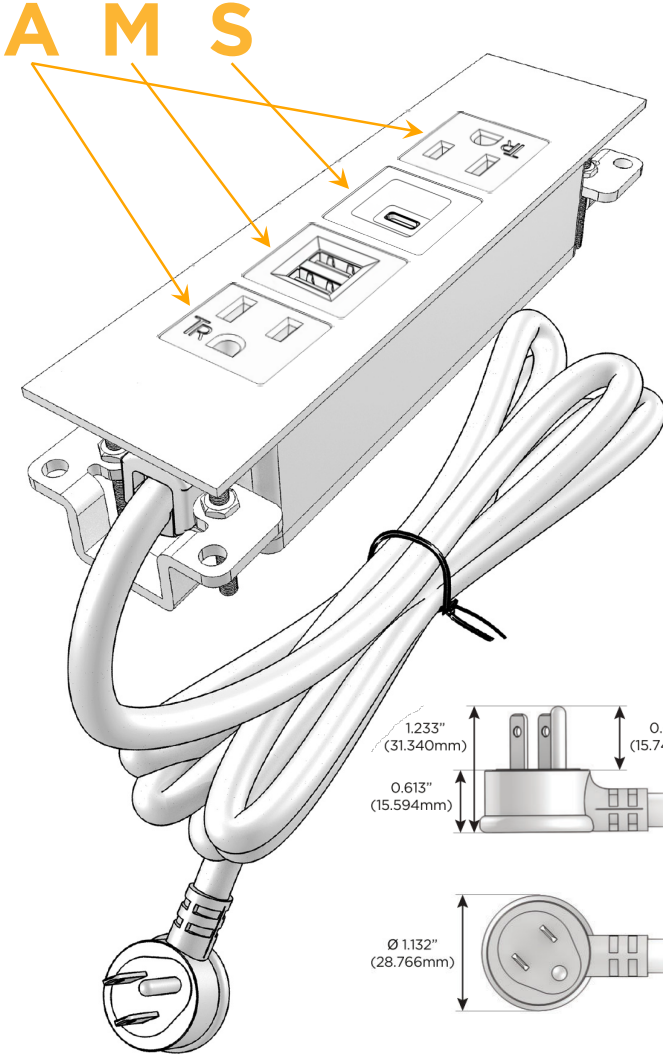

Trim Plate Finish: **ANTIQUED ARCHITECTURAL BRONZE (ABS)**

Custom Finishes Available

M-POWER-4T-AMSA-BZ5AATP

Features:

Module/Port Options:

- A** Tamper Resistant AC Receptacle
- E** USB-A & USB-C (20W)
- M** Double USB-A (Fast Charging Ports - 18W)
- H** HDMI
- 6** CAT 6
- 12** RJ 12
- X** Switched AC
- Y** 3-Way Switch (Low Voltage)
- V** USB-C (45W High Speed Charging Port)
- S** USB-C (25W High Speed Charging Port)
- R** Switched AC (Rocker Switch)
- D** Dimmer Switch

Plug:

Supplied with Low Profile Flat 45° Angle 120 VAC Plug

Optional Standard Straight 120 VAC Plug

Optional Straight 120 VAC Pass-through Plug

- CLEAN, COMPACT DESIGN
- STREAMLINED
- LOW PROFILE
- SIDE-EXITING CORDS
- PLUG & PLAY
- 6' AC CORD & PLUG (FLAT PLUG STANDARD)
- CUSTOMIZABLE CONFIGURATIONS AND FINISHES
- UL LISTED FOR MOUNTING IN FURNITURE
- 15A

M-POWER-4T

AC POWER & DATA CONNECTIVITY SOLUTION

M-POWER-4T-AMSA-BZ5AATP

Specs:

Modules/Ports:

- A** Tamper Resistant AC Receptacle
- M** Double USB-A (Fast Charging Ports - 18W)
- S** USB-C (25W High Speed Charging Port)