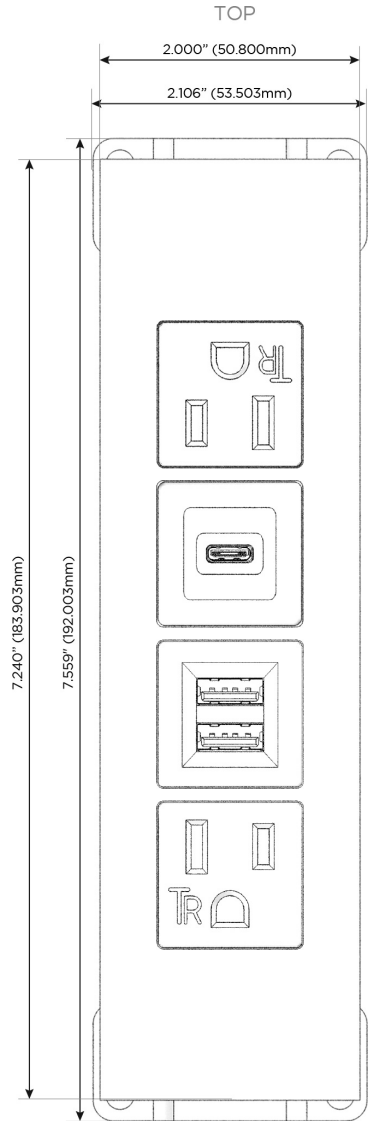

M-POWER-4T

AC POWER & DATA CONNECTIVITY SOLUTION

M-POWER-4T-AMSA-BZ4TP

Specs:

Modules/Ports:

- **A** Tamper Resistant AC Receptacle
- **M** Double USB-A (Fast Charging Ports - 18W)
- **S** USB-C (25W High Speed Charging Port)

Distributed by

Mormax Company, Inc.

8 Westchester Plaza

Elmsford, NY 10523

914-699-0101

sales@mormax.com

mormax.com