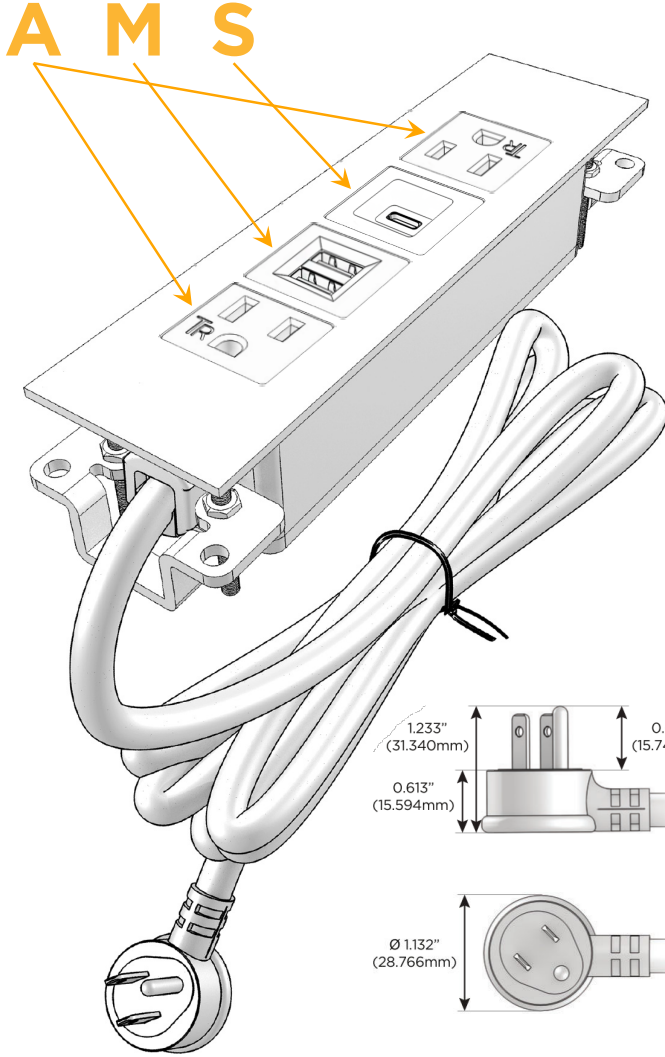

### Module/Port Options:

- A** Tamper Resistant AC Receptacle
- E** USB-A & USB-C (20W)
- M** Double USB-A (Fast Charging Ports - 18W)
- H** HDMI
- 6** CAT 6
- 12** RJ 12
- X** Switched AC
- Y** 3-Way Switch (Low Voltage)
- V** USB-C (45W High Speed Charging Port)
- S** USB-C (25W High Speed Charging Port)
- R** Switched AC (Rocker Switch)
- D** Dimmer Switch

### Plug:

Supplied with Low Profile Flat 45° Angle 120 VAC Plug

Optional Standard Straight 120 VAC Plug

Optional Straight 120 VAC Pass-through Plug

- CLEAN, COMPACT DESIGN
- STREAMLINED
- LOW PROFILE
- SIDE-EXITING CORDS
- PLUG & PLAY
- 6' AC CORD & PLUG (FLAT PLUG STANDARD)
- CUSTOMIZABLE CONFIGURATIONS AND FINISHES
- UL LISTED FOR MOUNTING IN FURNITURE
- 15A

## AC POWER & DATA CONNECTIVITY SOLUTION

M-POWER-4T-AMSA-BZ4TP

Specs:

### Modules/Ports:

- A** Tamper Resistant AC Receptacle
- M** Double USB-A (Fast Charging Ports - 18W)
- S** USB-C (25W High Speed Charging Port)

Distributed by

Mormax Company, Inc.

8 Westchester Plaza

Elmsford, NY 10523