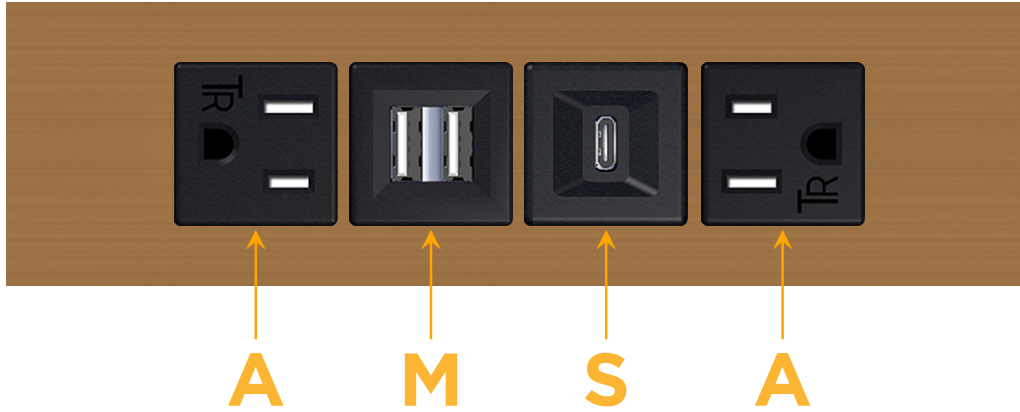

M-POWER-4T

AC POWER & DATA CONNECTIVITY SOLUTION

M-POWER-4T-AMSA-BZ4TP

Distributed by

Mormax Company, Inc.

8 Westchester Plaza

Elmsford, NY 10523

914-699-0101

sales@mormax.com

mormax.com

Metro Light & Power's line of power & data solutions offers sophisticated design elements combined with greater ease of installation. Streamlined and low-profile, enhanced by side-exiting cords, our outlets advance the industry with their cutting edge look and feel. We believe flexibility is key, and we provide a variety of mounting options, including the ability to mount in limited spaces. Our outlets are available in many finishes and configurations, in addition to a custom color and finish capability for our clients.

Trim Plate Finish: **SOLID BRONZE BRUSHED**

Custom Finishes Available

M-POWER-4T-AMSA-BZ4TP

Features:

Module/Port Options:

- **A** Tamper Resistant AC Receptacle
- **E** USB-A & USB-C (20W)
- **M** Double USB-A (Fast Charging Ports - 18W)
- **H** HDMI
- **6** CAT 6
- **12** RJ 12
- **X** Switched AC
- **Y** 3-Way Switch (Low Voltage)
- **V** USB-C (45W High Speed Charging Port)
- **S** USB-C (25W High Speed Charging Port)
- **R** Switched AC (Rocker Switch)
- **D** Dimmer Switch

Plug:

Supplied with Low Profile Flat 45° Angle 120 VAC Plug

Optional Standard Straight 120 VAC Plug

Optional Straight 120 VAC Pass-through Plug

- CLEAN, COMPACT DESIGN
- STREAMLINED
- LOW PROFILE
- SIDE-EXITING CORDS
- PLUG & PLAY
- 6' AC CORD & PLUG (FLAT PLUG STANDARD)
- CUSTOMIZABLE CONFIGURATIONS AND FINISHES
- UL LISTED FOR MOUNTING IN FURNITURE
- 15A