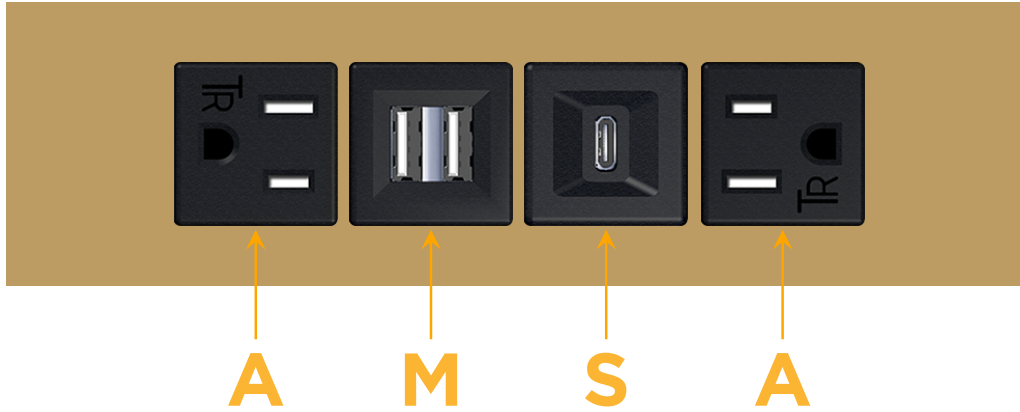

M-POWER-4T

AC POWER & DATA CONNECTIVITY SOLUTION

M-POWER-4T-AMSA-BRATP

Distributed by

Mormax Company, Inc.

8 Westchester Plaza

Elmsford, NY 10523

914-699-0101

sales@mormax.com

mormax.com

Metro Light & Power's line of power & data solutions offers sophisticated design elements combined with greater ease of installation. Streamlined and low-profile, enhanced by side-exiting cords, our outlets advance the industry with their cutting edge look and feel. We believe flexibility is key, and we provide a variety of mounting options, including the ability to mount in limited spaces. Our outlets are available in many finishes and configurations, in addition to a custom color and finish capability for our clients.

Trim Plate Finish: **BRASS (ABS)**

Custom Finishes Available

M-POWER-4T-AMSA-BRATP

Features:

Module/Port Options:

- **A** Tamper Resistant AC Receptacle
- **E** USB-A & USB-C (20W)
- **M** Double USB-A (Fast Charging Ports - 18W)
- **H** HDMI
- **6** CAT 6
- **12** RJ 12
- **X** Switched AC
- **Y** 3-Way Switch (Low Voltage)
- **V** USB-C (45W High Speed Charging Port)
- **S** USB-C (25W High Speed Charging Port)
- **R** Switched AC (Rocker Switch)
- **D** Dimmer Switch

Plug:

Supplied with Low Profile Flat 45° Angle 120 VAC Plug

Optional Standard Straight 120 VAC Plug

Optional Straight 120 VAC Pass-through Plug

- CLEAN, COMPACT DESIGN
- STREAMLINED
- LOW PROFILE
- SIDE-EXITING CORDS
- PLUG & PLAY
- 6' AC CORD & PLUG (FLAT PLUG STANDARD)
- CUSTOMIZABLE CONFIGURATIONS AND FINISHES
- UL LISTED FOR MOUNTING IN FURNITURE
- 15A