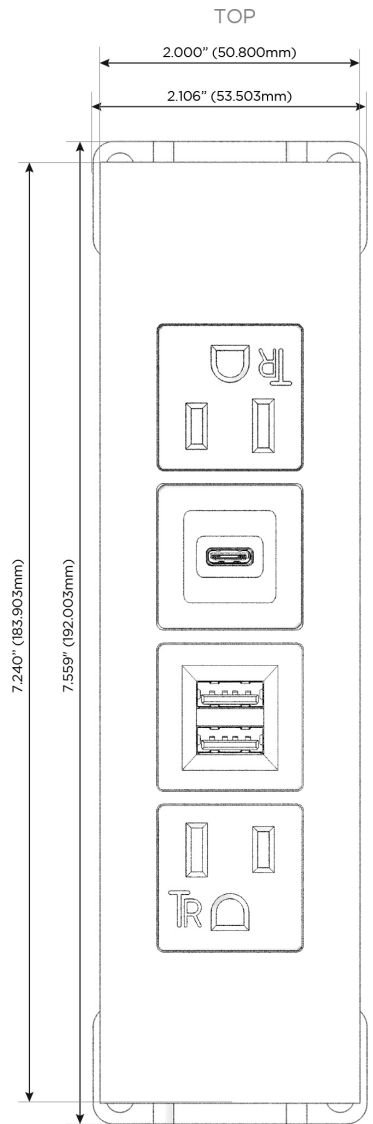

### Module/Port Options:

- A** Tamper Resistant AC Receptacle
- E** USB-A & USB-C (20W)
- M** Double USB-A (Fast Charging Ports - 18W)
- H** HDMI
- 6** CAT 6
- 12** RJ 12
- X** Switched AC
- Y** 3-Way Switch (Low Voltage)
- V** USB-C (45W High Speed Charging Port)
- S** USB-C (25W High Speed Charging Port)
- R** Switched AC (Rocker Switch)
- D** Dimmer Switch

### Plug:

Supplied with Low Profile Flat 45° Angle 120 VAC Plug

Optional Standard Straight 120 VAC Plug

Optional Straight 120 VAC Pass-through Plug

- CLEAN, COMPACT DESIGN
- STREAMLINED
- LOW PROFILE
- SIDE-EXITING CORDS
- PLUG & PLAY
- 6' AC CORD & PLUG (FLAT PLUG STANDARD)
- CUSTOMIZABLE CONFIGURATIONS AND FINISHES
- UL LISTED FOR MOUNTING IN FURNITURE
- 15A

# M-POWER-4T

AC POWER & DATA CONNECTIVITY SOLUTION

M-POWER-4T-AMSA-BRATP

Specs:

**Modules/Ports:**

- A** Tamper Resistant AC Receptacle
- M** Double USB-A (Fast Charging Ports - 18W)
- S** USB-C (25W High Speed Charging Port)