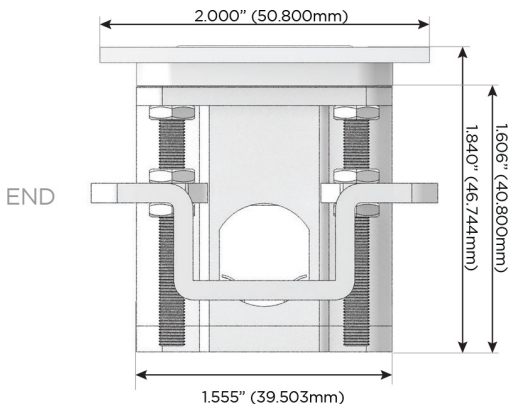

### Plug:

Supplied with Low Profile Flat 45° Angle 120 VAC Plug

Optional Standard Straight 120 VAC Plug

Optional Straight 120 VAC Pass-through Plug

- CLEAN, COMPACT DESIGN
- STREAMLINED
- LOW PROFILE
- SIDE-EXITING CORDS
- PLUG & PLAY
- 6' AC CORD & PLUG (FLAT PLUG STANDARD)
- CUSTOMIZABLE CONFIGURATIONS AND FINISHES
- UL LISTED FOR MOUNTING IN FURNITURE
- 15A

# M-POWER-4T

AC POWER & DATA CONNECTIVITY SOLUTION

M-POWER-4T-AMSA-BRATP

Specs:

**Modules/Ports:**

- A** Tamper Resistant AC Receptacle
- M** Double USB-A (Fast Charging Ports - 18W)
- S** USB-C (25W High Speed Charging Port)