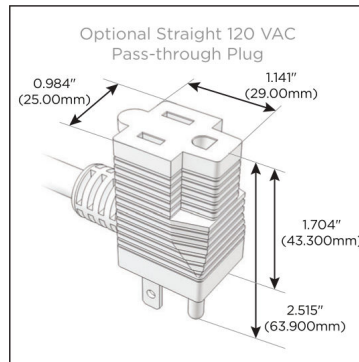

### Module/Port Options:

- A** Tamper Resistant AC Receptacle
- E** USB-A & USB-C (20W)
- M** Double USB-A (Fast Charging Ports - 18W)
- H** HDMI
- 6** CAT 6
- 12** RJ 12
- X** Switched AC
- Y** 3-Way Switch (Low Voltage)
- V** USB-C (45W High Speed Charging Port)
- S** USB-C (25W High Speed Charging Port)
- R** Switched AC (Rocker Switch)
- D** Dimmer Switch

### Plug:

Supplied with Low Profile Flat 45° Angle 120 VAC Plug

Optional Standard Straight 120 VAC Plug

Optional Straight 120 VAC Pass-through Plug

- CLEAN, COMPACT DESIGN
- STREAMLINED
- LOW PROFILE
- SIDE-EXITING CORDS
- PLUG & PLAY
- 6' AC CORD & PLUG (FLAT PLUG STANDARD)
- CUSTOMIZABLE CONFIGURATIONS AND FINISHES
- UL LISTED FOR MOUNTING IN FURNITURE
- 15A

# M-POWER-4T

AC POWER & DATA CONNECTIVITY SOLUTION

M-POWER-4T-AMSA-BRATP

Specs:

**Modules/Ports:**

- A** Tamper Resistant AC Receptacle
- M** Double USB-A (Fast Charging Ports - 18W)
- S** USB-C (25W High Speed Charging Port)