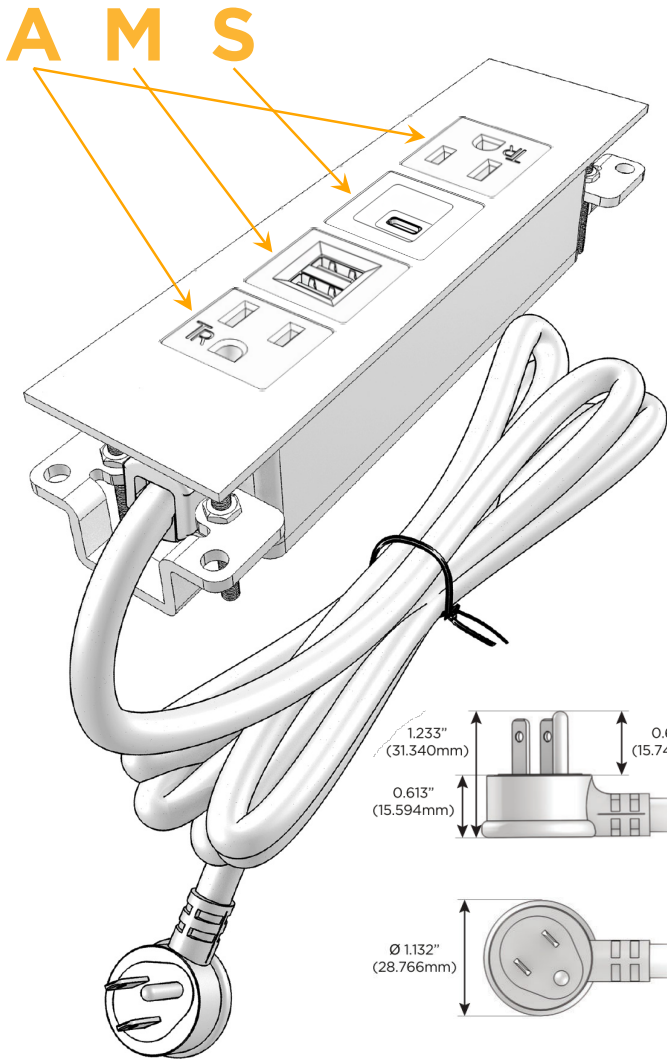

### Module/Port Options:

- A** Tamper Resistant AC Receptacle
- E** USB-A & USB-C (20W)
- M** Double USB-A (Fast Charging Ports - 18W)
- H** HDMI
- 6** CAT 6
- 12** RJ 12
- X** Switched AC
- Y** 3-Way Switch (Low Voltage)
- V** USB-C (45W High Speed Charging Port)
- S** USB-C (25W High Speed Charging Port)
- R** Switched AC (Rocker Switch)
- D** Dimmer Switch

### Plug:

Supplied with Low Profile Flat 45° Angle 120 VAC Plug

Optional Standard Straight 120 VAC Plug

Optional Straight 120 VAC Pass-through Plug

- CLEAN, COMPACT DESIGN
- STREAMLINED
- LOW PROFILE
- SIDE-EXITING CORDS
- PLUG & PLAY
- 6' AC CORD & PLUG (FLAT PLUG STANDARD)
- CUSTOMIZABLE CONFIGURATIONS AND FINISHES
- UL LISTED FOR MOUNTING IN FURNITURE
- 15A

# M-POWER-4T

AC POWER & DATA CONNECTIVITY SOLUTION

M-POWER-4T-AMSA-BRATP

Specs:

**Modules/Ports:**

- A** Tamper Resistant AC Receptacle
- M** Double USB-A (Fast Charging Ports - 18W)
- S** USB-C (25W High Speed Charging Port)