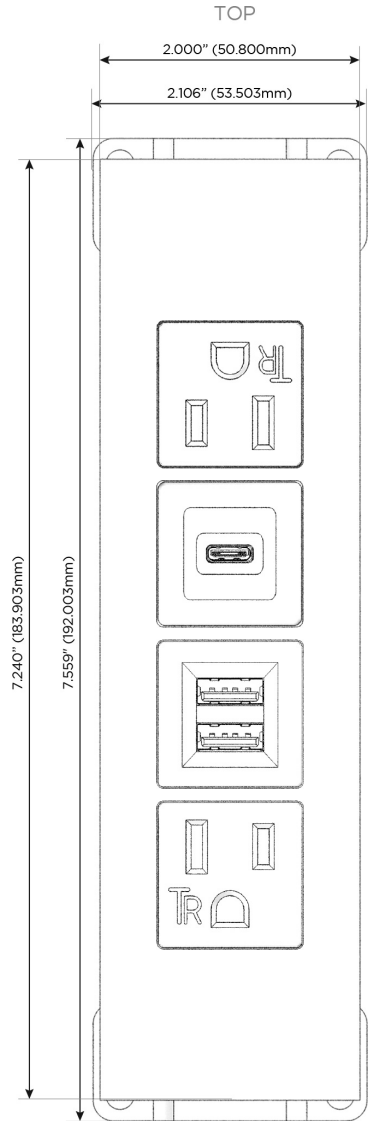

Trim Plate Finish: **BRASS ANTIQUED (ABS)**

Custom Finishes Available

M-POWER-4T-AMSA-BRAATP

Features:

Module/Port Options:

- A** Tamper Resistant AC Receptacle
- E** USB-A & USB-C (20W)
- M** Double USB-A (Fast Charging Ports - 18W)
- H** HDMI
- 6** CAT 6
- 12** RJ 12
- X** Switched AC
- Y** 3-Way Switch (Low Voltage)
- V** USB-C (45W High Speed Charging Port)
- S** USB-C (25W High Speed Charging Port)
- R** Switched AC (Rocker Switch)
- D** Dimmer Switch

Plug:

Supplied with Low Profile Flat 45° Angle 120 VAC Plug

Optional Standard Straight 120 VAC Plug

Optional Straight 120 VAC Pass-through Plug

- CLEAN, COMPACT DESIGN
- STREAMLINED
- LOW PROFILE
- SIDE-EXITING CORDS
- PLUG & PLAY
- 6' AC CORD & PLUG (FLAT PLUG STANDARD)
- CUSTOMIZABLE CONFIGURATIONS AND FINISHES
- UL LISTED FOR MOUNTING IN FURNITURE
- 15A

M-POWER-4T

AC POWER & DATA CONNECTIVITY SOLUTION

M-POWER-4T-AMSA-BRAATP

Specs:

Modules/Ports:

- A** Tamper Resistant AC Receptacle
- M** Double USB-A (Fast Charging Ports - 18W)
- S** USB-C (25W High Speed Charging Port)