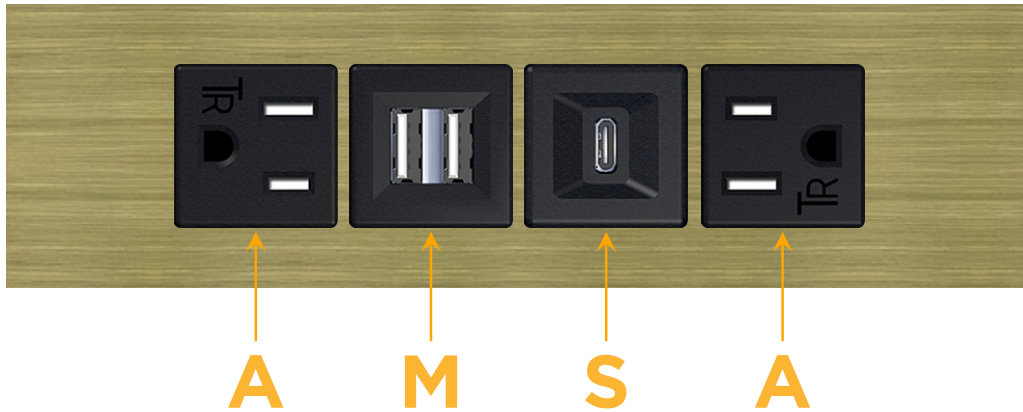

Trim Plate Finish: **BRASS ANTIQUED (ABS)**

Custom Finishes Available

M-POWER-4T-AMSA-BRAATP

Features:

Module/Port Options:

- A** Tamper Resistant AC Receptacle
- E** USB-A & USB-C (20W)
- M** Double USB-A (Fast Charging Ports - 18W)
- H** HDMI
- 6** CAT 6
- 12** RJ 12
- X** Switched AC
- Y** 3-Way Switch (Low Voltage)
- V** USB-C (45W High Speed Charging Port)
- S** USB-C (25W High Speed Charging Port)
- R** Switched AC (Rocker Switch)
- D** Dimmer Switch

Plug:

Supplied with Low Profile Flat 45° Angle 120 VAC Plug

Optional Standard Straight 120 VAC Plug

Optional Straight 120 VAC Pass-through Plug

- CLEAN, COMPACT DESIGN
- STREAMLINED
- LOW PROFILE
- SIDE-EXITING CORDS
- PLUG & PLAY
- 6' AC CORD & PLUG (FLAT PLUG STANDARD)
- CUSTOMIZABLE CONFIGURATIONS AND FINISHES
- UL LISTED FOR MOUNTING IN FURNITURE
- 15A

M-POWER-4T

AC POWER & DATA CONNECTIVITY SOLUTION

M-POWER-4T-AMSA-BRAATP

Specs:

Modules/Ports:

- A** Tamper Resistant AC Receptacle
- M** Double USB-A (Fast Charging Ports - 18W)
- S** USB-C (25W High Speed Charging Port)