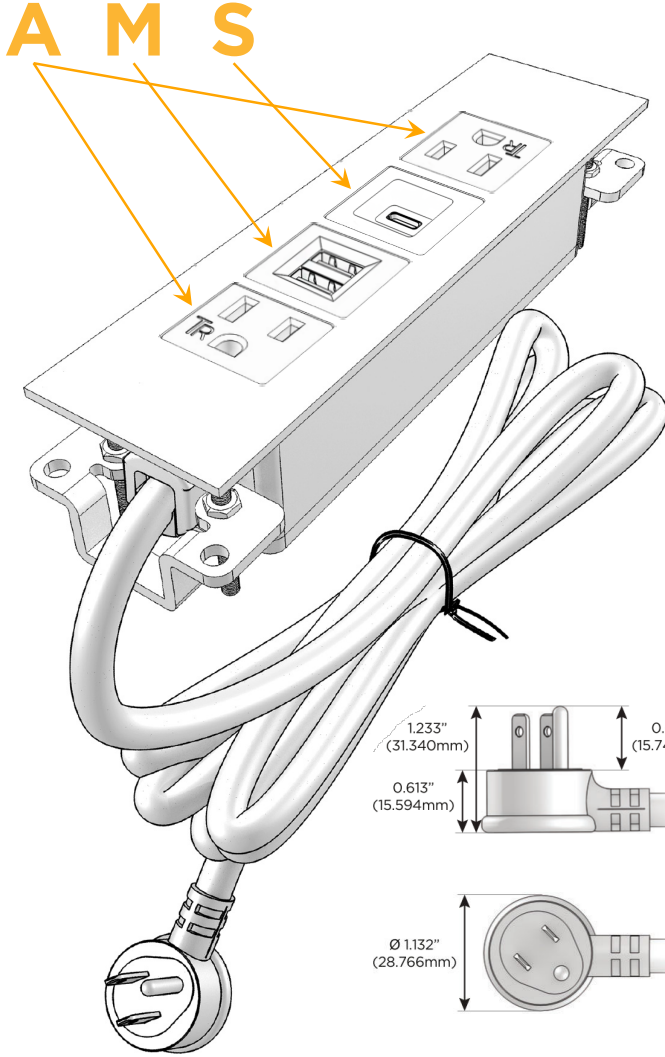

Trim Plate Finish: **BRASS ANTIQUED (ABS)**

Custom Finishes Available

M-POWER-4T-AMSA-BRAATP

Features:

Module/Port Options:

- A** Tamper Resistant AC Receptacle
- E** USB-A & USB-C (20W)
- M** Double USB-A (Fast Charging Ports - 18W)
- H** HDMI
- 6** CAT 6
- 12** RJ 12
- X** Switched AC
- Y** 3-Way Switch (Low Voltage)
- V** USB-C (45W High Speed Charging Port)
- S** USB-C (25W High Speed Charging Port)
- R** Switched AC (Rocker Switch)
- D** Dimmer Switch

Plug:

Supplied with Low Profile Flat 45° Angle 120 VAC Plug

Optional Standard Straight 120 VAC Plug

Optional Straight 120 VAC Pass-through Plug

- CLEAN, COMPACT DESIGN
- STREAMLINED
- LOW PROFILE
- SIDE-EXITING CORDS
- PLUG & PLAY
- 6' AC CORD & PLUG (FLAT PLUG STANDARD)
- CUSTOMIZABLE CONFIGURATIONS AND FINISHES
- UL LISTED FOR MOUNTING IN FURNITURE
- 15A

M-POWER-4T

AC POWER & DATA CONNECTIVITY SOLUTION

M-POWER-4T-AMSA-BRAATP

Specs:

Modules/Ports:

- A** Tamper Resistant AC Receptacle
- M** Double USB-A (Fast Charging Ports - 18W)
- S** USB-C (25W High Speed Charging Port)