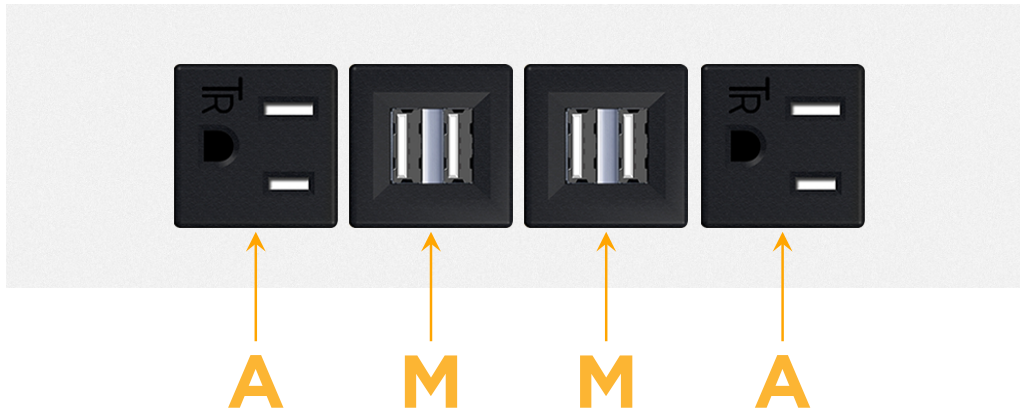

M-POWER-4T

AC POWER & DATA CONNECTIVITY SOLUTION

M-POWER-4T-AMMA-WTP

Distributed by

Mormax Company, Inc.

8 Westchester Plaza

Elmsford, NY 10523

914-699-0101

sales@mormax.com

mormax.com

Metro Light & Power's line of power & data solutions offers sophisticated design elements combined with greater ease of installation. Streamlined and low-profile, enhanced by side-exiting cords, our outlets advance the industry with their cutting edge look and feel. We believe flexibility is key, and we provide a variety of mounting options, including the ability to mount in limited spaces. Our outlets are available in many finishes and configurations, in addition to a custom color and finish capability for our clients.

Trim Plate Finish: **WHITE (STEEL)**

Custom Finishes Available

M-POWER-4T-AMMA-WTP

Features:

Module/Port Options:

- **A** Tamper Resistant AC Receptacle
- **E** USB-A & USB-C (20W)
- **M** Double USB-A (Fast Charging Ports - 18W)
- **H** HDMI
- **6** CAT 6
- **12** RJ 12
- **X** Switched AC
- **Y** 3-Way Switch (Low Voltage)
- **V** USB-C (45W High Speed Charging Port)
- **S** USB-C (25W High Speed Charging Port)
- **R** Switched AC (Rocker Switch)
- **D** Dimmer Switch

Plug:

Supplied with Low Profile Flat 45° Angle 120 VAC Plug

Optional Standard Straight 120 VAC Plug

Optional Straight 120 VAC Pass-through Plug

- CLEAN, COMPACT DESIGN
- STREAMLINED
- LOW PROFILE
- SIDE-EXITING CORDS
- PLUG & PLAY
- 6' AC CORD & PLUG (FLAT PLUG STANDARD)
- CUSTOMIZABLE CONFIGURATIONS AND FINISHES
- UL LISTED FOR MOUNTING IN FURNITURE
- 15A