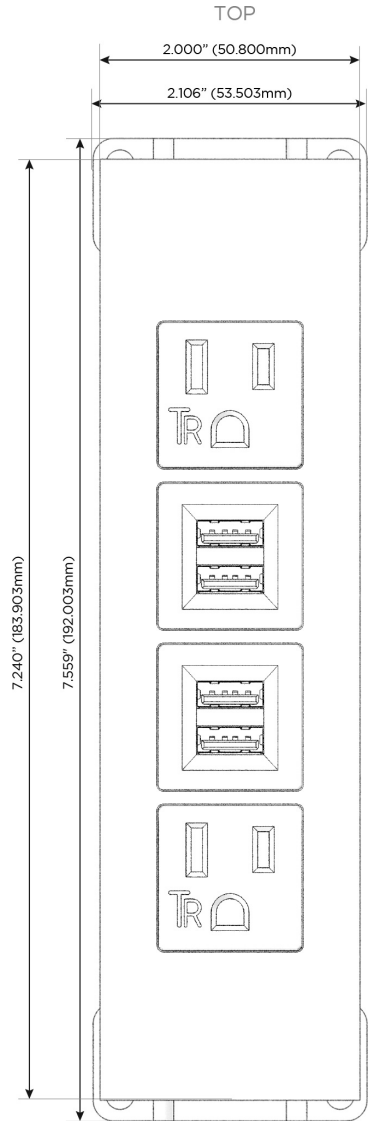

M-POWER-4T

AC POWER & DATA CONNECTIVITY SOLUTION

M-POWER-4T-AMMA-WTP

Specs:

Modules/Ports:

- **A** Tamper Resistant AC Receptacle
- **M** Double USB-A (Fast Charging Ports - 18W)

Distributed by

Mormax Company, Inc.

8 Westchester Plaza

Elmsford, NY 10523

914-699-0101

sales@mormax.com

mormax.com