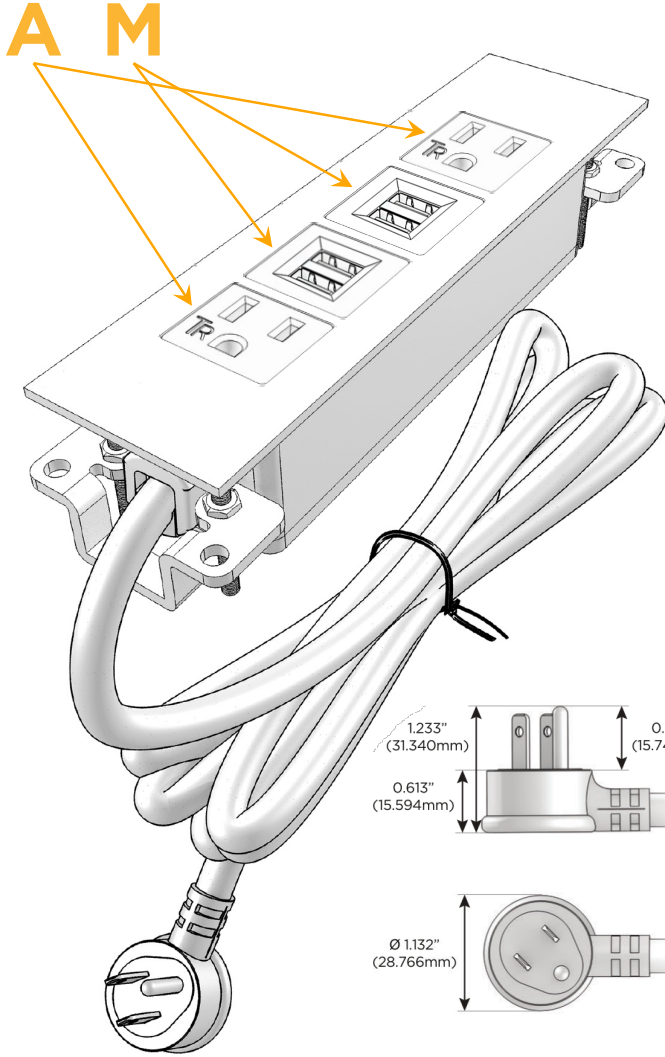

### Module/Port Options:

- A** Tamper Resistant AC Receptacle
- E** USB-A & USB-C (20W)
- M** Double USB-A (Fast Charging Ports - 18W)
- H** HDMI
- 6** CAT 6
- 12** RJ 12
- X** Switched AC
- Y** 3-Way Switch (Low Voltage)
- V** USB-C (45W High Speed Charging Port)
- S** USB-C (25W High Speed Charging Port)
- R** Switched AC (Rocker Switch)
- D** Dimmer Switch

### Plug:

Supplied with Low Profile Flat 45° Angle 120 VAC Plug

Optional Standard Straight 120 VAC Plug

Optional Straight 120 VAC Pass-through Plug

- CLEAN, COMPACT DESIGN
- STREAMLINED
- LOW PROFILE
- SIDE-EXITING CORDS
- PLUG & PLAY
- 6' AC CORD & PLUG (FLAT PLUG STANDARD)
- CUSTOMIZABLE CONFIGURATIONS AND FINISHES
- UL LISTED FOR MOUNTING IN FURNITURE
- 15A

## AC POWER & DATA CONNECTIVITY SOLUTION

M-POWER-4T-AMMA-WTP

Specs:

### Modules/Ports:

- A** Tamper Resistant AC Receptacle
- M** Double USB-A (Fast Charging Ports - 18W)

Distributed by

Mormax Company, Inc.

8 Westchester Plaza

Elmsford, NY 10523

914-699-0101

sales@mormax.com