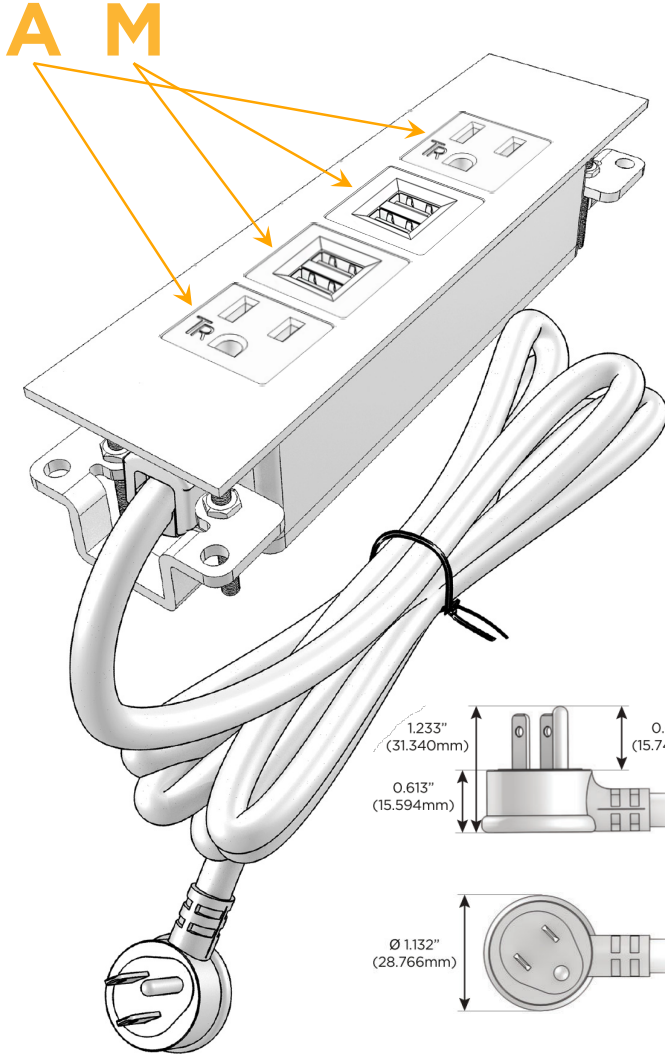

Trim Plate Finish: **STAINLESS STEEL MIRROR FINISH**

Custom Finishes Available

M-POWER-4T-AMMA-SS8TP

Features:

Module/Port Options:

- A** Tamper Resistant AC Receptacle
- E** USB-A & USB-C (20W)
- M** Double USB-A (Fast Charging Ports - 18W)
- H** HDMI
- 6** CAT 6
- 12** RJ 12
- X** Switched AC
- Y** 3-Way Switch (Low Voltage)
- V** USB-C (45W High Speed Charging Port)
- S** USB-C (25W High Speed Charging Port)
- R** Switched AC (Rocker Switch)
- D** Dimmer Switch

Plug:

Supplied with Low Profile Flat 45° Angle 120 VAC Plug

Optional Standard Straight 120 VAC Plug

Optional Straight 120 VAC Pass-through Plug

- CLEAN, COMPACT DESIGN
- STREAMLINED
- LOW PROFILE
- SIDE-EXITING CORDS
- PLUG & PLAY
- 6' AC CORD & PLUG (FLAT PLUG STANDARD)
- CUSTOMIZABLE CONFIGURATIONS AND FINISHES
- UL LISTED FOR MOUNTING IN FURNITURE
- 15A

M-POWER-4T

AC POWER & DATA CONNECTIVITY SOLUTION

M-POWER-4T-AMMA-SS8TP

Specs:

Modules/Ports:

- A** Tamper Resistant AC Receptacle
- M** Double USB-A (Fast Charging Ports - 18W)

Distributed by

Mormax Company, Inc.