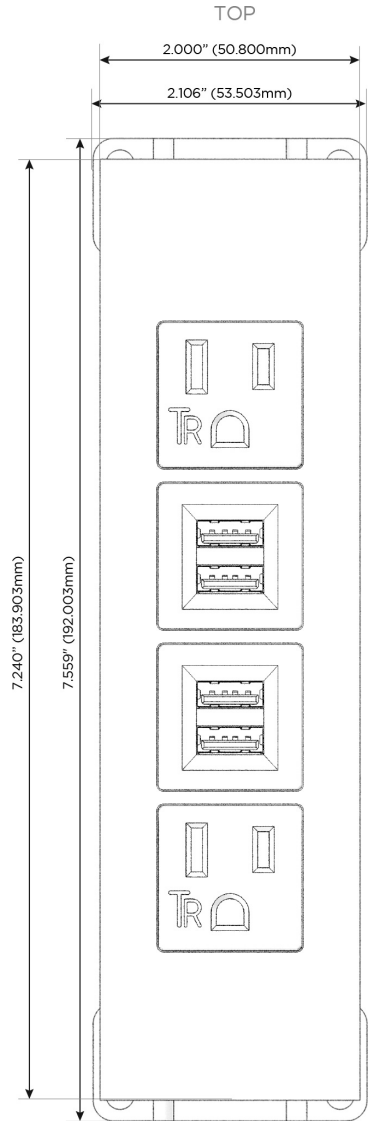

Trim Plate Finish: **STAINLESS STEEL MIRROR FINISH**

Custom Finishes Available

M-POWER-4T-AMMA-SS8TP

Features:

Module/Port Options:

- A** Tamper Resistant AC Receptacle
- E** USB-A & USB-C (20W)
- M** Double USB-A (Fast Charging Ports - 18W)
- H** HDMI
- 6** CAT 6
- 12** RJ 12
- X** Switched AC
- Y** 3-Way Switch (Low Voltage)
- V** USB-C (45W High Speed Charging Port)
- S** USB-C (25W High Speed Charging Port)
- R** Switched AC (Rocker Switch)
- D** Dimmer Switch

Plug:

Supplied with Low Profile Flat 45° Angle 120 VAC Plug

Optional Standard Straight 120 VAC Plug

Optional Straight 120 VAC Pass-through Plug

- CLEAN, COMPACT DESIGN
- STREAMLINED
- LOW PROFILE
- SIDE-EXITING CORDS
- PLUG & PLAY
- 6' AC CORD & PLUG (FLAT PLUG STANDARD)
- CUSTOMIZABLE CONFIGURATIONS AND FINISHES
- UL LISTED FOR MOUNTING IN FURNITURE
- 15A

M-POWER-4T

AC POWER & DATA CONNECTIVITY SOLUTION

M-POWER-4T-AMMA-SS8TP

Specs:

Modules/Ports:

- A** Tamper Resistant AC Receptacle
- M** Double USB-A (Fast Charging Ports - 18W)

Distributed by

Mormax Company, Inc.