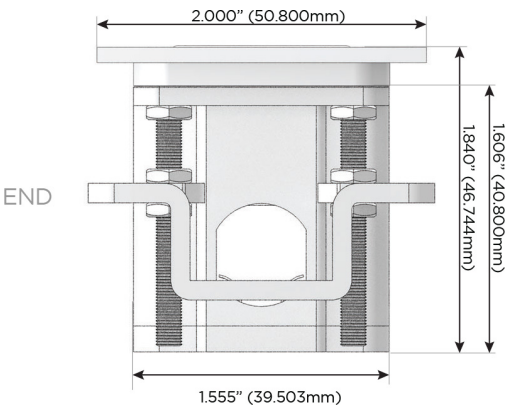

Plug:

Supplied with Low Profile Flat 45° Angle 120 VAC Plug

Optional Standard Straight 120 VAC Plug

Optional Straight 120 VAC Pass-through Plug

- CLEAN, COMPACT DESIGN
- STREAMLINED
- LOW PROFILE
- SIDE-EXITING CORDS
- PLUG & PLAY
- 6' AC CORD & PLUG (FLAT PLUG STANDARD)
- CUSTOMIZABLE CONFIGURATIONS AND FINISHES
- UL LISTED FOR MOUNTING IN FURNITURE
- 15A

M-POWER-4T

AC POWER & DATA CONNECTIVITY SOLUTION

M-POWER-4T-AMMA-SS8TP

Specs:

Modules/Ports:

- A** Tamper Resistant AC Receptacle
- M** Double USB-A (Fast Charging Ports - 18W)

Distributed by

Mormax Company, Inc.