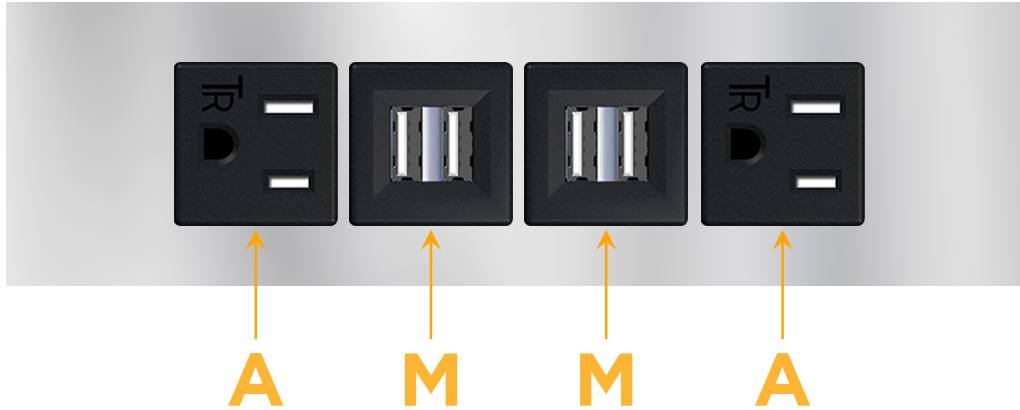

Trim Plate Finish: **STAINLESS STEEL MIRROR FINISH**

Custom Finishes Available

M-POWER-4T-AMMA-SS8TP

Features:

Module/Port Options:

- A** Tamper Resistant AC Receptacle
- E** USB-A & USB-C (20W)
- M** Double USB-A (Fast Charging Ports - 18W)
- H** HDMI
- 6** CAT 6
- 12** RJ 12
- X** Switched AC
- Y** 3-Way Switch (Low Voltage)
- V** USB-C (45W High Speed Charging Port)
- S** USB-C (25W High Speed Charging Port)
- R** Switched AC (Rocker Switch)
- D** Dimmer Switch

Plug:

Supplied with Low Profile Flat 45° Angle 120 VAC Plug

Optional Standard Straight 120 VAC Plug

Optional Straight 120 VAC Pass-through Plug

- CLEAN, COMPACT DESIGN
- STREAMLINED
- LOW PROFILE
- SIDE-EXITING CORDS
- PLUG & PLAY
- 6' AC CORD & PLUG (FLAT PLUG STANDARD)
- CUSTOMIZABLE CONFIGURATIONS AND FINISHES
- UL LISTED FOR MOUNTING IN FURNITURE
- 15A

M-POWER-4T

AC POWER & DATA CONNECTIVITY SOLUTION

M-POWER-4T-AMMA-SS8TP

Specs:

Modules/Ports:

- A** Tamper Resistant AC Receptacle
- M** Double USB-A (Fast Charging Ports - 18W)

Distributed by

Mormax Company, Inc.