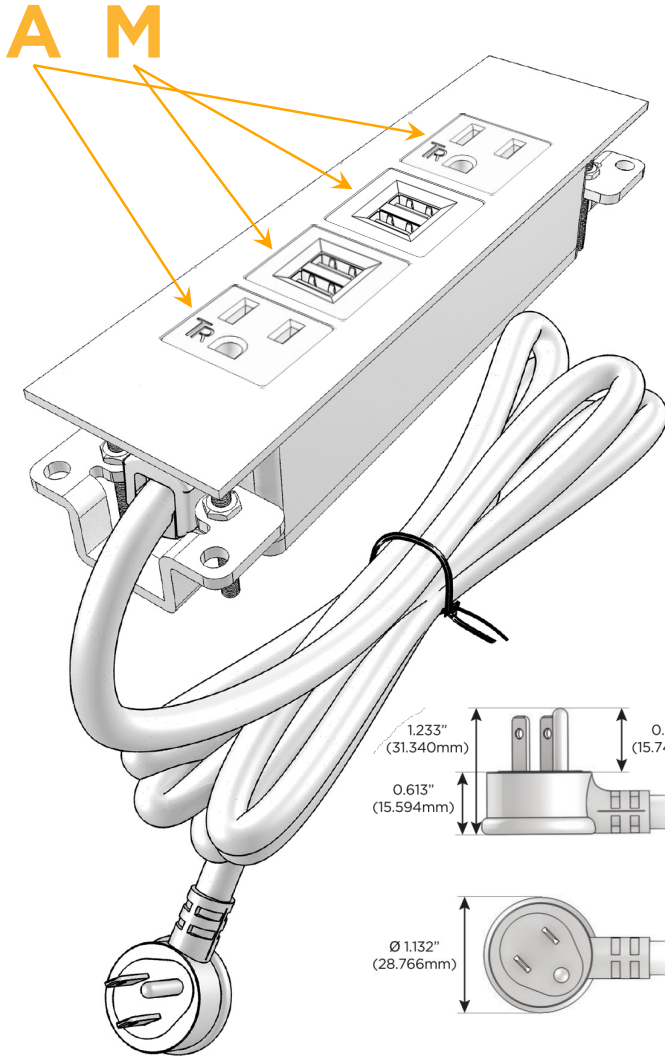

Trim Plate Finish: **SATIN NICKEL (ABS)**

Custom Finishes Available

M-POWER-4T-AMMA-SATP

Features:

Module/Port Options:

- A** Tamper Resistant AC Receptacle
- E** USB-A & USB-C (20W)
- M** Double USB-A (Fast Charging Ports - 18W)
- H** HDMI
- 6** CAT 6
- 12** RJ 12
- X** Switched AC
- Y** 3-Way Switch (Low Voltage)
- V** USB-C (45W High Speed Charging Port)
- S** USB-C (25W High Speed Charging Port)
- R** Switched AC (Rocker Switch)
- D** Dimmer Switch

Plug:

Supplied with Low Profile Flat 45° Angle 120 VAC Plug

Optional Standard Straight 120 VAC Plug

Optional Straight 120 VAC Pass-through Plug

- CLEAN, COMPACT DESIGN
- STREAMLINED
- LOW PROFILE
- SIDE-EXITING CORDS
- PLUG & PLAY
- 6' AC CORD & PLUG (FLAT PLUG STANDARD)
- CUSTOMIZABLE CONFIGURATIONS AND FINISHES
- UL LISTED FOR MOUNTING IN FURNITURE
- 15A

M-POWER-4T

AC POWER & DATA CONNECTIVITY SOLUTION

M-POWER-4T-AMMA-SATP

Specs:

Modules/Ports:

- A** Tamper Resistant AC Receptacle
- M** Double USB-A (Fast Charging Ports - 18W)

Distributed by

Mormax Company, Inc.