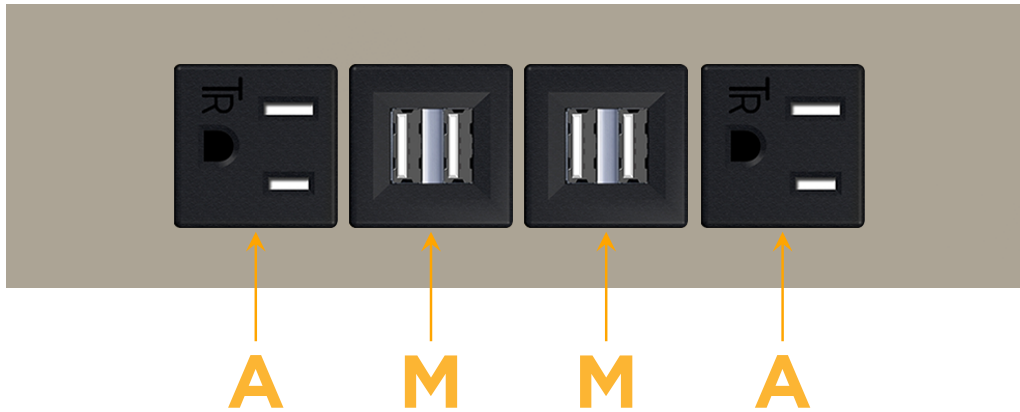

Trim Plate Finish: **SATIN NICKEL (ABS)**

Custom Finishes Available

M-POWER-4T-AMMA-SATP

Features:

Module/Port Options:

- A** Tamper Resistant AC Receptacle
- E** USB-A & USB-C (20W)
- M** Double USB-A (Fast Charging Ports - 18W)
- H** HDMI
- 6** CAT 6
- 12** RJ 12
- X** Switched AC
- Y** 3-Way Switch (Low Voltage)
- V** USB-C (45W High Speed Charging Port)
- S** USB-C (25W High Speed Charging Port)
- R** Switched AC (Rocker Switch)
- D** Dimmer Switch

Plug:

Supplied with Low Profile Flat 45° Angle 120 VAC Plug

Optional Standard Straight 120 VAC Plug

Optional Straight 120 VAC Pass-through Plug

- CLEAN, COMPACT DESIGN
- STREAMLINED
- LOW PROFILE
- SIDE-EXITING CORDS
- PLUG & PLAY
- 6' AC CORD & PLUG (FLAT PLUG STANDARD)
- CUSTOMIZABLE CONFIGURATIONS AND FINISHES
- UL LISTED FOR MOUNTING IN FURNITURE
- 15A

M-POWER-4T

AC POWER & DATA CONNECTIVITY SOLUTION

M-POWER-4T-AMMA-SATP

Specs:

Modules/Ports:

- A** Tamper Resistant AC Receptacle
- M** Double USB-A (Fast Charging Ports - 18W)

Distributed by

Mormax Company, Inc.