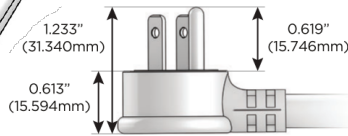

M-POWER-4T

AC POWER & DATA CONNECTIVITY SOLUTION

M-POWER-4T-AMMA-SATP

Specs:

Modules/Ports:

- A** Tamper Resistant AC Receptacle
- M** Double USB-A (Fast Charging Ports - 18W)

Distributed by

Mormax Company, Inc.