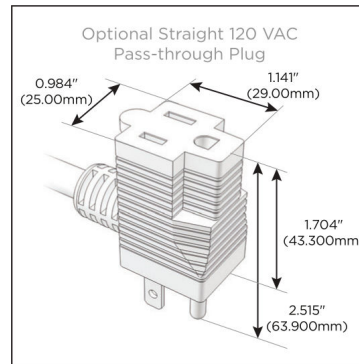

Plug:

Supplied with Low Profile Flat 45° Angle 120 VAC Plug

Optional Standard Straight 120 VAC Plug

Optional Straight 120 VAC Pass-through Plug

- CLEAN, COMPACT DESIGN
- STREAMLINED
- LOW PROFILE
- SIDE-EXITING CORDS
- PLUG & PLAY
- 6' AC CORD & PLUG (FLAT PLUG STANDARD)
- CUSTOMIZABLE CONFIGURATIONS AND FINISHES
- UL LISTED FOR MOUNTING IN FURNITURE
- 15A

M-POWER-4T

AC POWER & DATA CONNECTIVITY SOLUTION

M-POWER-4T-AMMA-S3ATP

Specs:

Modules/Ports:

- A** Tamper Resistant AC Receptacle
- M** Double USB-A (Fast Charging Ports - 18W)

Distributed by

Mormax Company, Inc.