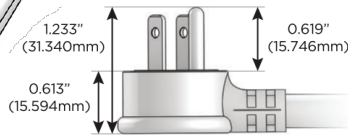

M-POWER-4T

AC POWER & DATA CONNECTIVITY SOLUTION

M-POWER-4T-AMMA-S3ATP

Specs:

Modules/Ports:

- A** Tamper Resistant AC Receptacle
- M** Double USB-A (Fast Charging Ports - 18W)

Distributed by

Mormax Company, Inc.