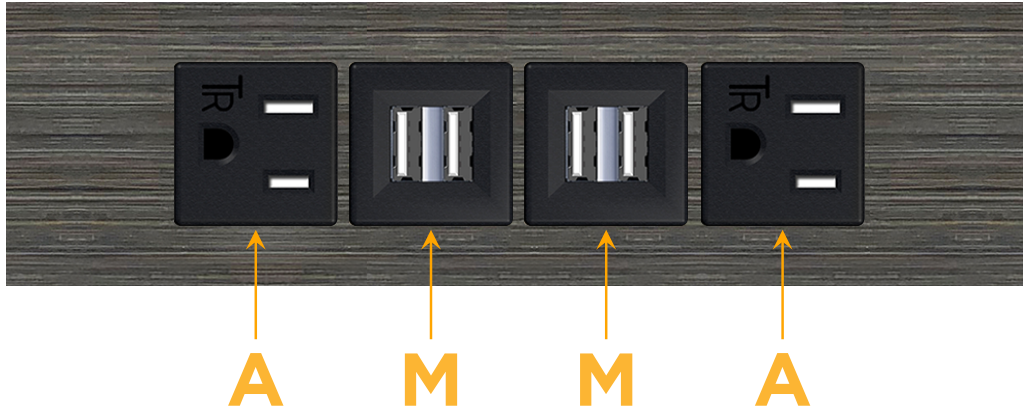

Trim Plate Finish: **GUNMETAL (ABS)**

Custom Finishes Available

M-POWER-4T-AMMA-S3ATP

Features:

Module/Port Options:

- A** Tamper Resistant AC Receptacle
- E** USB-A & USB-C (20W)
- M** Double USB-A (Fast Charging Ports - 18W)
- H** HDMI
- 6** CAT 6
- 12** RJ 12
- X** Switched AC
- Y** 3-Way Switch (Low Voltage)
- V** USB-C (45W High Speed Charging Port)
- S** USB-C (25W High Speed Charging Port)
- R** Switched AC (Rocker Switch)
- D** Dimmer Switch

Plug:

Supplied with Low Profile Flat 45° Angle 120 VAC Plug

Optional Standard Straight 120 VAC Plug

Optional Straight 120 VAC Pass-through Plug

- CLEAN, COMPACT DESIGN
- STREAMLINED
- LOW PROFILE
- SIDE-EXITING CORDS
- PLUG & PLAY
- 6' AC CORD & PLUG (FLAT PLUG STANDARD)
- CUSTOMIZABLE CONFIGURATIONS AND FINISHES
- UL LISTED FOR MOUNTING IN FURNITURE
- 15A

M-POWER-4T

AC POWER & DATA CONNECTIVITY SOLUTION

M-POWER-4T-AMMA-S3ATP

Specs:

Modules/Ports:

- A** Tamper Resistant AC Receptacle
- M** Double USB-A (Fast Charging Ports - 18W)

Distributed by

Mormax Company, Inc.