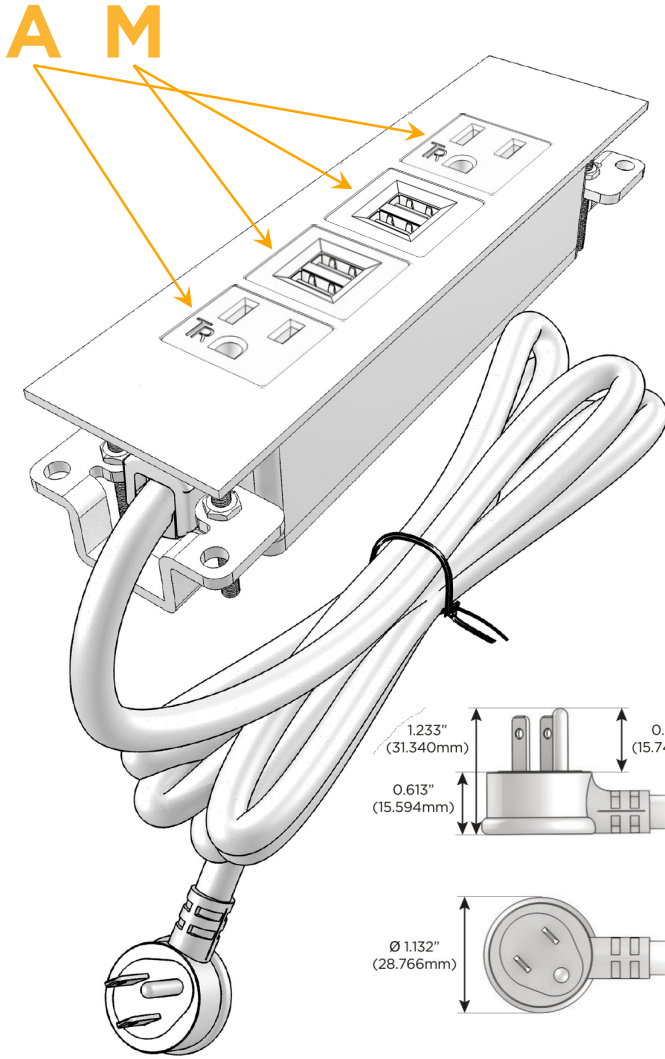

Trim Plate Finish: **GUNMETAL (ABS)**

Custom Finishes Available

M-POWER-4T-AMMA-S3ATP

Features:

Module/Port Options:

- A** Tamper Resistant AC Receptacle
- E** USB-A & USB-C (20W)
- M** Double USB-A (Fast Charging Ports - 18W)
- H** HDMI
- 6** CAT 6
- 12** RJ 12
- X** Switched AC
- Y** 3-Way Switch (Low Voltage)
- V** USB-C (45W High Speed Charging Port)
- S** USB-C (25W High Speed Charging Port)
- R** Switched AC (Rocker Switch)
- D** Dimmer Switch

Plug:

Supplied with Low Profile Flat 45° Angle 120 VAC Plug

Optional Standard Straight 120 VAC Plug

Optional Straight 120 VAC Pass-through Plug

- CLEAN, COMPACT DESIGN
- STREAMLINED
- LOW PROFILE
- SIDE-EXITING CORDS
- PLUG & PLAY
- 6' AC CORD & PLUG (FLAT PLUG STANDARD)
- CUSTOMIZABLE CONFIGURATIONS AND FINISHES
- UL LISTED FOR MOUNTING IN FURNITURE
- 15A

M-POWER-4T

AC POWER & DATA CONNECTIVITY SOLUTION

M-POWER-4T-AMMA-S3ATP

Specs:

Modules/Ports:

- A** Tamper Resistant AC Receptacle
- M** Double USB-A (Fast Charging Ports - 18W)

Distributed by

Mormax Company, Inc.