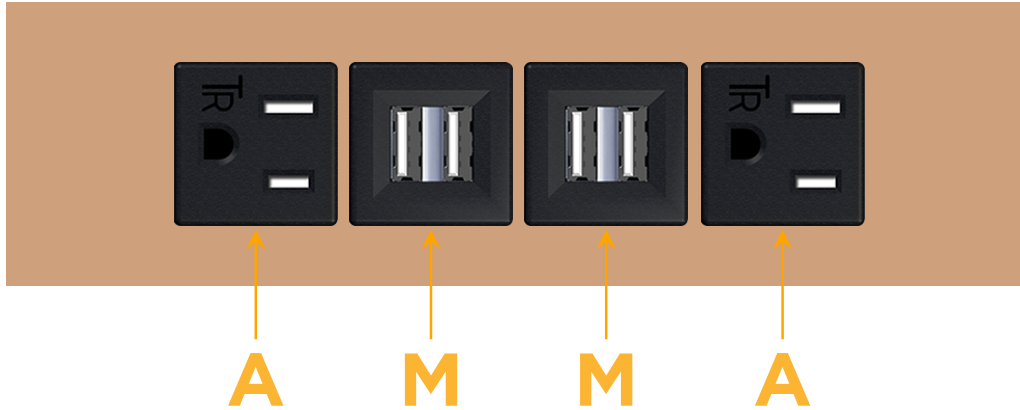

Trim Plate Finish: **COPPER (ABS)**

Custom Finishes Available

M-POWER-4T-AMMA-CUATP

Features:

Module/Port Options:

- A** Tamper Resistant AC Receptacle
- E** USB-A & USB-C (20W)
- M** Double USB-A (Fast Charging Ports - 18W)
- H** HDMI
- 6** CAT 6
- 12** RJ 12
- X** Switched AC
- Y** 3-Way Switch (Low Voltage)
- V** USB-C (45W High Speed Charging Port)
- S** USB-C (25W High Speed Charging Port)
- R** Switched AC (Rocker Switch)
- D** Dimmer Switch

Plug:

Supplied with Low Profile Flat 45° Angle 120 VAC Plug

Optional Standard Straight 120 VAC Plug

Optional Straight 120 VAC Pass-through Plug

- CLEAN, COMPACT DESIGN
- STREAMLINED
- LOW PROFILE
- SIDE-EXITING CORDS
- PLUG & PLAY
- 6' AC CORD & PLUG (FLAT PLUG STANDARD)
- CUSTOMIZABLE CONFIGURATIONS AND FINISHES
- UL LISTED FOR MOUNTING IN FURNITURE
- 15A

M-POWER-4T

AC POWER & DATA CONNECTIVITY SOLUTION

M-POWER-4T-AMMA-CUATP

Specs:

Modules/Ports:

- A** Tamper Resistant AC Receptacle
- M** Double USB-A (Fast Charging Ports - 18W)

Distributed by

Mormax Company, Inc.