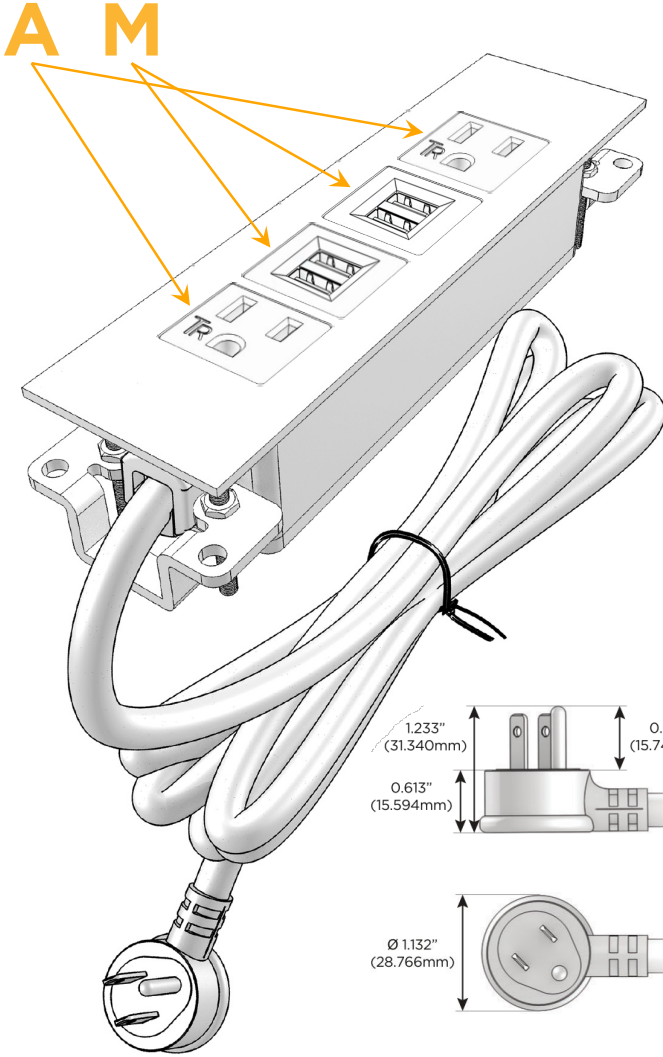

Trim Plate Finish: **COPPER (ABS)**

Custom Finishes Available

M-POWER-4T-AMMA-CUATP

Features:

Module/Port Options:

- A** Tamper Resistant AC Receptacle
- E** USB-A & USB-C (20W)
- M** Double USB-A (Fast Charging Ports - 18W)
- H** HDMI
- 6** CAT 6
- 12** RJ 12
- X** Switched AC
- Y** 3-Way Switch (Low Voltage)
- V** USB-C (45W High Speed Charging Port)
- S** USB-C (25W High Speed Charging Port)
- R** Switched AC (Rocker Switch)
- D** Dimmer Switch

Plug:

Supplied with Low Profile Flat 45° Angle 120 VAC Plug

Optional Standard Straight 120 VAC Plug

Optional Straight 120 VAC Pass-through Plug

- CLEAN, COMPACT DESIGN
- STREAMLINED
- LOW PROFILE
- SIDE-EXITING CORDS
- PLUG & PLAY
- 6' AC CORD & PLUG (FLAT PLUG STANDARD)
- CUSTOMIZABLE CONFIGURATIONS AND FINISHES
- UL LISTED FOR MOUNTING IN FURNITURE
- 15A

M-POWER-4T

AC POWER & DATA CONNECTIVITY SOLUTION

M-POWER-4T-AMMA-CUATP

Specs:

Modules/Ports:

- A** Tamper Resistant AC Receptacle
- M** Double USB-A (Fast Charging Ports - 18W)

Distributed by

Mormax Company, Inc.