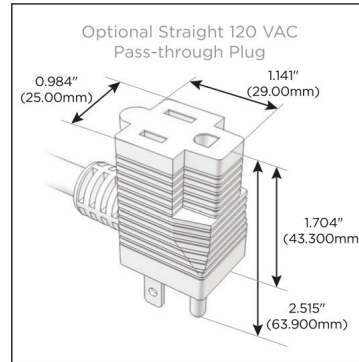

Plug:

Supplied with Low Profile Flat 45° Angle 120 VAC Plug

Optional Standard Straight 120 VAC Plug

Optional Straight 120 VAC Pass-through Plug

- CLEAN, COMPACT DESIGN
- STREAMLINED
- LOW PROFILE
- SIDE-EXITING CORDS
- PLUG & PLAY
- 6' AC CORD & PLUG (FLAT PLUG STANDARD)
- CUSTOMIZABLE CONFIGURATIONS AND FINISHES
- UL LISTED FOR MOUNTING IN FURNITURE
- 15A

M-POWER-4T

AC POWER & DATA CONNECTIVITY SOLUTION

M-POWER-4T-AMMA-CUATP

Specs:

Modules/Ports:

- A** Tamper Resistant AC Receptacle
- M** Double USB-A (Fast Charging Ports - 18W)

Distributed by

Mormax Company, Inc.