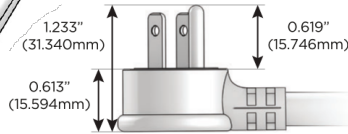

M-POWER-4T

AC POWER & DATA CONNECTIVITY SOLUTION

M-POWER-4T-AMMA-CUATP

Specs:

Modules/Ports:

- A** Tamper Resistant AC Receptacle
- M** Double USB-A (Fast Charging Ports - 18W)

Distributed by

Mormax Company, Inc.