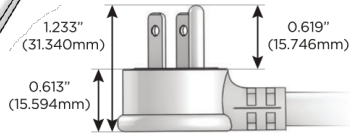

M-POWER-4T

AC POWER & DATA CONNECTIVITY SOLUTION

M-POWER-4T-AMMA-CRATP

Specs:

Modules/Ports:

- A** Tamper Resistant AC Receptacle
- M** Double USB-A (Fast Charging Ports - 18W)

Distributed by

Mormax Company, Inc.