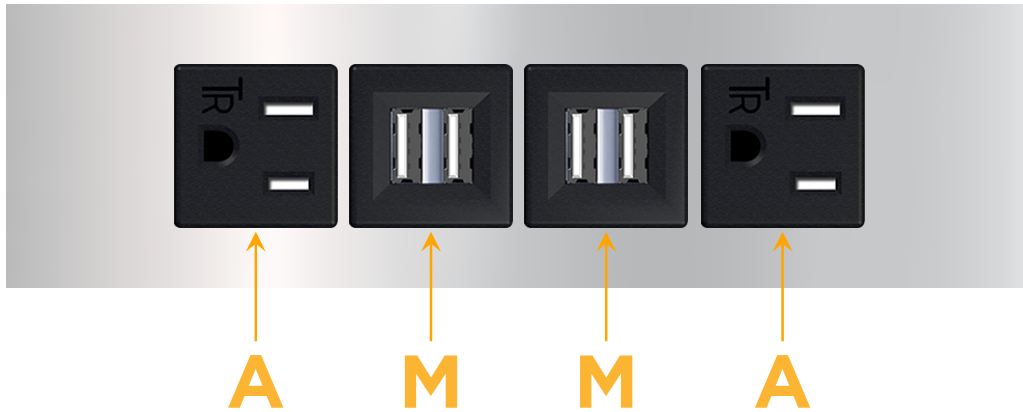

Trim Plate Finish: **CHROME (ABS)**

Custom Finishes Available

M-POWER-4T-AMMA-CRATP

Features:

Module/Port Options:

- A** Tamper Resistant AC Receptacle
- E** USB-A & USB-C (20W)
- M** Double USB-A (Fast Charging Ports - 18W)
- H** HDMI
- 6** CAT 6
- 12** RJ 12
- X** Switched AC
- Y** 3-Way Switch (Low Voltage)
- V** USB-C (45W High Speed Charging Port)
- S** USB-C (25W High Speed Charging Port)
- R** Switched AC (Rocker Switch)
- D** Dimmer Switch

Plug:

Supplied with Low Profile Flat 45° Angle 120 VAC Plug

Optional Standard Straight 120 VAC Plug

Optional Straight 120 VAC Pass-through Plug

- CLEAN, COMPACT DESIGN
- STREAMLINED
- LOW PROFILE
- SIDE-EXITING CORDS
- PLUG & PLAY
- 6' AC CORD & PLUG (FLAT PLUG STANDARD)
- CUSTOMIZABLE CONFIGURATIONS AND FINISHES
- UL LISTED FOR MOUNTING IN FURNITURE
- 15A

M-POWER-4T

AC POWER & DATA CONNECTIVITY SOLUTION

M-POWER-4T-AMMA-CRATP

Specs:

Modules/Ports:

- A** Tamper Resistant AC Receptacle
- M** Double USB-A (Fast Charging Ports - 18W)

Distributed by

Mormax Company, Inc.