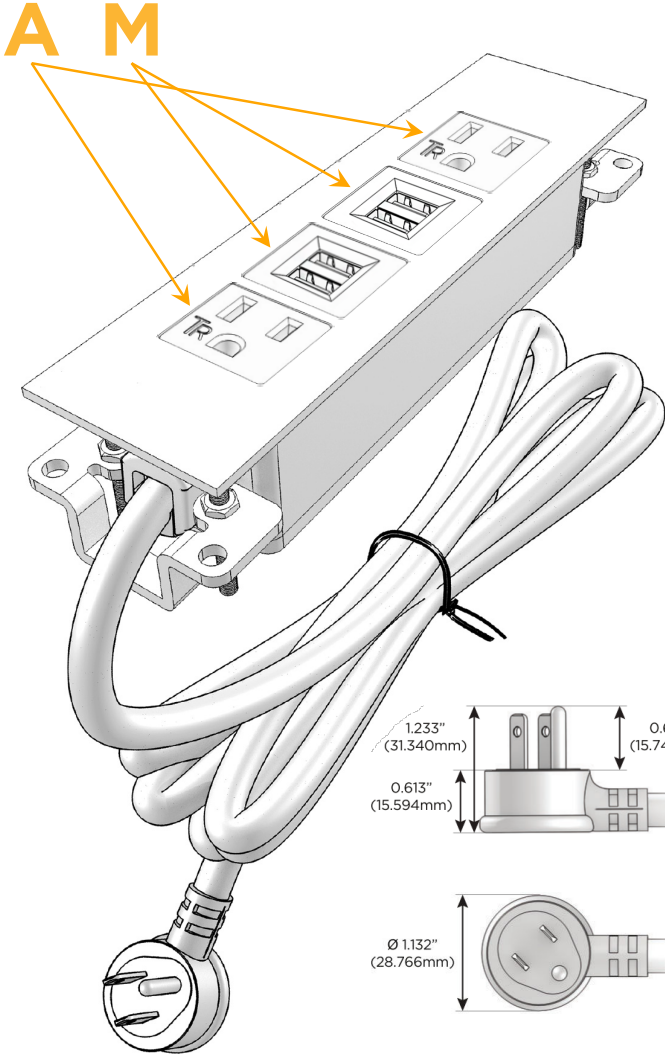

Trim Plate Finish: **CHROME (ABS)**

Custom Finishes Available

M-POWER-4T-AMMA-CRATP

Features:

Module/Port Options:

- A** Tamper Resistant AC Receptacle
- E** USB-A & USB-C (20W)
- M** Double USB-A (Fast Charging Ports - 18W)
- H** HDMI
- 6** CAT 6
- 12** RJ 12
- X** Switched AC
- Y** 3-Way Switch (Low Voltage)
- V** USB-C (45W High Speed Charging Port)
- S** USB-C (25W High Speed Charging Port)
- R** Switched AC (Rocker Switch)
- D** Dimmer Switch

Plug:

Supplied with Low Profile Flat 45° Angle 120 VAC Plug

Optional Standard Straight 120 VAC Plug

Optional Straight 120 VAC Pass-through Plug

- CLEAN, COMPACT DESIGN
- STREAMLINED
- LOW PROFILE
- SIDE-EXITING CORDS
- PLUG & PLAY
- 6' AC CORD & PLUG (FLAT PLUG STANDARD)
- CUSTOMIZABLE CONFIGURATIONS AND FINISHES
- UL LISTED FOR MOUNTING IN FURNITURE
- 15A

M-POWER-4T

AC POWER & DATA CONNECTIVITY SOLUTION

M-POWER-4T-AMMA-CRATP

Specs:

Modules/Ports:

- A** Tamper Resistant AC Receptacle
- M** Double USB-A (Fast Charging Ports - 18W)

Distributed by

Mormax Company, Inc.