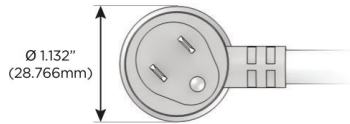

Plug:

Supplied with Low Profile Flat 45° Angle 120 VAC Plug

Optional Standard Straight 120 VAC Plug

Optional Straight 120 VAC Pass-through Plug

- CLEAN, COMPACT DESIGN
- STREAMLINED
- LOW PROFILE
- SIDE-EXITING CORDS
- PLUG & PLAY
- 6' AC CORD & PLUG (FLAT PLUG STANDARD)
- CUSTOMIZABLE CONFIGURATIONS AND FINISHES
- UL LISTED FOR MOUNTING IN FURNITURE
- 15A

M-POWER-4T

AC POWER & DATA CONNECTIVITY SOLUTION

M-POWER-4T-AMMA-CRATP

Specs:

Modules/Ports:

- A** Tamper Resistant AC Receptacle
- M** Double USB-A (Fast Charging Ports - 18W)

Distributed by

Mormax Company, Inc.