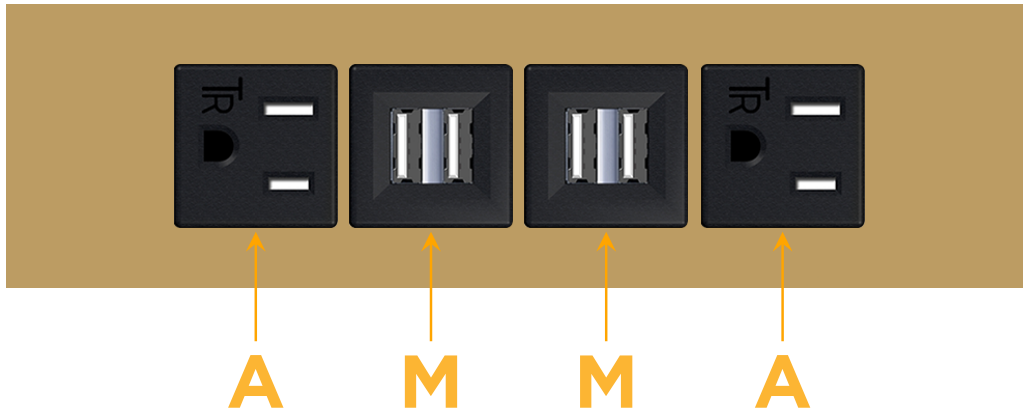

Trim Plate Finish: **STANDARD BRONZE (ABS)**

Custom Finishes Available

M-POWER-4T-AMMA-BZATP

Features:

Module/Port Options:

- A** Tamper Resistant AC Receptacle
- E** USB-A & USB-C (20W)
- M** Double USB-A (Fast Charging Ports - 18W)
- H** HDMI
- 6** CAT 6
- 12** RJ 12
- X** Switched AC
- Y** 3-Way Switch (Low Voltage)
- V** USB-C (45W High Speed Charging Port)
- S** USB-C (25W High Speed Charging Port)
- R** Switched AC (Rocker Switch)
- D** Dimmer Switch

Plug:

Supplied with Low Profile Flat 45° Angle 120 VAC Plug

Optional Standard Straight 120 VAC Plug

Optional Straight 120 VAC Pass-through Plug

- CLEAN, COMPACT DESIGN
- STREAMLINED
- LOW PROFILE
- SIDE-EXITING CORDS
- PLUG & PLAY
- 6' AC CORD & PLUG (FLAT PLUG STANDARD)
- CUSTOMIZABLE CONFIGURATIONS AND FINISHES
- UL LISTED FOR MOUNTING IN FURNITURE
- 15A

M-POWER-4T

AC POWER & DATA CONNECTIVITY SOLUTION

M-POWER-4T-AMMA-BZATP

Specs:

Modules/Ports:

- A** Tamper Resistant AC Receptacle
- M** Double USB-A (Fast Charging Ports - 18W)

Distributed by

Mormax Company, Inc.