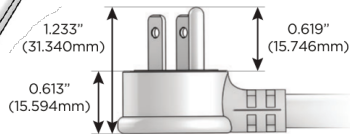

M-POWER-4T

AC POWER & DATA CONNECTIVITY SOLUTION

M-POWER-4T-AMMA-BZATP

Specs:

Modules/Ports:

- A** Tamper Resistant AC Receptacle
- M** Double USB-A (Fast Charging Ports - 18W)

Distributed by

Mormax Company, Inc.