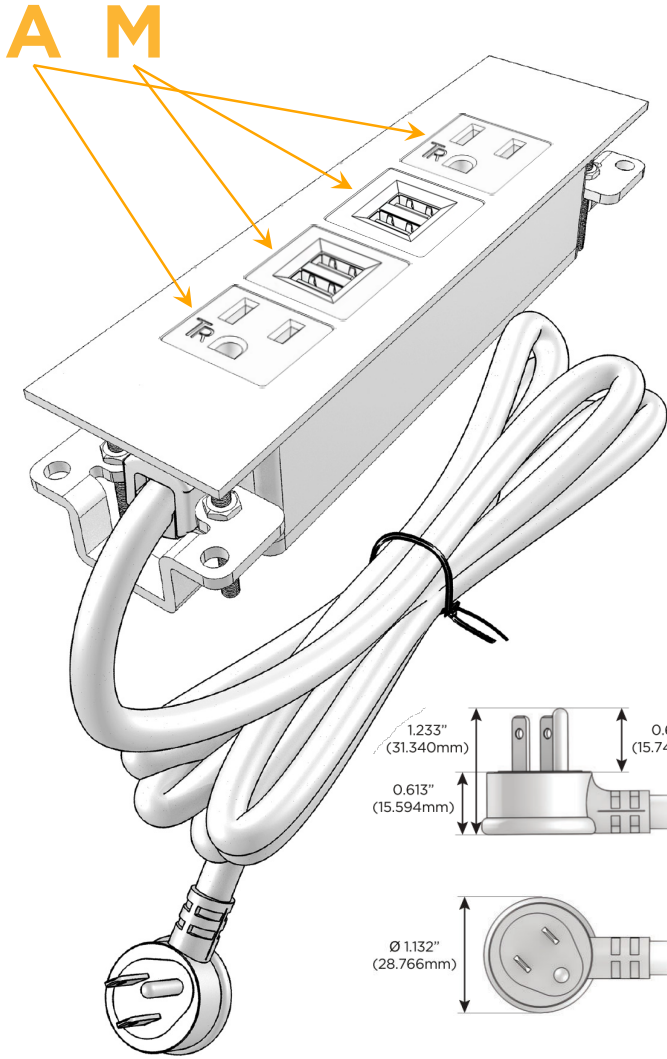

Trim Plate Finish: **STANDARD BRONZE (ABS)**

Custom Finishes Available

M-POWER-4T-AMMA-BZATP

Features:

Module/Port Options:

- A** Tamper Resistant AC Receptacle
- E** USB-A & USB-C (20W)
- M** Double USB-A (Fast Charging Ports - 18W)
- H** HDMI
- 6** CAT 6
- 12** RJ 12
- X** Switched AC
- Y** 3-Way Switch (Low Voltage)
- V** USB-C (45W High Speed Charging Port)
- S** USB-C (25W High Speed Charging Port)
- R** Switched AC (Rocker Switch)
- D** Dimmer Switch

Plug:

Supplied with Low Profile Flat 45° Angle 120 VAC Plug

Optional Standard Straight 120 VAC Plug

Optional Straight 120 VAC Pass-through Plug

- CLEAN, COMPACT DESIGN
- STREAMLINED
- LOW PROFILE
- SIDE-EXITING CORDS
- PLUG & PLAY
- 6' AC CORD & PLUG (FLAT PLUG STANDARD)
- CUSTOMIZABLE CONFIGURATIONS AND FINISHES
- UL LISTED FOR MOUNTING IN FURNITURE
- 15A

M-POWER-4T

AC POWER & DATA CONNECTIVITY SOLUTION

M-POWER-4T-AMMA-BZATP

Specs:

Modules/Ports:

- A** Tamper Resistant AC Receptacle
- M** Double USB-A (Fast Charging Ports - 18W)

Distributed by

Mormax Company, Inc.