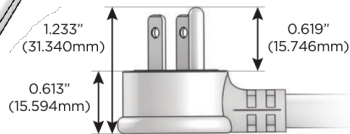

M-POWER-4T

AC POWER & DATA CONNECTIVITY SOLUTION

M-POWER-4T-AMMA-BZ5ATP

Specs:

Modules/Ports:

- A** Tamper Resistant AC Receptacle
- M** Double USB-A (Fast Charging Ports - 18W)

Distributed by

Mormax Company, Inc.