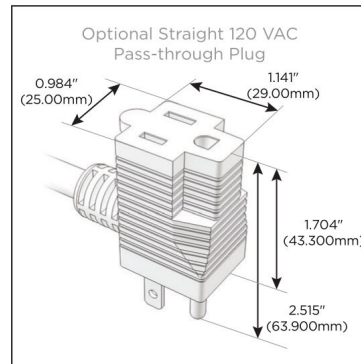

Plug:

Supplied with Low Profile Flat 45° Angle 120 VAC Plug

Optional Standard Straight 120 VAC Plug

Optional Straight 120 VAC Pass-through Plug

- CLEAN, COMPACT DESIGN
- STREAMLINED
- LOW PROFILE
- SIDE-EXITING CORDS
- PLUG & PLAY
- 6' AC CORD & PLUG (FLAT PLUG STANDARD)
- CUSTOMIZABLE CONFIGURATIONS AND FINISHES
- UL LISTED FOR MOUNTING IN FURNITURE
- 15A

M-POWER-4T

AC POWER & DATA CONNECTIVITY SOLUTION

M-POWER-4T-AMMA-BZ5ATP

Specs:

Modules/Ports:

- A** Tamper Resistant AC Receptacle
- M** Double USB-A (Fast Charging Ports - 18W)

Distributed by

Mormax Company, Inc.