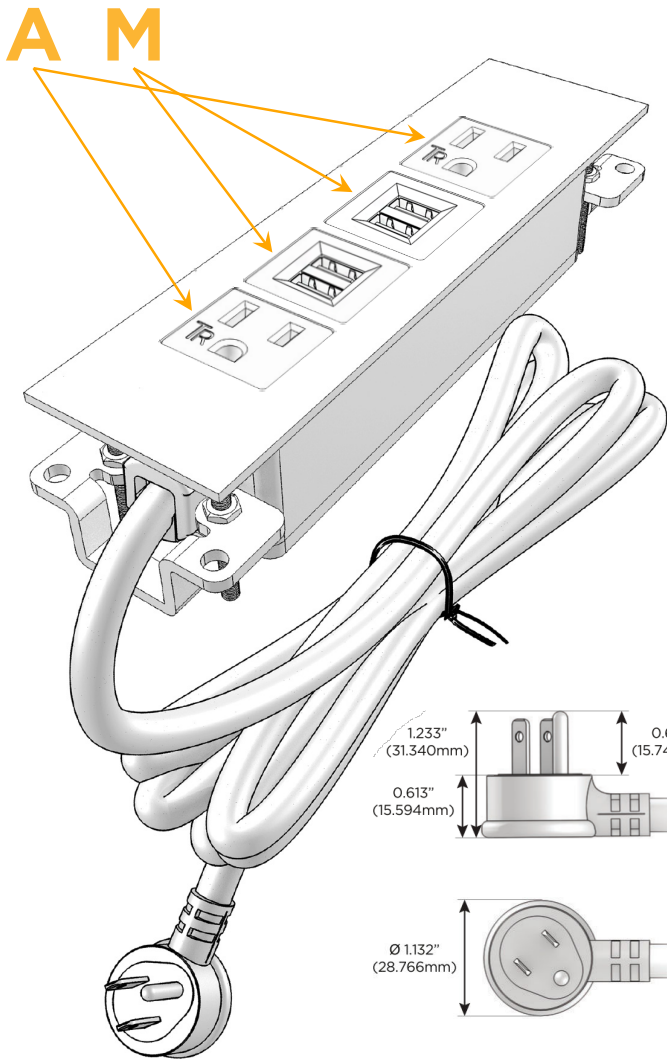

Trim Plate Finish: **ARCHITECTURAL BRONZE (ABS)**

Custom Finishes Available

M-POWER-4T-AMMA-BZ5ATP

Features:

Module/Port Options:

- A** Tamper Resistant AC Receptacle
- E** USB-A & USB-C (20W)
- M** Double USB-A (Fast Charging Ports - 18W)
- H** HDMI
- 6** CAT 6
- 12** RJ 12
- X** Switched AC
- Y** 3-Way Switch (Low Voltage)
- V** USB-C (45W High Speed Charging Port)
- S** USB-C (25W High Speed Charging Port)
- R** Switched AC (Rocker Switch)
- D** Dimmer Switch

Plug:

Supplied with Low Profile Flat 45° Angle 120 VAC Plug

Optional Standard Straight 120 VAC Plug

Optional Straight 120 VAC Pass-through Plug

- CLEAN, COMPACT DESIGN
- STREAMLINED
- LOW PROFILE
- SIDE-EXITING CORDS
- PLUG & PLAY
- 6' AC CORD & PLUG (FLAT PLUG STANDARD)
- CUSTOMIZABLE CONFIGURATIONS AND FINISHES
- UL LISTED FOR MOUNTING IN FURNITURE
- 15A

M-POWER-4T

AC POWER & DATA CONNECTIVITY SOLUTION

M-POWER-4T-AMMA-BZ5ATP

Specs:

Modules/Ports:

- A** Tamper Resistant AC Receptacle
- M** Double USB-A (Fast Charging Ports - 18W)

Distributed by

Mormax Company, Inc.