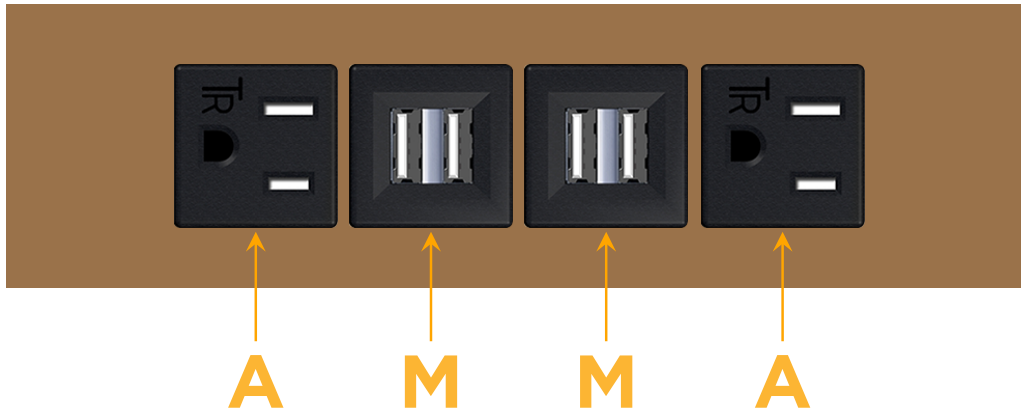

Trim Plate Finish: **ARCHITECTURAL BRONZE (ABS)**

Custom Finishes Available

M-POWER-4T-AMMA-BZ5ATP

Features:

Module/Port Options:

- A** Tamper Resistant AC Receptacle
- E** USB-A & USB-C (20W)
- M** Double USB-A (Fast Charging Ports - 18W)
- H** HDMI
- 6** CAT 6
- 12** RJ 12
- X** Switched AC
- Y** 3-Way Switch (Low Voltage)
- V** USB-C (45W High Speed Charging Port)
- S** USB-C (25W High Speed Charging Port)
- R** Switched AC (Rocker Switch)
- D** Dimmer Switch

Plug:

Supplied with Low Profile Flat 45° Angle 120 VAC Plug

Optional Standard Straight 120 VAC Plug

Optional Straight 120 VAC Pass-through Plug

- CLEAN, COMPACT DESIGN
- STREAMLINED
- LOW PROFILE
- SIDE-EXITING CORDS
- PLUG & PLAY
- 6' AC CORD & PLUG (FLAT PLUG STANDARD)
- CUSTOMIZABLE CONFIGURATIONS AND FINISHES
- UL LISTED FOR MOUNTING IN FURNITURE
- 15A

M-POWER-4T

AC POWER & DATA CONNECTIVITY SOLUTION

M-POWER-4T-AMMA-BZ5ATP

Specs:

Modules/Ports:

- A** Tamper Resistant AC Receptacle
- M** Double USB-A (Fast Charging Ports - 18W)

Distributed by

Mormax Company, Inc.