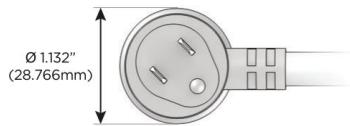

Plug:

Supplied with Low Profile Flat 45° Angle 120 VAC Plug

Optional Standard Straight 120 VAC Plug

Optional Straight 120 VAC Pass-through Plug

- CLEAN, COMPACT DESIGN
- STREAMLINED
- LOW PROFILE
- SIDE-EXITING CORDS
- PLUG & PLAY
- 6' AC CORD & PLUG (FLAT PLUG STANDARD)
- CUSTOMIZABLE CONFIGURATIONS AND FINISHES
- UL LISTED FOR MOUNTING IN FURNITURE
- 15A

M-POWER-4T

AC POWER & DATA CONNECTIVITY SOLUTION

M-POWER-4T-AMMA-BZ5ATP

Specs:

Modules/Ports:

- A** Tamper Resistant AC Receptacle
- M** Double USB-A (Fast Charging Ports - 18W)

Distributed by

Mormax Company, Inc.