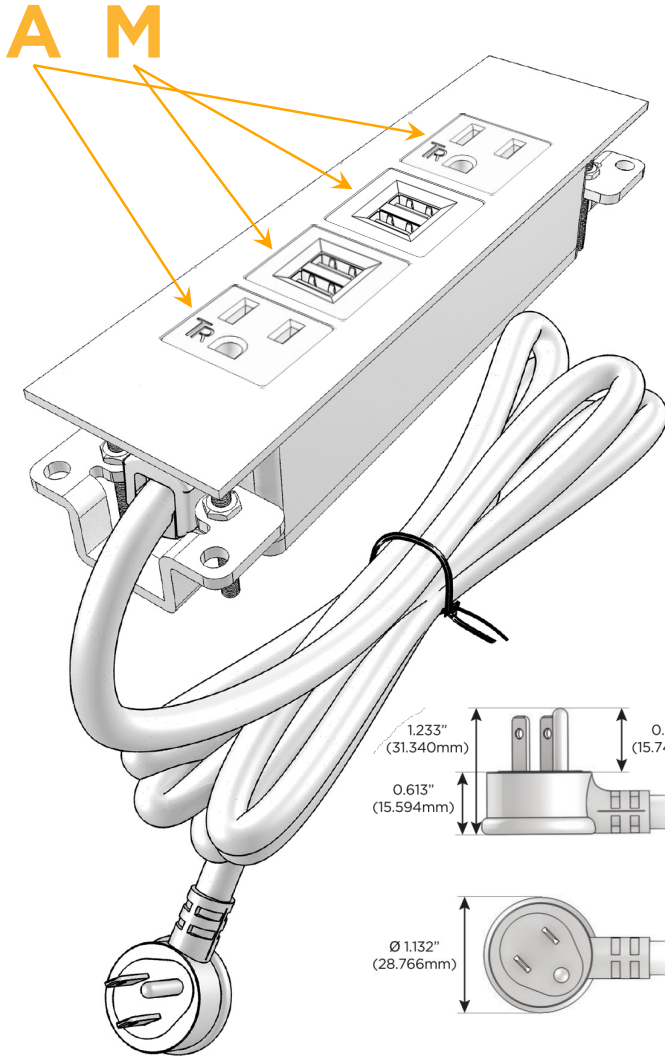

### Module/Port Options:

- A** Tamper Resistant AC Receptacle
- E** USB-A & USB-C (20W)
- M** Double USB-A (Fast Charging Ports - 18W)
- H** HDMI
- 6** CAT 6
- 12** RJ 12
- X** Switched AC
- Y** 3-Way Switch (Low Voltage)
- V** USB-C (45W High Speed Charging Port)
- S** USB-C (25W High Speed Charging Port)
- R** Switched AC (Rocker Switch)
- D** Dimmer Switch

### Plug:

Supplied with Low Profile Flat 45° Angle 120 VAC Plug

Optional Standard Straight 120 VAC Plug

Optional Straight 120 VAC Pass-through Plug

- CLEAN, COMPACT DESIGN
- STREAMLINED
- LOW PROFILE
- SIDE-EXITING CORDS
- PLUG & PLAY
- 6' AC CORD & PLUG (FLAT PLUG STANDARD)
- CUSTOMIZABLE CONFIGURATIONS AND FINISHES
- UL LISTED FOR MOUNTING IN FURNITURE
- 15A

## AC POWER & DATA CONNECTIVITY SOLUTION

M-POWER-4T-AMMA-BZ5AATP

Specs:

### Modules/Ports:

- A** Tamper Resistant AC Receptacle
- M** Double USB-A (Fast Charging Ports - 18W)

Distributed by

Mormax Company, Inc.

8 Westchester Plaza

Elmsford, NY 10523

914-699-0101

sales@mormax.com