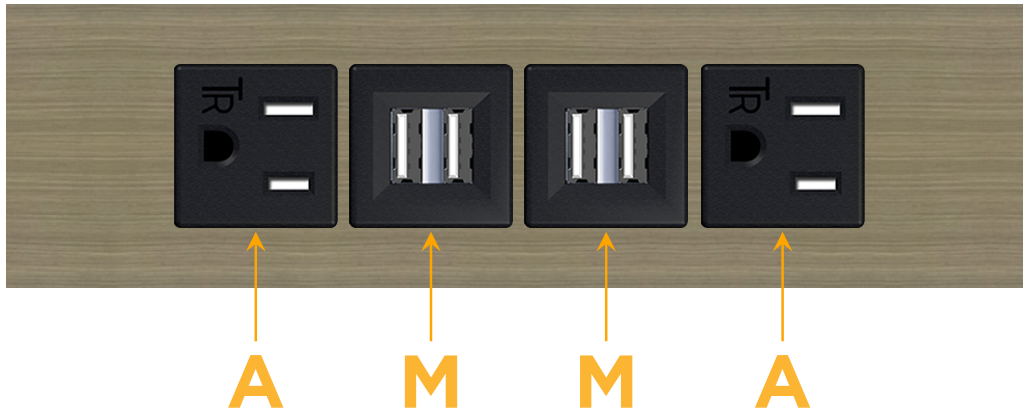

M-POWER-4T

AC POWER & DATA CONNECTIVITY SOLUTION

M-POWER-4T-AMMA-BZ5AATP

Distributed by

Mormax Company, Inc.

8 Westchester Plaza

Elmsford, NY 10523

914-699-0101

sales@mormax.com

mormax.com

Metro Light & Power's line of power & data solutions offers sophisticated design elements combined with greater ease of installation. Streamlined and low-profile, enhanced by side-exiting cords, our outlets advance the industry with their cutting edge look and feel. We believe flexibility is key, and we provide a variety of mounting options, including the ability to mount in limited spaces. Our outlets are available in many finishes and configurations, in addition to a custom color and finish capability for our clients.

Trim Plate Finish: **ANTIQUED ARCHITECTURAL BRONZE (ABS)**

Custom Finishes Available

M-POWER-4T-AMMA-BZ5AATP

Features:

Module/Port Options:

- **A** Tamper Resistant AC Receptacle
- **E** USB-A & USB-C (20W)
- **M** Double USB-A (Fast Charging Ports - 18W)
- **H** HDMI
- **6** CAT 6
- **12** RJ 12
- **X** Switched AC
- **Y** 3-Way Switch (Low Voltage)
- **V** USB-C (45W High Speed Charging Port)
- **S** USB-C (25W High Speed Charging Port)
- **R** Switched AC (Rocker Switch)
- **D** Dimmer Switch

Plug:

Supplied with Low Profile Flat 45° Angle 120 VAC Plug

Optional Standard Straight 120 VAC Plug

Optional Straight 120 VAC Pass-through Plug

- CLEAN, COMPACT DESIGN
- STREAMLINED
- LOW PROFILE
- SIDE-EXITING CORDS
- PLUG & PLAY
- 6' AC CORD & PLUG (FLAT PLUG STANDARD)
- CUSTOMIZABLE CONFIGURATIONS AND FINISHES
- UL LISTED FOR MOUNTING IN FURNITURE
- 15A