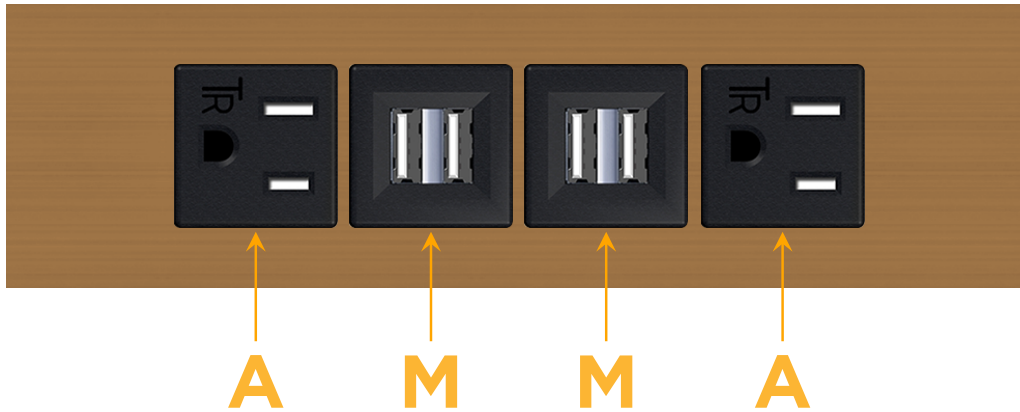

M-POWER-4T

AC POWER & DATA CONNECTIVITY SOLUTION

M-POWER-4T-AMMA-BZ4TP

Distributed by

Mormax Company, Inc.

8 Westchester Plaza

Elmsford, NY 10523

914-699-0101

sales@mormax.com

mormax.com

Metro Light & Power's line of power & data solutions offers sophisticated design elements combined with greater ease of installation. Streamlined and low-profile, enhanced by side-exiting cords, our outlets advance the industry with their cutting edge look and feel. We believe flexibility is key, and we provide a variety of mounting options, including the ability to mount in limited spaces. Our outlets are available in many finishes and configurations, in addition to a custom color and finish capability for our clients.

Trim Plate Finish: **SOLID BRONZE BRUSHED**

Custom Finishes Available

M-POWER-4T-AMMA-BZ4TP

Features:

Module/Port Options:

- **A** Tamper Resistant AC Receptacle
- **E** USB-A & USB-C (20W)
- **M** Double USB-A (Fast Charging Ports - 18W)
- **H** HDMI
- **6** CAT 6
- **12** RJ 12
- **X** Switched AC
- **Y** 3-Way Switch (Low Voltage)
- **V** USB-C (45W High Speed Charging Port)
- **S** USB-C (25W High Speed Charging Port)
- **R** Switched AC (Rocker Switch)
- **D** Dimmer Switch

Plug:

Supplied with Low Profile Flat 45° Angle 120 VAC Plug

Optional Standard Straight 120 VAC Plug

Optional Straight 120 VAC Pass-through Plug

- CLEAN, COMPACT DESIGN
- STREAMLINED
- LOW PROFILE
- SIDE-EXITING CORDS
- PLUG & PLAY
- 6' AC CORD & PLUG (FLAT PLUG STANDARD)
- CUSTOMIZABLE CONFIGURATIONS AND FINISHES
- UL LISTED FOR MOUNTING IN FURNITURE
- 15A