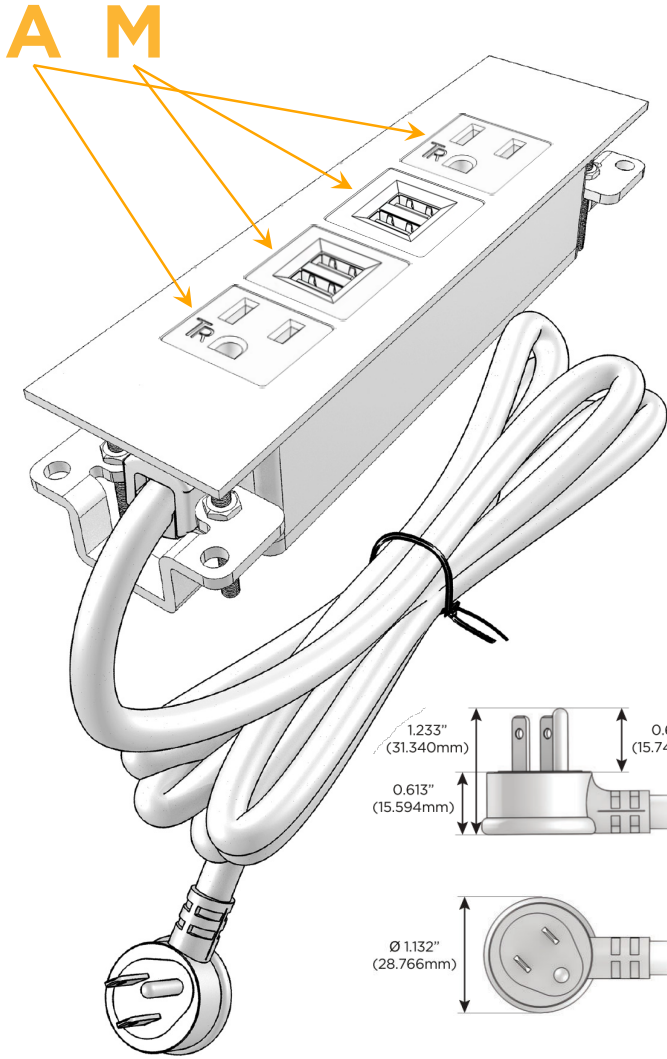

### Module/Port Options:

- A** Tamper Resistant AC Receptacle
- E** USB-A & USB-C (20W)
- M** Double USB-A (Fast Charging Ports - 18W)
- H** HDMI
- 6** CAT 6
- 12** RJ 12
- X** Switched AC
- Y** 3-Way Switch (Low Voltage)
- V** USB-C (45W High Speed Charging Port)
- S** USB-C (25W High Speed Charging Port)
- R** Switched AC (Rocker Switch)
- D** Dimmer Switch

### Plug:

Supplied with Low Profile Flat 45° Angle 120 VAC Plug

Optional Standard Straight 120 VAC Plug

Optional Straight 120 VAC Pass-through Plug

- CLEAN, COMPACT DESIGN
- STREAMLINED
- LOW PROFILE
- SIDE-EXITING CORDS
- PLUG & PLAY
- 6' AC CORD & PLUG (FLAT PLUG STANDARD)
- CUSTOMIZABLE CONFIGURATIONS AND FINISHES
- UL LISTED FOR MOUNTING IN FURNITURE
- 15A

## AC POWER & DATA CONNECTIVITY SOLUTION

M-POWER-4T-AMMA-BZ4TP

Specs:

### Modules/Ports:

- A** Tamper Resistant AC Receptacle
- M** Double USB-A (Fast Charging Ports - 18W)

Distributed by

Mormax Company, Inc.

8 Westchester Plaza

Elmsford, NY 10523

914-699-0101

sales@mormax.com