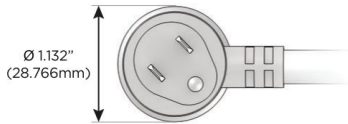

M-POWER-4T

AC POWER & DATA CONNECTIVITY SOLUTION

M-POWER-4T-AMMA-BZ4TP

Specs:

Modules/Ports:

- **A** Tamper Resistant AC Receptacle
- **M** Double USB-A (Fast Charging Ports - 18W)