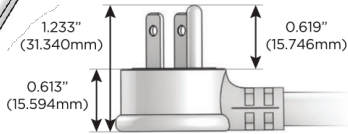

M-POWER-4T

AC POWER & DATA CONNECTIVITY SOLUTION

M-POWER-4T-AMMA-BZ4TP

Specs:

Modules/Ports:

- **A** Tamper Resistant AC Receptacle
- **M** Double USB-A (Fast Charging Ports - 18W)