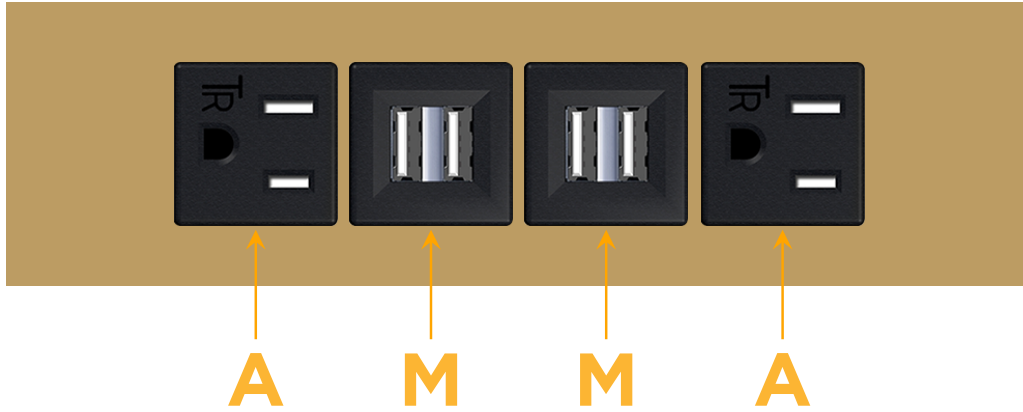

Trim Plate Finish: **BRASS (ABS)**

Custom Finishes Available

M-POWER-4T-AMMA-BRATP

Features:

Module/Port Options:

- A** Tamper Resistant AC Receptacle
- E** USB-A & USB-C (20W)
- M** Double USB-A (Fast Charging Ports - 18W)
- H** HDMI
- 6** CAT 6
- 12** RJ 12
- X** Switched AC
- Y** 3-Way Switch (Low Voltage)
- V** USB-C (45W High Speed Charging Port)
- S** USB-C (25W High Speed Charging Port)
- R** Switched AC (Rocker Switch)
- D** Dimmer Switch

Plug:

Supplied with Low Profile Flat 45° Angle 120 VAC Plug

Optional Standard Straight 120 VAC Plug

Optional Straight 120 VAC Pass-through Plug

- CLEAN, COMPACT DESIGN
- STREAMLINED
- LOW PROFILE
- SIDE-EXITING CORDS
- PLUG & PLAY
- 6' AC CORD & PLUG (FLAT PLUG STANDARD)
- CUSTOMIZABLE CONFIGURATIONS AND FINISHES
- UL LISTED FOR MOUNTING IN FURNITURE
- 15A

M-POWER-4T

AC POWER & DATA CONNECTIVITY SOLUTION

M-POWER-4T-AMMA-BRATP

Specs:

Modules/Ports:

- A** Tamper Resistant AC Receptacle
- M** Double USB-A (Fast Charging Ports - 18W)

Distributed by

Mormax Company, Inc.