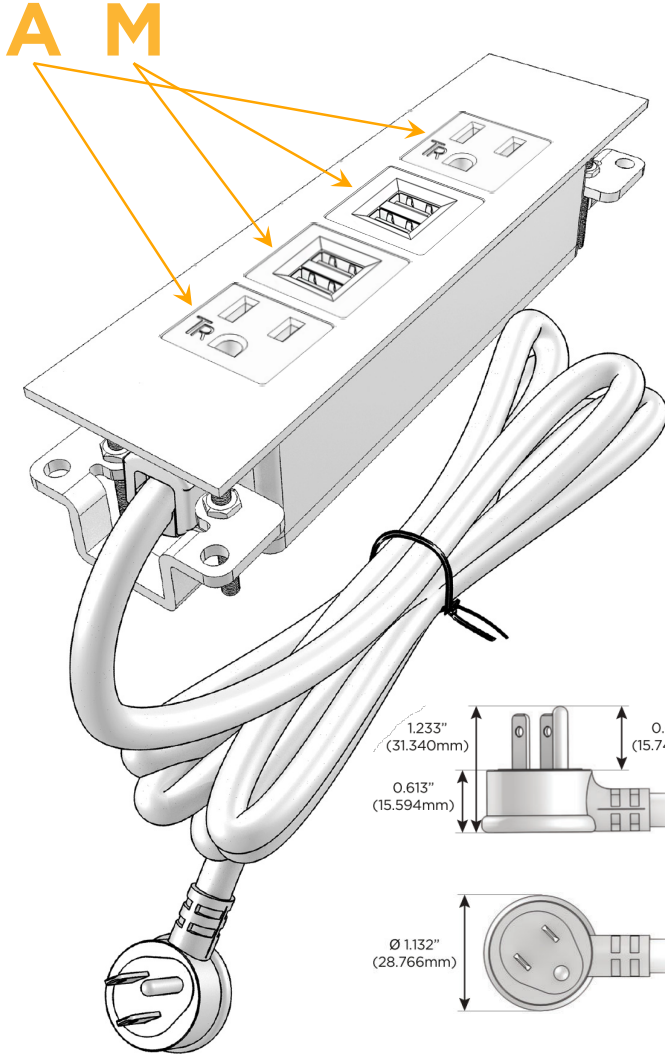

Trim Plate Finish: **BRASS (ABS)**

Custom Finishes Available

M-POWER-4T-AMMA-BRATP

Features:

Module/Port Options:

- A** Tamper Resistant AC Receptacle
- E** USB-A & USB-C (20W)
- M** Double USB-A (Fast Charging Ports - 18W)
- H** HDMI
- 6** CAT 6
- 12** RJ 12
- X** Switched AC
- Y** 3-Way Switch (Low Voltage)
- V** USB-C (45W High Speed Charging Port)
- S** USB-C (25W High Speed Charging Port)
- R** Switched AC (Rocker Switch)
- D** Dimmer Switch

Plug:

Supplied with Low Profile Flat 45° Angle 120 VAC Plug

Optional Standard Straight 120 VAC Plug

Optional Straight 120 VAC Pass-through Plug

- CLEAN, COMPACT DESIGN
- STREAMLINED
- LOW PROFILE
- SIDE-EXITING CORDS
- PLUG & PLAY
- 6' AC CORD & PLUG (FLAT PLUG STANDARD)
- CUSTOMIZABLE CONFIGURATIONS AND FINISHES
- UL LISTED FOR MOUNTING IN FURNITURE
- 15A

M-POWER-4T

AC POWER & DATA CONNECTIVITY SOLUTION

M-POWER-4T-AMMA-BRATP

Specs:

Modules/Ports:

- A** Tamper Resistant AC Receptacle
- M** Double USB-A (Fast Charging Ports - 18W)

Distributed by

Mormax Company, Inc.