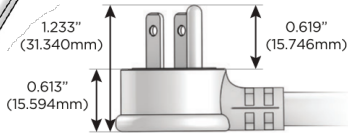

M-POWER-4T

AC POWER & DATA CONNECTIVITY SOLUTION

M-POWER-4T-AMMA-BR4TP

Specs:

Modules/Ports:

- A** Tamper Resistant AC Receptacle
- M** Double USB-A (Fast Charging Ports - 18W)

Distributed by

Mormax Company, Inc.