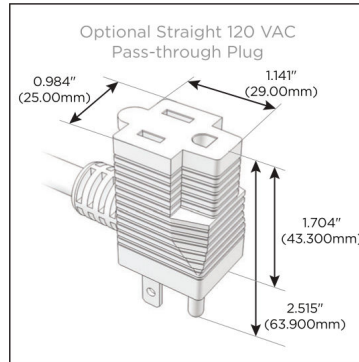

Trim Plate Finish: **SOLID BRASS BRUSHED**

Custom Finishes Available

M-POWER-4T-AMMA-BR4TP

Features:

Module/Port Options:

- A** Tamper Resistant AC Receptacle
- E** USB-A & USB-C (20W)
- M** Double USB-A (Fast Charging Ports - 18W)
- H** HDMI
- 6** CAT 6
- 12** RJ 12
- X** Switched AC
- Y** 3-Way Switch (Low Voltage)
- V** USB-C (45W High Speed Charging Port)
- S** USB-C (25W High Speed Charging Port)
- R** Switched AC (Rocker Switch)
- D** Dimmer Switch

Plug:

Supplied with Low Profile Flat 45° Angle 120 VAC Plug

Optional Standard Straight 120 VAC Plug

Optional Straight 120 VAC Pass-through Plug

- CLEAN, COMPACT DESIGN
- STREAMLINED
- LOW PROFILE
- SIDE-EXITING CORDS
- PLUG & PLAY
- 6' AC CORD & PLUG (FLAT PLUG STANDARD)
- CUSTOMIZABLE CONFIGURATIONS AND FINISHES
- UL LISTED FOR MOUNTING IN FURNITURE
- 15A

M-POWER-4T

AC POWER & DATA CONNECTIVITY SOLUTION

M-POWER-4T-AMMA-BR4TP

Specs:

Modules/Ports:

- A** Tamper Resistant AC Receptacle
- M** Double USB-A (Fast Charging Ports - 18W)

Distributed by

Mormax Company, Inc.