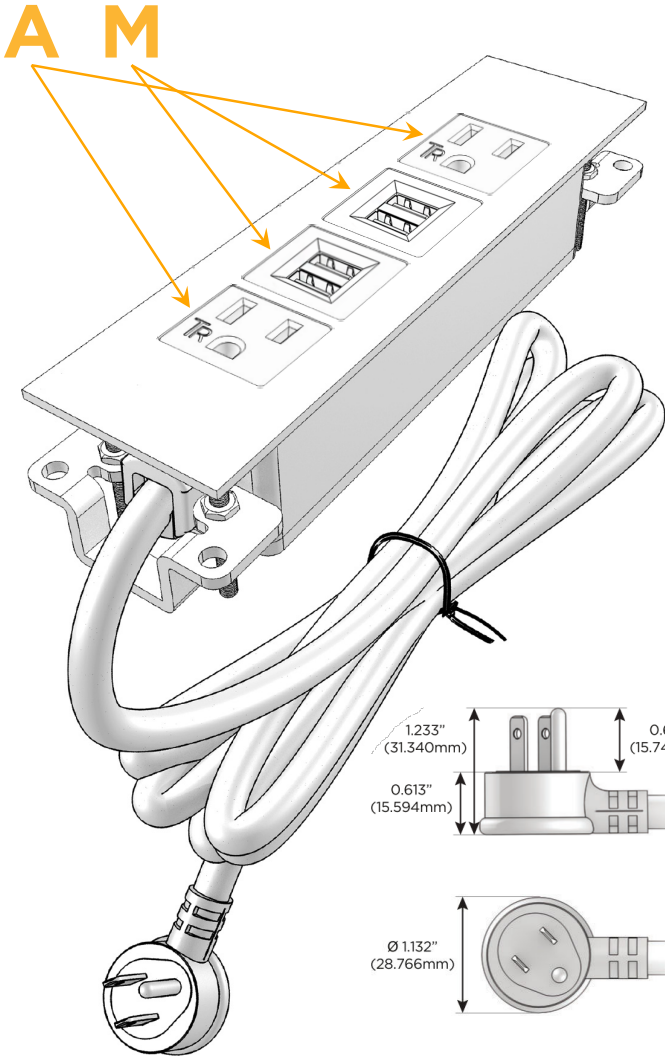

Trim Plate Finish: **SOLID BRASS BRUSHED**

Custom Finishes Available

M-POWER-4T-AMMA-BR4TP

Features:

Module/Port Options:

- A** Tamper Resistant AC Receptacle
- E** USB-A & USB-C (20W)
- M** Double USB-A (Fast Charging Ports - 18W)
- H** HDMI
- 6** CAT 6
- 12** RJ 12
- X** Switched AC
- Y** 3-Way Switch (Low Voltage)
- V** USB-C (45W High Speed Charging Port)
- S** USB-C (25W High Speed Charging Port)
- R** Switched AC (Rocker Switch)
- D** Dimmer Switch

Plug:

Supplied with Low Profile Flat 45° Angle 120 VAC Plug

Optional Standard Straight 120 VAC Plug

Optional Straight 120 VAC Pass-through Plug

- CLEAN, COMPACT DESIGN
- STREAMLINED
- LOW PROFILE
- SIDE-EXITING CORDS
- PLUG & PLAY
- 6' AC CORD & PLUG (FLAT PLUG STANDARD)
- CUSTOMIZABLE CONFIGURATIONS AND FINISHES
- UL LISTED FOR MOUNTING IN FURNITURE
- 15A

M-POWER-4T

AC POWER & DATA CONNECTIVITY SOLUTION

M-POWER-4T-AMMA-BR4TP

Specs:

Modules/Ports:

- A** Tamper Resistant AC Receptacle
- M** Double USB-A (Fast Charging Ports - 18W)

Distributed by

Mormax Company, Inc.