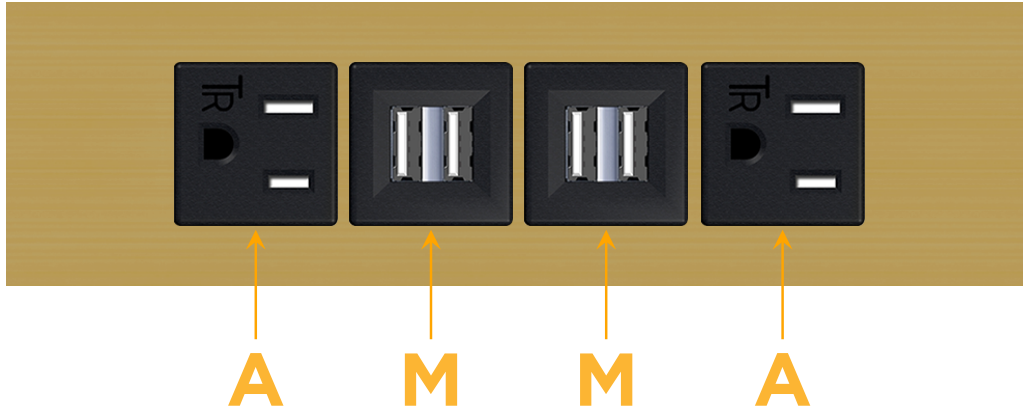

Trim Plate Finish: **SOLID BRASS BRUSHED**

Custom Finishes Available

M-POWER-4T-AMMA-BR4TP

Features:

Module/Port Options:

- A** Tamper Resistant AC Receptacle
- E** USB-A & USB-C (20W)
- M** Double USB-A (Fast Charging Ports - 18W)
- H** HDMI
- 6** CAT 6
- 12** RJ 12
- X** Switched AC
- Y** 3-Way Switch (Low Voltage)
- V** USB-C (45W High Speed Charging Port)
- S** USB-C (25W High Speed Charging Port)
- R** Switched AC (Rocker Switch)
- D** Dimmer Switch

Plug:

Supplied with Low Profile Flat 45° Angle 120 VAC Plug

Optional Standard Straight 120 VAC Plug

Optional Straight 120 VAC Pass-through Plug

- CLEAN, COMPACT DESIGN
- STREAMLINED
- LOW PROFILE
- SIDE-EXITING CORDS
- PLUG & PLAY
- 6' AC CORD & PLUG (FLAT PLUG STANDARD)
- CUSTOMIZABLE CONFIGURATIONS AND FINISHES
- UL LISTED FOR MOUNTING IN FURNITURE
- 15A

M-POWER-4T

AC POWER & DATA CONNECTIVITY SOLUTION

M-POWER-4T-AMMA-BR4TP

Specs:

Modules/Ports:

- A** Tamper Resistant AC Receptacle
- M** Double USB-A (Fast Charging Ports - 18W)

Distributed by

Mormax Company, Inc.