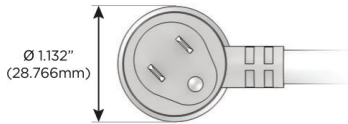

Plug:

Supplied with Low Profile Flat 45° Angle 120 VAC Plug

Optional Standard Straight 120 VAC Plug

Optional Straight 120 VAC Pass-through Plug

- CLEAN, COMPACT DESIGN
- STREAMLINED
- LOW PROFILE
- SIDE-EXITING CORDS
- PLUG & PLAY
- 6' AC CORD & PLUG (FLAT PLUG STANDARD)
- CUSTOMIZABLE CONFIGURATIONS AND FINISHES
- UL LISTED FOR MOUNTING IN FURNITURE
- 15A

M-POWER-4T

AC POWER & DATA CONNECTIVITY SOLUTION

M-POWER-4T-AMMA-BR4TP

Specs:

Modules/Ports:

- A** Tamper Resistant AC Receptacle
- M** Double USB-A (Fast Charging Ports - 18W)

Distributed by

Mormax Company, Inc.