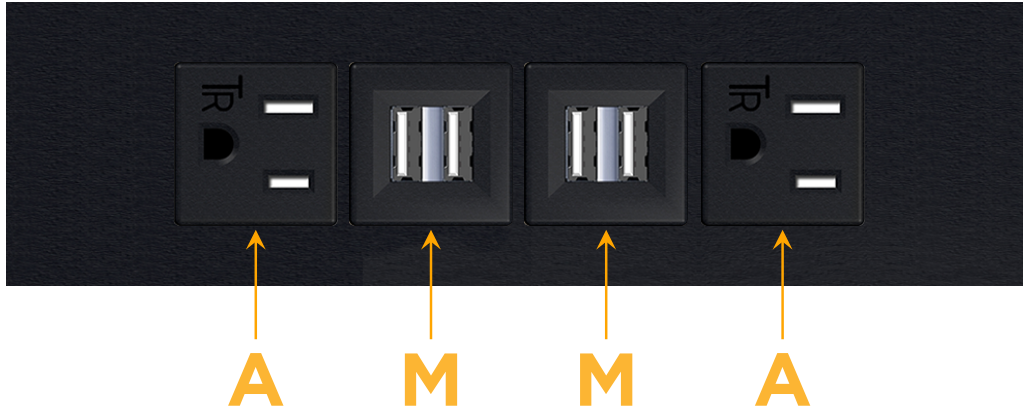

Trim Plate Finish: **BLACK (ABS)**

Custom Finishes Available

M-POWER-4T-AMMA-BATP

Features:

**Module/Port Options:**

- A** Tamper Resistant AC Receptacle
- E** USB-A & USB-C (20W)
- M** Double USB-A (Fast Charging Ports - 18W)
- H** HDMI
- 6** CAT 6
- 12** RJ 12
- X** Switched AC
- Y** 3-Way Switch (Low Voltage)
- V** USB-C (45W High Speed Charging Port)
- S** USB-C (25W High Speed Charging Port)
- R** Switched AC (Rocker Switch)
- D** Dimmer Switch

**Plug:**

Supplied with Low Profile Flat 45° Angle 120 VAC Plug

Optional Standard Straight 120 VAC Plug

Optional Straight 120 VAC Pass-through Plug

- CLEAN, COMPACT DESIGN
- STREAMLINED
- LOW PROFILE
- SIDE-EXITING CORDS
- PLUG & PLAY
- 6' AC CORD & PLUG (FLAT PLUG STANDARD)
- CUSTOMIZABLE CONFIGURATIONS AND FINISHES
- UL LISTED FOR MOUNTING IN FURNITURE
- 15A

# M-POWER-4T

AC POWER & DATA CONNECTIVITY SOLUTION

M-POWER-4T-AMMA-BATP

Specs:

**Modules/Ports:**

- A** Tamper Resistant AC Receptacle
- M** Double USB-A (Fast Charging Ports - 18W)

Distributed by

Mormax Company, Inc.