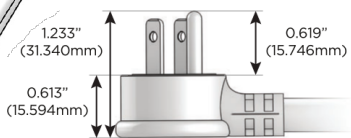

# M-POWER-4T

AC POWER & DATA CONNECTIVITY SOLUTION

M-POWER-4T-AMMA-BATP

Specs:

**Modules/Ports:**

- A** Tamper Resistant AC Receptacle
- M** Double USB-A (Fast Charging Ports - 18W)

Distributed by

Mormax Company, Inc.