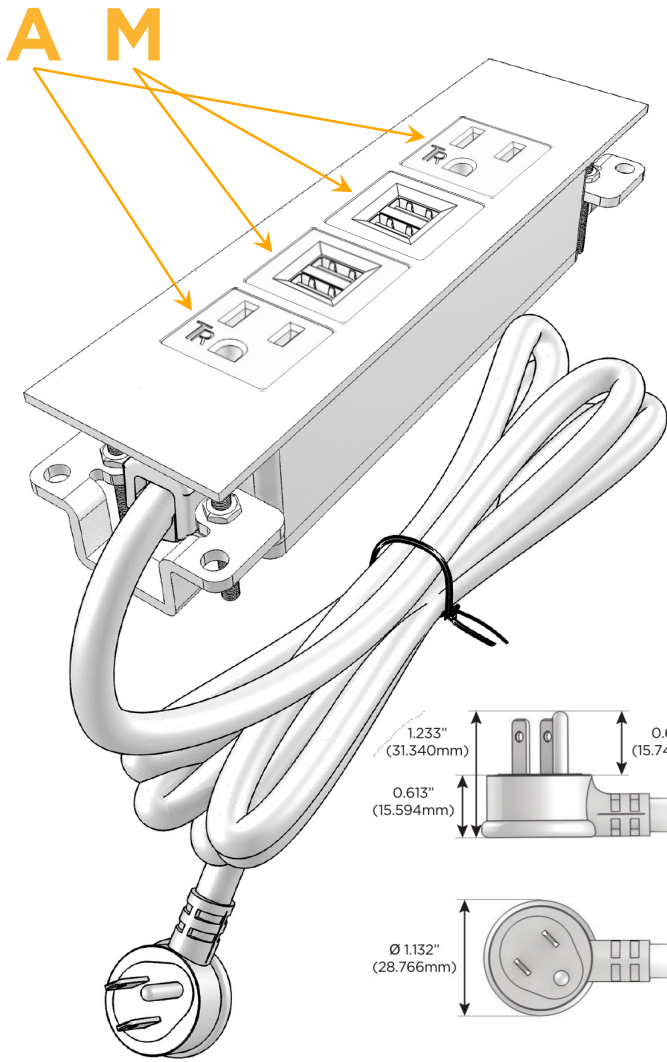

Trim Plate Finish: **BLACK (ABS)**

Custom Finishes Available

M-POWER-4T-AMMA-BATP

Features:

**Module/Port Options:**

- A** Tamper Resistant AC Receptacle
- E** USB-A & USB-C (20W)
- M** Double USB-A (Fast Charging Ports - 18W)
- H** HDMI
- 6** CAT 6
- 12** RJ 12
- X** Switched AC
- Y** 3-Way Switch (Low Voltage)
- V** USB-C (45W High Speed Charging Port)
- S** USB-C (25W High Speed Charging Port)
- R** Switched AC (Rocker Switch)
- D** Dimmer Switch

**Plug:**

Supplied with Low Profile Flat 45° Angle 120 VAC Plug

Optional Standard Straight 120 VAC Plug

Optional Straight 120 VAC Pass-through Plug

- CLEAN, COMPACT DESIGN
- STREAMLINED
- LOW PROFILE
- SIDE-EXITING CORDS
- PLUG & PLAY
- 6' AC CORD & PLUG (FLAT PLUG STANDARD)
- CUSTOMIZABLE CONFIGURATIONS AND FINISHES
- UL LISTED FOR MOUNTING IN FURNITURE
- 15A

# M-POWER-4T

AC POWER & DATA CONNECTIVITY SOLUTION

M-POWER-4T-AMMA-BATP

Specs:

**Modules/Ports:**

- A** Tamper Resistant AC Receptacle
- M** Double USB-A (Fast Charging Ports - 18W)

Distributed by

Mormax Company, Inc.