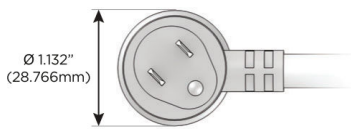

**Plug:**

Supplied with Low Profile Flat 45° Angle 120 VAC Plug

Optional Standard Straight 120 VAC Plug

Optional Straight 120 VAC Pass-through Plug

- CLEAN, COMPACT DESIGN
- STREAMLINED
- LOW PROFILE
- SIDE-EXITING CORDS
- PLUG & PLAY
- 6' AC CORD & PLUG (FLAT PLUG STANDARD)
- CUSTOMIZABLE CONFIGURATIONS AND FINISHES
- UL LISTED FOR MOUNTING IN FURNITURE
- 15A

# M-POWER-4T

AC POWER & DATA CONNECTIVITY SOLUTION

M-POWER-4T-AMMA-BATP

Specs:

**Modules/Ports:**

- A** Tamper Resistant AC Receptacle
- M** Double USB-A (Fast Charging Ports - 18W)

Distributed by

Mormax Company, Inc.