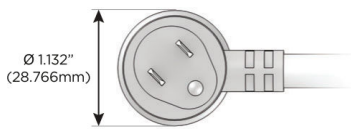

Plug:

Supplied with Low Profile Flat 45° Angle 120 VAC Plug

Optional Standard Straight 120 VAC Plug

Optional Straight 120 VAC Pass-through Plug

- CLEAN, COMPACT DESIGN
- STREAMLINED
- LOW PROFILE
- SIDE-EXITING CORDS
- PLUG & PLAY
- 6' AC CORD & PLUG (FLAT PLUG STANDARD)
- CUSTOMIZABLE CONFIGURATIONS AND FINISHES
- UL LISTED FOR MOUNTING IN FURNITURE
- 15A

M-POWER-4T

AC POWER & DATA CONNECTIVITY SOLUTION

M-POWER-4T-AMMA-B2ATP

Specs:

Modules/Ports:

- A** Tamper Resistant AC Receptacle
- M** Double USB-A (Fast Charging Ports - 18W)

Distributed by

Mormax Company, Inc.