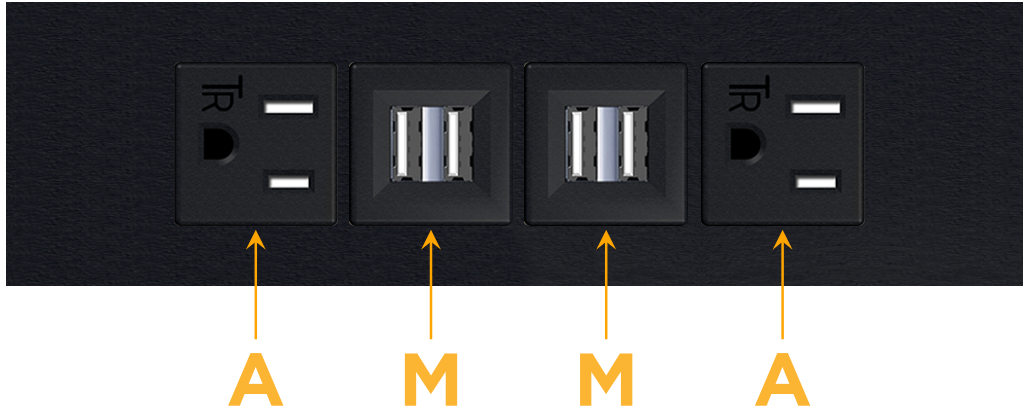

Trim Plate Finish: **SATIN BLACK (ABS)**

Custom Finishes Available

M-POWER-4T-AMMA-B2ATP

Features:

Module/Port Options:

- A** Tamper Resistant AC Receptacle
- E** USB-A & USB-C (20W)
- M** Double USB-A (Fast Charging Ports - 18W)
- H** HDMI
- 6** CAT 6
- 12** RJ 12
- X** Switched AC
- Y** 3-Way Switch (Low Voltage)
- V** USB-C (45W High Speed Charging Port)
- S** USB-C (25W High Speed Charging Port)
- R** Switched AC (Rocker Switch)
- D** Dimmer Switch

Plug:

Supplied with Low Profile Flat 45° Angle 120 VAC Plug

Optional Standard Straight 120 VAC Plug

Optional Straight 120 VAC Pass-through Plug

- CLEAN, COMPACT DESIGN
- STREAMLINED
- LOW PROFILE
- SIDE-EXITING CORDS
- PLUG & PLAY
- 6' AC CORD & PLUG (FLAT PLUG STANDARD)
- CUSTOMIZABLE CONFIGURATIONS AND FINISHES
- UL LISTED FOR MOUNTING IN FURNITURE
- 15A

M-POWER-4T

AC POWER & DATA CONNECTIVITY SOLUTION

M-POWER-4T-AMMA-B2ATP

Specs:

Modules/Ports:

- A** Tamper Resistant AC Receptacle
- M** Double USB-A (Fast Charging Ports - 18W)

Distributed by

Mormax Company, Inc.