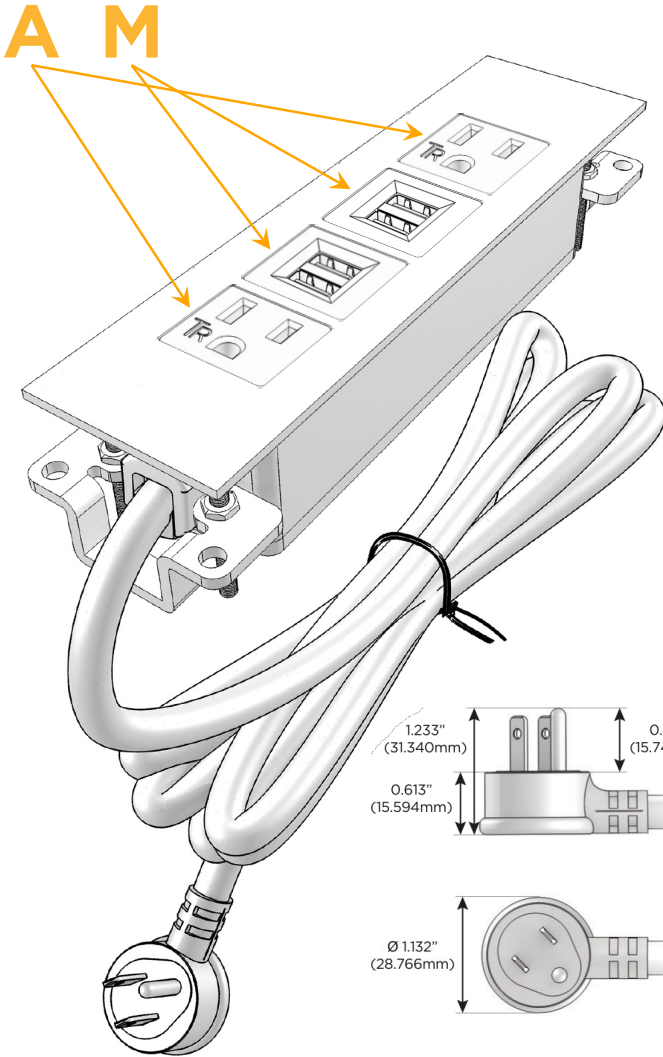

Trim Plate Finish: **SATIN BLACK (ABS)**

Custom Finishes Available

M-POWER-4T-AMMA-B2ATP

Features:

Module/Port Options:

- A** Tamper Resistant AC Receptacle
- E** USB-A & USB-C (20W)
- M** Double USB-A (Fast Charging Ports - 18W)
- H** HDMI
- 6** CAT 6
- 12** RJ 12
- X** Switched AC
- Y** 3-Way Switch (Low Voltage)
- V** USB-C (45W High Speed Charging Port)
- S** USB-C (25W High Speed Charging Port)
- R** Switched AC (Rocker Switch)
- D** Dimmer Switch

Plug:

Supplied with Low Profile Flat 45° Angle 120 VAC Plug

Optional Standard Straight 120 VAC Plug

Optional Straight 120 VAC Pass-through Plug

- CLEAN, COMPACT DESIGN
- STREAMLINED
- LOW PROFILE
- SIDE-EXITING CORDS
- PLUG & PLAY
- 6' AC CORD & PLUG (FLAT PLUG STANDARD)
- CUSTOMIZABLE CONFIGURATIONS AND FINISHES
- UL LISTED FOR MOUNTING IN FURNITURE
- 15A

M-POWER-4T

AC POWER & DATA CONNECTIVITY SOLUTION

M-POWER-4T-AMMA-B2ATP

Specs:

Modules/Ports:

- A** Tamper Resistant AC Receptacle
- M** Double USB-A (Fast Charging Ports - 18W)

Distributed by

Mormax Company, Inc.