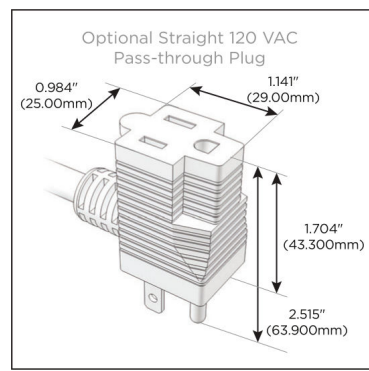

Plug:

Supplied with Low Profile Flat 45° Angle 120 VAC Plug

Optional Standard Straight 120 VAC Plug

Optional Straight 120 VAC Pass-through Plug

- CLEAN, COMPACT DESIGN
- STREAMLINED
- LOW PROFILE
- SIDE-EXITING CORDS
- PLUG & PLAY
- 6' AC CORD & PLUG (FLAT PLUG STANDARD)
- CUSTOMIZABLE CONFIGURATIONS AND FINISHES
- UL LISTED FOR MOUNTING IN FURNITURE
- 15A

M-POWER-4T

AC POWER & DATA CONNECTIVITY SOLUTION

M-POWER-4T-AMMA-B2ATP

Specs:

Modules/Ports:

- A** Tamper Resistant AC Receptacle
- M** Double USB-A (Fast Charging Ports - 18W)

Distributed by

Mormax Company, Inc.