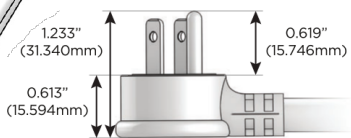

M-POWER-4T

AC POWER & DATA CONNECTIVITY SOLUTION

M-POWER-4T-AMMA-B2ATP

Specs:

Modules/Ports:

- A** Tamper Resistant AC Receptacle
- M** Double USB-A (Fast Charging Ports - 18W)

Distributed by

Mormax Company, Inc.