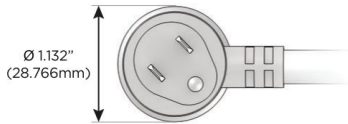

#### Plug:

Supplied with Low Profile Flat 45° Angle 120 VAC Plug

Optional Standard Straight 120 VAC Plug

Optional Straight 120 VAC Pass-through Plug

- CLEAN, COMPACT DESIGN
- STREAMLINED
- LOW PROFILE
- SIDE-EXITING CORDS
- PLUG & PLAY
- 6' AC CORD & PLUG (FLAT PLUG STANDARD)
- CUSTOMIZABLE CONFIGURATIONS AND FINISHES
- UL LISTED FOR MOUNTING IN FURNITURE
- 15A

# M-POWER-4T

AC POWER & DATA CONNECTIVITY SOLUTION

M-POWER-4T-AMMA-APATP

Specs:

**Modules/Ports:**

- A** Tamper Resistant AC Receptacle
- M** Double USB-A (Fast Charging Ports - 18W)

Distributed by

Mormax Company, Inc.