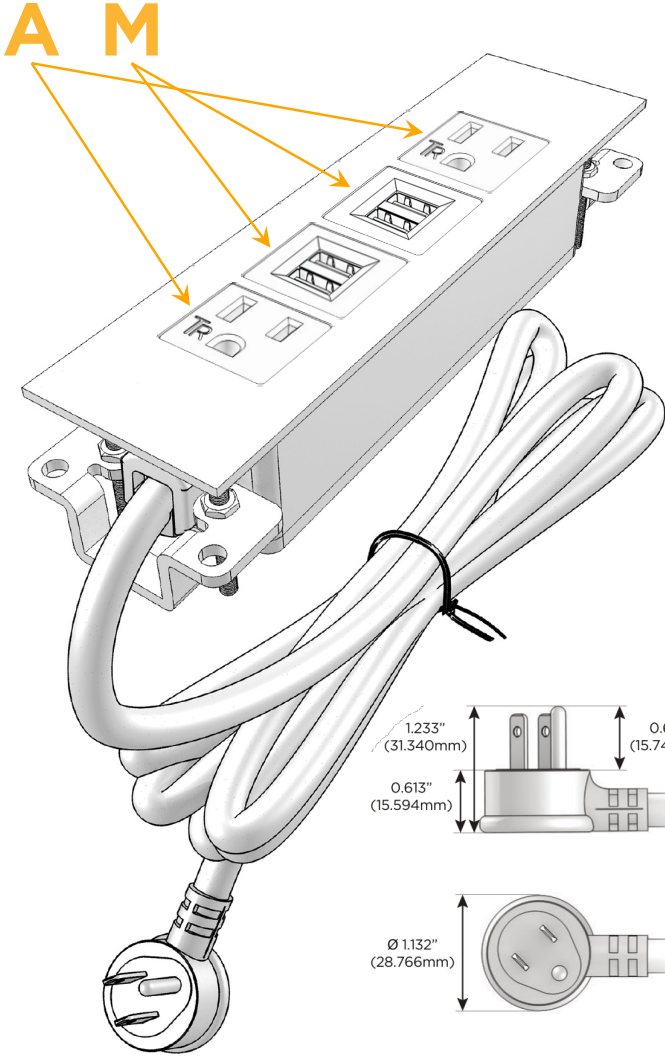

#### Module/Port Options:

- A** Tamper Resistant AC Receptacle
- E** USB-A & USB-C (20W)
- M** Double USB-A (Fast Charging Ports - 18W)
- H** HDMI
- 6** CAT 6
- 12** RJ 12
- X** Switched AC
- Y** 3-Way Switch (Low Voltage)
- V** USB-C (45W High Speed Charging Port)
- S** USB-C (25W High Speed Charging Port)
- R** Switched AC (Rocker Switch)
- D** Dimmer Switch

#### Plug:

Supplied with Low Profile Flat 45° Angle 120 VAC Plug

Optional Standard Straight 120 VAC Plug

Optional Straight 120 VAC Pass-through Plug

- CLEAN, COMPACT DESIGN
- STREAMLINED
- LOW PROFILE
- SIDE-EXITING CORDS
- PLUG & PLAY
- 6' AC CORD & PLUG (FLAT PLUG STANDARD)
- CUSTOMIZABLE CONFIGURATIONS AND FINISHES
- UL LISTED FOR MOUNTING IN FURNITURE
- 15A

# M-POWER-4T

AC POWER & DATA CONNECTIVITY SOLUTION

M-POWER-4T-AMMA-APATP

Specs:

**Modules/Ports:**

- A** Tamper Resistant AC Receptacle
- M** Double USB-A (Fast Charging Ports - 18W)

Distributed by

Mormax Company, Inc.