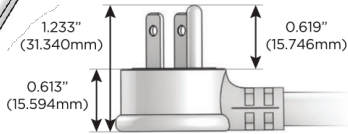

#### Plug:

Supplied with Low Profile Flat 45° Angle 120 VAC Plug

Optional Standard Straight 120 VAC Plug

Optional Straight 120 VAC Pass-through Plug

- CLEAN, COMPACT DESIGN
- STREAMLINED
- LOW PROFILE
- SIDE-EXITING CORDS
- PLUG & PLAY
- 6' AC CORD & PLUG (FLAT PLUG STANDARD)
- CUSTOMIZABLE CONFIGURATIONS AND FINISHES
- UL LISTED FOR MOUNTING IN FURNITURE
- 15A

# M-POWER-4T

AC POWER & DATA CONNECTIVITY SOLUTION

M-POWER-4T-AMMA-APATP

Specs:

**Modules/Ports:**

- A** Tamper Resistant AC Receptacle
- M** Double USB-A (Fast Charging Ports - 18W)

Distributed by

Mormax Company, Inc.