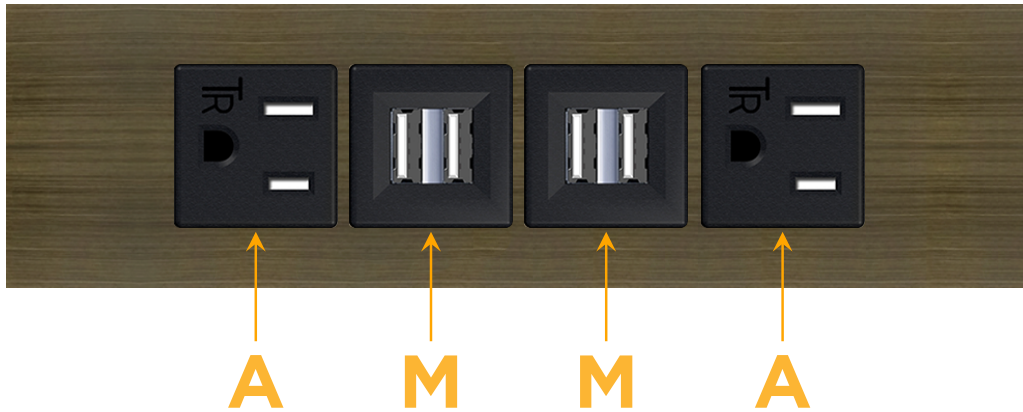

M-POWER-4T

AC POWER & DATA CONNECTIVITY SOLUTION

M-POWER-4T-AMMA-APATP

Distributed by

Mormax Company, Inc.

8 Westchester Plaza

Elmsford, NY 10523

914-699-0101

sales@mormax.com

mormax.com

Metro Light & Power's line of power & data solutions offers sophisticated design elements combined with greater ease of installation. Streamlined and low-profile, enhanced by side-exiting cords, our outlets advance the industry with their cutting edge look and feel. We believe flexibility is key, and we provide a variety of mounting options, including the ability to mount in limited spaces. Our outlets are available in many finishes and configurations, in addition to a custom color and finish capability for our clients.

Trim Plate Finish: **SPECIAL ANTIQUE BRONZE (ABS)**

Custom Finishes Available

M-POWER-4T-AMMA-APATP

Features:

Module/Port Options:

- **A** Tamper Resistant AC Receptacle
- **E** USB-A & USB-C (20W)
- **M** Double USB-A (Fast Charging Ports - 18W)
- **H** HDMI
- **6** CAT 6
- **12** RJ 12
- **X** Switched AC
- **Y** 3-Way Switch (Low Voltage)
- **V** USB-C (45W High Speed Charging Port)
- **S** USB-C (25W High Speed Charging Port)
- **R** Switched AC (Rocker Switch)
- **D** Dimmer Switch

Plug:

Supplied with Low Profile Flat 45° Angle 120 VAC Plug

Optional Standard Straight 120 VAC Plug

Optional Straight 120 VAC Pass-through Plug

- CLEAN, COMPACT DESIGN
- STREAMLINED
- LOW PROFILE
- SIDE-EXITING CORDS
- PLUG & PLAY
- 6' AC CORD & PLUG (FLAT PLUG STANDARD)
- CUSTOMIZABLE CONFIGURATIONS AND FINISHES
- UL LISTED FOR MOUNTING IN FURNITURE
- 15A