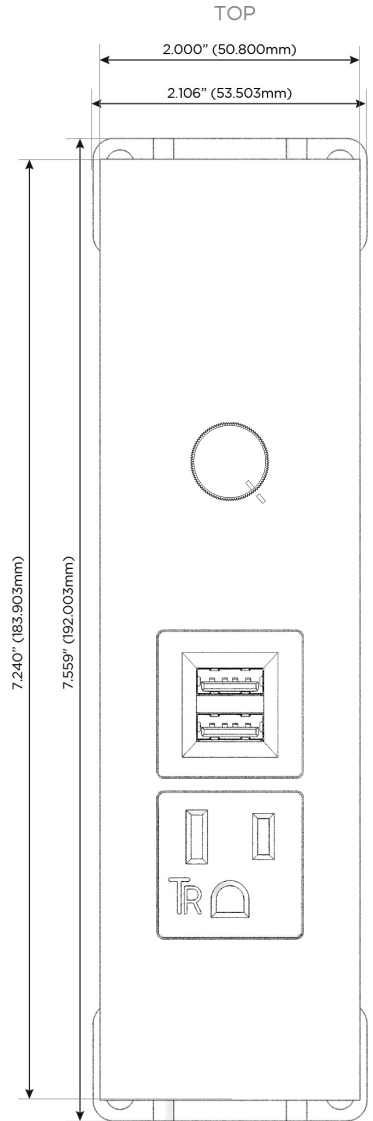

M-POWER-4T

AC POWER & DATA CONNECTIVITY SOLUTION

M-POWER-4T-AMD-SS4TP

Specs:

Modules/Ports:

- **A** Tamper Resistant AC Receptacle
- **M** Double USB-A (Fast Charging Ports - 18W)
- **D** Dimmer Switch

A M D

Distributed by

Mormax Company, Inc.

8 Westchester Plaza

Elmsford, NY 10523

914-699-0101

sales@mormax.com

mormax.com