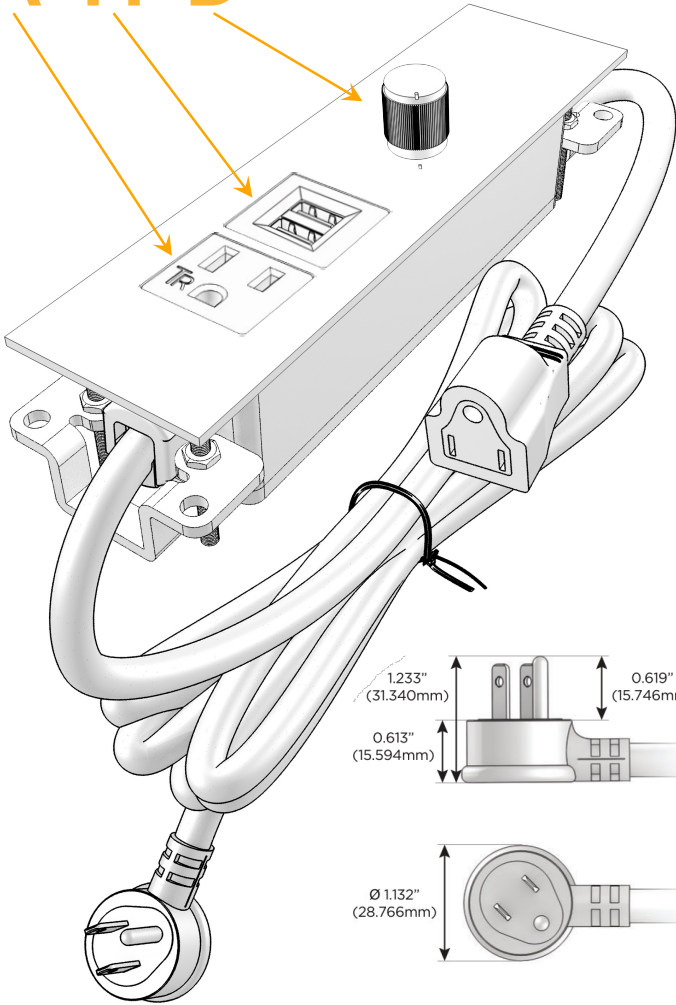

M-POWER-4T

AC POWER & DATA CONNECTIVITY SOLUTION

M-POWER-4T-AMD-SS4TP

Specs:

Modules/Ports:

- **A** Tamper Resistant AC Receptacle
- **M** Double USB-A (Fast Charging Ports - 18W)
- **D** Dimmer Switch

A M D

Distributed by

Mormax Company, Inc.

8 Westchester Plaza

Elmsford, NY 10523

914-699-0101

sales@mormax.com

mormax.com