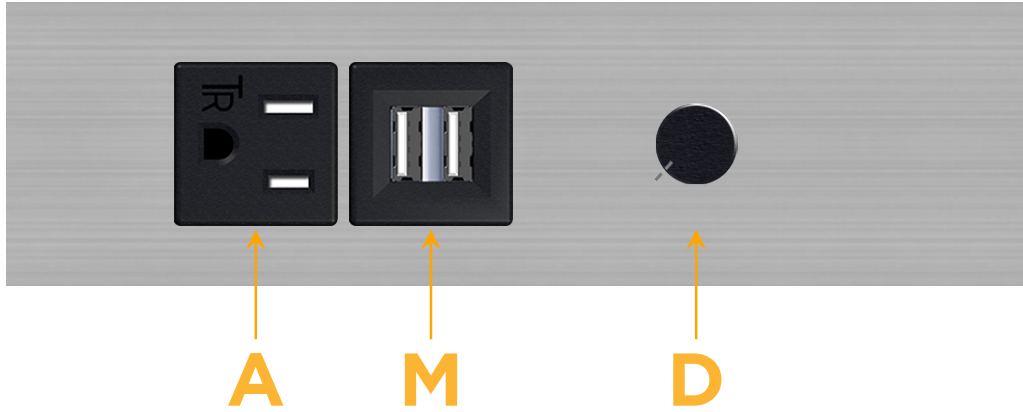

Trim Plate Finish: **STAINLESS STEEL BRUSHED**

Custom Finishes Available

M-POWER-4T-AMD-SS4TP

Features:

**Module/Port Options:**

- A** Tamper Resistant AC Receptacle
- E** USB-A & USB-C (20W)
- M** Double USB-A (Fast Charging Ports - 18W)
- H** HDMI
- 6** CAT 6
- 12** RJ 12
- X** Switched AC
- Y** 3-Way Switch (Low Voltage)
- V** USB-C (45W High Speed Charging Port)
- S** USB-C (25W High Speed Charging Port)
- R** Switched AC (Rocker Switch)
- D** Dimmer Switch

**Plug:**

Supplied with Low Profile Flat 45° Angle 120 VAC Plug

Optional Standard Straight 120 VAC Plug

Optional Straight 120 VAC Pass-through Plug

- CLEAN, COMPACT DESIGN
- STREAMLINED
- LOW PROFILE
- SIDE-EXITING CORDS
- PLUG & PLAY
- 6' AC CORD & PLUG (FLAT PLUG STANDARD)
- CUSTOMIZABLE CONFIGURATIONS AND FINISHES
- ETL LISTED FOR MOUNTING IN FURNITURE
- 15A

### Modules/Ports:

- A** Tamper Resistant AC Receptacle
- M** Double USB-A (Fast Charging Ports - 18W)
- D** Dimmer Switch