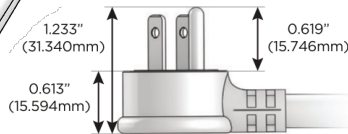

### Plug:

Supplied with Low Profile Flat 45° Angle 120 VAC Plug

Optional Standard Straight 120 VAC Plug

Optional Straight 120 VAC Pass-through Plug

- CLEAN, COMPACT DESIGN
- STREAMLINED
- LOW PROFILE
- SIDE-EXITING CORDS
- PLUG & PLAY
- 6' AC CORD & PLUG (FLAT PLUG STANDARD)
- CUSTOMIZABLE CONFIGURATIONS AND FINISHES
- UL LISTED FOR MOUNTING IN FURNITURE
- 15A

# M-POWER-4T

AC POWER & DATA CONNECTIVITY SOLUTION

M-POWER-4T-AMAX-CUATP

Specs:

**Modules/Ports:**

- A** Tamper Resistant AC Receptacle
- M** Double USB-A (Fast Charging Ports - 18W)
- X** Switched AC

**A M X**