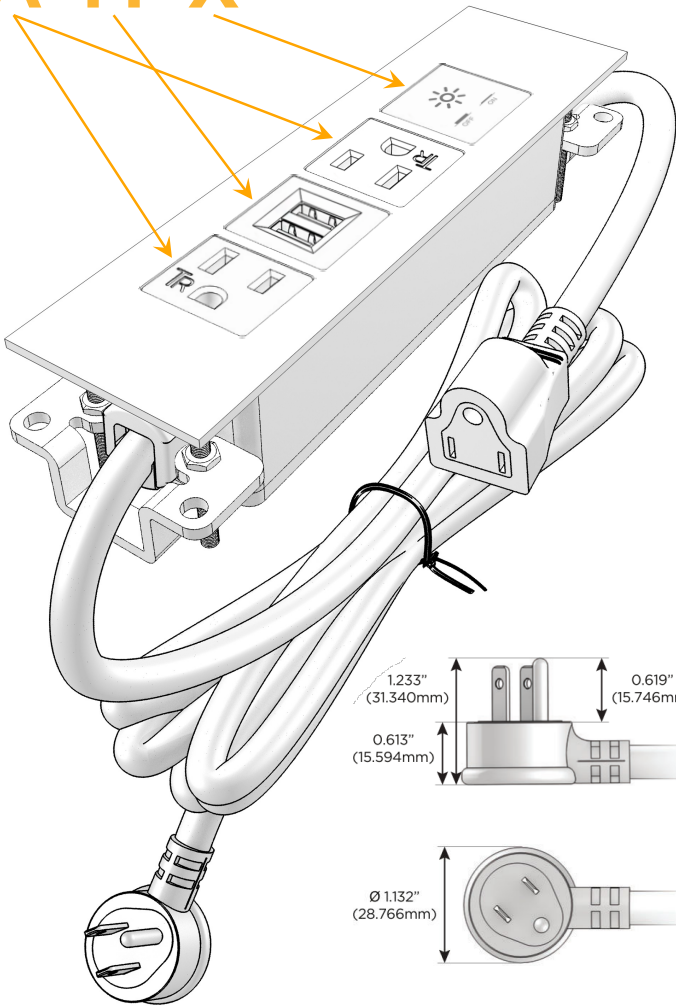

### Module/Port Options:

- A** Tamper Resistant AC Receptacle
- E** USB-A & USB-C (20W)
- M** Double USB-A (Fast Charging Ports - 18W)
- H** HDMI
- 6** CAT 6
- 12** RJ 12
- X** Switched AC
- Y** 3-Way Switch (Low Voltage)
- V** USB-C (45W High Speed Charging Port)
- S** USB-C (25W High Speed Charging Port)
- R** Switched AC (Rocker Switch)
- D** Dimmer Switch

### Plug:

Supplied with Low Profile Flat 45° Angle 120 VAC Plug

Optional Standard Straight 120 VAC Plug

Optional Straight 120 VAC Pass-through Plug

- CLEAN, COMPACT DESIGN
- STREAMLINED
- LOW PROFILE
- SIDE-EXITING CORDS
- PLUG & PLAY
- 6' AC CORD & PLUG (FLAT PLUG STANDARD)
- CUSTOMIZABLE CONFIGURATIONS AND FINISHES
- UL LISTED FOR MOUNTING IN FURNITURE
- 15A

# M-POWER-4T

AC POWER & DATA CONNECTIVITY SOLUTION

M-POWER-4T-AMAX-CUATP

Specs:

**Modules/Ports:**

- A** Tamper Resistant AC Receptacle
- M** Double USB-A (Fast Charging Ports - 18W)
- X** Switched AC

**A M X**