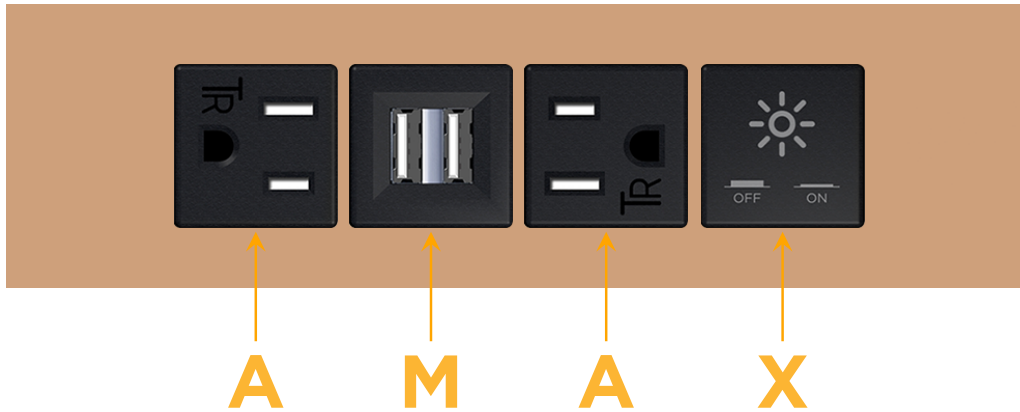

M-POWER-4T

AC POWER & DATA CONNECTIVITY SOLUTION

M-POWER-4T-AMAX-CUATP

Distributed by

Mormax Company, Inc.

8 Westchester Plaza

Elmsford, NY 10523

914-699-0101

sales@mormax.com

mormax.com

Metro Light & Power's line of power & data solutions offers sophisticated design elements combined with greater ease of installation. Streamlined and low-profile, enhanced by side-exiting cords, our outlets advance the industry with their cutting edge look and feel. We believe flexibility is key, and we provide a variety of mounting options, including the ability to mount in limited spaces. Our outlets are available in many finishes and configurations, in addition to a custom color and finish capability for our clients.

Trim Plate Finish: **COPPER (ABS)**

Custom Finishes Available

M-POWER-4T-AMAX-CUATP

Features:

Module/Port Options:

- **A** Tamper Resistant AC Receptacle
- **E** USB-A & USB-C (20W)
- **M** Double USB-A (Fast Charging Ports - 18W)
- **H** HDMI
- **6** CAT 6
- **12** RJ 12
- **X** Switched AC
- **Y** 3-Way Switch (Low Voltage)
- **V** USB-C (45W High Speed Charging Port)
- **S** USB-C (25W High Speed Charging Port)
- **R** Switched AC (Rocker Switch)
- **D** Dimmer Switch

Plug:

Supplied with Low Profile Flat 45° Angle 120 VAC Plug

Optional Standard Straight 120 VAC Plug

Optional Straight 120 VAC Pass-through Plug

- CLEAN, COMPACT DESIGN
- STREAMLINED
- LOW PROFILE
- SIDE-EXITING CORDS
- PLUG & PLAY
- 6' AC CORD & PLUG (FLAT PLUG STANDARD)
- CUSTOMIZABLE CONFIGURATIONS AND FINISHES
- UL LISTED FOR MOUNTING IN FURNITURE
- 15A