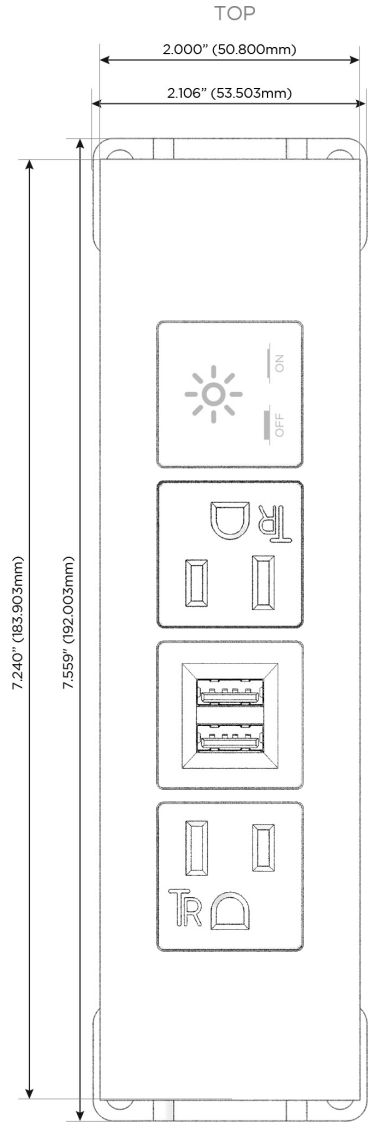

M-POWER-4T

AC POWER & DATA CONNECTIVITY SOLUTION

M-POWER-4T-AMAX-BZTP

Specs:

Modules/Ports:

- **A** Tamper Resistant AC Receptacle
- **M** Double USB-A (Fast Charging Ports - 18W)
- **X** Switched AC

A M X

Distributed by

Mormax Company, Inc.

8 Westchester Plaza

Elmsford, NY 10523

914-699-0101

sales@mormax.com

mormax.com