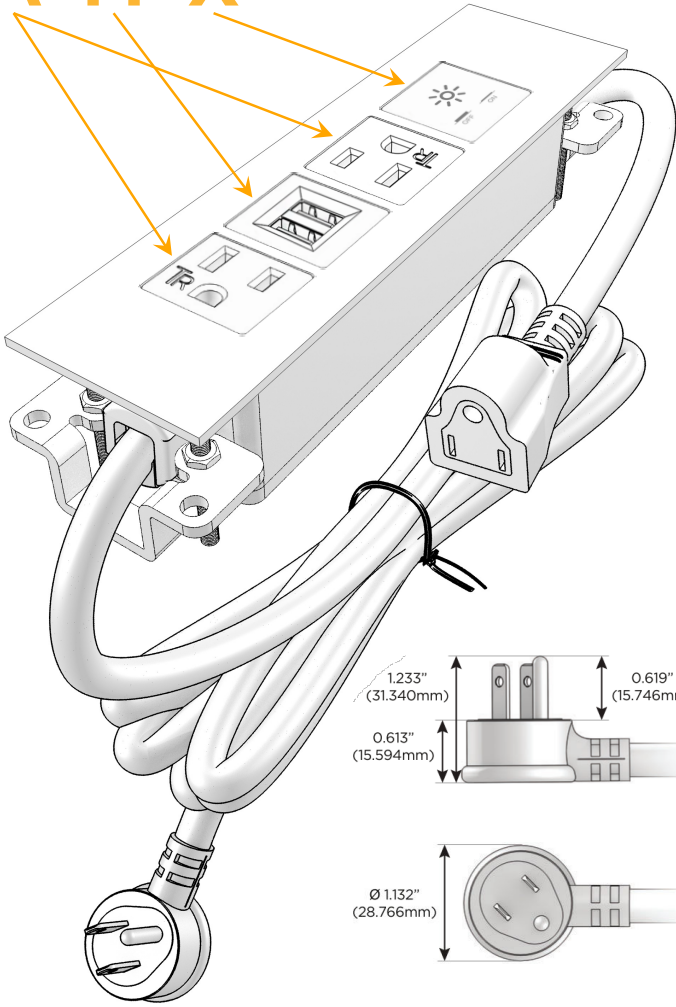

M-POWER-4T

AC POWER & DATA CONNECTIVITY SOLUTION

M-POWER-4T-AMAX-BZTP

Specs:

Modules/Ports:

- **A** Tamper Resistant AC Receptacle
- **M** Double USB-A (Fast Charging Ports - 18W)
- **X** Switched AC

A M X

Distributed by

Mormax Company, Inc.

8 Westchester Plaza

Elmsford, NY 10523

914-699-0101

sales@mormax.com

mormax.com