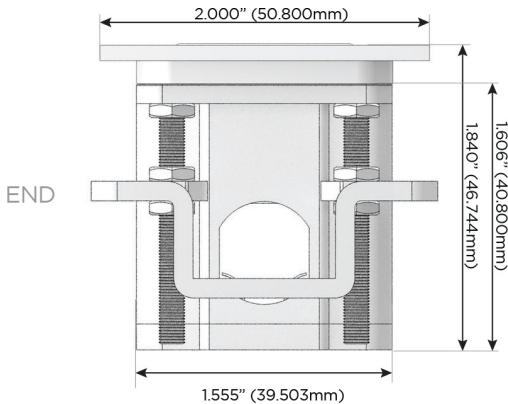

M-POWER-4T

AC POWER & DATA CONNECTIVITY SOLUTION

M-POWER-4T-AMAX-BZTP

Specs:

Modules/Ports:

- **A** Tamper Resistant AC Receptacle
- **M** Double USB-A (Fast Charging Ports - 18W)
- **X** Switched AC

A M X

Distributed by

Mormax Company, Inc.

8 Westchester Plaza

Elmsford, NY 10523

914-699-0101

sales@mormax.com

mormax.com