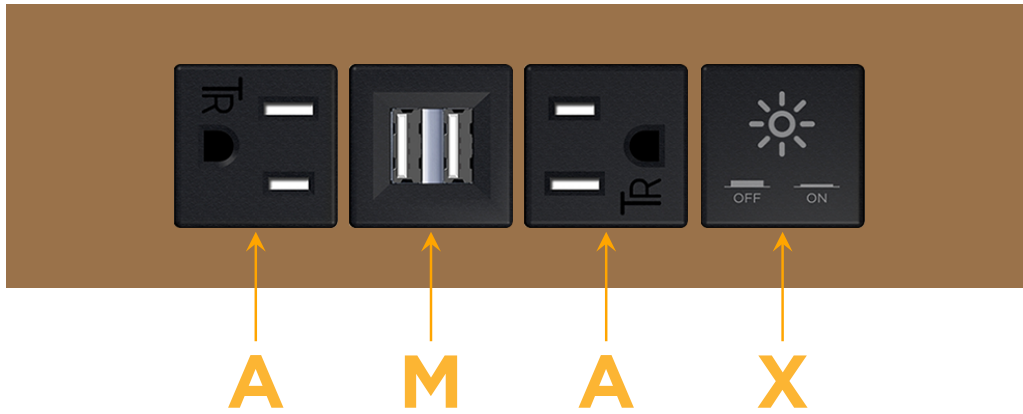

M-POWER-4T

AC POWER & DATA CONNECTIVITY SOLUTION

M-POWER-4T-AMAX-BZTP

Distributed by

Mormax Company, Inc.

8 Westchester Plaza

Elmsford, NY 10523

914-699-0101

sales@mormax.com

mormax.com

Metro Light & Power's line of power & data solutions offers sophisticated design elements combined with greater ease of installation. Streamlined and low-profile, enhanced by side-exiting cords, our outlets advance the industry with their cutting edge look and feel. We believe flexibility is key, and we provide a variety of mounting options, including the ability to mount in limited spaces. Our outlets are available in many finishes and configurations, in addition to a custom color and finish capability for our clients.

Trim Plate Finish: **SOLID BRONZE**

Custom Finishes Available

M-POWER-4T-AMAX-BZTP

Features:

Module/Port Options:

- **A** Tamper Resistant AC Receptacle
- **E** USB-A & USB-C (20W)
- **M** Double USB-A (Fast Charging Ports - 18W)
- **H** HDMI
- **6** CAT 6
- **12** RJ 12
- **X** Switched AC
- **Y** 3-Way Switch (Low Voltage)
- **V** USB-C (45W High Speed Charging Port)
- **S** USB-C (25W High Speed Charging Port)
- **R** Switched AC (Rocker Switch)
- **D** Dimmer Switch

Plug:

Supplied with Low Profile Flat 45° Angle 120 VAC Plug

Optional Standard Straight 120 VAC Plug

Optional Straight 120 VAC Pass-through Plug

- CLEAN, COMPACT DESIGN
- STREAMLINED
- LOW PROFILE
- SIDE-EXITING CORDS
- PLUG & PLAY
- 6' AC CORD & PLUG (FLAT PLUG STANDARD)
- CUSTOMIZABLE CONFIGURATIONS AND FINISHES
- UL LISTED FOR MOUNTING IN FURNITURE
- 15A