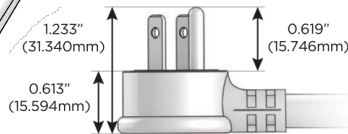

M-POWER-4T

AC POWER & DATA CONNECTIVITY SOLUTION

M-POWER-4T-AMAX-BZATP

Specs:

Modules/Ports:

- A** Tamper Resistant AC Receptacle
- M** Double USB-A (Fast Charging Ports - 18W)
- X** Switched AC

A M X

Distributed by