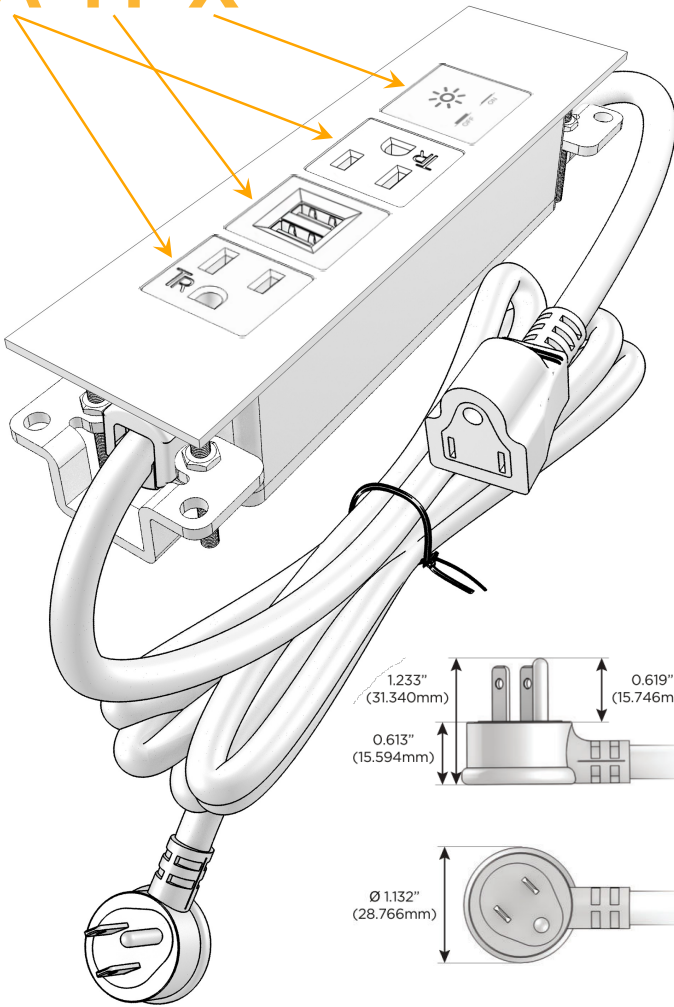

Trim Plate Finish: **STANDARD BRONZE (ABS)**

Custom Finishes Available

M-POWER-4T-AMAX-BZATP

Features:

Module/Port Options:

- A** Tamper Resistant AC Receptacle
- E** USB-A & USB-C (20W)
- M** Double USB-A (Fast Charging Ports - 18W)
- H** HDMI
- 6** CAT 6
- 12** RJ 12
- X** Switched AC
- Y** 3-Way Switch (Low Voltage)
- V** USB-C (45W High Speed Charging Port)
- S** USB-C (25W High Speed Charging Port)
- R** Switched AC (Rocker Switch)
- D** Dimmer Switch

Plug:

Supplied with Low Profile Flat 45° Angle 120 VAC Plug

Optional Standard Straight 120 VAC Plug

Optional Straight 120 VAC Pass-through Plug

- CLEAN, COMPACT DESIGN
- STREAMLINED
- LOW PROFILE
- SIDE-EXITING CORDS
- PLUG & PLAY
- 6' AC CORD & PLUG (FLAT PLUG STANDARD)
- CUSTOMIZABLE CONFIGURATIONS AND FINISHES
- UL LISTED FOR MOUNTING IN FURNITURE
- 15A

M-POWER-4T

AC POWER & DATA CONNECTIVITY SOLUTION

M-POWER-4T-AMAX-BZATP

Specs:

Modules/Ports:

- A** Tamper Resistant AC Receptacle
- M** Double USB-A (Fast Charging Ports - 18W)
- X** Switched AC

A M X

Distributed by