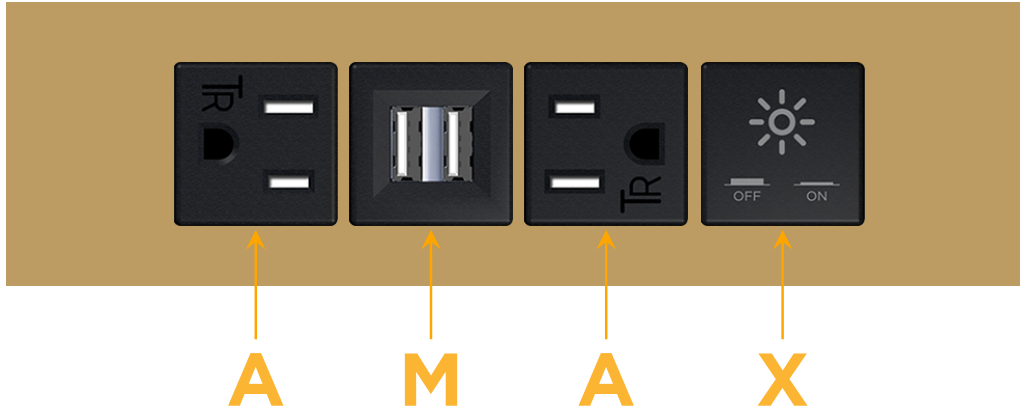

Trim Plate Finish: **STANDARD BRONZE (ABS)**

Custom Finishes Available

M-POWER-4T-AMAX-BZATP

Features:

Module/Port Options:

- A** Tamper Resistant AC Receptacle
- E** USB-A & USB-C (20W)
- M** Double USB-A (Fast Charging Ports - 18W)
- H** HDMI
- 6** CAT 6
- 12** RJ 12
- X** Switched AC
- Y** 3-Way Switch (Low Voltage)
- V** USB-C (45W High Speed Charging Port)
- S** USB-C (25W High Speed Charging Port)
- R** Switched AC (Rocker Switch)
- D** Dimmer Switch

Plug:

Supplied with Low Profile Flat 45° Angle 120 VAC Plug

Optional Standard Straight 120 VAC Plug

Optional Straight 120 VAC Pass-through Plug

- CLEAN, COMPACT DESIGN
- STREAMLINED
- LOW PROFILE
- SIDE-EXITING CORDS
- PLUG & PLAY
- 6' AC CORD & PLUG (FLAT PLUG STANDARD)
- CUSTOMIZABLE CONFIGURATIONS AND FINISHES
- UL LISTED FOR MOUNTING IN FURNITURE
- 15A

M-POWER-4T

AC POWER & DATA CONNECTIVITY SOLUTION

M-POWER-4T-AMAX-BZATP

Specs:

Modules/Ports:

- A** Tamper Resistant AC Receptacle
- M** Double USB-A (Fast Charging Ports - 18W)
- X** Switched AC

A M X

Distributed by