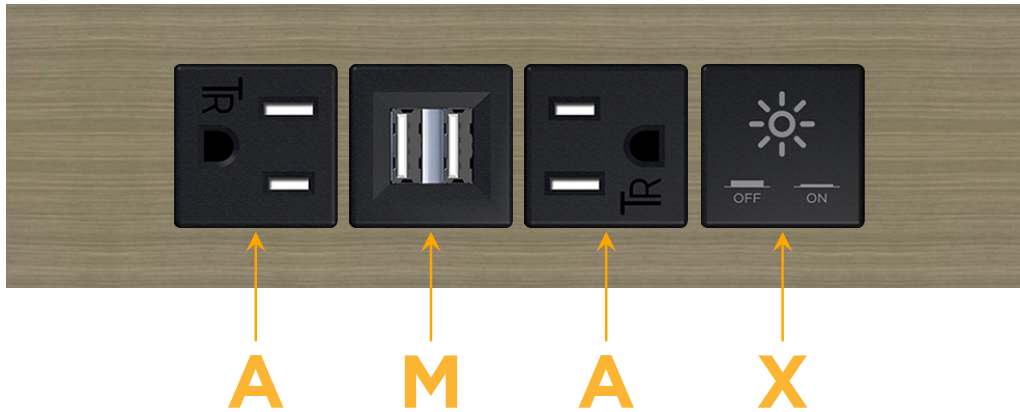

M-POWER-4T

AC POWER & DATA CONNECTIVITY SOLUTION

M-POWER-4T-AMAX-BZ5AATP

Distributed by

Mormax Company, Inc.

8 Westchester Plaza

Elmsford, NY 10523

914-699-0101

sales@mormax.com

mormax.com

Metro Light & Power's line of power & data solutions offers sophisticated design elements combined with greater ease of installation. Streamlined and low-profile, enhanced by side-exiting cords, our outlets advance the industry with their cutting edge look and feel. We believe flexibility is key, and we provide a variety of mounting options, including the ability to mount in limited spaces. Our outlets are available in many finishes and configurations, in addition to a custom color and finish capability for our clients.

Trim Plate Finish: **ANTIQUED ARCHITECTURAL BRONZE (ABS)**

Custom Finishes Available

M-POWER-4T-AMAX-BZ5AATP

Features:

Module/Port Options:

- **A** Tamper Resistant AC Receptacle
- **E** USB-A & USB-C (20W)
- **M** Double USB-A (Fast Charging Ports - 18W)
- **H** HDMI
- **6** CAT 6
- **12** RJ 12
- **X** Switched AC
- **Y** 3-Way Switch (Low Voltage)
- **V** USB-C (45W High Speed Charging Port)
- **S** USB-C (25W High Speed Charging Port)
- **R** Switched AC (Rocker Switch)
- **D** Dimmer Switch

Plug:

Supplied with Low Profile Flat 45° Angle 120 VAC Plug

Optional Standard Straight 120 VAC Plug

Optional Straight 120 VAC Pass-through Plug

- CLEAN, COMPACT DESIGN
- STREAMLINED
- LOW PROFILE
- SIDE-EXITING CORDS
- PLUG & PLAY
- 6' AC CORD & PLUG (FLAT PLUG STANDARD)
- CUSTOMIZABLE CONFIGURATIONS AND FINISHES
- UL LISTED FOR MOUNTING IN FURNITURE
- 15A