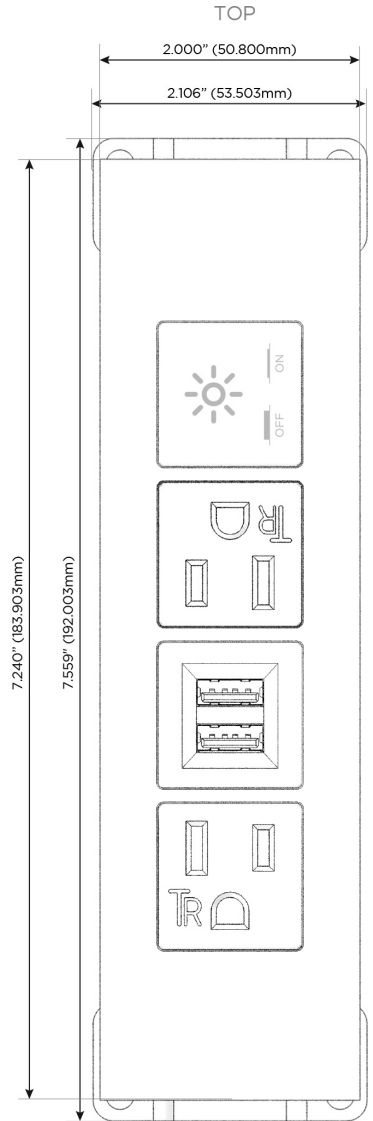

M-POWER-4T

AC POWER & DATA CONNECTIVITY SOLUTION

M-POWER-4T-AMAX-BZ5AATP

Specs:

Modules/Ports:

- **A** Tamper Resistant AC Receptacle
- **M** Double USB-A (Fast Charging Ports - 18W)
- **X** Switched AC

A M X

Distributed by

Mormax Company, Inc.

8 Westchester Plaza

Elmsford, NY 10523

914-699-0101

sales@mormax.com

mormax.com