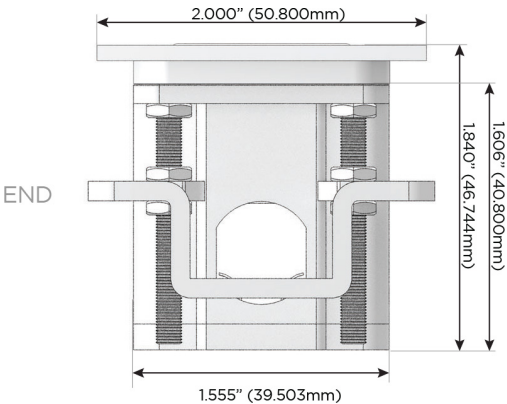

M-POWER-4T

AC POWER & DATA CONNECTIVITY SOLUTION

M-POWER-4T-AMAX-BZ5AATP

Specs:

Modules/Ports:

- **A** Tamper Resistant AC Receptacle
- **M** Double USB-A (Fast Charging Ports - 18W)
- **X** Switched AC

A M X

Distributed by

Mormax Company, Inc.

8 Westchester Plaza

Elmsford, NY 10523

914-699-0101

sales@mormax.com

mormax.com