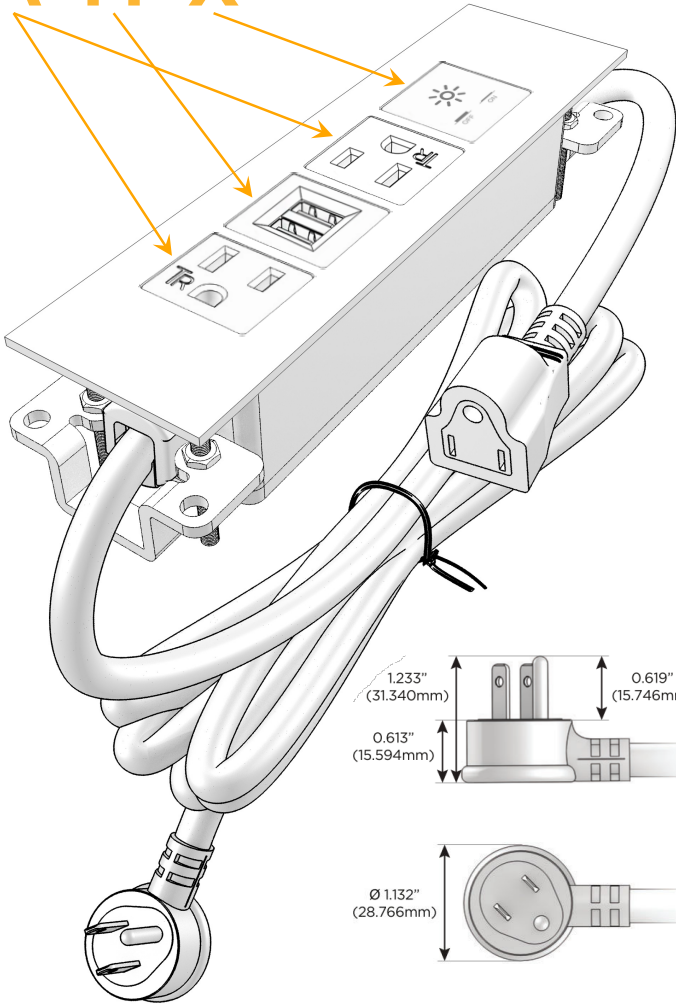

M-POWER-4T

AC POWER & DATA CONNECTIVITY SOLUTION

M-POWER-4T-AMAX-BZ5AATP

Specs:

Modules/Ports:

- **A** Tamper Resistant AC Receptacle
- **M** Double USB-A (Fast Charging Ports - 18W)
- **X** Switched AC

A M X

Distributed by

Mormax Company, Inc.

8 Westchester Plaza

Elmsford, NY 10523

914-699-0101

sales@mormax.com

mormax.com