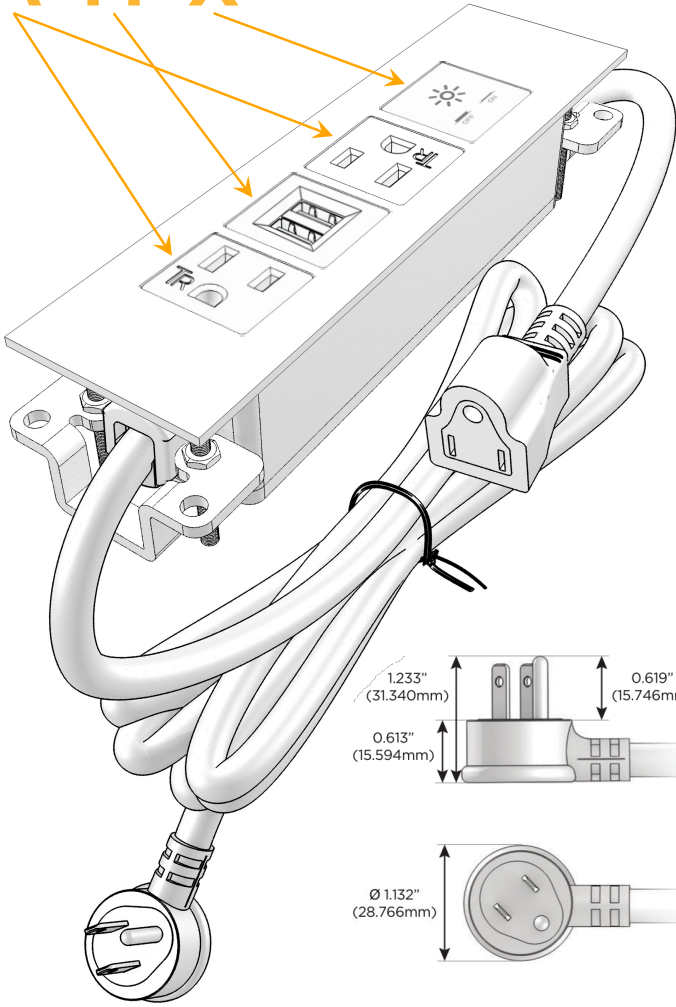

### Module/Port Options:

- A** Tamper Resistant AC Receptacle
- E** USB-A & USB-C (20W)
- M** Double USB-A (Fast Charging Ports - 18W)
- H** HDMI
- 6** CAT 6
- 12** RJ 12
- X** Switched AC
- Y** 3-Way Switch (Low Voltage)
- V** USB-C (45W High Speed Charging Port)
- S** USB-C (25W High Speed Charging Port)
- R** Switched AC (Rocker Switch)
- D** Dimmer Switch

### Plug:

Supplied with Low Profile Flat 45° Angle 120 VAC Plug

Optional Standard Straight 120 VAC Plug

Optional Straight 120 VAC Pass-through Plug

- CLEAN, COMPACT DESIGN
- STREAMLINED
- LOW PROFILE
- SIDE-EXITING CORDS
- PLUG & PLAY
- 6' AC CORD & PLUG (FLAT PLUG STANDARD)
- CUSTOMIZABLE CONFIGURATIONS AND FINISHES
- UL LISTED FOR MOUNTING IN FURNITURE
- 15A

# M-POWER-4T

AC POWER & DATA CONNECTIVITY SOLUTION

M-POWER-4T-AMAX-BRTP

Specs:

**Modules/Ports:**

- A** Tamper Resistant AC Receptacle
- M** Double USB-A (Fast Charging Ports - 18W)
- X** Switched AC

**A M X**