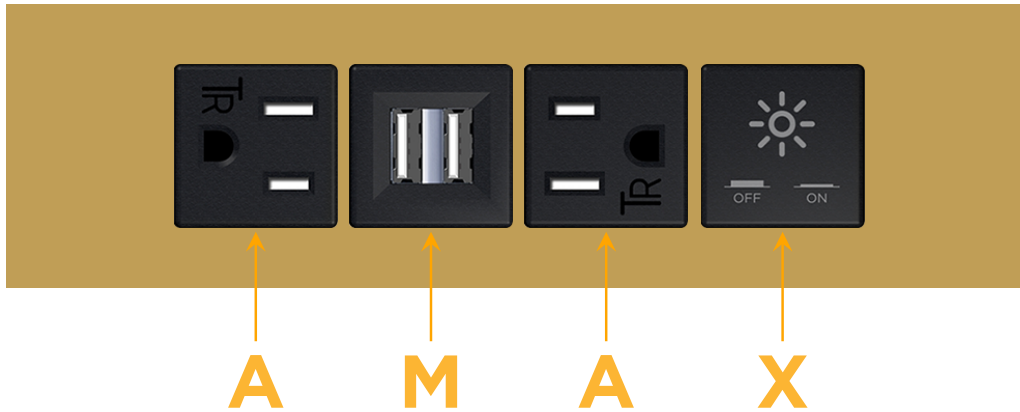

M-POWER-4T

AC POWER & DATA CONNECTIVITY SOLUTION

M-POWER-4T-AMAX-BRTP

Distributed by

Mormax Company, Inc.

8 Westchester Plaza

Elmsford, NY 10523

914-699-0101

sales@mormax.com

mormax.com

Metro Light & Power's line of power & data solutions offers sophisticated design elements combined with greater ease of installation. Streamlined and low-profile, enhanced by side-exiting cords, our outlets advance the industry with their cutting edge look and feel. We believe flexibility is key, and we provide a variety of mounting options, including the ability to mount in limited spaces. Our outlets are available in many finishes and configurations, in addition to a custom color and finish capability for our clients.

Trim Plate Finish: **SOLID BRASS**

Custom Finishes Available

M-POWER-4T-AMAX-BRTP

Features:

Module/Port Options:

- **A** Tamper Resistant AC Receptacle
- **E** USB-A & USB-C (20W)
- **M** Double USB-A (Fast Charging Ports - 18W)
- **H** HDMI
- **6** CAT 6
- **12** RJ 12
- **X** Switched AC
- **Y** 3-Way Switch (Low Voltage)
- **V** USB-C (45W High Speed Charging Port)
- **S** USB-C (25W High Speed Charging Port)
- **R** Switched AC (Rocker Switch)
- **D** Dimmer Switch

Plug:

Supplied with Low Profile Flat 45° Angle 120 VAC Plug

Optional Standard Straight 120 VAC Plug

Optional Straight 120 VAC Pass-through Plug

- CLEAN, COMPACT DESIGN
- STREAMLINED
- LOW PROFILE
- SIDE-EXITING CORDS
- PLUG & PLAY
- 6' AC CORD & PLUG (FLAT PLUG STANDARD)
- CUSTOMIZABLE CONFIGURATIONS AND FINISHES
- UL LISTED FOR MOUNTING IN FURNITURE
- 15A