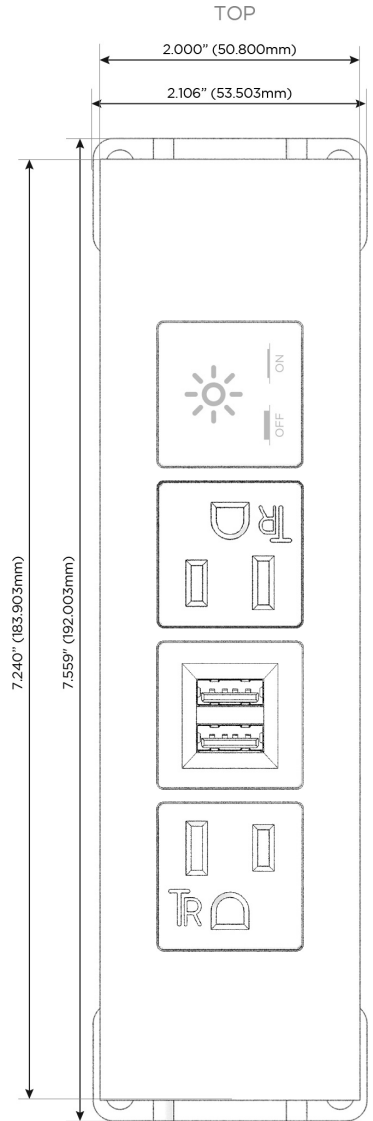

### Module/Port Options:

- A** Tamper Resistant AC Receptacle
- E** USB-A & USB-C (20W)
- M** Double USB-A (Fast Charging Ports - 18W)
- H** HDMI
- 6** CAT 6
- 12** RJ 12
- X** Switched AC
- Y** 3-Way Switch (Low Voltage)
- V** USB-C (45W High Speed Charging Port)
- S** USB-C (25W High Speed Charging Port)
- R** Switched AC (Rocker Switch)
- D** Dimmer Switch

### Plug:

Supplied with Low Profile Flat 45° Angle 120 VAC Plug

Optional Standard Straight 120 VAC Plug

Optional Straight 120 VAC Pass-through Plug

- CLEAN, COMPACT DESIGN
- STREAMLINED
- LOW PROFILE
- SIDE-EXITING CORDS
- PLUG & PLAY
- 6' AC CORD & PLUG (FLAT PLUG STANDARD)
- CUSTOMIZABLE CONFIGURATIONS AND FINISHES
- UL LISTED FOR MOUNTING IN FURNITURE
- 15A

# M-POWER-4T

AC POWER & DATA CONNECTIVITY SOLUTION

M-POWER-4T-AMAX-BRTP

Specs:

**Modules/Ports:**

- A** Tamper Resistant AC Receptacle
- M** Double USB-A (Fast Charging Ports - 18W)
- X** Switched AC

**A M X**