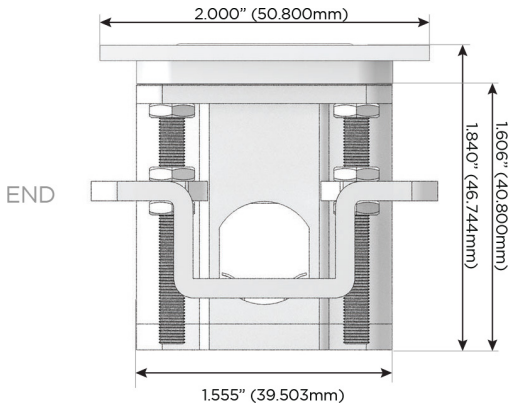

M-POWER-4T

AC POWER & DATA CONNECTIVITY SOLUTION

M-POWER-4T-AMAX-BR4TP

Specs:

Modules/Ports:

- **A** Tamper Resistant AC Receptacle
- **M** Double USB-A (Fast Charging Ports - 18W)
- **X** Switched AC

A M X

Distributed by

Mormax Company, Inc.

8 Westchester Plaza

Elmsford, NY 10523

914-699-0101

sales@mormax.com

mormax.com