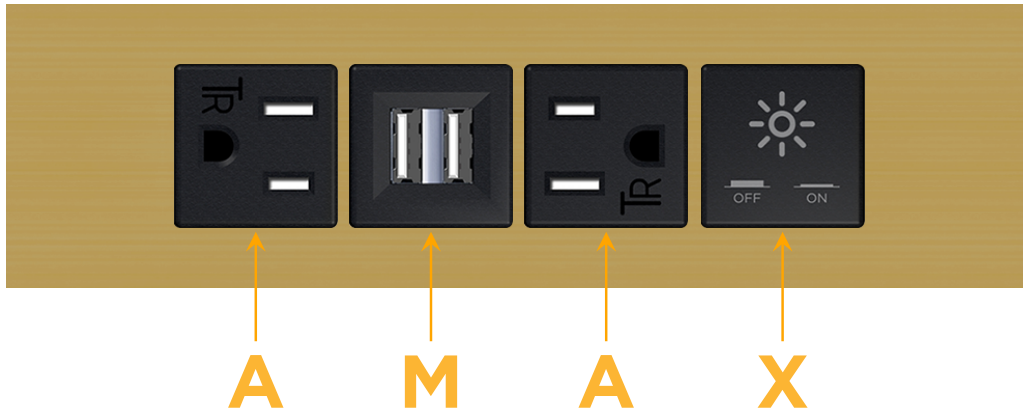

M-POWER-4T

AC POWER & DATA CONNECTIVITY SOLUTION

M-POWER-4T-AMAX-BR4TP

Distributed by

Mormax Company, Inc.

8 Westchester Plaza

Elmsford, NY 10523

914-699-0101

sales@mormax.com

mormax.com

Metro Light & Power's line of power & data solutions offers sophisticated design elements combined with greater ease of installation. Streamlined and low-profile, enhanced by side-exiting cords, our outlets advance the industry with their cutting edge look and feel. We believe flexibility is key, and we provide a variety of mounting options, including the ability to mount in limited spaces. Our outlets are available in many finishes and configurations, in addition to a custom color and finish capability for our clients.

Trim Plate Finish: **SOLID BRASS BRUSHED**

Custom Finishes Available

M-POWER-4T-AMAX-BR4TP

Features:

Module/Port Options:

- **A** Tamper Resistant AC Receptacle
- **E** USB-A & USB-C (20W)
- **M** Double USB-A (Fast Charging Ports - 18W)
- **H** HDMI
- **6** CAT 6
- **12** RJ 12
- **X** Switched AC
- **Y** 3-Way Switch (Low Voltage)
- **V** USB-C (45W High Speed Charging Port)
- **S** USB-C (25W High Speed Charging Port)
- **R** Switched AC (Rocker Switch)
- **D** Dimmer Switch

Plug:

Supplied with Low Profile Flat 45° Angle 120 VAC Plug

Optional Standard Straight 120 VAC Plug

Optional Straight 120 VAC Pass-through Plug

- CLEAN, COMPACT DESIGN
- STREAMLINED
- LOW PROFILE
- SIDE-EXITING CORDS
- PLUG & PLAY
- 6' AC CORD & PLUG (FLAT PLUG STANDARD)
- CUSTOMIZABLE CONFIGURATIONS AND FINISHES
- UL LISTED FOR MOUNTING IN FURNITURE
- 15A