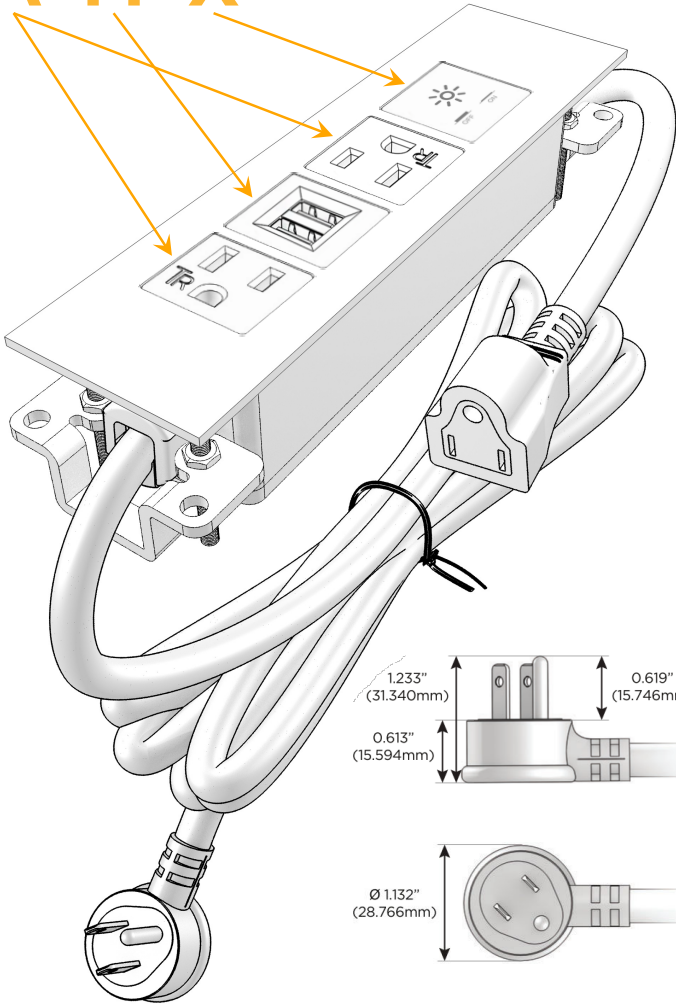

M-POWER-4T

AC POWER & DATA CONNECTIVITY SOLUTION

M-POWER-4T-AMAX-BR4TP

Specs:

Modules/Ports:

- **A** Tamper Resistant AC Receptacle
- **M** Double USB-A (Fast Charging Ports - 18W)
- **X** Switched AC

A M X

Distributed by

Mormax Company, Inc.

8 Westchester Plaza

Elmsford, NY 10523

914-699-0101

sales@mormax.com

mormax.com