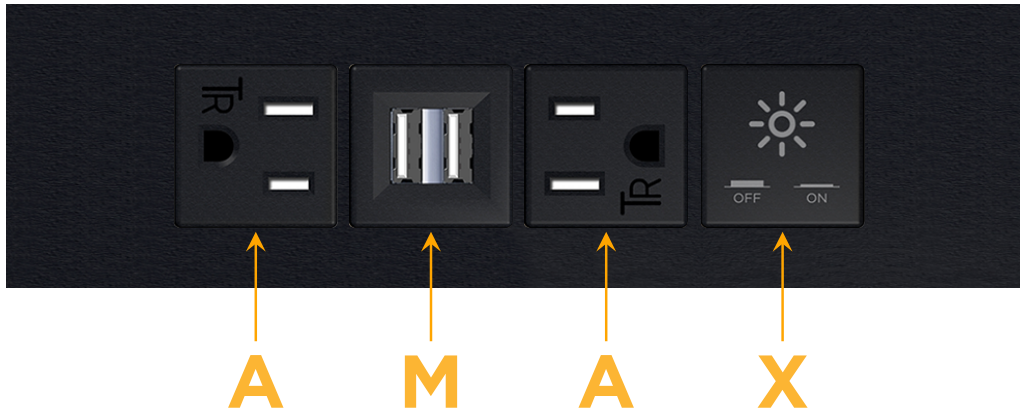

M-POWER-4T

AC POWER & DATA CONNECTIVITY SOLUTION

M-POWER-4T-AMAX-B2ATP

Distributed by

Mormax Company, Inc.

8 Westchester Plaza

Elmsford, NY 10523

914-699-0101

sales@mormax.com

mormax.com

Metro Light & Power's line of power & data solutions offers sophisticated design elements combined with greater ease of installation. Streamlined and low-profile, enhanced by side-exiting cords, our outlets advance the industry with their cutting edge look and feel. We believe flexibility is key, and we provide a variety of mounting options, including the ability to mount in limited spaces. Our outlets are available in many finishes and configurations, in addition to a custom color and finish capability for our clients.

Trim Plate Finish: **SATIN BLACK (ABS)**

Custom Finishes Available

M-POWER-4T-AMAX-B2ATP

Features:

Module/Port Options:

- **A** Tamper Resistant AC Receptacle
- **E** USB-A & USB-C (20W)
- **M** Double USB-A (Fast Charging Ports - 18W)
- **H** HDMI
- **6** CAT 6
- **12** RJ 12
- **X** Switched AC
- **Y** 3-Way Switch (Low Voltage)
- **V** USB-C (45W High Speed Charging Port)
- **S** USB-C (25W High Speed Charging Port)
- **R** Switched AC (Rocker Switch)
- **D** Dimmer Switch

Plug:

Supplied with Low Profile Flat 45° Angle 120 VAC Plug

Optional Standard Straight 120 VAC Plug

Optional Straight 120 VAC Pass-through Plug

- CLEAN, COMPACT DESIGN
- STREAMLINED
- LOW PROFILE
- SIDE-EXITING CORDS
- PLUG & PLAY
- 6' AC CORD & PLUG (FLAT PLUG STANDARD)
- CUSTOMIZABLE CONFIGURATIONS AND FINISHES
- UL LISTED FOR MOUNTING IN FURNITURE
- 15A