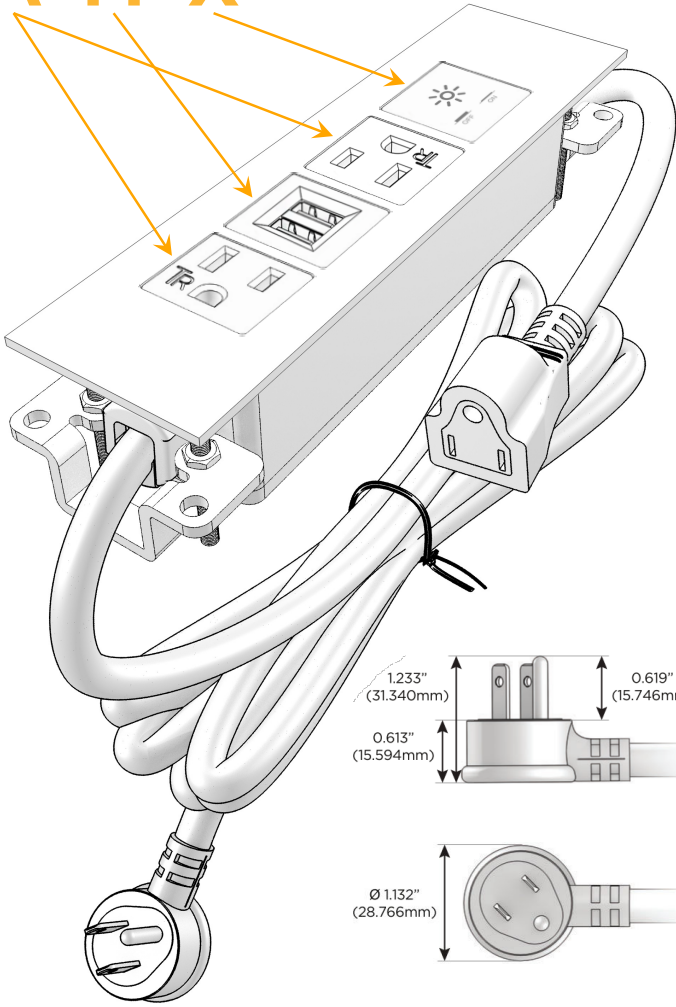

### Module/Port Options:

- A** Tamper Resistant AC Receptacle
- E** USB-A & USB-C (20W)
- M** Double USB-A (Fast Charging Ports - 18W)
- H** HDMI
- 6** CAT 6
- 12** RJ 12
- X** Switched AC
- Y** 3-Way Switch (Low Voltage)
- V** USB-C (45W High Speed Charging Port)
- S** USB-C (25W High Speed Charging Port)
- R** Switched AC (Rocker Switch)
- D** Dimmer Switch

### Plug:

Supplied with Low Profile Flat 45° Angle 120 VAC Plug

Optional Standard Straight 120 VAC Plug

Optional Straight 120 VAC Pass-through Plug

- CLEAN, COMPACT DESIGN
- STREAMLINED
- LOW PROFILE
- SIDE-EXITING CORDS
- PLUG & PLAY
- 6' AC CORD & PLUG (FLAT PLUG STANDARD)
- CUSTOMIZABLE CONFIGURATIONS AND FINISHES
- UL LISTED FOR MOUNTING IN FURNITURE
- 15A

# M-POWER-4T

AC POWER & DATA CONNECTIVITY SOLUTION

M-POWER-4T-AMAX-B2ATP

Specs:

**Modules/Ports:**

- A** Tamper Resistant AC Receptacle
- M** Double USB-A (Fast Charging Ports - 18W)
- X** Switched AC

**A M X**