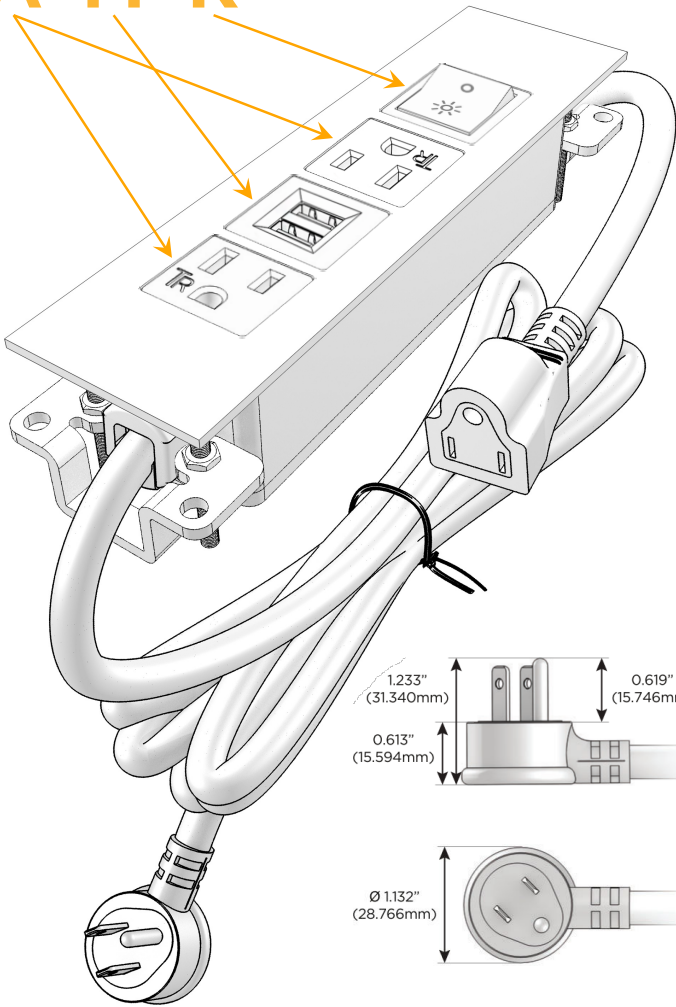

M-POWER-4T

AC POWER & DATA CONNECTIVITY SOLUTION

M-POWER-4T-AMAR-WATP

Specs:

Modules/Ports:

- **A** Tamper Resistant AC Receptacle
- **M** Double USB-A (Fast Charging Ports - 18W)
- **R** Switched AC (Rocker Switch)

A M R

Distributed by

Mormax Company, Inc.

8 Westchester Plaza

Elmsford, NY 10523

914-699-0101

sales@mormax.com

mormax.com