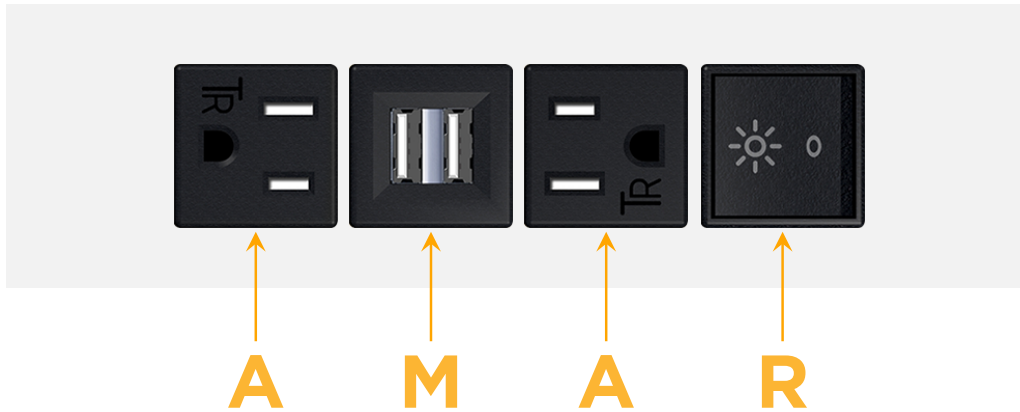

M-POWER-4T

AC POWER & DATA CONNECTIVITY SOLUTION

M-POWER-4T-AMAR-WATP

Distributed by

Mormax Company, Inc.

8 Westchester Plaza

Elmsford, NY 10523

914-699-0101

sales@mormax.com

mormax.com

Metro Light & Power's line of power & data solutions offers sophisticated design elements combined with greater ease of installation. Streamlined and low-profile, enhanced by side-exiting cords, our outlets advance the industry with their cutting edge look and feel. We believe flexibility is key, and we provide a variety of mounting options, including the ability to mount in limited spaces. Our outlets are available in many finishes and configurations, in addition to a custom color and finish capability for our clients.

Trim Plate Finish: **WHITE (ABS)**

Custom Finishes Available

M-POWER-4T-AMAR-WATP

Features:

Module/Port Options:

- **A** Tamper Resistant AC Receptacle
- **E** USB-A & USB-C (20W)
- **M** Double USB-A (Fast Charging Ports - 18W)
- **H** HDMI
- **6** CAT 6
- **12** RJ 12
- **X** Switched AC
- **Y** 3-Way Switch (Low Voltage)
- **V** USB-C (45W High Speed Charging Port)
- **S** USB-C (25W High Speed Charging Port)
- **R** Switched AC (Rocker Switch)
- **D** Dimmer Switch

Plug:

Supplied with Low Profile Flat 45° Angle 120 VAC Plug

Optional Standard Straight 120 VAC Plug

Optional Straight 120 VAC Pass-through Plug

- CLEAN, COMPACT DESIGN
- STREAMLINED
- LOW PROFILE
- SIDE-EXITING CORDS
- PLUG & PLAY
- 6' AC CORD & PLUG (FLAT PLUG STANDARD)
- CUSTOMIZABLE CONFIGURATIONS AND FINISHES
- UL LISTED FOR MOUNTING IN FURNITURE
- 15A