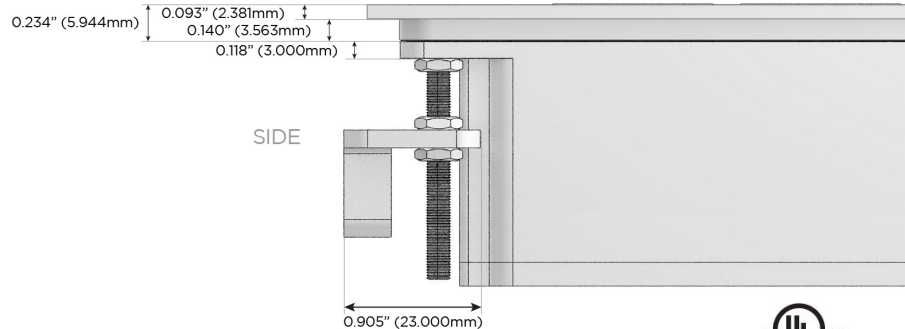

M-POWER-4T

AC POWER & DATA CONNECTIVITY SOLUTION

M-POWER-4T-AMAR-WATP

Specs:

Modules/Ports:

- **A** Tamper Resistant AC Receptacle
- **M** Double USB-A (Fast Charging Ports - 18W)
- **R** Switched AC (Rocker Switch)

A M R

Distributed by

Mormax Company, Inc.

8 Westchester Plaza

Elmsford, NY 10523

914-699-0101

sales@mormax.com

mormax.com