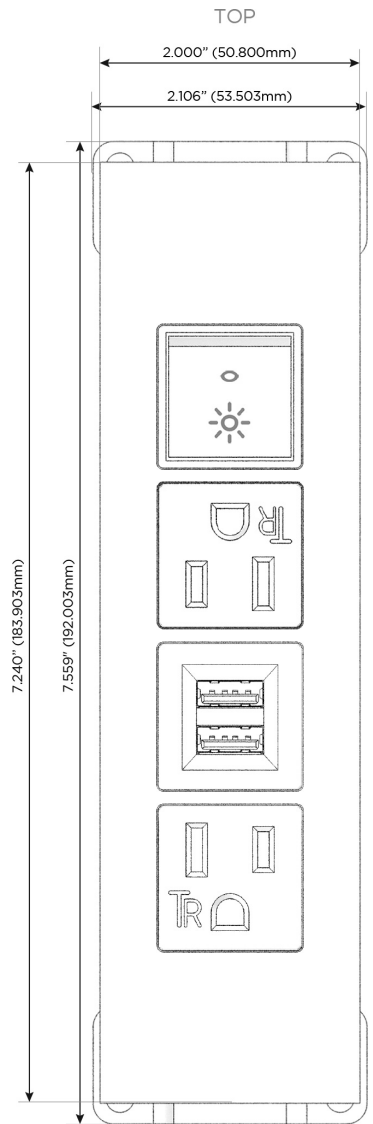

M-POWER-4T

AC POWER & DATA CONNECTIVITY SOLUTION

M-POWER-4T-AMAR-WATP

Specs:

Modules/Ports:

- **A** Tamper Resistant AC Receptacle
- **M** Double USB-A (Fast Charging Ports - 18W)
- **R** Switched AC (Rocker Switch)

A M R

Distributed by

Mormax Company, Inc.

8 Westchester Plaza

Elmsford, NY 10523

914-699-0101

sales@mormax.com

mormax.com