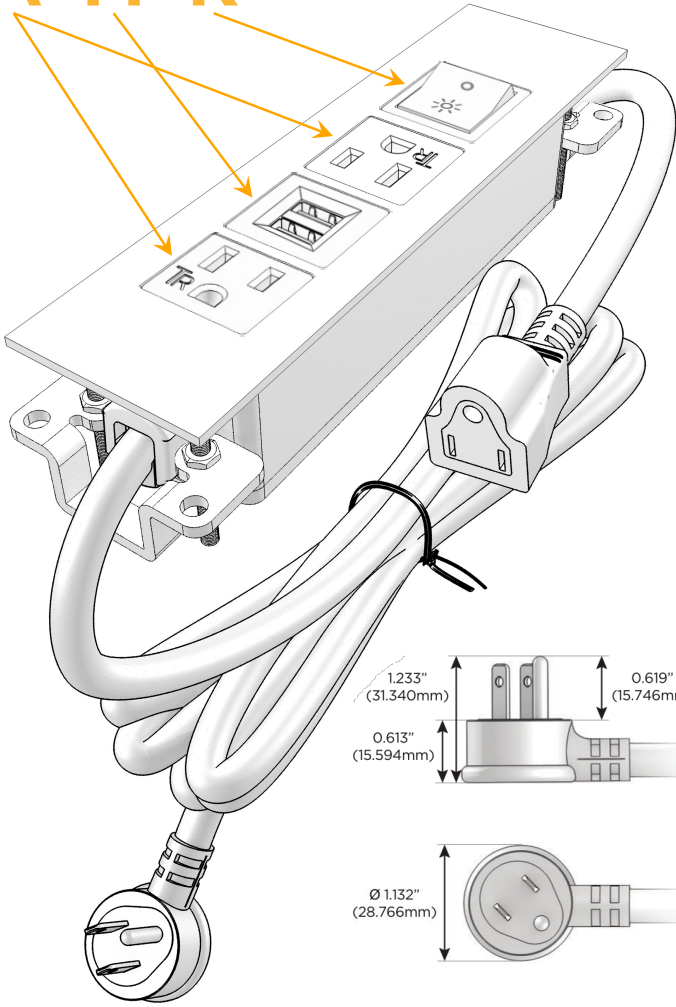

M-POWER-4T

AC POWER & DATA CONNECTIVITY SOLUTION

M-POWER-4T-AMAR-SS4ATP

Specs:

Modules/Ports:

- **A** Tamper Resistant AC Receptacle
- **M** Double USB-A (Fast Charging Ports - 18W)
- **R** Switched AC (Rocker Switch)

A M R

Distributed by

Mormax Company, Inc.

8 Westchester Plaza

Elmsford, NY 10523

914-699-0101

sales@mormax.com

mormax.com