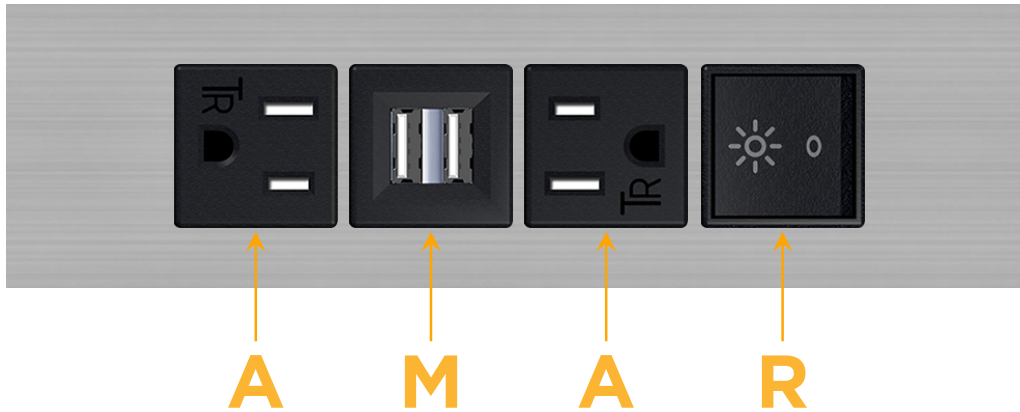

M-POWER-4T

AC POWER & DATA CONNECTIVITY SOLUTION

M-POWER-4T-AMAR-SS4ATP

Distributed by

Mormax Company, Inc.

8 Westchester Plaza

Elmsford, NY 10523

914-699-0101

sales@mormax.com

mormax.com

Metro Light & Power's line of power & data solutions offers sophisticated design elements combined with greater ease of installation. Streamlined and low-profile, enhanced by side-exiting cords, our outlets advance the industry with their cutting edge look and feel. We believe flexibility is key, and we provide a variety of mounting options, including the ability to mount in limited spaces. Our outlets are available in many finishes and configurations, in addition to a custom color and finish capability for our clients.

Trim Plate Finish: **BRUSHED STAINLESS (ABS)**

Custom Finishes Available

M-POWER-4T-AMAR-SS4ATP

Features:

Module/Port Options:

- **A** Tamper Resistant AC Receptacle
- **E** USB-A & USB-C (20W)
- **M** Double USB-A (Fast Charging Ports - 18W)
- **H** HDMI
- **6** CAT 6
- **12** RJ 12
- **X** Switched AC
- **Y** 3-Way Switch (Low Voltage)
- **V** USB-C (45W High Speed Charging Port)
- **S** USB-C (25W High Speed Charging Port)
- **R** Switched AC (Rocker Switch)
- **D** Dimmer Switch

Plug:

Supplied with Low Profile Flat 45° Angle 120 VAC Plug

Optional Standard Straight 120 VAC Plug

Optional Straight 120 VAC Pass-through Plug

- CLEAN, COMPACT DESIGN
- STREAMLINED
- LOW PROFILE
- SIDE-EXITING CORDS
- PLUG & PLAY
- 6' AC CORD & PLUG (FLAT PLUG STANDARD)
- CUSTOMIZABLE CONFIGURATIONS AND FINISHES
- UL LISTED FOR MOUNTING IN FURNITURE
- 15A