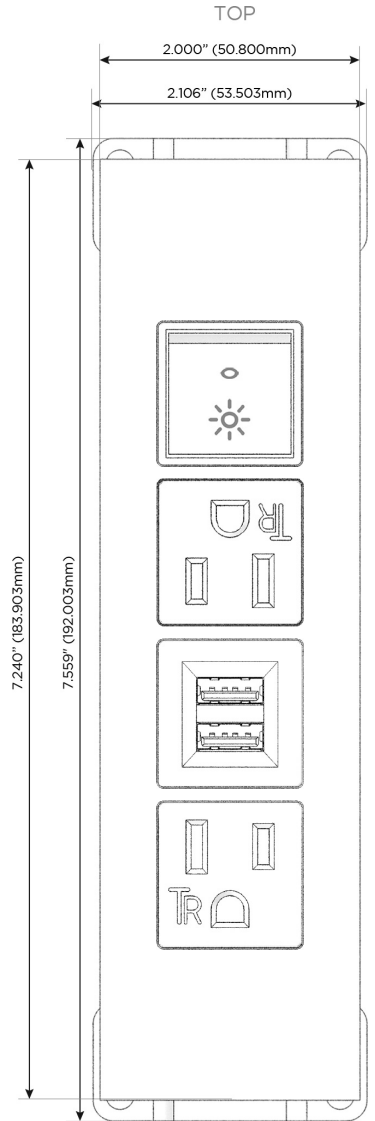

M-POWER-4T

AC POWER & DATA CONNECTIVITY SOLUTION

M-POWER-4T-AMAR-SS4ATP

Specs:

Modules/Ports:

- **A** Tamper Resistant AC Receptacle
- **M** Double USB-A (Fast Charging Ports - 18W)
- **R** Switched AC (Rocker Switch)

A M R

Distributed by

Mormax Company, Inc.

8 Westchester Plaza

Elmsford, NY 10523

914-699-0101

sales@mormax.com

mormax.com