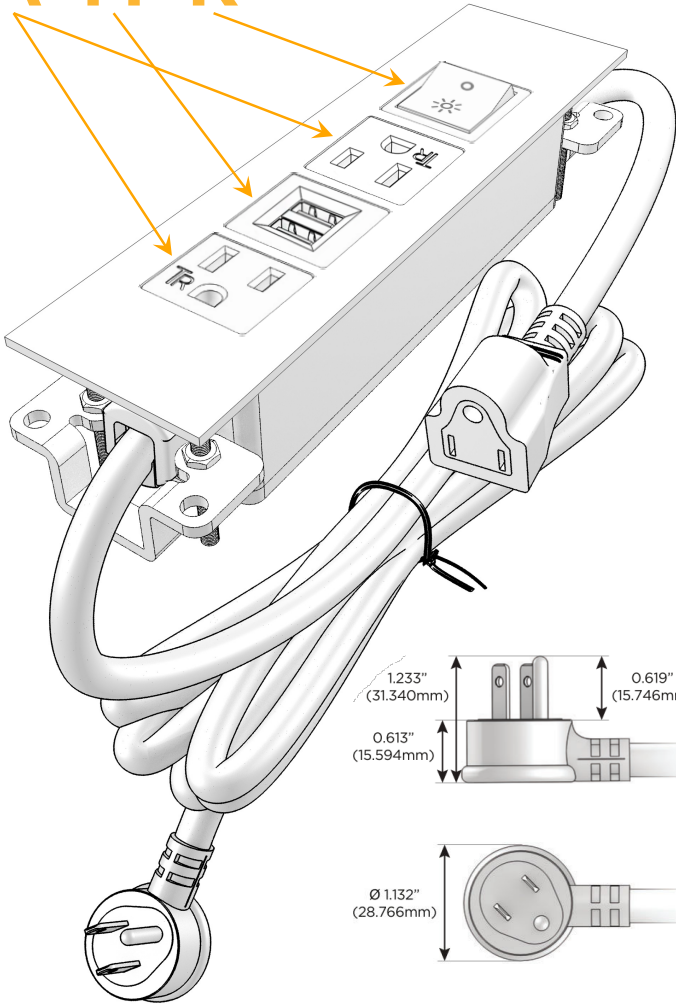

M-POWER-4T

AC POWER & DATA CONNECTIVITY SOLUTION

M-POWER-4T-AMAR-BZ5ATP

Specs:

Modules/Ports:

- **A** Tamper Resistant AC Receptacle
- **M** Double USB-A (Fast Charging Ports - 18W)
- **R** Switched AC (Rocker Switch)

A M R

Distributed by

Mormax Company, Inc.

8 Westchester Plaza

Elmsford, NY 10523

914-699-0101

sales@mormax.com

mormax.com