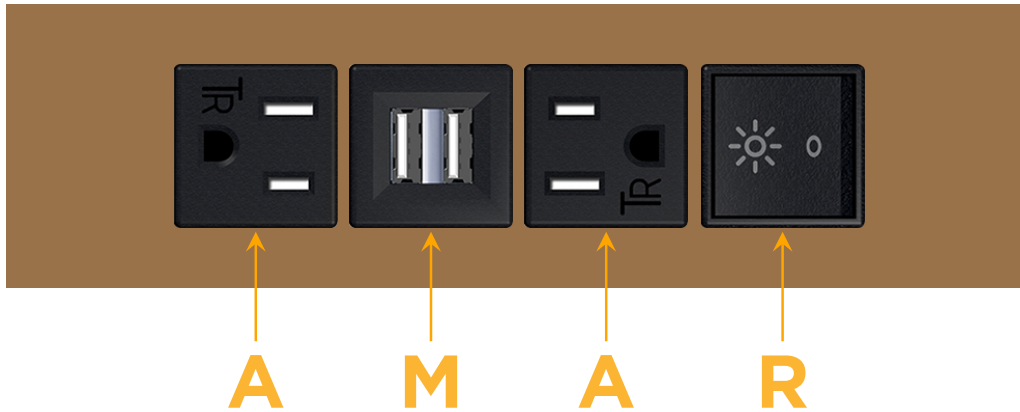

M-POWER-4T

AC POWER & DATA CONNECTIVITY SOLUTION

M-POWER-4T-AMAR-BZ5ATP

Distributed by

Mormax Company, Inc.

8 Westchester Plaza

Elmsford, NY 10523

914-699-0101

sales@mormax.com

mormax.com

Metro Light & Power's line of power & data solutions offers sophisticated design elements combined with greater ease of installation. Streamlined and low-profile, enhanced by side-exiting cords, our outlets advance the industry with their cutting edge look and feel. We believe flexibility is key, and we provide a variety of mounting options, including the ability to mount in limited spaces. Our outlets are available in many finishes and configurations, in addition to a custom color and finish capability for our clients.

Trim Plate Finish: **ARCHITECTURAL BRONZE (ABS)**

Custom Finishes Available

M-POWER-4T-AMAR-BZ5ATP

Features:

Module/Port Options:

- **A** Tamper Resistant AC Receptacle
- **E** USB-A & USB-C (20W)
- **M** Double USB-A (Fast Charging Ports - 18W)
- **H** HDMI
- **6** CAT 6
- **12** RJ 12
- **X** Switched AC
- **Y** 3-Way Switch (Low Voltage)
- **V** USB-C (45W High Speed Charging Port)
- **S** USB-C (25W High Speed Charging Port)
- **R** Switched AC (Rocker Switch)
- **D** Dimmer Switch

Plug:

Supplied with Low Profile Flat 45° Angle 120 VAC Plug

Optional Standard Straight 120 VAC Plug

Optional Straight 120 VAC Pass-through Plug

- CLEAN, COMPACT DESIGN
- STREAMLINED
- LOW PROFILE
- SIDE-EXITING CORDS
- PLUG & PLAY
- 6' AC CORD & PLUG (FLAT PLUG STANDARD)
- CUSTOMIZABLE CONFIGURATIONS AND FINISHES
- UL LISTED FOR MOUNTING IN FURNITURE
- 15A