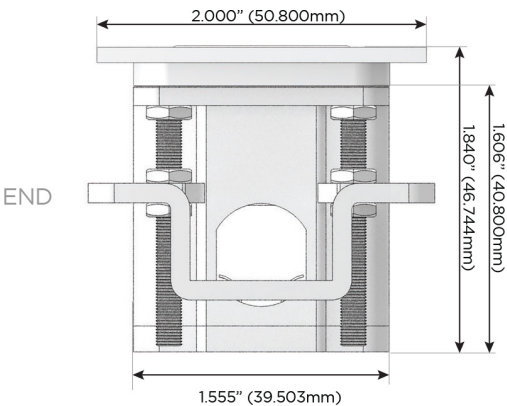

M-POWER-4T

AC POWER & DATA CONNECTIVITY SOLUTION

M-POWER-4T-AMAR-BZ5ATP

Specs:

Modules/Ports:

- **A** Tamper Resistant AC Receptacle
- **M** Double USB-A (Fast Charging Ports - 18W)
- **R** Switched AC (Rocker Switch)

A M R

Distributed by

Mormax Company, Inc.

8 Westchester Plaza

Elmsford, NY 10523

914-699-0101

sales@mormax.com

mormax.com