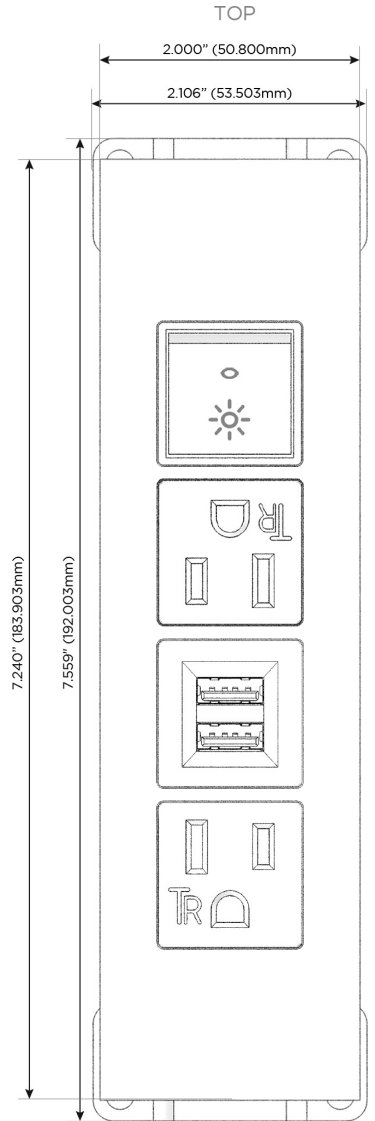

M-POWER-4T

AC POWER & DATA CONNECTIVITY SOLUTION

M-POWER-4T-AMAR-BZ5ATP

Specs:

Modules/Ports:

- **A** Tamper Resistant AC Receptacle
- **M** Double USB-A (Fast Charging Ports - 18W)
- **R** Switched AC (Rocker Switch)

A M R

Distributed by

Mormax Company, Inc.

8 Westchester Plaza

Elmsford, NY 10523

914-699-0101

sales@mormax.com

mormax.com