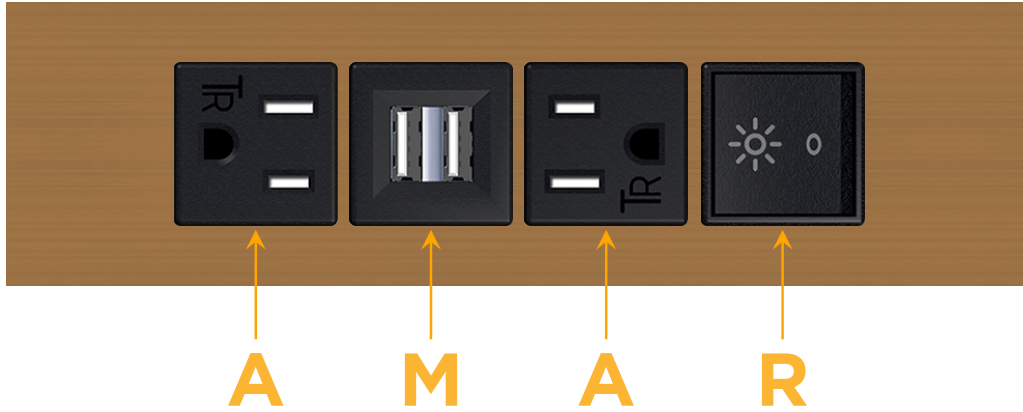

M-POWER-4T

AC POWER & DATA CONNECTIVITY SOLUTION

M-POWER-4T-AMAR-BZ4TP

Distributed by

Mormax Company, Inc.

8 Westchester Plaza

Elmsford, NY 10523

914-699-0101

sales@mormax.com

mormax.com

Metro Light & Power's line of power & data solutions offers sophisticated design elements combined with greater ease of installation. Streamlined and low-profile, enhanced by side-exiting cords, our outlets advance the industry with their cutting edge look and feel. We believe flexibility is key, and we provide a variety of mounting options, including the ability to mount in limited spaces. Our outlets are available in many finishes and configurations, in addition to a custom color and finish capability for our clients.

Trim Plate Finish: **SOLID BRONZE BRUSHED**

Custom Finishes Available

M-POWER-4T-AMAR-BZ4TP

Features:

Module/Port Options:

- **A** Tamper Resistant AC Receptacle
- **E** USB-A & USB-C (20W)
- **M** Double USB-A (Fast Charging Ports - 18W)
- **H** HDMI
- **6** CAT 6
- **12** RJ 12
- **X** Switched AC
- **Y** 3-Way Switch (Low Voltage)
- **V** USB-C (45W High Speed Charging Port)
- **S** USB-C (25W High Speed Charging Port)
- **R** Switched AC (Rocker Switch)
- **D** Dimmer Switch

Plug:

Supplied with Low Profile Flat 45° Angle 120 VAC Plug

Optional Standard Straight 120 VAC Plug

Optional Straight 120 VAC Pass-through Plug

- CLEAN, COMPACT DESIGN
- STREAMLINED
- LOW PROFILE
- SIDE-EXITING CORDS
- PLUG & PLAY
- 6' AC CORD & PLUG (FLAT PLUG STANDARD)
- CUSTOMIZABLE CONFIGURATIONS AND FINISHES
- UL LISTED FOR MOUNTING IN FURNITURE
- 15A