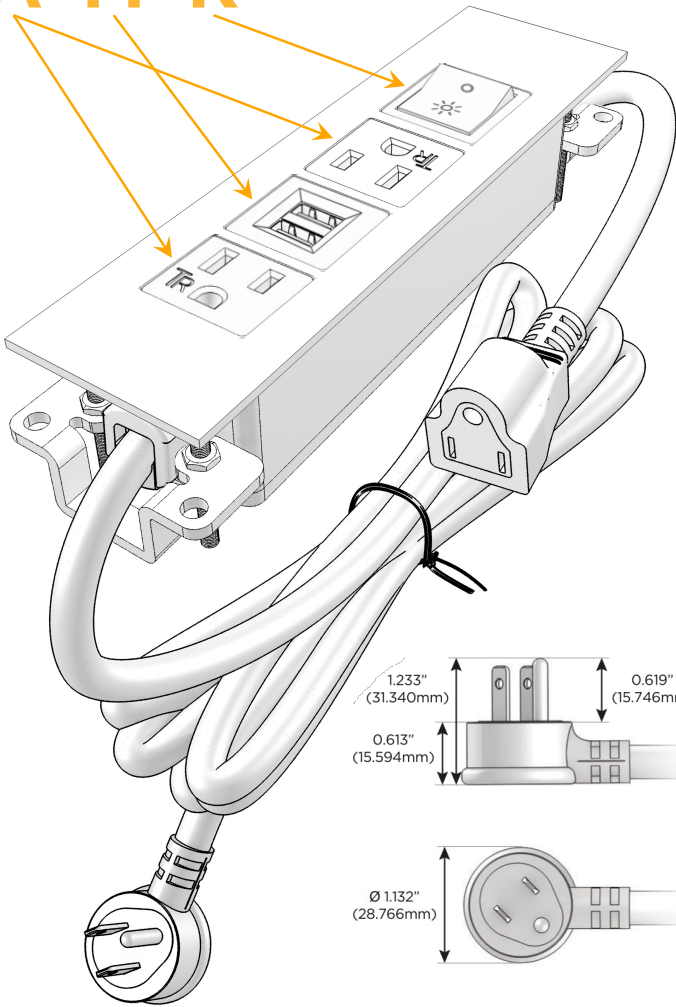

M-POWER-4T

AC POWER & DATA CONNECTIVITY SOLUTION

M-POWER-4T-AMAR-BZ4TP

Specs:

Modules/Ports:

- **A** Tamper Resistant AC Receptacle
- **M** Double USB-A (Fast Charging Ports - 18W)
- **R** Switched AC (Rocker Switch)

A M R

Distributed by

Mormax Company, Inc.

8 Westchester Plaza

Elmsford, NY 10523

914-699-0101

sales@mormax.com

mormax.com