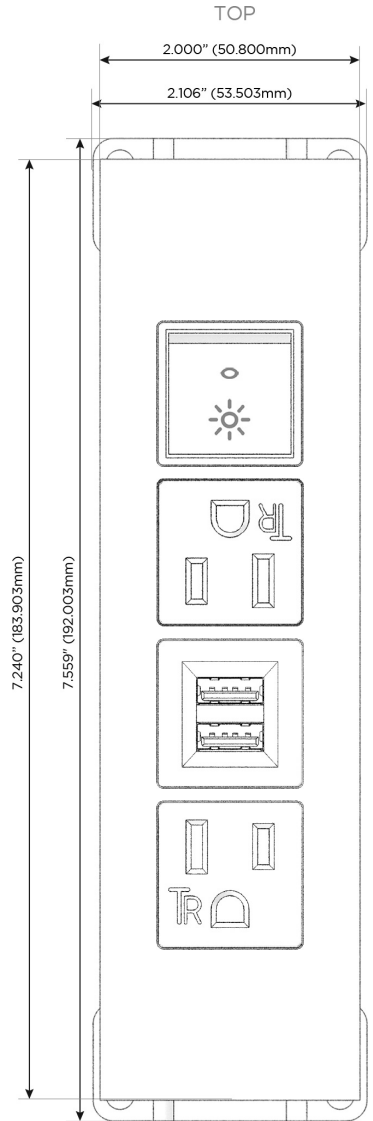

M-POWER-4T

AC POWER & DATA CONNECTIVITY SOLUTION

M-POWER-4T-AMAR-BZ4TP

Specs:

Modules/Ports:

- **A** Tamper Resistant AC Receptacle
- **M** Double USB-A (Fast Charging Ports - 18W)
- **R** Switched AC (Rocker Switch)

A M R

Distributed by

Mormax Company, Inc.

8 Westchester Plaza

Elmsford, NY 10523

914-699-0101

sales@mormax.com

mormax.com