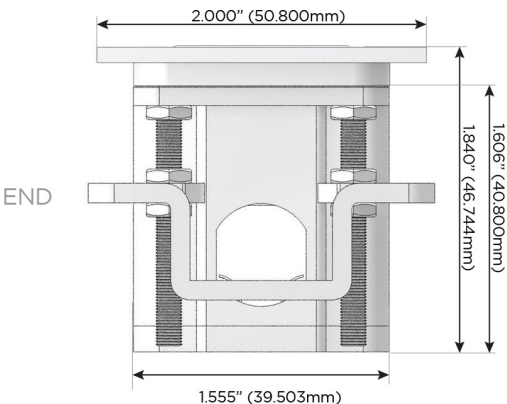

M-POWER-4T

AC POWER & DATA CONNECTIVITY SOLUTION

M-POWER-4T-AMAR-BZ4TP

Specs:

Modules/Ports:

- **A** Tamper Resistant AC Receptacle
- **M** Double USB-A (Fast Charging Ports - 18W)
- **R** Switched AC (Rocker Switch)

A M R

Distributed by

Mormax Company, Inc.

8 Westchester Plaza

Elmsford, NY 10523

914-699-0101

sales@mormax.com

mormax.com