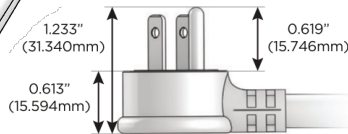

M-POWER-4T

AC POWER & DATA CONNECTIVITY SOLUTION

M-POWER-4T-AMAR-BRAATP

Specs:

Modules/Ports:

- **A** Tamper Resistant AC Receptacle
- **M** Double USB-A (Fast Charging Ports - 18W)
- **R** Switched AC (Rocker Switch)

A M R