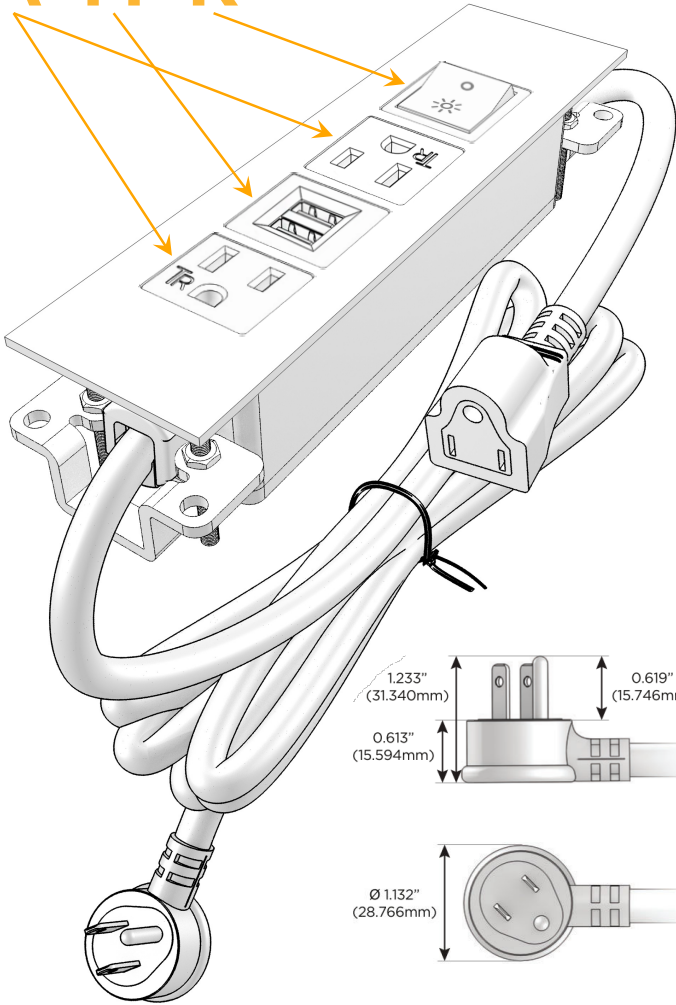

M-POWER-4T

AC POWER & DATA CONNECTIVITY SOLUTION

M-POWER-4T-AMAR-BRAATP

Specs:

Modules/Ports:

- **A** Tamper Resistant AC Receptacle
- **M** Double USB-A (Fast Charging Ports - 18W)
- **R** Switched AC (Rocker Switch)

A M R