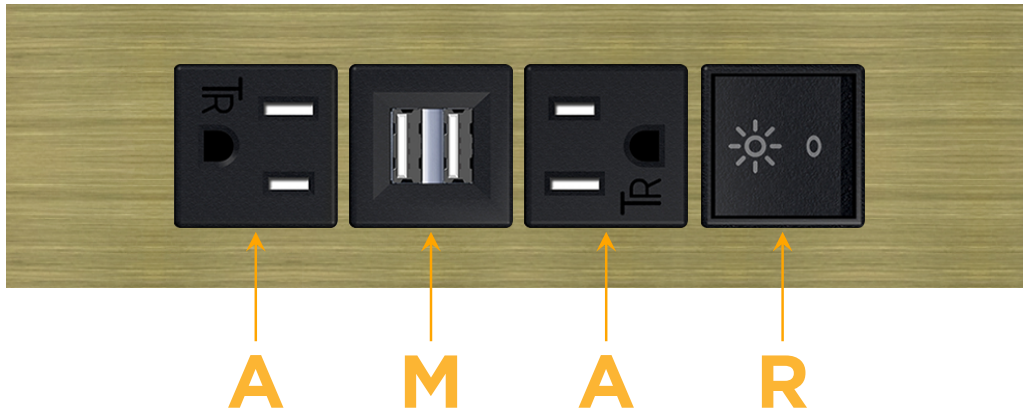

Trim Plate Finish: **BRASS ANTIQUED (ABS)**

Custom Finishes Available

M-POWER-4T-AMAR-BRAATP

Features:

Module/Port Options:

- A** Tamper Resistant AC Receptacle
- E** USB-A & USB-C (20W)
- M** Double USB-A (Fast Charging Ports - 18W)
- H** HDMI
- 6** CAT 6
- 12** RJ 12
- X** Switched AC
- Y** 3-Way Switch (Low Voltage)
- V** USB-C (45W High Speed Charging Port)
- S** USB-C (25W High Speed Charging Port)
- R** Switched AC (Rocker Switch)
- D** Dimmer Switch

Plug:

Supplied with Low Profile Flat 45° Angle 120 VAC Plug

Optional Standard Straight 120 VAC Plug

Optional Straight 120 VAC Pass-through Plug

- CLEAN, COMPACT DESIGN
- STREAMLINED
- LOW PROFILE
- SIDE-EXITING CORDS
- PLUG & PLAY
- 6' AC CORD & PLUG (FLAT PLUG STANDARD)
- CUSTOMIZABLE CONFIGURATIONS AND FINISHES
- UL LISTED FOR MOUNTING IN FURNITURE
- 15A

M-POWER-4T

AC POWER & DATA CONNECTIVITY SOLUTION

M-POWER-4T-AMAR-BRAATP

Specs:

Modules/Ports:

- A** Tamper Resistant AC Receptacle
- M** Double USB-A (Fast Charging Ports - 18W)
- R** Switched AC (Rocker Switch)