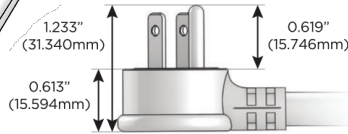

M-POWER-4T

AC POWER & DATA CONNECTIVITY SOLUTION

M-POWER-4T-AMAR-B2ATP

Specs:

Modules/Ports:

- **A** Tamper Resistant AC Receptacle
- **M** Double USB-A (Fast Charging Ports - 18W)
- **R** Switched AC (Rocker Switch)

A M R