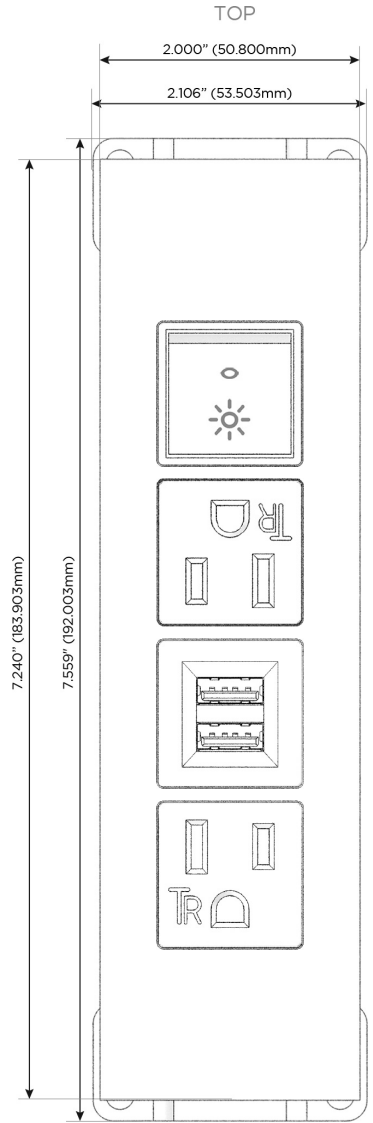

M-POWER-4T

AC POWER & DATA CONNECTIVITY SOLUTION

M-POWER-4T-AMAR-B2ATP

Specs:

Modules/Ports:

- **A** Tamper Resistant AC Receptacle
- **M** Double USB-A (Fast Charging Ports - 18W)
- **R** Switched AC (Rocker Switch)

A M R

Distributed by

Mormax Company, Inc.

8 Westchester Plaza

Elmsford, NY 10523

914-699-0101

sales@mormax.com

mormax.com