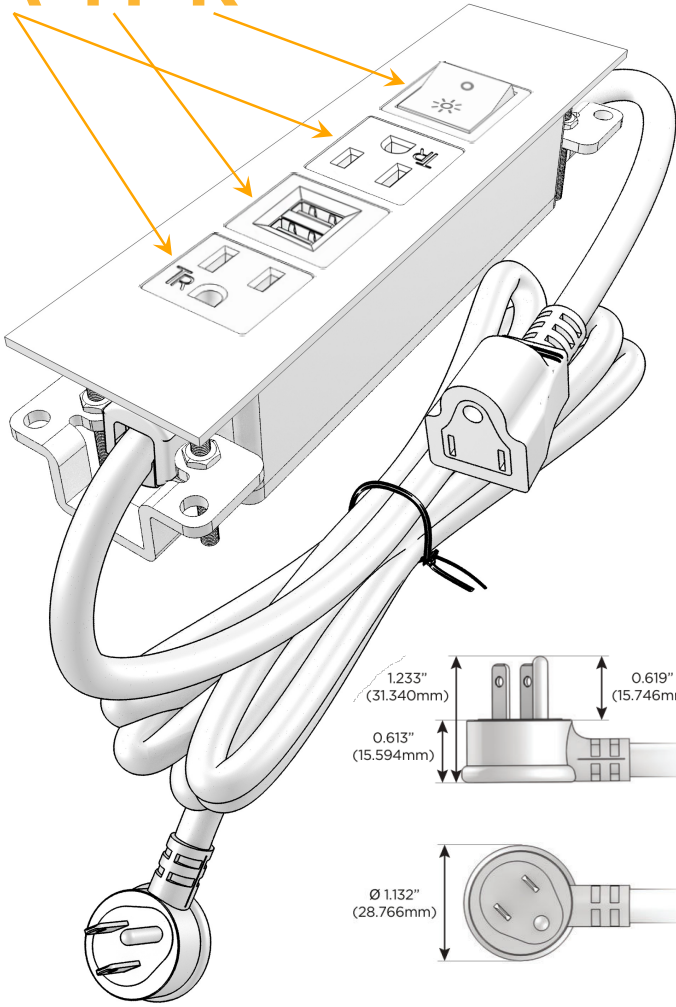

M-POWER-4T

AC POWER & DATA CONNECTIVITY SOLUTION

M-POWER-4T-AMAR-B2ATP

Specs:

Modules/Ports:

- **A** Tamper Resistant AC Receptacle
- **M** Double USB-A (Fast Charging Ports - 18W)
- **R** Switched AC (Rocker Switch)

A M R

Distributed by

Mormax Company, Inc.

8 Westchester Plaza

Elmsford, NY 10523

914-699-0101

sales@mormax.com

mormax.com