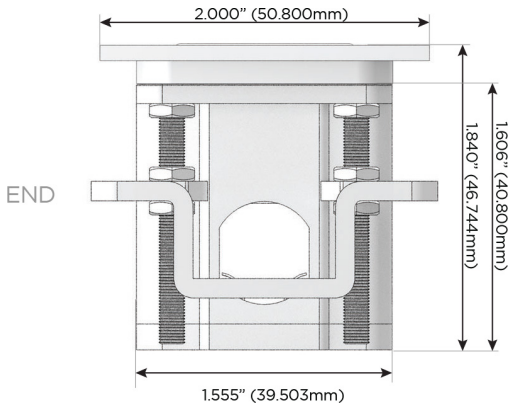

M-POWER-4T

AC POWER & DATA CONNECTIVITY SOLUTION

M-POWER-4T-AMAR-B2ATP

Specs:

Modules/Ports:

- **A** Tamper Resistant AC Receptacle
- **M** Double USB-A (Fast Charging Ports - 18W)
- **R** Switched AC (Rocker Switch)

A M R

Distributed by

Mormax Company, Inc.

8 Westchester Plaza

Elmsford, NY 10523

914-699-0101

sales@mormax.com

mormax.com