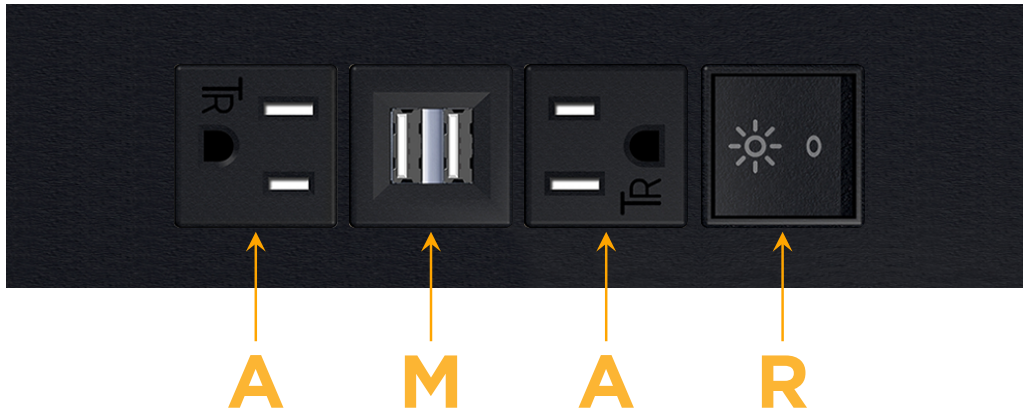

Trim Plate Finish: **SATIN BLACK (ABS)**

Custom Finishes Available

M-POWER-4T-AMAR-B2ATP

Features:

**Module/Port Options:**

- A** Tamper Resistant AC Receptacle
- E** USB-A & USB-C (20W)
- M** Double USB-A (Fast Charging Ports - 18W)
- H** HDMI
- 6** CAT 6
- 12** RJ 12
- X** Switched AC
- Y** 3-Way Switch (Low Voltage)
- V** USB-C (45W High Speed Charging Port)
- S** USB-C (25W High Speed Charging Port)
- R** Switched AC (Rocker Switch)
- D** Dimmer Switch

**Plug:**

Supplied with Low Profile Flat 45° Angle 120 VAC Plug

Optional Standard Straight 120 VAC Plug

Optional Straight 120 VAC Pass-through Plug

- CLEAN, COMPACT DESIGN
- STREAMLINED
- LOW PROFILE
- SIDE-EXITING CORDS
- PLUG & PLAY
- 6' AC CORD & PLUG (FLAT PLUG STANDARD)
- CUSTOMIZABLE CONFIGURATIONS AND FINISHES
- UL LISTED FOR MOUNTING IN FURNITURE
- 15A

# M-POWER-4T

AC POWER & DATA CONNECTIVITY SOLUTION

M-POWER-4T-AMAR-B2ATP

Specs:

**Modules/Ports:**

- A** Tamper Resistant AC Receptacle
- M** Double USB-A (Fast Charging Ports - 18W)
- R** Switched AC (Rocker Switch)