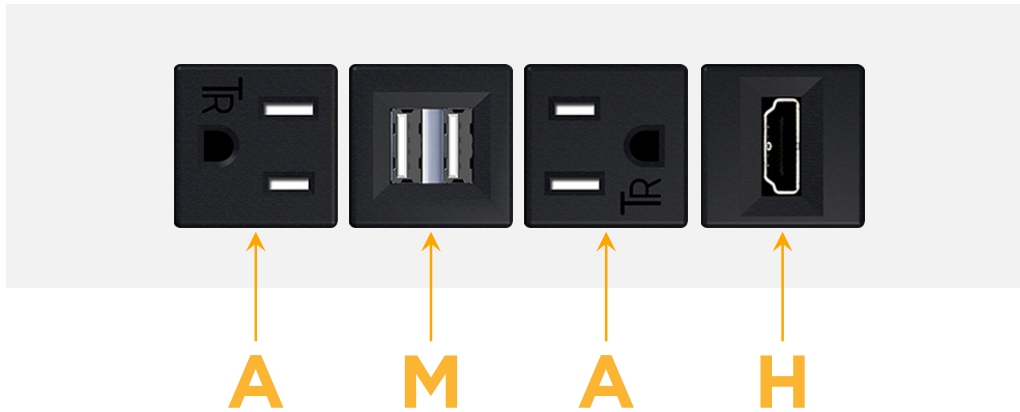

Trim Plate Finish: **WHITE (ABS)**

Custom Finishes Available

M-POWER-4T-AMAH-WATP

Features:

Module/Port Options:

- A** Tamper Resistant AC Receptacle
- E** USB-A & USB-C (20W)
- M** Double USB-A (Fast Charging Ports - 18W)
- H** HDMI
- 6** CAT 6
- 12** RJ 12
- X** Switched AC
- Y** 3-Way Switch (Low Voltage)
- V** USB-C (45W High Speed Charging Port)
- S** USB-C (25W High Speed Charging Port)
- R** Switched AC (Rocker Switch)
- D** Dimmer Switch

Plug:

Supplied with Low Profile Flat 45° Angle 120 VAC Plug

Optional Standard Straight 120 VAC Plug

Optional Straight 120 VAC Pass-through Plug

- CLEAN, COMPACT DESIGN
- STREAMLINED
- LOW PROFILE
- SIDE-EXITING CORDS
- PLUG & PLAY
- 6' AC CORD & PLUG (FLAT PLUG STANDARD)
- CUSTOMIZABLE CONFIGURATIONS AND FINISHES
- UL LISTED FOR MOUNTING IN FURNITURE
- 15A

M-POWER-4T

AC POWER & DATA CONNECTIVITY SOLUTION

M-POWER-4T-AMAH-WATP

Specs:

Modules/Ports:

- A** Tamper Resistant AC Receptacle
- M** Double USB-A (Fast Charging Ports - 18W)
- H** HDMI

A M H

Distributed by