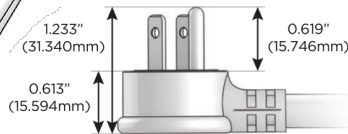

Plug:

Supplied with Low Profile Flat 45° Angle 120 VAC Plug

Optional Standard Straight 120 VAC Plug

Optional Straight 120 VAC Pass-through Plug

- CLEAN, COMPACT DESIGN
- STREAMLINED
- LOW PROFILE
- SIDE-EXITING CORDS
- PLUG & PLAY
- 6' AC CORD & PLUG (FLAT PLUG STANDARD)
- CUSTOMIZABLE CONFIGURATIONS AND FINISHES
- UL LISTED FOR MOUNTING IN FURNITURE
- 15A

M-POWER-4T

AC POWER & DATA CONNECTIVITY SOLUTION

M-POWER-4T-AMAH-WATP

Specs:

Modules/Ports:

- A** Tamper Resistant AC Receptacle
- M** Double USB-A (Fast Charging Ports - 18W)
- H** HDMI

A M H

Distributed by