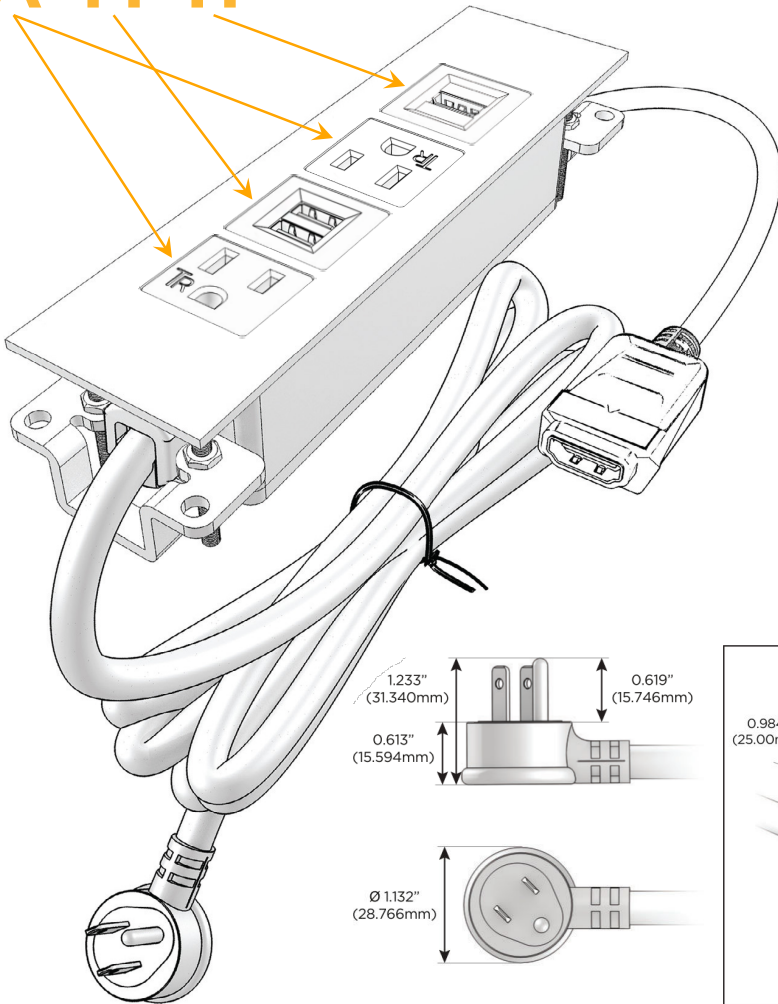

Trim Plate Finish: **WHITE (ABS)**

Custom Finishes Available

M-POWER-4T-AMAH-WATP

Features:

Module/Port Options:

- A** Tamper Resistant AC Receptacle
- E** USB-A & USB-C (20W)
- M** Double USB-A (Fast Charging Ports - 18W)
- H** HDMI
- 6** CAT 6
- 12** RJ 12
- X** Switched AC
- Y** 3-Way Switch (Low Voltage)
- V** USB-C (45W High Speed Charging Port)
- S** USB-C (25W High Speed Charging Port)
- R** Switched AC (Rocker Switch)
- D** Dimmer Switch

Plug:

Supplied with Low Profile Flat 45° Angle 120 VAC Plug

Optional Standard Straight 120 VAC Plug

Optional Straight 120 VAC Pass-through Plug

- CLEAN, COMPACT DESIGN
- STREAMLINED
- LOW PROFILE
- SIDE-EXITING CORDS
- PLUG & PLAY
- 6' AC CORD & PLUG (FLAT PLUG STANDARD)
- CUSTOMIZABLE CONFIGURATIONS AND FINISHES
- UL LISTED FOR MOUNTING IN FURNITURE
- 15A

M-POWER-4T

AC POWER & DATA CONNECTIVITY SOLUTION

M-POWER-4T-AMAH-WATP

Specs:

Modules/Ports:

- A** Tamper Resistant AC Receptacle
- M** Double USB-A (Fast Charging Ports - 18W)
- H** HDMI

A M H

Distributed by