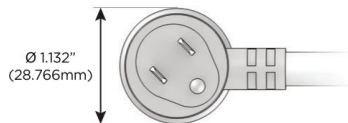

Trim Plate Finish: **WHITE (ABS)**

Custom Finishes Available

M-POWER-4T-AMAH-WATP

Features:

Module/Port Options:

- A** Tamper Resistant AC Receptacle
- E** USB-A & USB-C (20W)
- M** Double USB-A (Fast Charging Ports - 18W)
- H** HDMI
- 6** CAT 6
- 12** RJ 12
- X** Switched AC
- Y** 3-Way Switch (Low Voltage)
- V** USB-C (45W High Speed Charging Port)
- S** USB-C (25W High Speed Charging Port)
- R** Switched AC (Rocker Switch)
- D** Dimmer Switch

Plug:

Supplied with Low Profile Flat 45° Angle 120 VAC Plug

Optional Standard Straight 120 VAC Plug

Optional Straight 120 VAC Pass-through Plug

- CLEAN, COMPACT DESIGN
- STREAMLINED
- LOW PROFILE
- SIDE-EXITING CORDS
- PLUG & PLAY
- 6' AC CORD & PLUG (FLAT PLUG STANDARD)
- CUSTOMIZABLE CONFIGURATIONS AND FINISHES
- UL LISTED FOR MOUNTING IN FURNITURE
- 15A

M-POWER-4T

AC POWER & DATA CONNECTIVITY SOLUTION

M-POWER-4T-AMAH-WATP

Specs:

Modules/Ports:

- A** Tamper Resistant AC Receptacle
- M** Double USB-A (Fast Charging Ports - 18W)
- H** HDMI

A M H

Distributed by