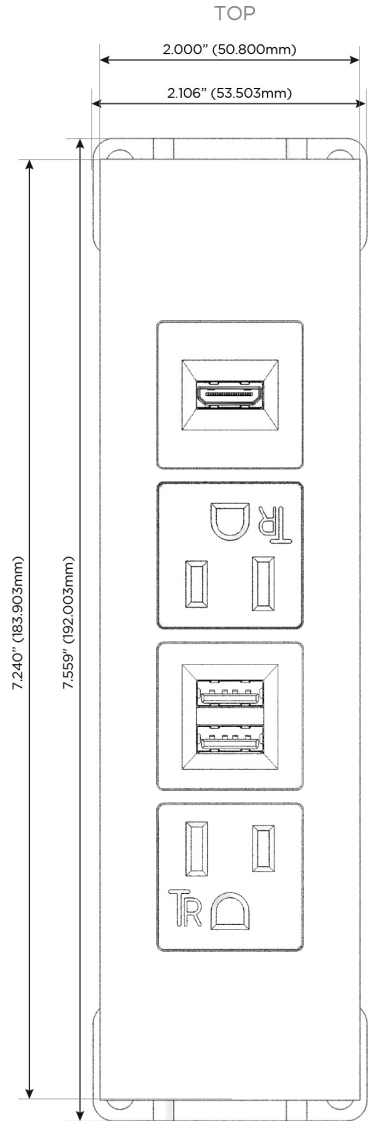

Trim Plate Finish: **WHITE (ABS)**

Custom Finishes Available

M-POWER-4T-AMAH-WATP

Features:

Module/Port Options:

- A** Tamper Resistant AC Receptacle
- E** USB-A & USB-C (20W)
- M** Double USB-A (Fast Charging Ports - 18W)
- H** HDMI
- 6** CAT 6
- 12** RJ 12
- X** Switched AC
- Y** 3-Way Switch (Low Voltage)
- V** USB-C (45W High Speed Charging Port)
- S** USB-C (25W High Speed Charging Port)
- R** Switched AC (Rocker Switch)
- D** Dimmer Switch

Plug:

Supplied with Low Profile Flat 45° Angle 120 VAC Plug

Optional Standard Straight 120 VAC Plug

Optional Straight 120 VAC Pass-through Plug

- CLEAN, COMPACT DESIGN
- STREAMLINED
- LOW PROFILE
- SIDE-EXITING CORDS
- PLUG & PLAY
- 6' AC CORD & PLUG (FLAT PLUG STANDARD)
- CUSTOMIZABLE CONFIGURATIONS AND FINISHES
- UL LISTED FOR MOUNTING IN FURNITURE
- 15A

M-POWER-4T

AC POWER & DATA CONNECTIVITY SOLUTION

M-POWER-4T-AMAH-WATP

Specs:

Modules/Ports:

- A** Tamper Resistant AC Receptacle
- M** Double USB-A (Fast Charging Ports - 18W)
- H** HDMI

A M H

Distributed by