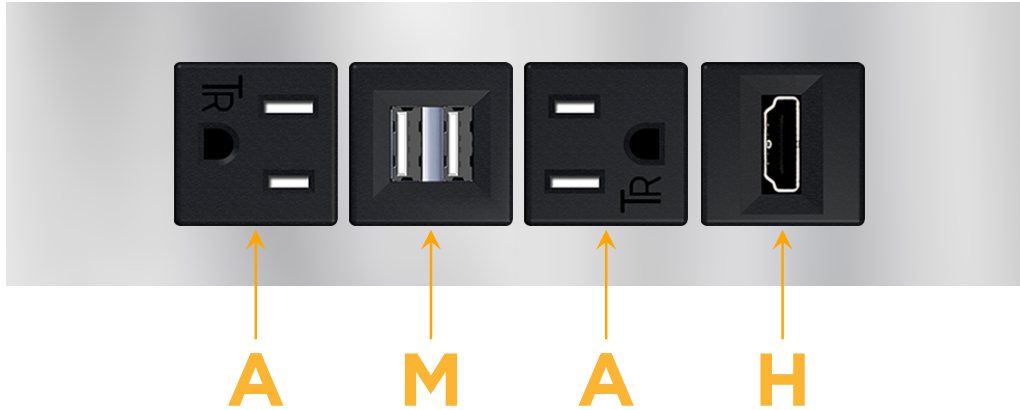

Trim Plate Finish: **STAINLESS STEEL MIRROR FINISH**

Custom Finishes Available

M-POWER-4T-AMAH-SS8TP

Features:

Module/Port Options:

- A** Tamper Resistant AC Receptacle
- E** USB-A & USB-C (20W)
- M** Double USB-A (Fast Charging Ports - 18W)
- H** HDMI
- 6** CAT 6
- 12** RJ 12
- X** Switched AC
- Y** 3-Way Switch (Low Voltage)
- V** USB-C (45W High Speed Charging Port)
- S** USB-C (25W High Speed Charging Port)
- R** Switched AC (Rocker Switch)
- D** Dimmer Switch

Plug:

Supplied with Low Profile Flat 45° Angle 120 VAC Plug

Optional Standard Straight 120 VAC Plug

Optional Straight 120 VAC Pass-through Plug

- CLEAN, COMPACT DESIGN
- STREAMLINED
- LOW PROFILE
- SIDE-EXITING CORDS
- PLUG & PLAY
- 6' AC CORD & PLUG (FLAT PLUG STANDARD)
- CUSTOMIZABLE CONFIGURATIONS AND FINISHES
- UL LISTED FOR MOUNTING IN FURNITURE
- 15A

M-POWER-4T

AC POWER & DATA CONNECTIVITY SOLUTION

M-POWER-4T-AMAH-SS8TP

Specs:

Modules/Ports:

- A** Tamper Resistant AC Receptacle
- M** Double USB-A (Fast Charging Ports - 18W)
- H** HDMI

A M H

Distributed by