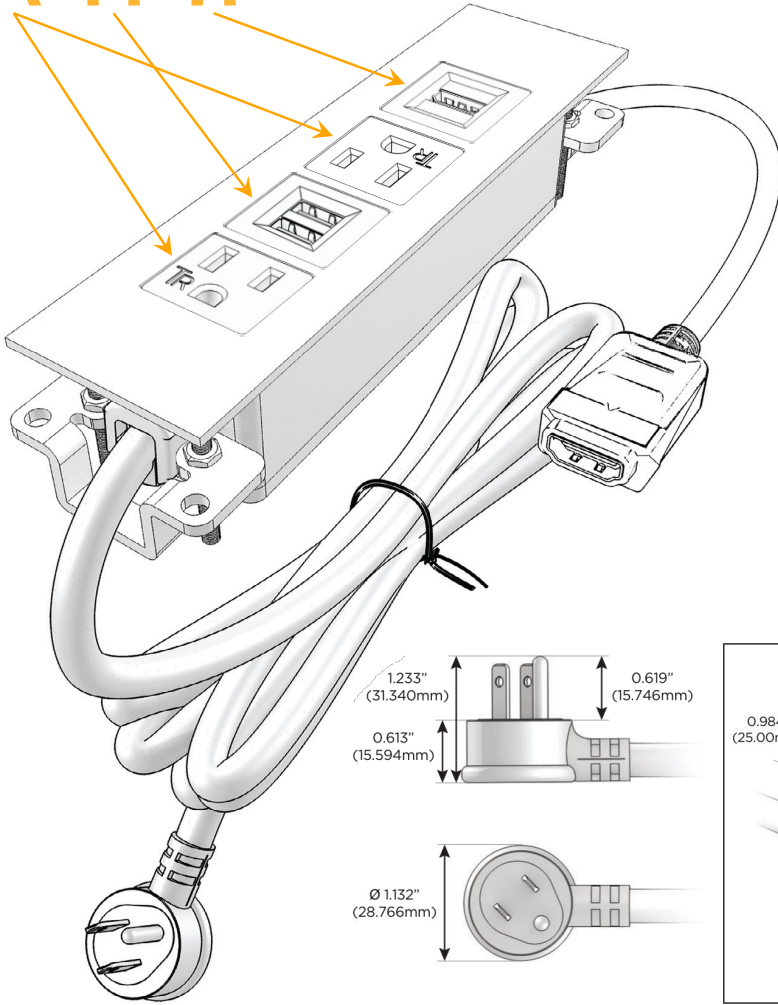

Trim Plate Finish: **STAINLESS STEEL MIRROR FINISH**

Custom Finishes Available

M-POWER-4T-AMAH-SS8TP

Features:

Module/Port Options:

- A** Tamper Resistant AC Receptacle
- E** USB-A & USB-C (20W)
- M** Double USB-A (Fast Charging Ports - 18W)
- H** HDMI
- 6** CAT 6
- 12** RJ 12
- X** Switched AC
- Y** 3-Way Switch (Low Voltage)
- V** USB-C (45W High Speed Charging Port)
- S** USB-C (25W High Speed Charging Port)
- R** Switched AC (Rocker Switch)
- D** Dimmer Switch

Plug:

Supplied with Low Profile Flat 45° Angle 120 VAC Plug

Optional Standard Straight 120 VAC Plug

Optional Straight 120 VAC Pass-through Plug

- CLEAN, COMPACT DESIGN
- STREAMLINED
- LOW PROFILE
- SIDE-EXITING CORDS
- PLUG & PLAY
- 6' AC CORD & PLUG (FLAT PLUG STANDARD)
- CUSTOMIZABLE CONFIGURATIONS AND FINISHES
- UL LISTED FOR MOUNTING IN FURNITURE
- 15A

M-POWER-4T

AC POWER & DATA CONNECTIVITY SOLUTION

M-POWER-4T-AMAH-SS8TP

Specs:

Modules/Ports:

- A** Tamper Resistant AC Receptacle
- M** Double USB-A (Fast Charging Ports - 18W)
- H** HDMI

A M H

Distributed by