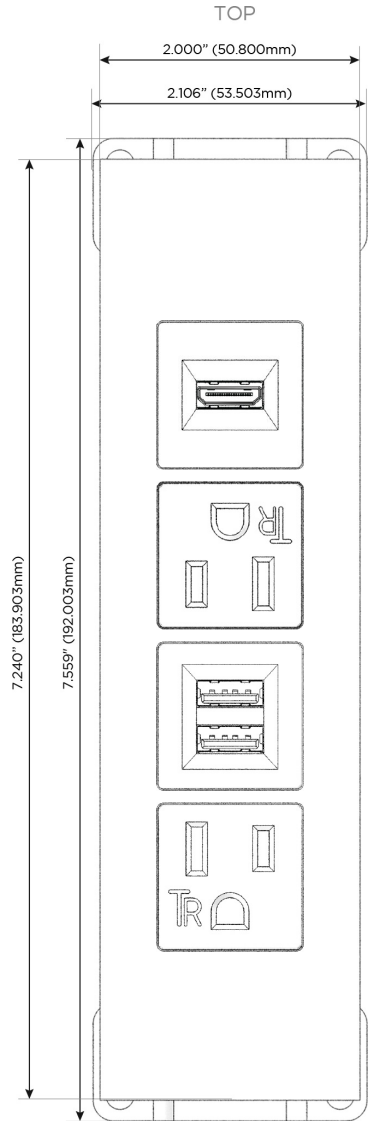

Trim Plate Finish: **STAINLESS STEEL MIRROR FINISH**

Custom Finishes Available

M-POWER-4T-AMAH-SS8TP

Features:

Module/Port Options:

- A** Tamper Resistant AC Receptacle
- E** USB-A & USB-C (20W)
- M** Double USB-A (Fast Charging Ports - 18W)
- H** HDMI
- 6** CAT 6
- 12** RJ 12
- X** Switched AC
- Y** 3-Way Switch (Low Voltage)
- V** USB-C (45W High Speed Charging Port)
- S** USB-C (25W High Speed Charging Port)
- R** Switched AC (Rocker Switch)
- D** Dimmer Switch

Plug:

Supplied with Low Profile Flat 45° Angle 120 VAC Plug

Optional Standard Straight 120 VAC Plug

Optional Straight 120 VAC Pass-through Plug

- CLEAN, COMPACT DESIGN
- STREAMLINED
- LOW PROFILE
- SIDE-EXITING CORDS
- PLUG & PLAY
- 6' AC CORD & PLUG (FLAT PLUG STANDARD)
- CUSTOMIZABLE CONFIGURATIONS AND FINISHES
- UL LISTED FOR MOUNTING IN FURNITURE
- 15A

M-POWER-4T

AC POWER & DATA CONNECTIVITY SOLUTION

M-POWER-4T-AMAH-SS8TP

Specs:

Modules/Ports:

- A** Tamper Resistant AC Receptacle
- M** Double USB-A (Fast Charging Ports - 18W)
- H** HDMI

A M H

Distributed by