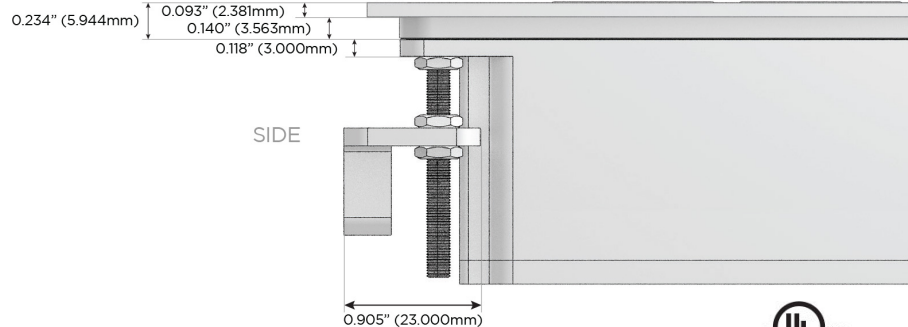

M-POWER-4T

AC POWER & DATA CONNECTIVITY SOLUTION

M-POWER-4T-AMAH-SS8TP

Specs:

Modules/Ports:

- A** Tamper Resistant AC Receptacle
- M** Double USB-A (Fast Charging Ports - 18W)
- H** HDMI

A M H

Distributed by