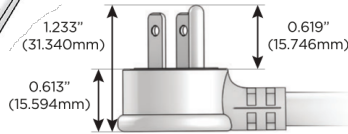

M-POWER-4T

AC POWER & DATA CONNECTIVITY SOLUTION

M-POWER-4T-AMAH-SS8TP

Specs:

Modules/Ports:

- A** Tamper Resistant AC Receptacle
- M** Double USB-A (Fast Charging Ports - 18W)
- H** HDMI

A M H

Distributed by