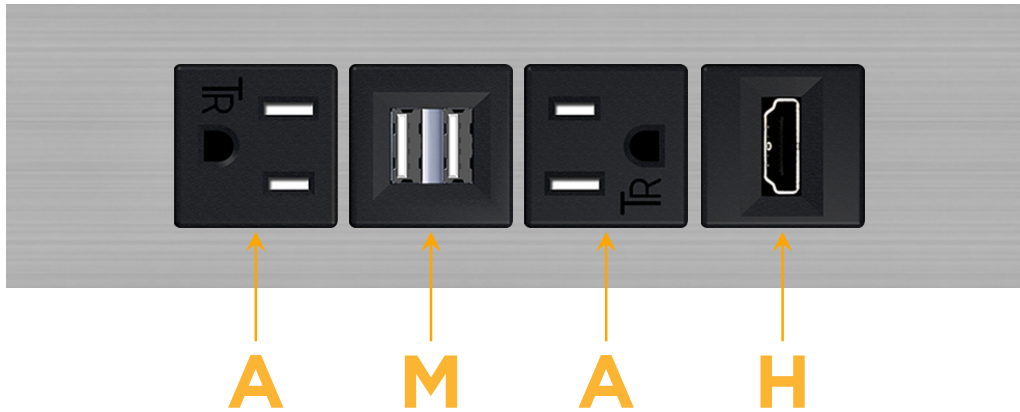

Trim Plate Finish: **BRUSHED STAINLESS (ABS)**

Custom Finishes Available

M-POWER-4T-AMAH-SS4ATP

Features:

Module/Port Options:

- A** Tamper Resistant AC Receptacle
- E** USB-A & USB-C (20W)
- M** Double USB-A (Fast Charging Ports - 18W)
- H** HDMI
- 6** CAT 6
- 12** RJ 12
- X** Switched AC
- Y** 3-Way Switch (Low Voltage)
- V** USB-C (45W High Speed Charging Port)
- S** USB-C (25W High Speed Charging Port)
- R** Switched AC (Rocker Switch)
- D** Dimmer Switch

Plug:

Supplied with Low Profile Flat 45° Angle 120 VAC Plug

Optional Standard Straight 120 VAC Plug

Optional Straight 120 VAC Pass-through Plug

- CLEAN, COMPACT DESIGN
- STREAMLINED
- LOW PROFILE
- SIDE-EXITING CORDS
- PLUG & PLAY
- 6' AC CORD & PLUG (FLAT PLUG STANDARD)
- CUSTOMIZABLE CONFIGURATIONS AND FINISHES
- UL LISTED FOR MOUNTING IN FURNITURE
- 15A

M-POWER-4T

AC POWER & DATA CONNECTIVITY SOLUTION

M-POWER-4T-AMAH-SS4ATP

Specs:

Modules/Ports:

- A** Tamper Resistant AC Receptacle
- M** Double USB-A (Fast Charging Ports - 18W)
- H** HDMI

A M H

Distributed by