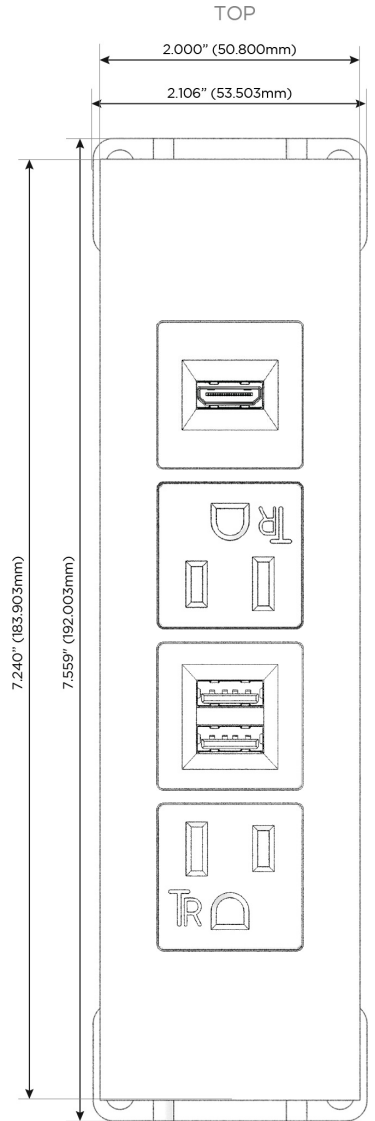

Trim Plate Finish: **BRUSHED STAINLESS (ABS)**

Custom Finishes Available

M-POWER-4T-AMAH-SS4ATP

Features:

Module/Port Options:

- A** Tamper Resistant AC Receptacle
- E** USB-A & USB-C (20W)
- M** Double USB-A (Fast Charging Ports - 18W)
- H** HDMI
- 6** CAT 6
- 12** RJ 12
- X** Switched AC
- Y** 3-Way Switch (Low Voltage)
- V** USB-C (45W High Speed Charging Port)
- S** USB-C (25W High Speed Charging Port)
- R** Switched AC (Rocker Switch)
- D** Dimmer Switch

Plug:

Supplied with Low Profile Flat 45° Angle 120 VAC Plug

Optional Standard Straight 120 VAC Plug

Optional Straight 120 VAC Pass-through Plug

- CLEAN, COMPACT DESIGN
- STREAMLINED
- LOW PROFILE
- SIDE-EXITING CORDS
- PLUG & PLAY
- 6' AC CORD & PLUG (FLAT PLUG STANDARD)
- CUSTOMIZABLE CONFIGURATIONS AND FINISHES
- UL LISTED FOR MOUNTING IN FURNITURE
- 15A

M-POWER-4T

AC POWER & DATA CONNECTIVITY SOLUTION

M-POWER-4T-AMAH-SS4ATP

Specs:

Modules/Ports:

- A** Tamper Resistant AC Receptacle
- M** Double USB-A (Fast Charging Ports - 18W)
- H** HDMI

A M H

Distributed by