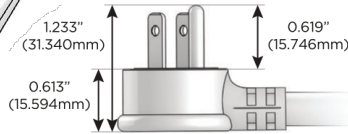

M-POWER-4T

AC POWER & DATA CONNECTIVITY SOLUTION

M-POWER-4T-AMAH-SS4ATP

Specs:

Modules/Ports:

- A** Tamper Resistant AC Receptacle
- M** Double USB-A (Fast Charging Ports - 18W)
- H** HDMI

A M H

Distributed by