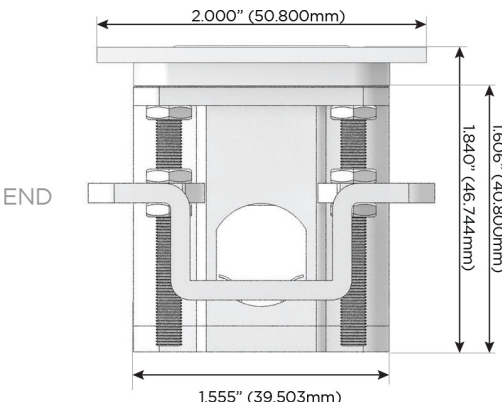

Plug:

Supplied with Low Profile Flat 45° Angle 120 VAC Plug

Optional Standard Straight 120 VAC Plug

Optional Straight 120 VAC Pass-through Plug

- CLEAN, COMPACT DESIGN
- STREAMLINED
- LOW PROFILE
- SIDE-EXITING CORDS
- PLUG & PLAY
- 6' AC CORD & PLUG (FLAT PLUG STANDARD)
- CUSTOMIZABLE CONFIGURATIONS AND FINISHES
- UL LISTED FOR MOUNTING IN FURNITURE
- 15A

M-POWER-4T

AC POWER & DATA CONNECTIVITY SOLUTION

M-POWER-4T-AMAH-SS4ATP

Specs:

Modules/Ports:

- A** Tamper Resistant AC Receptacle
- M** Double USB-A (Fast Charging Ports - 18W)
- H** HDMI

A M H

Distributed by