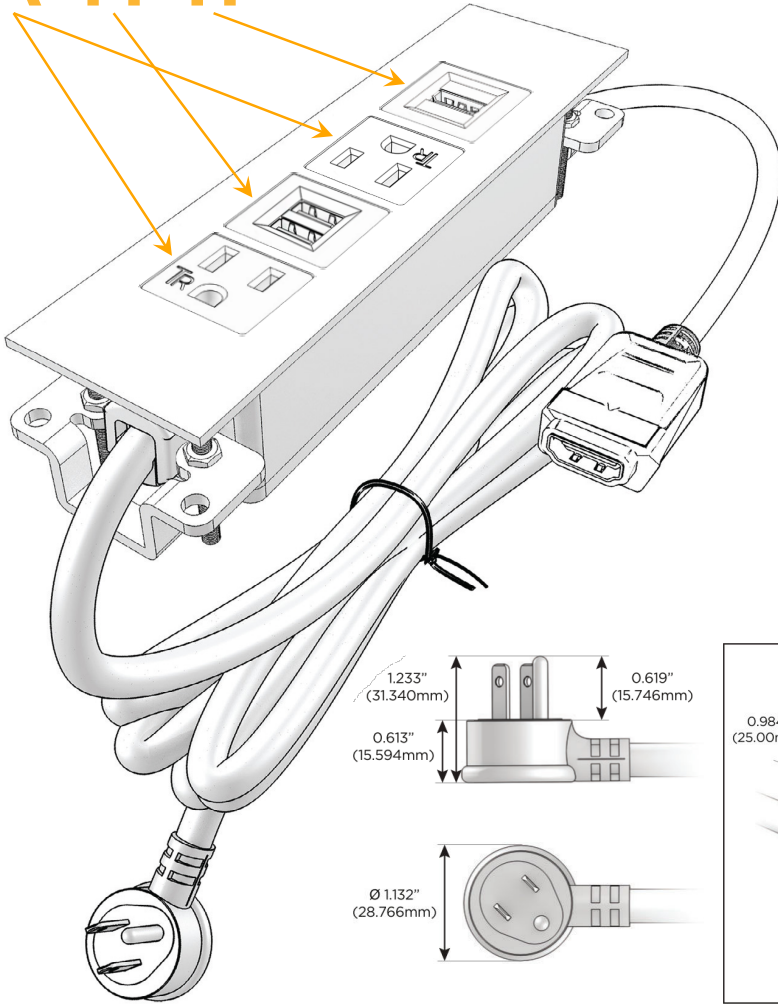

Trim Plate Finish: **BRUSHED STAINLESS (ABS)**

Custom Finishes Available

M-POWER-4T-AMAH-SS4ATP

Features:

Module/Port Options:

- A** Tamper Resistant AC Receptacle
- E** USB-A & USB-C (20W)
- M** Double USB-A (Fast Charging Ports - 18W)
- H** HDMI
- 6** CAT 6
- 12** RJ 12
- X** Switched AC
- Y** 3-Way Switch (Low Voltage)
- V** USB-C (45W High Speed Charging Port)
- S** USB-C (25W High Speed Charging Port)
- R** Switched AC (Rocker Switch)
- D** Dimmer Switch

Plug:

Supplied with Low Profile Flat 45° Angle 120 VAC Plug

Optional Standard Straight 120 VAC Plug

Optional Straight 120 VAC Pass-through Plug

- CLEAN, COMPACT DESIGN
- STREAMLINED
- LOW PROFILE
- SIDE-EXITING CORDS
- PLUG & PLAY
- 6' AC CORD & PLUG (FLAT PLUG STANDARD)
- CUSTOMIZABLE CONFIGURATIONS AND FINISHES
- UL LISTED FOR MOUNTING IN FURNITURE
- 15A

M-POWER-4T

AC POWER & DATA CONNECTIVITY SOLUTION

M-POWER-4T-AMAH-SS4ATP

Specs:

Modules/Ports:

- A** Tamper Resistant AC Receptacle
- M** Double USB-A (Fast Charging Ports - 18W)
- H** HDMI

A M H

Distributed by