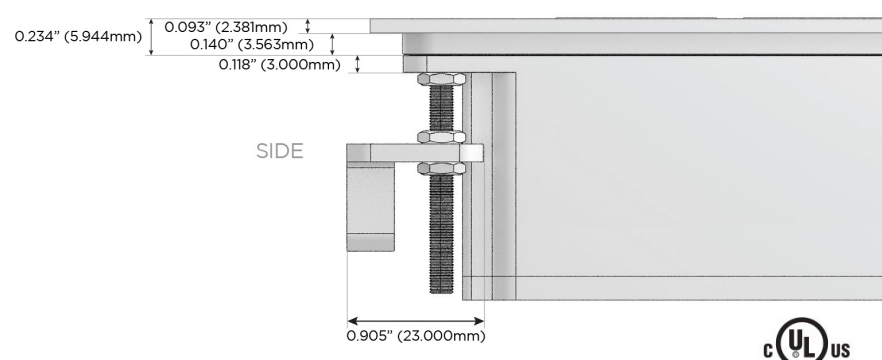

Plug:

Supplied with Low Profile Flat 45° Angle 120 VAC Plug

Optional Standard Straight 120 VAC Plug

Optional Straight 120 VAC Pass-through Plug

- CLEAN, COMPACT DESIGN
- STREAMLINED
- LOW PROFILE
- SIDE-EXITING CORDS
- PLUG & PLAY
- 6' AC CORD & PLUG (FLAT PLUG STANDARD)
- CUSTOMIZABLE CONFIGURATIONS AND FINISHES
- UL LISTED FOR MOUNTING IN FURNITURE
- 15A

M-POWER-4T

AC POWER & DATA CONNECTIVITY SOLUTION

M-POWER-4T-AMAH-SS4ATP

Specs:

Modules/Ports:

- A** Tamper Resistant AC Receptacle
- M** Double USB-A (Fast Charging Ports - 18W)
- H** HDMI

A M H

Distributed by