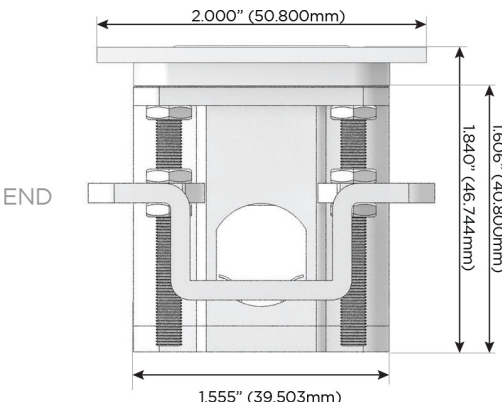

Plug:

Supplied with Low Profile Flat 45° Angle 120 VAC Plug

Optional Standard Straight 120 VAC Plug

Optional Straight 120 VAC Pass-through Plug

- CLEAN, COMPACT DESIGN
- STREAMLINED
- LOW PROFILE
- SIDE-EXITING CORDS
- PLUG & PLAY
- 6' AC CORD & PLUG (FLAT PLUG STANDARD)
- CUSTOMIZABLE CONFIGURATIONS AND FINISHES
- UL LISTED FOR MOUNTING IN FURNITURE
- 15A

M-POWER-4T

AC POWER & DATA CONNECTIVITY SOLUTION

M-POWER-4T-AMAH-SATP

Specs:

Modules/Ports:

- A** Tamper Resistant AC Receptacle
- M** Double USB-A (Fast Charging Ports - 18W)
- H** HDMI

A M H

Distributed by