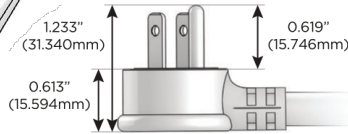

M-POWER-4T

AC POWER & DATA CONNECTIVITY SOLUTION

M-POWER-4T-AMAH-SATP

Specs:

Modules/Ports:

- A** Tamper Resistant AC Receptacle
- M** Double USB-A (Fast Charging Ports - 18W)
- H** HDMI

A M H

Distributed by