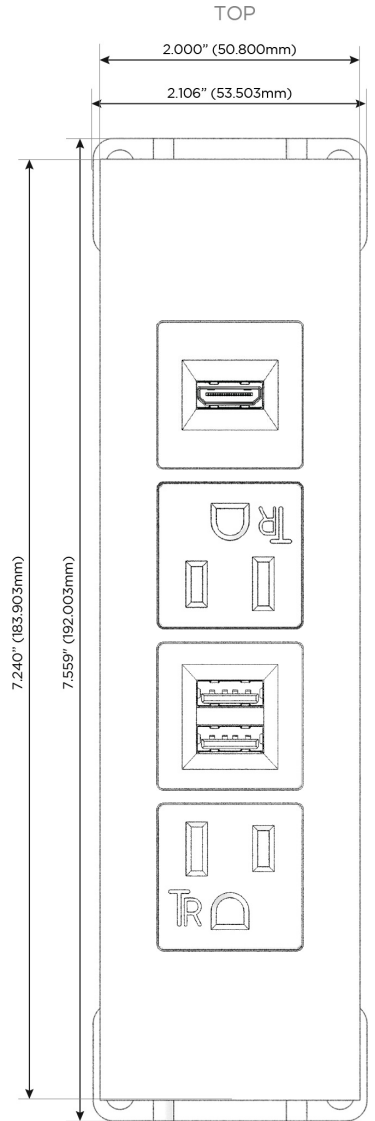

Trim Plate Finish: **SATIN NICKEL (ABS)**

Custom Finishes Available

M-POWER-4T-AMAH-SATP

Features:

Module/Port Options:

- A** Tamper Resistant AC Receptacle
- E** USB-A & USB-C (20W)
- M** Double USB-A (Fast Charging Ports - 18W)
- H** HDMI
- 6** CAT 6
- 12** RJ 12
- X** Switched AC
- Y** 3-Way Switch (Low Voltage)
- V** USB-C (45W High Speed Charging Port)
- S** USB-C (25W High Speed Charging Port)
- R** Switched AC (Rocker Switch)
- D** Dimmer Switch

Plug:

Supplied with Low Profile Flat 45° Angle 120 VAC Plug

Optional Standard Straight 120 VAC Plug

Optional Straight 120 VAC Pass-through Plug

- CLEAN, COMPACT DESIGN
- STREAMLINED
- LOW PROFILE
- SIDE-EXITING CORDS
- PLUG & PLAY
- 6' AC CORD & PLUG (FLAT PLUG STANDARD)
- CUSTOMIZABLE CONFIGURATIONS AND FINISHES
- UL LISTED FOR MOUNTING IN FURNITURE
- 15A

M-POWER-4T

AC POWER & DATA CONNECTIVITY SOLUTION

M-POWER-4T-AMAH-SATP

Specs:

Modules/Ports:

- A** Tamper Resistant AC Receptacle
- M** Double USB-A (Fast Charging Ports - 18W)
- H** HDMI

A M H

Distributed by