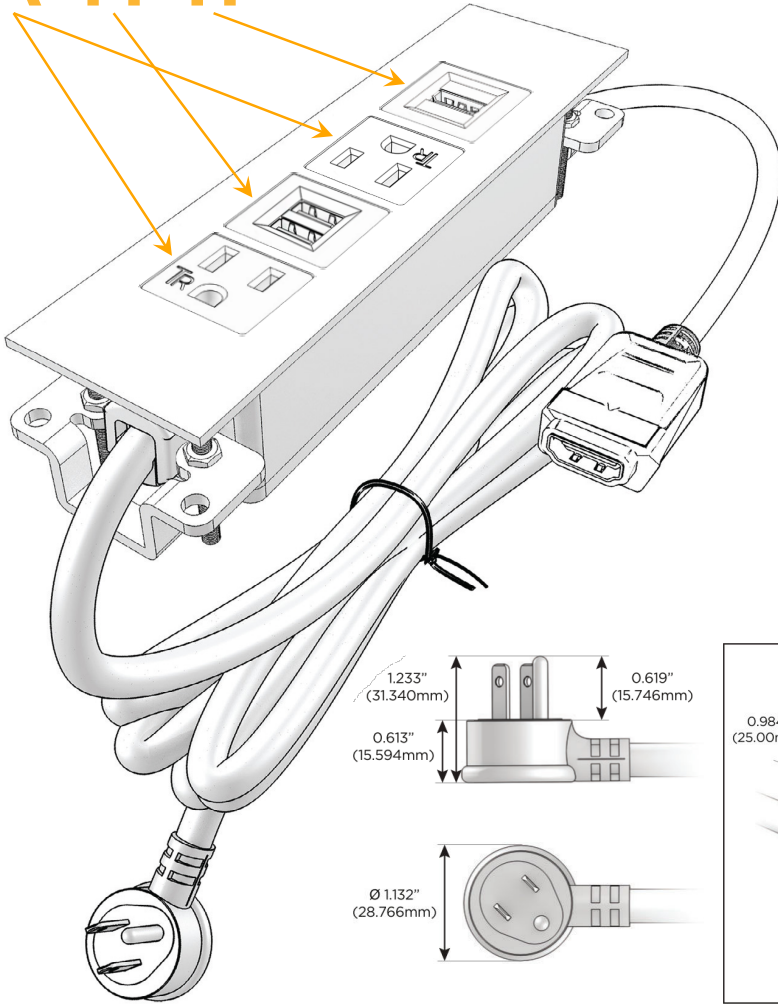

Trim Plate Finish: **SATIN NICKEL (ABS)**

Custom Finishes Available

M-POWER-4T-AMAH-SATP

Features:

Module/Port Options:

- A** Tamper Resistant AC Receptacle
- E** USB-A & USB-C (20W)
- M** Double USB-A (Fast Charging Ports - 18W)
- H** HDMI
- 6** CAT 6
- 12** RJ 12
- X** Switched AC
- Y** 3-Way Switch (Low Voltage)
- V** USB-C (45W High Speed Charging Port)
- S** USB-C (25W High Speed Charging Port)
- R** Switched AC (Rocker Switch)
- D** Dimmer Switch

Plug:

Supplied with Low Profile Flat 45° Angle 120 VAC Plug

Optional Standard Straight 120 VAC Plug

Optional Straight 120 VAC Pass-through Plug

- CLEAN, COMPACT DESIGN
- STREAMLINED
- LOW PROFILE
- SIDE-EXITING CORDS
- PLUG & PLAY
- 6' AC CORD & PLUG (FLAT PLUG STANDARD)
- CUSTOMIZABLE CONFIGURATIONS AND FINISHES
- UL LISTED FOR MOUNTING IN FURNITURE
- 15A

M-POWER-4T

AC POWER & DATA CONNECTIVITY SOLUTION

M-POWER-4T-AMAH-SATP

Specs:

Modules/Ports:

- A** Tamper Resistant AC Receptacle
- M** Double USB-A (Fast Charging Ports - 18W)
- H** HDMI

A M H

Distributed by