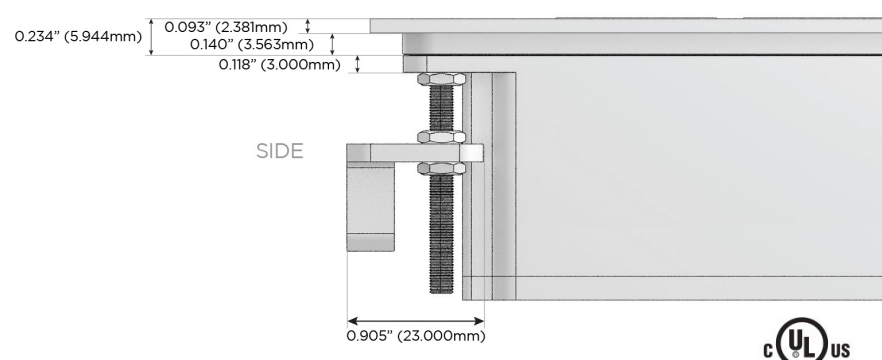

Plug:

Supplied with Low Profile Flat 45° Angle 120 VAC Plug

Optional Standard Straight 120 VAC Plug

Optional Straight 120 VAC Pass-through Plug

- CLEAN, COMPACT DESIGN
- STREAMLINED
- LOW PROFILE
- SIDE-EXITING CORDS
- PLUG & PLAY
- 6' AC CORD & PLUG (FLAT PLUG STANDARD)
- CUSTOMIZABLE CONFIGURATIONS AND FINISHES
- UL LISTED FOR MOUNTING IN FURNITURE
- 15A

M-POWER-4T

AC POWER & DATA CONNECTIVITY SOLUTION

M-POWER-4T-AMAH-SATP

Specs:

Modules/Ports:

- A** Tamper Resistant AC Receptacle
- M** Double USB-A (Fast Charging Ports - 18W)
- H** HDMI

A M H

Distributed by