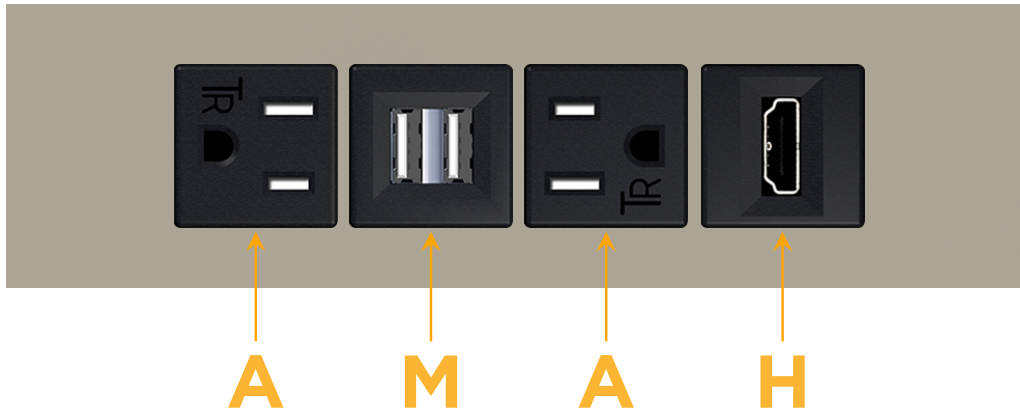

Trim Plate Finish: **SATIN NICKEL (ABS)**

Custom Finishes Available

M-POWER-4T-AMAH-SATP

Features:

Module/Port Options:

- A** Tamper Resistant AC Receptacle
- E** USB-A & USB-C (20W)
- M** Double USB-A (Fast Charging Ports - 18W)
- H** HDMI
- 6** CAT 6
- 12** RJ 12
- X** Switched AC
- Y** 3-Way Switch (Low Voltage)
- V** USB-C (45W High Speed Charging Port)
- S** USB-C (25W High Speed Charging Port)
- R** Switched AC (Rocker Switch)
- D** Dimmer Switch

Plug:

Supplied with Low Profile Flat 45° Angle 120 VAC Plug

Optional Standard Straight 120 VAC Plug

Optional Straight 120 VAC Pass-through Plug

- CLEAN, COMPACT DESIGN
- STREAMLINED
- LOW PROFILE
- SIDE-EXITING CORDS
- PLUG & PLAY
- 6' AC CORD & PLUG (FLAT PLUG STANDARD)
- CUSTOMIZABLE CONFIGURATIONS AND FINISHES
- UL LISTED FOR MOUNTING IN FURNITURE
- 15A

M-POWER-4T

AC POWER & DATA CONNECTIVITY SOLUTION

M-POWER-4T-AMAH-SATP

Specs:

Modules/Ports:

- A** Tamper Resistant AC Receptacle
- M** Double USB-A (Fast Charging Ports - 18W)
- H** HDMI

A M H

Distributed by