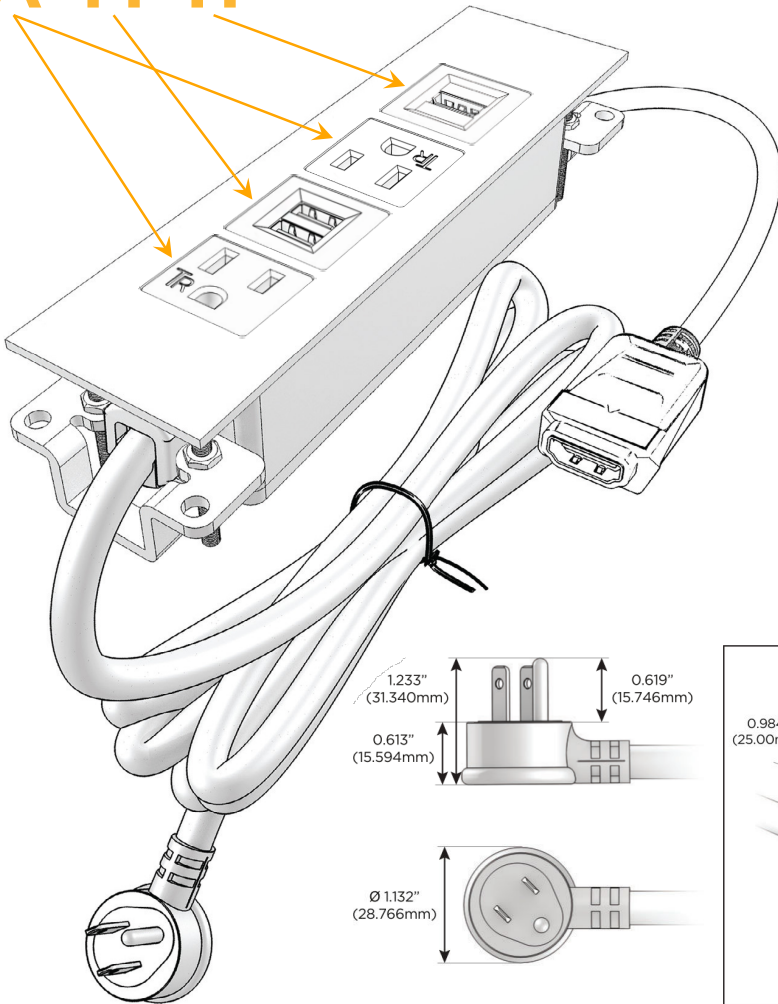

Trim Plate Finish: **GUNMETAL (ABS)**

Custom Finishes Available

M-POWER-4T-AMAH-S3ATP

Features:

Module/Port Options:

- A** Tamper Resistant AC Receptacle
- E** USB-A & USB-C (20W)
- M** Double USB-A (Fast Charging Ports - 18W)
- H** HDMI
- 6** CAT 6
- 12** RJ 12
- X** Switched AC
- Y** 3-Way Switch (Low Voltage)
- V** USB-C (45W High Speed Charging Port)
- S** USB-C (25W High Speed Charging Port)
- R** Switched AC (Rocker Switch)
- D** Dimmer Switch

Plug:

Supplied with Low Profile Flat 45° Angle 120 VAC Plug

Optional Standard Straight 120 VAC Plug

Optional Straight 120 VAC Pass-through Plug

- CLEAN, COMPACT DESIGN
- STREAMLINED
- LOW PROFILE
- SIDE-EXITING CORDS
- PLUG & PLAY
- 6' AC CORD & PLUG (FLAT PLUG STANDARD)
- CUSTOMIZABLE CONFIGURATIONS AND FINISHES
- UL LISTED FOR MOUNTING IN FURNITURE
- 15A

M-POWER-4T

AC POWER & DATA CONNECTIVITY SOLUTION

M-POWER-4T-AMAH-S3ATP

Specs:

Modules/Ports:

- A** Tamper Resistant AC Receptacle
- M** Double USB-A (Fast Charging Ports - 18W)
- H** HDMI

A M H

Distributed by