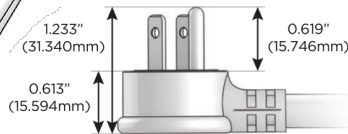

Plug:

Supplied with Low Profile Flat 45° Angle 120 VAC Plug

Optional Standard Straight 120 VAC Plug

Optional Straight 120 VAC Pass-through Plug

- CLEAN, COMPACT DESIGN
- STREAMLINED
- LOW PROFILE
- SIDE-EXITING CORDS
- PLUG & PLAY
- 6' AC CORD & PLUG (FLAT PLUG STANDARD)
- CUSTOMIZABLE CONFIGURATIONS AND FINISHES
- UL LISTED FOR MOUNTING IN FURNITURE
- 15A

M-POWER-4T

AC POWER & DATA CONNECTIVITY SOLUTION

M-POWER-4T-AMAH-S3ATP

Specs:

Modules/Ports:

- A** Tamper Resistant AC Receptacle
- M** Double USB-A (Fast Charging Ports - 18W)
- H** HDMI

A M H

Distributed by