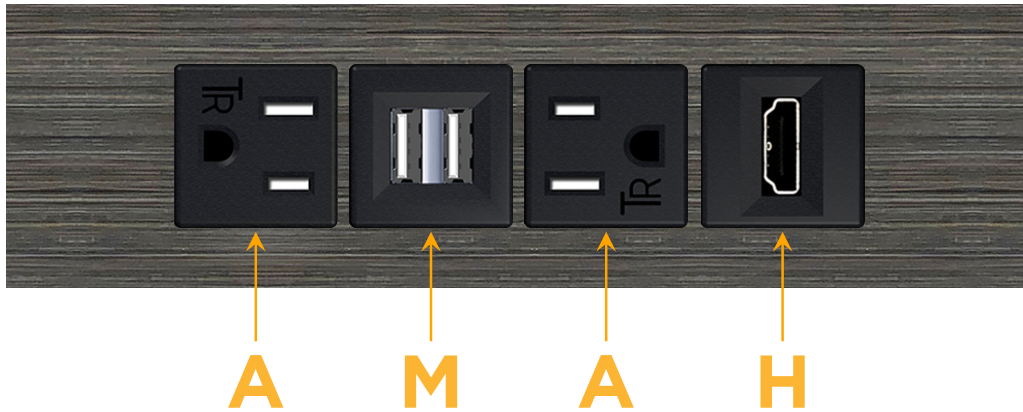

Trim Plate Finish: **GUNMETAL (ABS)**

Custom Finishes Available

M-POWER-4T-AMAH-S3ATP

Features:

Module/Port Options:

- A** Tamper Resistant AC Receptacle
- E** USB-A & USB-C (20W)
- M** Double USB-A (Fast Charging Ports - 18W)
- H** HDMI
- 6** CAT 6
- 12** RJ 12
- X** Switched AC
- Y** 3-Way Switch (Low Voltage)
- V** USB-C (45W High Speed Charging Port)
- S** USB-C (25W High Speed Charging Port)
- R** Switched AC (Rocker Switch)
- D** Dimmer Switch

Plug:

Supplied with Low Profile Flat 45° Angle 120 VAC Plug

Optional Standard Straight 120 VAC Plug

Optional Straight 120 VAC Pass-through Plug

- CLEAN, COMPACT DESIGN
- STREAMLINED
- LOW PROFILE
- SIDE-EXITING CORDS
- PLUG & PLAY
- 6' AC CORD & PLUG (FLAT PLUG STANDARD)
- CUSTOMIZABLE CONFIGURATIONS AND FINISHES
- UL LISTED FOR MOUNTING IN FURNITURE
- 15A

M-POWER-4T

AC POWER & DATA CONNECTIVITY SOLUTION

M-POWER-4T-AMAH-S3ATP

Specs:

Modules/Ports:

- A** Tamper Resistant AC Receptacle
- M** Double USB-A (Fast Charging Ports - 18W)
- H** HDMI

A M H

Distributed by