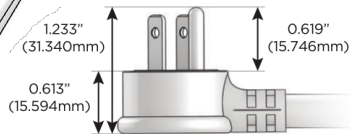

M-POWER-4T

AC POWER & DATA CONNECTIVITY SOLUTION

M-POWER-4T-AMAH-CRATP

Specs:

Modules/Ports:

- A** Tamper Resistant AC Receptacle
- M** Double USB-A (Fast Charging Ports - 18W)
- H** HDMI

A M H

Distributed by