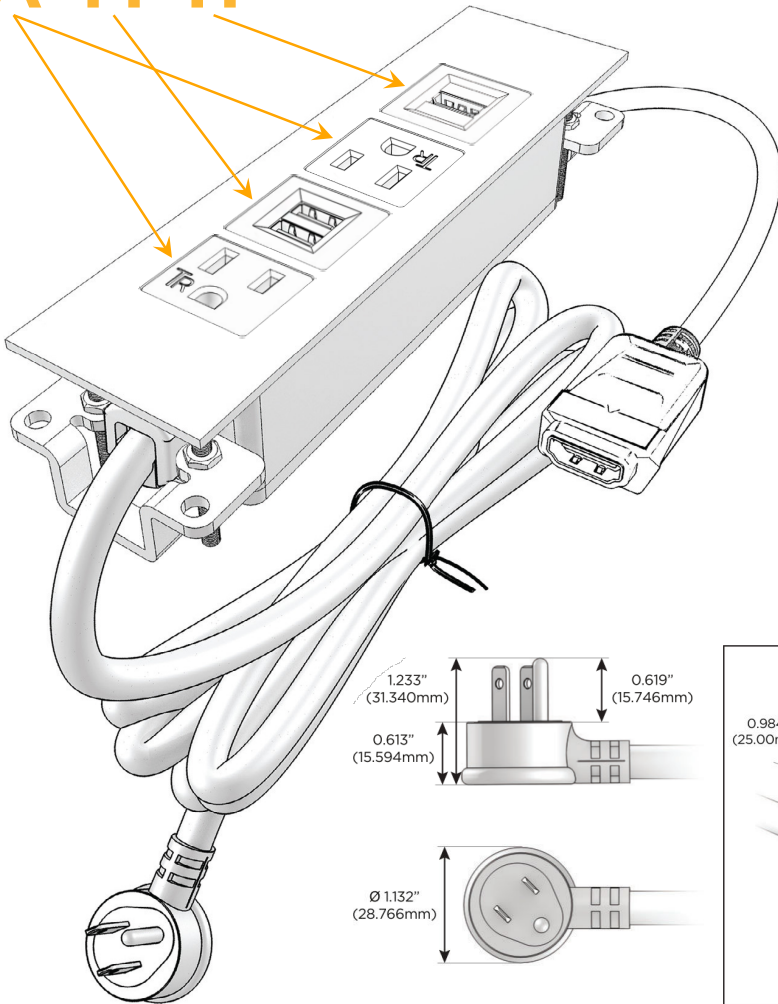

Trim Plate Finish: **CHROME (ABS)**

Custom Finishes Available

M-POWER-4T-AMAH-CRATP

Features:

Module/Port Options:

- A** Tamper Resistant AC Receptacle
- E** USB-A & USB-C (20W)
- M** Double USB-A (Fast Charging Ports - 18W)
- H** HDMI
- 6** CAT 6
- 12** RJ 12
- X** Switched AC
- Y** 3-Way Switch (Low Voltage)
- V** USB-C (45W High Speed Charging Port)
- S** USB-C (25W High Speed Charging Port)
- R** Switched AC (Rocker Switch)
- D** Dimmer Switch

Plug:

Supplied with Low Profile Flat 45° Angle 120 VAC Plug

Optional Standard Straight 120 VAC Plug

Optional Straight 120 VAC Pass-through Plug

- CLEAN, COMPACT DESIGN
- STREAMLINED
- LOW PROFILE
- SIDE-EXITING CORDS
- PLUG & PLAY
- 6' AC CORD & PLUG (FLAT PLUG STANDARD)
- CUSTOMIZABLE CONFIGURATIONS AND FINISHES
- UL LISTED FOR MOUNTING IN FURNITURE
- 15A

M-POWER-4T

AC POWER & DATA CONNECTIVITY SOLUTION

M-POWER-4T-AMAH-CRATP

Specs:

Modules/Ports:

- A** Tamper Resistant AC Receptacle
- M** Double USB-A (Fast Charging Ports - 18W)
- H** HDMI

A M H

Distributed by