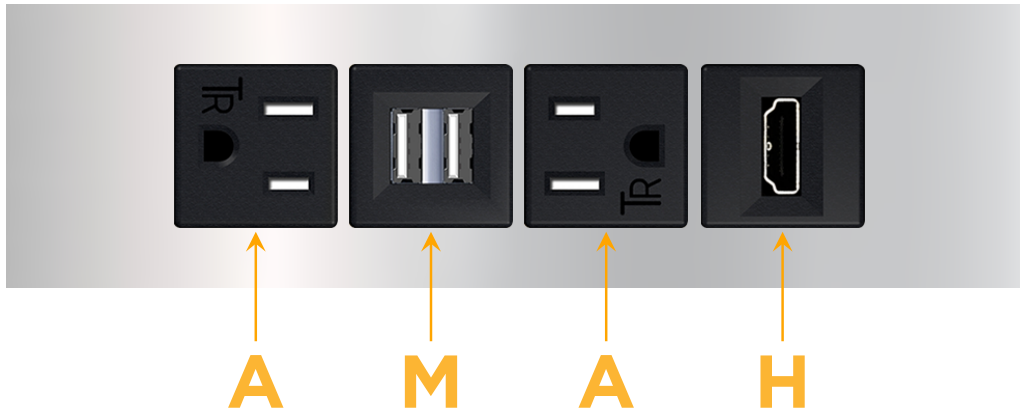

Trim Plate Finish: **CHROME (ABS)**

Custom Finishes Available

M-POWER-4T-AMAH-CRATP

Features:

Module/Port Options:

- A** Tamper Resistant AC Receptacle
- E** USB-A & USB-C (20W)
- M** Double USB-A (Fast Charging Ports - 18W)
- H** HDMI
- 6** CAT 6
- 12** RJ 12
- X** Switched AC
- Y** 3-Way Switch (Low Voltage)
- V** USB-C (45W High Speed Charging Port)
- S** USB-C (25W High Speed Charging Port)
- R** Switched AC (Rocker Switch)
- D** Dimmer Switch

Plug:

Supplied with Low Profile Flat 45° Angle 120 VAC Plug

Optional Standard Straight 120 VAC Plug

Optional Straight 120 VAC Pass-through Plug

- CLEAN, COMPACT DESIGN
- STREAMLINED
- LOW PROFILE
- SIDE-EXITING CORDS
- PLUG & PLAY
- 6' AC CORD & PLUG (FLAT PLUG STANDARD)
- CUSTOMIZABLE CONFIGURATIONS AND FINISHES
- UL LISTED FOR MOUNTING IN FURNITURE
- 15A

M-POWER-4T

AC POWER & DATA CONNECTIVITY SOLUTION

M-POWER-4T-AMAH-CRATP

Specs:

Modules/Ports:

- A** Tamper Resistant AC Receptacle
- M** Double USB-A (Fast Charging Ports - 18W)
- H** HDMI

A M H

Distributed by