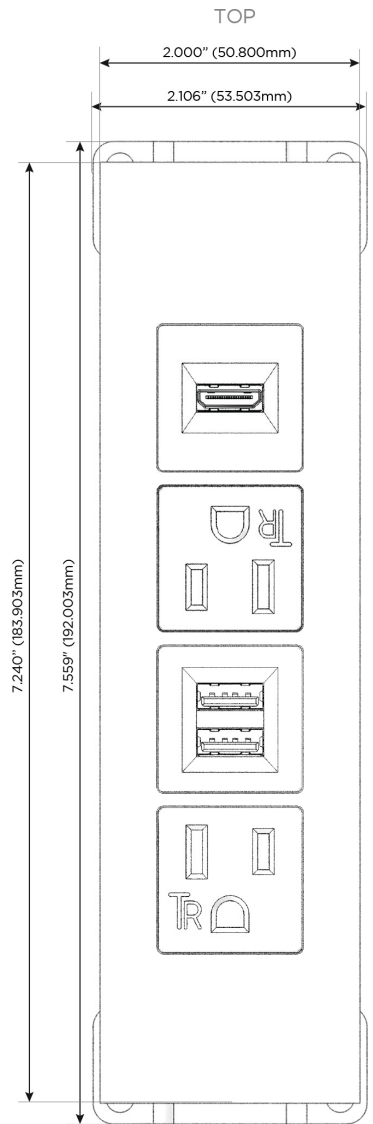

Trim Plate Finish: **CHROME (ABS)**

Custom Finishes Available

M-POWER-4T-AMAH-CRATP

Features:

Module/Port Options:

- A** Tamper Resistant AC Receptacle
- E** USB-A & USB-C (20W)
- M** Double USB-A (Fast Charging Ports - 18W)
- H** HDMI
- 6** CAT 6
- 12** RJ 12
- X** Switched AC
- Y** 3-Way Switch (Low Voltage)
- V** USB-C (45W High Speed Charging Port)
- S** USB-C (25W High Speed Charging Port)
- R** Switched AC (Rocker Switch)
- D** Dimmer Switch

Plug:

Supplied with Low Profile Flat 45° Angle 120 VAC Plug

Optional Standard Straight 120 VAC Plug

Optional Straight 120 VAC Pass-through Plug

- CLEAN, COMPACT DESIGN
- STREAMLINED
- LOW PROFILE
- SIDE-EXITING CORDS
- PLUG & PLAY
- 6' AC CORD & PLUG (FLAT PLUG STANDARD)
- CUSTOMIZABLE CONFIGURATIONS AND FINISHES
- UL LISTED FOR MOUNTING IN FURNITURE
- 15A

M-POWER-4T

AC POWER & DATA CONNECTIVITY SOLUTION

M-POWER-4T-AMAH-CRATP

Specs:

Modules/Ports:

- A** Tamper Resistant AC Receptacle
- M** Double USB-A (Fast Charging Ports - 18W)
- H** HDMI

A M H

Distributed by