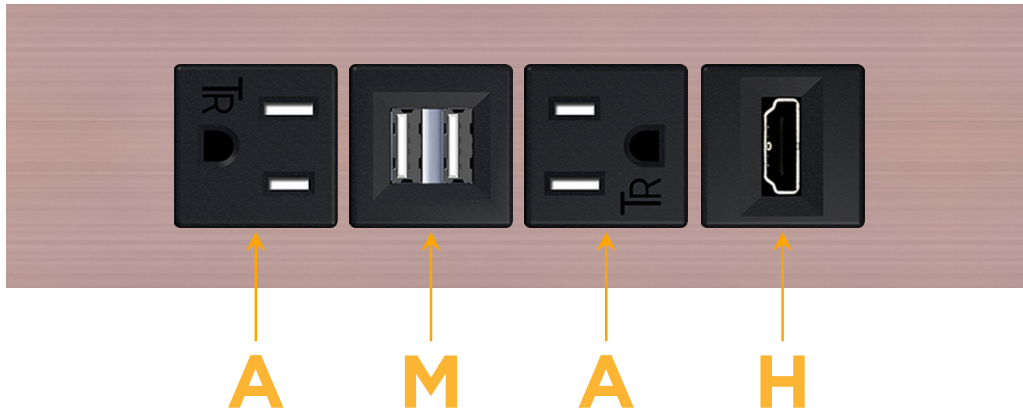

Trim Plate Finish: **CHAMPAGNE (ABS)**

Custom Finishes Available

M-POWER-4T-AMAH-CHATP

Features:

**Module/Port Options:**

- A** Tamper Resistant AC Receptacle
- E** USB-A & USB-C (20W)
- M** Double USB-A (Fast Charging Ports - 18W)
- H** HDMI
- 6** CAT 6
- 12** RJ 12
- X** Switched AC
- Y** 3-Way Switch (Low Voltage)
- V** USB-C (45W High Speed Charging Port)
- S** USB-C (25W High Speed Charging Port)
- R** Switched AC (Rocker Switch)
- D** Dimmer Switch

**Plug:**

Supplied with Low Profile Flat 45° Angle 120 VAC Plug

Optional Standard Straight 120 VAC Plug

Optional Straight 120 VAC Pass-through Plug

- CLEAN, COMPACT DESIGN
- STREAMLINED
- LOW PROFILE
- SIDE-EXITING CORDS
- PLUG & PLAY
- 6' AC CORD & PLUG (FLAT PLUG STANDARD)
- CUSTOMIZABLE CONFIGURATIONS AND FINISHES
- UL LISTED FOR MOUNTING IN FURNITURE
- 15A

# M-POWER-4T

AC POWER & DATA CONNECTIVITY SOLUTION

M-POWER-4T-AMAH-CHATP

Specs:

**Modules/Ports:**

- A** Tamper Resistant AC Receptacle
- M** Double USB-A (Fast Charging Ports - 18W)
- H** HDMI

**A M H**

Distributed by