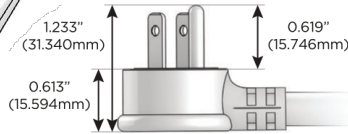

# M-POWER-4T

AC POWER & DATA CONNECTIVITY SOLUTION

M-POWER-4T-AMAH-CHATP

Specs:

**Modules/Ports:**

- A** Tamper Resistant AC Receptacle
- M** Double USB-A (Fast Charging Ports - 18W)
- H** HDMI

**A M H**

Distributed by