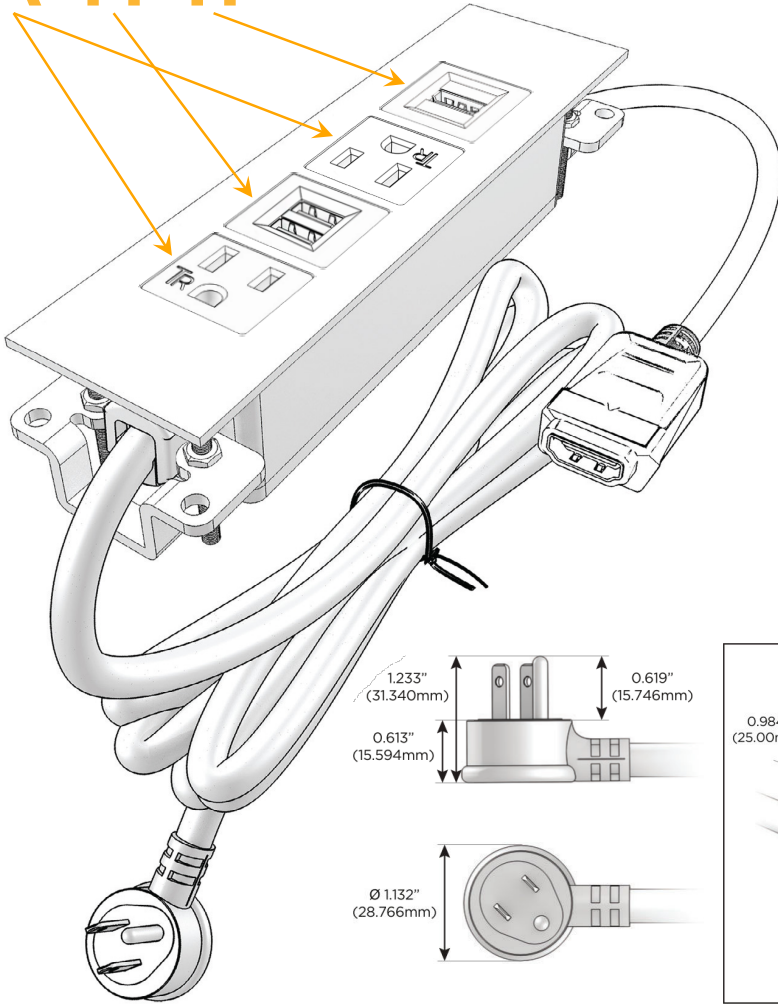

Trim Plate Finish: **CHAMPAGNE (ABS)**

Custom Finishes Available

M-POWER-4T-AMAH-CHATP

Features:

**Module/Port Options:**

- A** Tamper Resistant AC Receptacle
- E** USB-A & USB-C (20W)
- M** Double USB-A (Fast Charging Ports - 18W)
- H** HDMI
- 6** CAT 6
- 12** RJ 12
- X** Switched AC
- Y** 3-Way Switch (Low Voltage)
- V** USB-C (45W High Speed Charging Port)
- S** USB-C (25W High Speed Charging Port)
- R** Switched AC (Rocker Switch)
- D** Dimmer Switch

**Plug:**

Supplied with Low Profile Flat 45° Angle 120 VAC Plug

Optional Standard Straight 120 VAC Plug

Optional Straight 120 VAC Pass-through Plug

- CLEAN, COMPACT DESIGN
- STREAMLINED
- LOW PROFILE
- SIDE-EXITING CORDS
- PLUG & PLAY
- 6' AC CORD & PLUG (FLAT PLUG STANDARD)
- CUSTOMIZABLE CONFIGURATIONS AND FINISHES
- UL LISTED FOR MOUNTING IN FURNITURE
- 15A

# M-POWER-4T

AC POWER & DATA CONNECTIVITY SOLUTION

M-POWER-4T-AMAH-CHATP

Specs:

**Modules/Ports:**

- A** Tamper Resistant AC Receptacle
- M** Double USB-A (Fast Charging Ports - 18W)
- H** HDMI

**A M H**

Distributed by