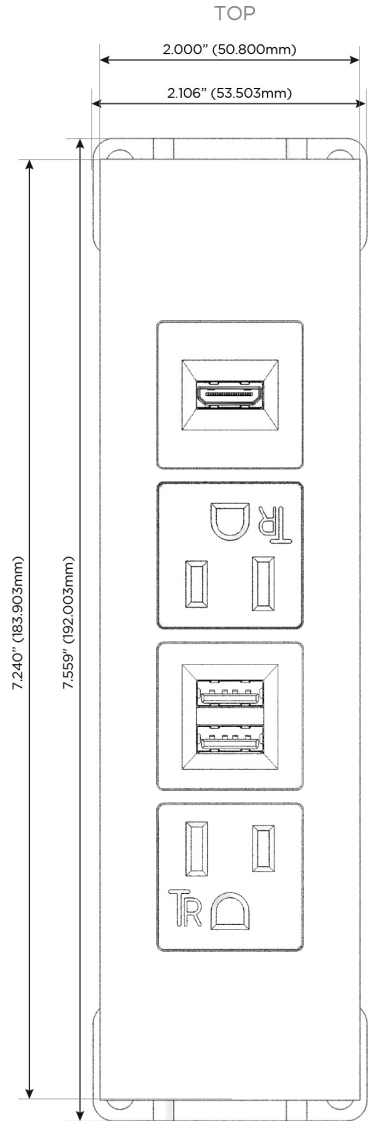

Trim Plate Finish: **CHAMPAGNE (ABS)**

Custom Finishes Available

M-POWER-4T-AMAH-CHATP

Features:

**Module/Port Options:**

- A** Tamper Resistant AC Receptacle
- E** USB-A & USB-C (20W)
- M** Double USB-A (Fast Charging Ports - 18W)
- H** HDMI
- 6** CAT 6
- 12** RJ 12
- X** Switched AC
- Y** 3-Way Switch (Low Voltage)
- V** USB-C (45W High Speed Charging Port)
- S** USB-C (25W High Speed Charging Port)
- R** Switched AC (Rocker Switch)
- D** Dimmer Switch

**Plug:**

Supplied with Low Profile Flat 45° Angle 120 VAC Plug

Optional Standard Straight 120 VAC Plug

Optional Straight 120 VAC Pass-through Plug

- CLEAN, COMPACT DESIGN
- STREAMLINED
- LOW PROFILE
- SIDE-EXITING CORDS
- PLUG & PLAY
- 6' AC CORD & PLUG (FLAT PLUG STANDARD)
- CUSTOMIZABLE CONFIGURATIONS AND FINISHES
- UL LISTED FOR MOUNTING IN FURNITURE
- 15A

# M-POWER-4T

AC POWER & DATA CONNECTIVITY SOLUTION

M-POWER-4T-AMAH-CHATP

Specs:

**Modules/Ports:**

- A** Tamper Resistant AC Receptacle
- M** Double USB-A (Fast Charging Ports - 18W)
- H** HDMI

**A M H**

Distributed by