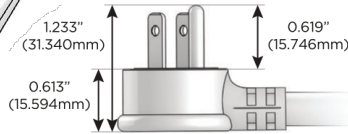

M-POWER-4T

AC POWER & DATA CONNECTIVITY SOLUTION

M-POWER-4T-AMAH-BZTP

Specs:

Modules/Ports:

- A** Tamper Resistant AC Receptacle
- M** Double USB-A (Fast Charging Ports - 18W)
- H** HDMI

A M H

Distributed by