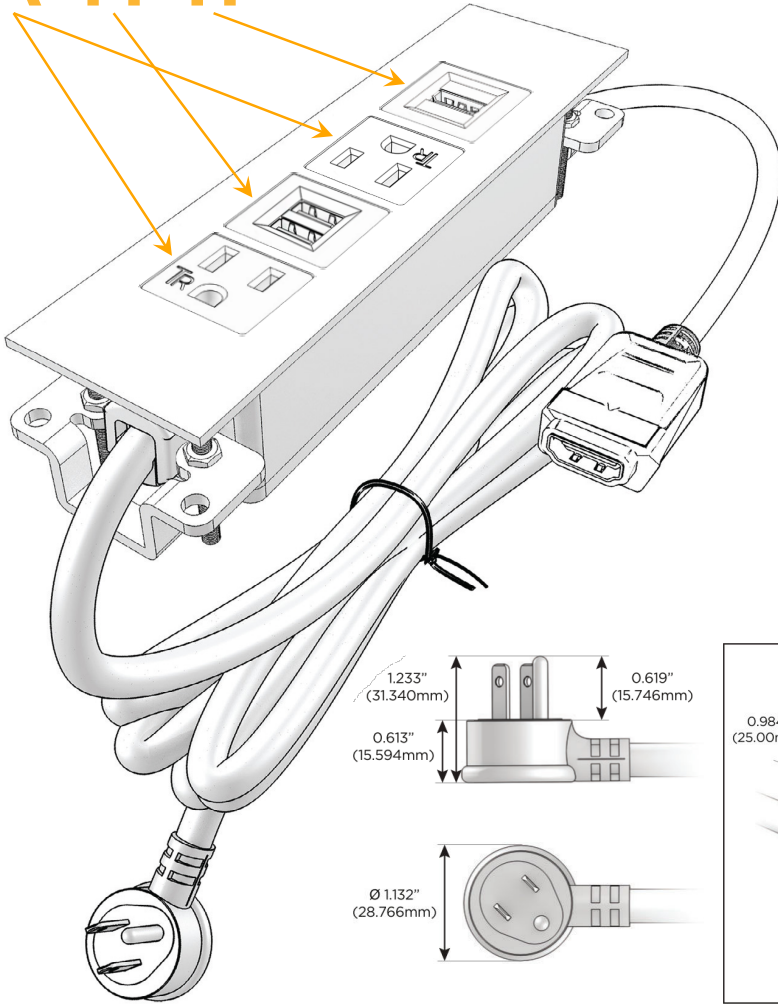

Trim Plate Finish: **SOLID BRONZE**

Custom Finishes Available

M-POWER-4T-AMAH-BZTP

Features:

Module/Port Options:

- A** Tamper Resistant AC Receptacle
- E** USB-A & USB-C (20W)
- M** Double USB-A (Fast Charging Ports - 18W)
- H** HDMI
- 6** CAT 6
- 12** RJ 12
- X** Switched AC
- Y** 3-Way Switch (Low Voltage)
- V** USB-C (45W High Speed Charging Port)
- S** USB-C (25W High Speed Charging Port)
- R** Switched AC (Rocker Switch)
- D** Dimmer Switch

Plug:

Supplied with Low Profile Flat 45° Angle 120 VAC Plug

Optional Standard Straight 120 VAC Plug

Optional Straight 120 VAC Pass-through Plug

- CLEAN, COMPACT DESIGN
- STREAMLINED
- LOW PROFILE
- SIDE-EXITING CORDS
- PLUG & PLAY
- 6' AC CORD & PLUG (FLAT PLUG STANDARD)
- CUSTOMIZABLE CONFIGURATIONS AND FINISHES
- UL LISTED FOR MOUNTING IN FURNITURE
- 15A

M-POWER-4T

AC POWER & DATA CONNECTIVITY SOLUTION

M-POWER-4T-AMAH-BZTP

Specs:

Modules/Ports:

- A** Tamper Resistant AC Receptacle
- M** Double USB-A (Fast Charging Ports - 18W)
- H** HDMI

A M H

Distributed by