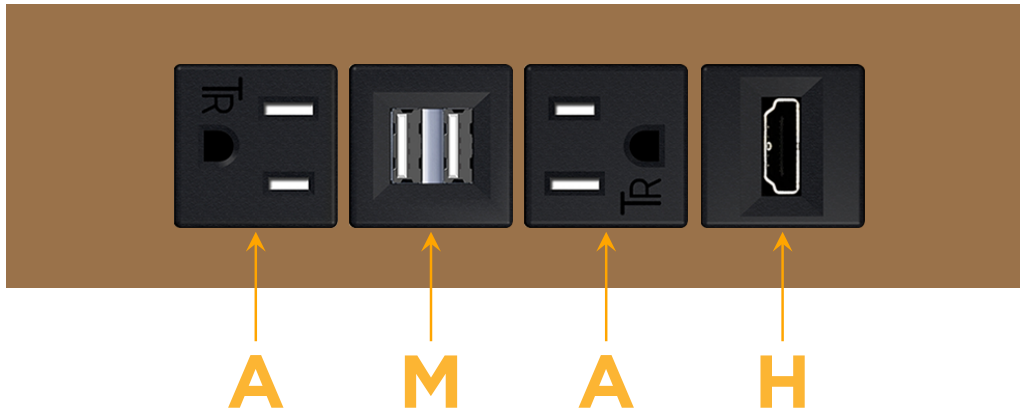

Trim Plate Finish: **SOLID BRONZE**

Custom Finishes Available

M-POWER-4T-AMAH-BZTP

Features:

Module/Port Options:

- A** Tamper Resistant AC Receptacle
- E** USB-A & USB-C (20W)
- M** Double USB-A (Fast Charging Ports - 18W)
- H** HDMI
- 6** CAT 6
- 12** RJ 12
- X** Switched AC
- Y** 3-Way Switch (Low Voltage)
- V** USB-C (45W High Speed Charging Port)
- S** USB-C (25W High Speed Charging Port)
- R** Switched AC (Rocker Switch)
- D** Dimmer Switch

Plug:

Supplied with Low Profile Flat 45° Angle 120 VAC Plug

Optional Standard Straight 120 VAC Plug

Optional Straight 120 VAC Pass-through Plug

- CLEAN, COMPACT DESIGN
- STREAMLINED
- LOW PROFILE
- SIDE-EXITING CORDS
- PLUG & PLAY
- 6' AC CORD & PLUG (FLAT PLUG STANDARD)
- CUSTOMIZABLE CONFIGURATIONS AND FINISHES
- UL LISTED FOR MOUNTING IN FURNITURE
- 15A

M-POWER-4T

AC POWER & DATA CONNECTIVITY SOLUTION

M-POWER-4T-AMAH-BZTP

Specs:

Modules/Ports:

- A** Tamper Resistant AC Receptacle
- M** Double USB-A (Fast Charging Ports - 18W)
- H** HDMI

A M H

Distributed by