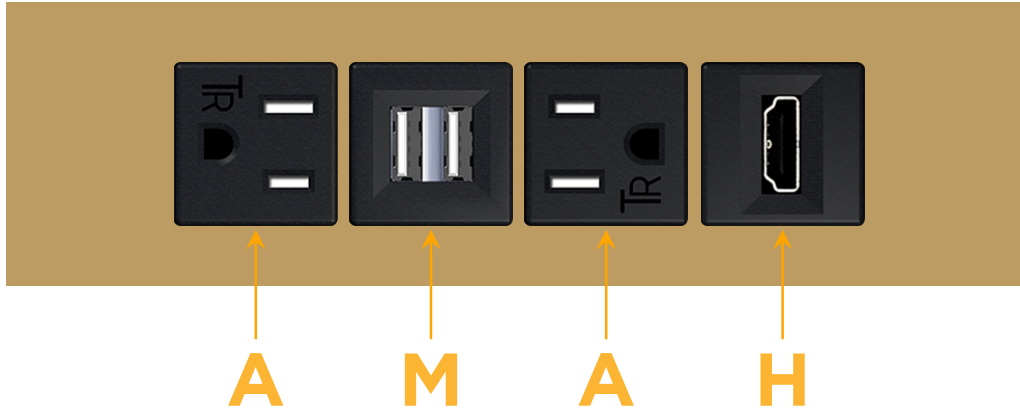

Trim Plate Finish: **STANDARD BRONZE (ABS)**

Custom Finishes Available

M-POWER-4T-AMAH-BZATP

Features:

Module/Port Options:

- A** Tamper Resistant AC Receptacle
- E** USB-A & USB-C (20W)
- M** Double USB-A (Fast Charging Ports - 18W)
- H** HDMI
- 6** CAT 6
- 12** RJ 12
- X** Switched AC
- Y** 3-Way Switch (Low Voltage)
- V** USB-C (45W High Speed Charging Port)
- S** USB-C (25W High Speed Charging Port)
- R** Switched AC (Rocker Switch)
- D** Dimmer Switch

Plug:

Supplied with Low Profile Flat 45° Angle 120 VAC Plug

Optional Standard Straight 120 VAC Plug

Optional Straight 120 VAC Pass-through Plug

- CLEAN, COMPACT DESIGN
- STREAMLINED
- LOW PROFILE
- SIDE-EXITING CORDS
- PLUG & PLAY
- 6' AC CORD & PLUG (FLAT PLUG STANDARD)
- CUSTOMIZABLE CONFIGURATIONS AND FINISHES
- UL LISTED FOR MOUNTING IN FURNITURE
- 15A

M-POWER-4T

AC POWER & DATA CONNECTIVITY SOLUTION

M-POWER-4T-AMAH-BZATP

Specs:

Modules/Ports:

- A** Tamper Resistant AC Receptacle
- M** Double USB-A (Fast Charging Ports - 18W)
- H** HDMI

A M H

Distributed by