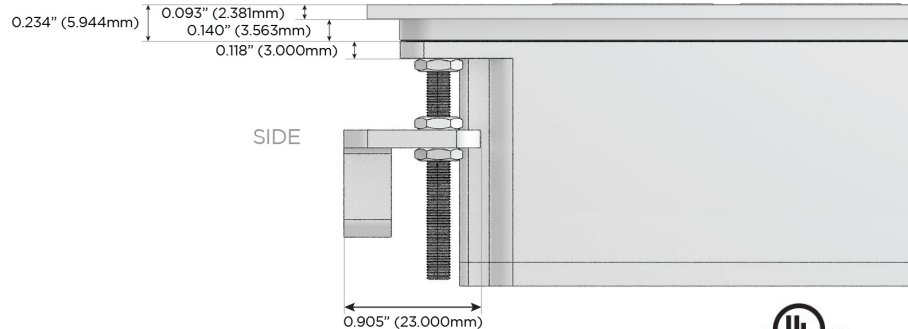

M-POWER-4T

AC POWER & DATA CONNECTIVITY SOLUTION

M-POWER-4T-AMAH-BZATP

Specs:

Modules/Ports:

- A** Tamper Resistant AC Receptacle
- M** Double USB-A (Fast Charging Ports - 18W)
- H** HDMI

A M H

Distributed by