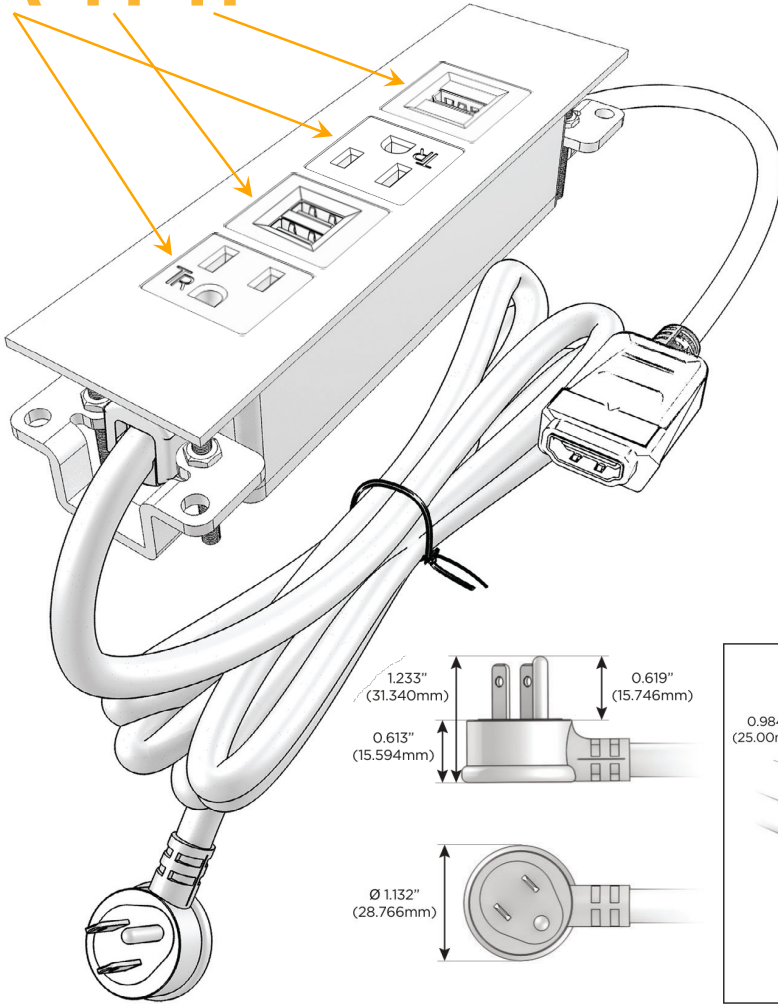

Trim Plate Finish: **STANDARD BRONZE (ABS)**

Custom Finishes Available

M-POWER-4T-AMAH-BZATP

Features:

Module/Port Options:

- A** Tamper Resistant AC Receptacle
- E** USB-A & USB-C (20W)
- M** Double USB-A (Fast Charging Ports - 18W)
- H** HDMI
- 6** CAT 6
- 12** RJ 12
- X** Switched AC
- Y** 3-Way Switch (Low Voltage)
- V** USB-C (45W High Speed Charging Port)
- S** USB-C (25W High Speed Charging Port)
- R** Switched AC (Rocker Switch)
- D** Dimmer Switch

Plug:

Supplied with Low Profile Flat 45° Angle 120 VAC Plug

Optional Standard Straight 120 VAC Plug

Optional Straight 120 VAC Pass-through Plug

- CLEAN, COMPACT DESIGN
- STREAMLINED
- LOW PROFILE
- SIDE-EXITING CORDS
- PLUG & PLAY
- 6' AC CORD & PLUG (FLAT PLUG STANDARD)
- CUSTOMIZABLE CONFIGURATIONS AND FINISHES
- UL LISTED FOR MOUNTING IN FURNITURE
- 15A

M-POWER-4T

AC POWER & DATA CONNECTIVITY SOLUTION

M-POWER-4T-AMAH-BZATP

Specs:

Modules/Ports:

- A** Tamper Resistant AC Receptacle
- M** Double USB-A (Fast Charging Ports - 18W)
- H** HDMI

A M H

Distributed by