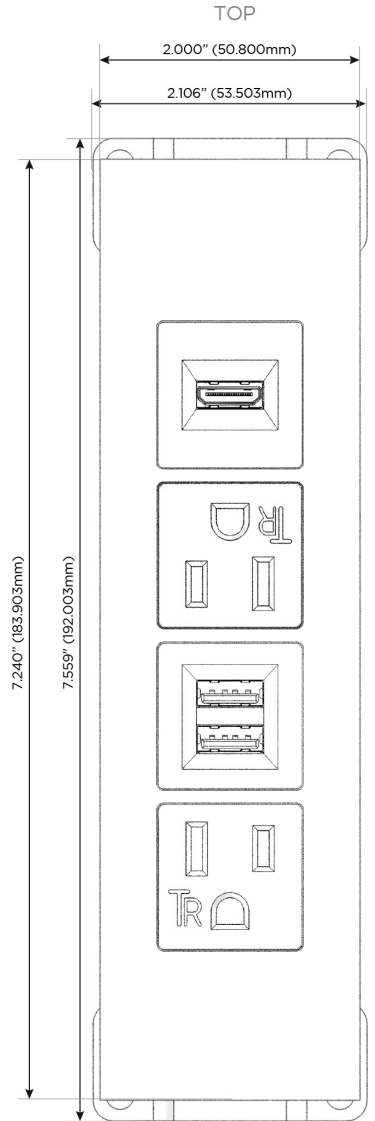

Trim Plate Finish: **STANDARD BRONZE (ABS)**

Custom Finishes Available

M-POWER-4T-AMAH-BZATP

Features:

Module/Port Options:

- A** Tamper Resistant AC Receptacle
- E** USB-A & USB-C (20W)
- M** Double USB-A (Fast Charging Ports - 18W)
- H** HDMI
- 6** CAT 6
- 12** RJ 12
- X** Switched AC
- Y** 3-Way Switch (Low Voltage)
- V** USB-C (45W High Speed Charging Port)
- S** USB-C (25W High Speed Charging Port)
- R** Switched AC (Rocker Switch)
- D** Dimmer Switch

Plug:

Supplied with Low Profile Flat 45° Angle 120 VAC Plug

Optional Standard Straight 120 VAC Plug

Optional Straight 120 VAC Pass-through Plug

- CLEAN, COMPACT DESIGN
- STREAMLINED
- LOW PROFILE
- SIDE-EXITING CORDS
- PLUG & PLAY
- 6' AC CORD & PLUG (FLAT PLUG STANDARD)
- CUSTOMIZABLE CONFIGURATIONS AND FINISHES
- UL LISTED FOR MOUNTING IN FURNITURE
- 15A

M-POWER-4T

AC POWER & DATA CONNECTIVITY SOLUTION

M-POWER-4T-AMAH-BZATP

Specs:

Modules/Ports:

- A** Tamper Resistant AC Receptacle
- M** Double USB-A (Fast Charging Ports - 18W)
- H** HDMI

A M H

Distributed by