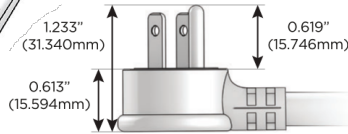

M-POWER-4T

AC POWER & DATA CONNECTIVITY SOLUTION

M-POWER-4T-AMAH-BZATP

Specs:

Modules/Ports:

- A** Tamper Resistant AC Receptacle
- M** Double USB-A (Fast Charging Ports - 18W)
- H** HDMI

A M H

Distributed by