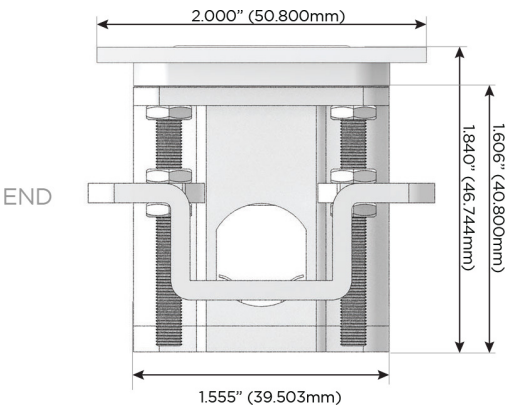

Plug:

Supplied with Low Profile Flat 45° Angle 120 VAC Plug

Optional Standard Straight 120 VAC Plug

Optional Straight 120 VAC Pass-through Plug

- CLEAN, COMPACT DESIGN
- STREAMLINED
- LOW PROFILE
- SIDE-EXITING CORDS
- PLUG & PLAY
- 6' AC CORD & PLUG (FLAT PLUG STANDARD)
- CUSTOMIZABLE CONFIGURATIONS AND FINISHES
- UL LISTED FOR MOUNTING IN FURNITURE
- 15A

M-POWER-4T

AC POWER & DATA CONNECTIVITY SOLUTION

M-POWER-4T-AMAH-BZATP

Specs:

Modules/Ports:

- A** Tamper Resistant AC Receptacle
- M** Double USB-A (Fast Charging Ports - 18W)
- H** HDMI

A M H

Distributed by