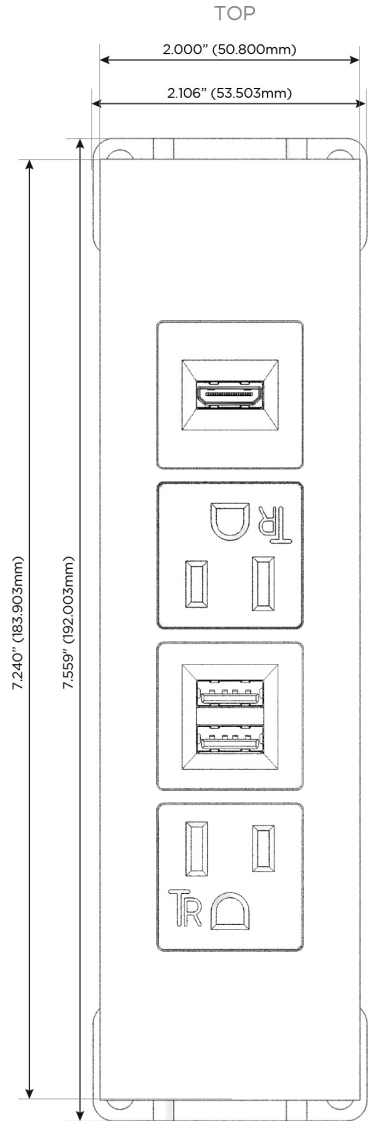

Trim Plate Finish: **ARCHITECTURAL BRONZE (ABS)**

Custom Finishes Available

M-POWER-4T-AMAH-BZ5ATP

Features:

Module/Port Options:

- A** Tamper Resistant AC Receptacle
- E** USB-A & USB-C (20W)
- M** Double USB-A (Fast Charging Ports - 18W)
- H** HDMI
- 6** CAT 6
- 12** RJ 12
- X** Switched AC
- Y** 3-Way Switch (Low Voltage)
- V** USB-C (45W High Speed Charging Port)
- S** USB-C (25W High Speed Charging Port)
- R** Switched AC (Rocker Switch)
- D** Dimmer Switch

Plug:

Supplied with Low Profile Flat 45° Angle 120 VAC Plug

Optional Standard Straight 120 VAC Plug

Optional Straight 120 VAC Pass-through Plug

- CLEAN, COMPACT DESIGN
- STREAMLINED
- LOW PROFILE
- SIDE-EXITING CORDS
- PLUG & PLAY
- 6' AC CORD & PLUG (FLAT PLUG STANDARD)
- CUSTOMIZABLE CONFIGURATIONS AND FINISHES
- UL LISTED FOR MOUNTING IN FURNITURE
- 15A

M-POWER-4T

AC POWER & DATA CONNECTIVITY SOLUTION

M-POWER-4T-AMAH-BZ5ATP

Specs:

Modules/Ports:

- A** Tamper Resistant AC Receptacle
- M** Double USB-A (Fast Charging Ports - 18W)
- H** HDMI

A M H

Distributed by