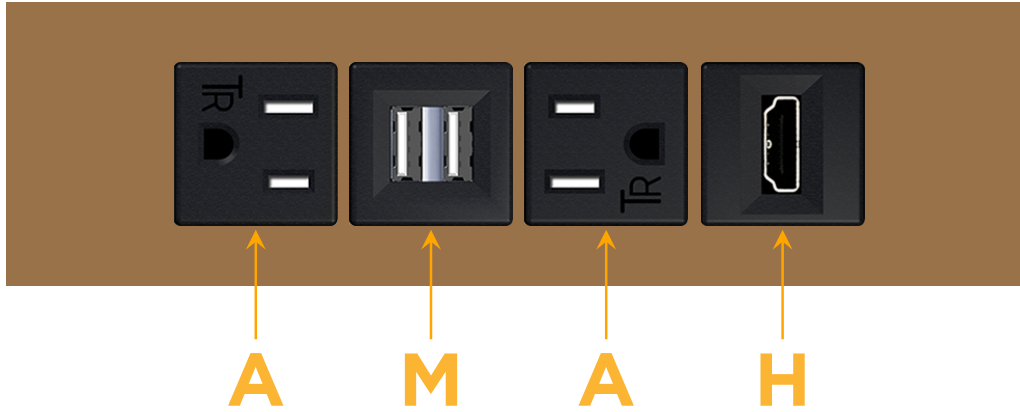

Trim Plate Finish: **ARCHITECTURAL BRONZE (ABS)**

Custom Finishes Available

M-POWER-4T-AMAH-BZ5ATP

Features:

Module/Port Options:

- A** Tamper Resistant AC Receptacle
- E** USB-A & USB-C (20W)
- M** Double USB-A (Fast Charging Ports - 18W)
- H** HDMI
- 6** CAT 6
- 12** RJ 12
- X** Switched AC
- Y** 3-Way Switch (Low Voltage)
- V** USB-C (45W High Speed Charging Port)
- S** USB-C (25W High Speed Charging Port)
- R** Switched AC (Rocker Switch)
- D** Dimmer Switch

Plug:

Supplied with Low Profile Flat 45° Angle 120 VAC Plug

Optional Standard Straight 120 VAC Plug

Optional Straight 120 VAC Pass-through Plug

- CLEAN, COMPACT DESIGN
- STREAMLINED
- LOW PROFILE
- SIDE-EXITING CORDS
- PLUG & PLAY
- 6' AC CORD & PLUG (FLAT PLUG STANDARD)
- CUSTOMIZABLE CONFIGURATIONS AND FINISHES
- UL LISTED FOR MOUNTING IN FURNITURE
- 15A

M-POWER-4T

AC POWER & DATA CONNECTIVITY SOLUTION

M-POWER-4T-AMAH-BZ5ATP

Specs:

Modules/Ports:

- A** Tamper Resistant AC Receptacle
- M** Double USB-A (Fast Charging Ports - 18W)
- H** HDMI

A M H

Distributed by