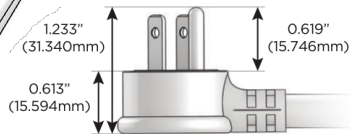

M-POWER-4T

AC POWER & DATA CONNECTIVITY SOLUTION

M-POWER-4T-AMAH-BZ5ATP

Specs:

Modules/Ports:

- A** Tamper Resistant AC Receptacle
- M** Double USB-A (Fast Charging Ports - 18W)
- H** HDMI

A M H

Distributed by