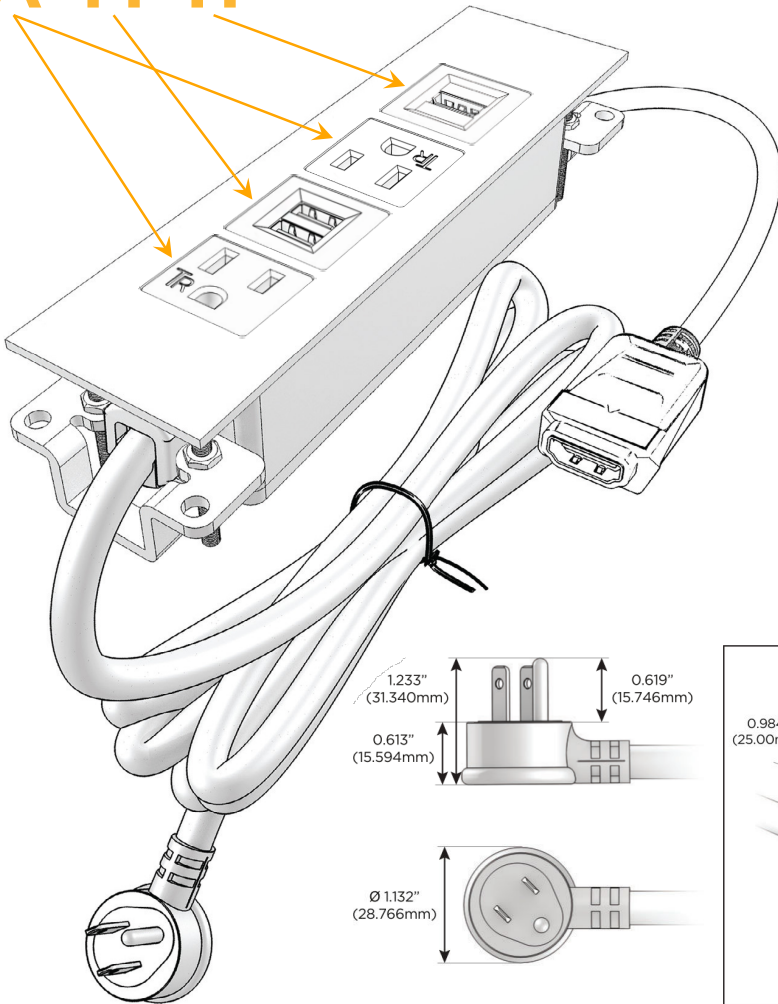

Trim Plate Finish: **ARCHITECTURAL BRONZE (ABS)**

Custom Finishes Available

M-POWER-4T-AMAH-BZ5ATP

Features:

Module/Port Options:

- A** Tamper Resistant AC Receptacle
- E** USB-A & USB-C (20W)
- M** Double USB-A (Fast Charging Ports - 18W)
- H** HDMI
- 6** CAT 6
- 12** RJ 12
- X** Switched AC
- Y** 3-Way Switch (Low Voltage)
- V** USB-C (45W High Speed Charging Port)
- S** USB-C (25W High Speed Charging Port)
- R** Switched AC (Rocker Switch)
- D** Dimmer Switch

Plug:

Supplied with Low Profile Flat 45° Angle 120 VAC Plug

Optional Standard Straight 120 VAC Plug

Optional Straight 120 VAC Pass-through Plug

- CLEAN, COMPACT DESIGN
- STREAMLINED
- LOW PROFILE
- SIDE-EXITING CORDS
- PLUG & PLAY
- 6' AC CORD & PLUG (FLAT PLUG STANDARD)
- CUSTOMIZABLE CONFIGURATIONS AND FINISHES
- UL LISTED FOR MOUNTING IN FURNITURE
- 15A

M-POWER-4T

AC POWER & DATA CONNECTIVITY SOLUTION

M-POWER-4T-AMAH-BZ5ATP

Specs:

Modules/Ports:

- A** Tamper Resistant AC Receptacle
- M** Double USB-A (Fast Charging Ports - 18W)
- H** HDMI

A M H

Distributed by