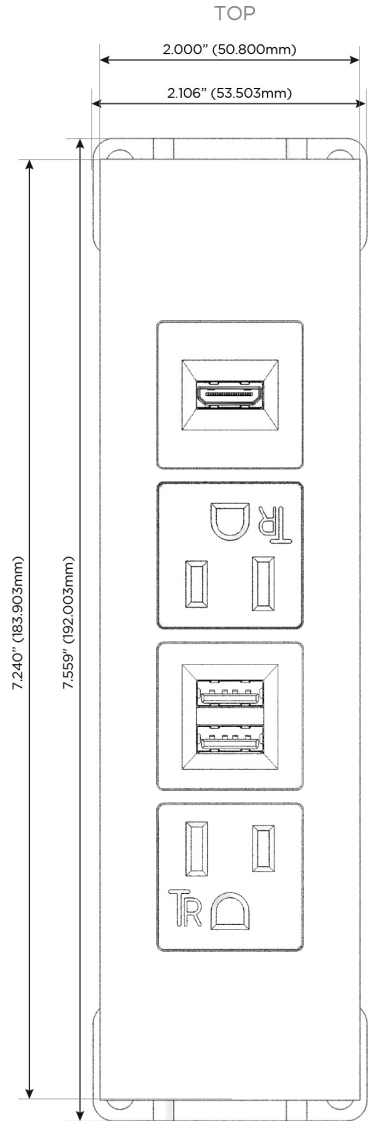

Trim Plate Finish: **ANTIQUED ARCHITECTURAL BRONZE (ABS)**

Custom Finishes Available

M-POWER-4T-AMAH-BZ5AATP

Features:

Module/Port Options:

- A** Tamper Resistant AC Receptacle
- E** USB-A & USB-C (20W)
- M** Double USB-A (Fast Charging Ports - 18W)
- H** HDMI
- 6** CAT 6
- 12** RJ 12
- X** Switched AC
- Y** 3-Way Switch (Low Voltage)
- V** USB-C (45W High Speed Charging Port)
- S** USB-C (25W High Speed Charging Port)
- R** Switched AC (Rocker Switch)
- D** Dimmer Switch

Plug:

Supplied with Low Profile Flat 45° Angle 120 VAC Plug

Optional Standard Straight 120 VAC Plug

Optional Straight 120 VAC Pass-through Plug

- CLEAN, COMPACT DESIGN
- STREAMLINED
- LOW PROFILE
- SIDE-EXITING CORDS
- PLUG & PLAY
- 6' AC CORD & PLUG (FLAT PLUG STANDARD)
- CUSTOMIZABLE CONFIGURATIONS AND FINISHES
- UL LISTED FOR MOUNTING IN FURNITURE
- 15A

M-POWER-4T

AC POWER & DATA CONNECTIVITY SOLUTION

M-POWER-4T-AMAH-BZ5AATP

Specs:

Modules/Ports:

- A** Tamper Resistant AC Receptacle
- M** Double USB-A (Fast Charging Ports - 18W)
- H** HDMI

A M H

Distributed by