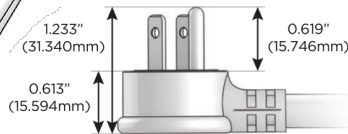

Plug:

Supplied with Low Profile Flat 45° Angle 120 VAC Plug

Optional Standard Straight 120 VAC Plug

Optional Straight 120 VAC Pass-through Plug

- CLEAN, COMPACT DESIGN
- STREAMLINED
- LOW PROFILE
- SIDE-EXITING CORDS
- PLUG & PLAY
- 6' AC CORD & PLUG (FLAT PLUG STANDARD)
- CUSTOMIZABLE CONFIGURATIONS AND FINISHES
- UL LISTED FOR MOUNTING IN FURNITURE
- 15A

M-POWER-4T

AC POWER & DATA CONNECTIVITY SOLUTION

M-POWER-4T-AMAH-BZ5AATP

Specs:

Modules/Ports:

- A** Tamper Resistant AC Receptacle
- M** Double USB-A (Fast Charging Ports - 18W)
- H** HDMI

A M H

Distributed by