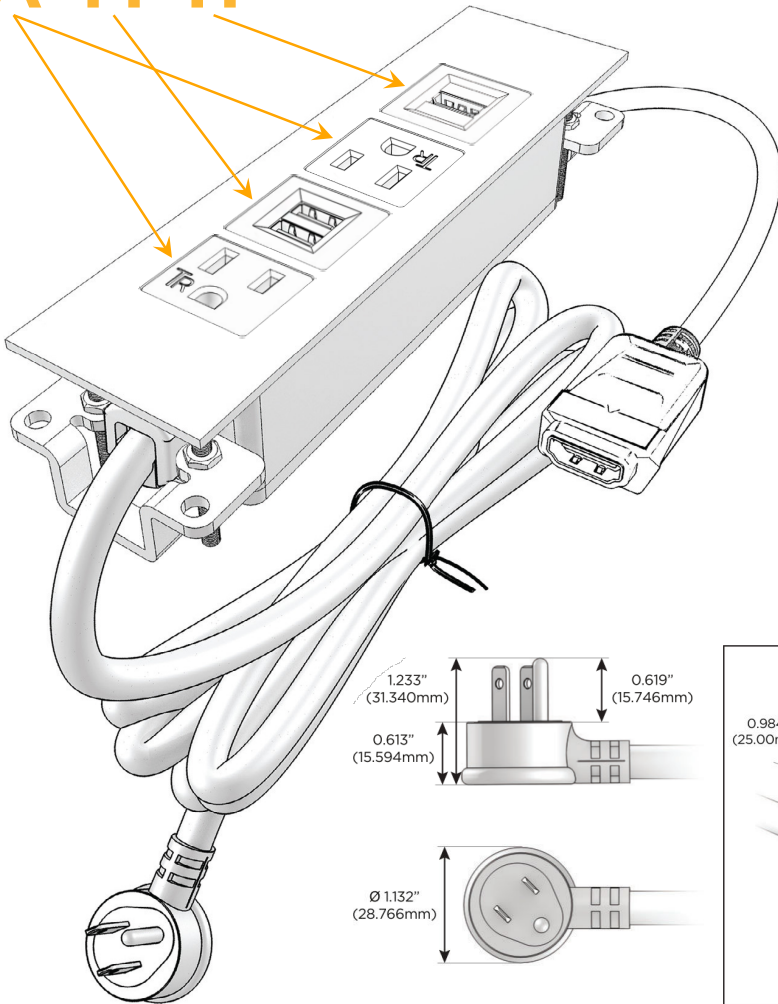

Trim Plate Finish: **ANTIQUED ARCHITECTURAL BRONZE (ABS)**

Custom Finishes Available

M-POWER-4T-AMAH-BZ5AATP

Features:

Module/Port Options:

- A** Tamper Resistant AC Receptacle
- E** USB-A & USB-C (20W)
- M** Double USB-A (Fast Charging Ports - 18W)
- H** HDMI
- 6** CAT 6
- 12** RJ 12
- X** Switched AC
- Y** 3-Way Switch (Low Voltage)
- V** USB-C (45W High Speed Charging Port)
- S** USB-C (25W High Speed Charging Port)
- R** Switched AC (Rocker Switch)
- D** Dimmer Switch

Plug:

Supplied with Low Profile Flat 45° Angle 120 VAC Plug

Optional Standard Straight 120 VAC Plug

Optional Straight 120 VAC Pass-through Plug

- CLEAN, COMPACT DESIGN
- STREAMLINED
- LOW PROFILE
- SIDE-EXITING CORDS
- PLUG & PLAY
- 6' AC CORD & PLUG (FLAT PLUG STANDARD)
- CUSTOMIZABLE CONFIGURATIONS AND FINISHES
- UL LISTED FOR MOUNTING IN FURNITURE
- 15A

M-POWER-4T

AC POWER & DATA CONNECTIVITY SOLUTION

M-POWER-4T-AMAH-BZ5AATP

Specs:

Modules/Ports:

- A** Tamper Resistant AC Receptacle
- M** Double USB-A (Fast Charging Ports - 18W)
- H** HDMI

A M H

Distributed by