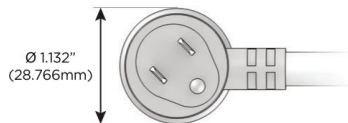

Plug:

Supplied with Low Profile Flat 45° Angle 120 VAC Plug

Optional Standard Straight 120 VAC Plug

Optional Straight 120 VAC Pass-through Plug

- CLEAN, COMPACT DESIGN
- STREAMLINED
- LOW PROFILE
- SIDE-EXITING CORDS
- PLUG & PLAY
- 6' AC CORD & PLUG (FLAT PLUG STANDARD)
- CUSTOMIZABLE CONFIGURATIONS AND FINISHES
- UL LISTED FOR MOUNTING IN FURNITURE
- 15A

M-POWER-4T

AC POWER & DATA CONNECTIVITY SOLUTION

M-POWER-4T-AMAH-BZ5AATP

Specs:

Modules/Ports:

- A** Tamper Resistant AC Receptacle
- M** Double USB-A (Fast Charging Ports - 18W)
- H** HDMI

A M H

Distributed by