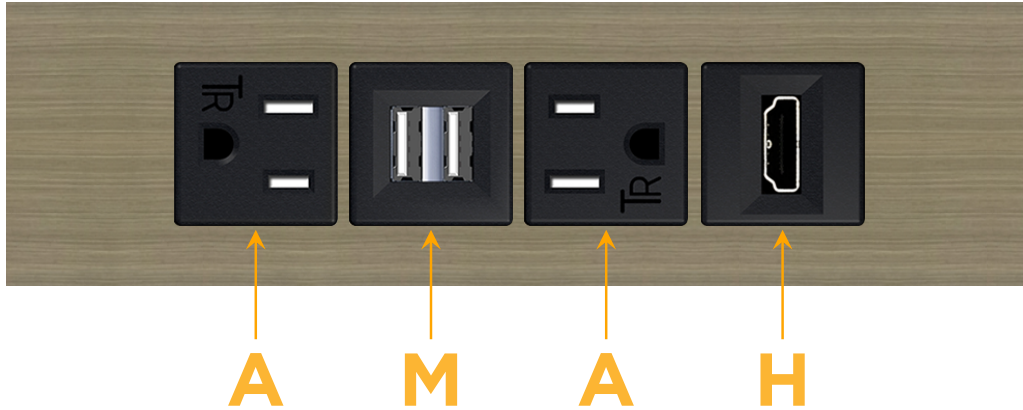

Trim Plate Finish: **ANTIQUED ARCHITECTURAL BRONZE (ABS)**

Custom Finishes Available

M-POWER-4T-AMAH-BZ5AATP

Features:

Module/Port Options:

- A** Tamper Resistant AC Receptacle
- E** USB-A & USB-C (20W)
- M** Double USB-A (Fast Charging Ports - 18W)
- H** HDMI
- 6** CAT 6
- 12** RJ 12
- X** Switched AC
- Y** 3-Way Switch (Low Voltage)
- V** USB-C (45W High Speed Charging Port)
- S** USB-C (25W High Speed Charging Port)
- R** Switched AC (Rocker Switch)
- D** Dimmer Switch

Plug:

Supplied with Low Profile Flat 45° Angle 120 VAC Plug

Optional Standard Straight 120 VAC Plug

Optional Straight 120 VAC Pass-through Plug

- CLEAN, COMPACT DESIGN
- STREAMLINED
- LOW PROFILE
- SIDE-EXITING CORDS
- PLUG & PLAY
- 6' AC CORD & PLUG (FLAT PLUG STANDARD)
- CUSTOMIZABLE CONFIGURATIONS AND FINISHES
- UL LISTED FOR MOUNTING IN FURNITURE
- 15A

M-POWER-4T

AC POWER & DATA CONNECTIVITY SOLUTION

M-POWER-4T-AMAH-BZ5AATP

Specs:

Modules/Ports:

- A** Tamper Resistant AC Receptacle
- M** Double USB-A (Fast Charging Ports - 18W)
- H** HDMI

A M H

Distributed by