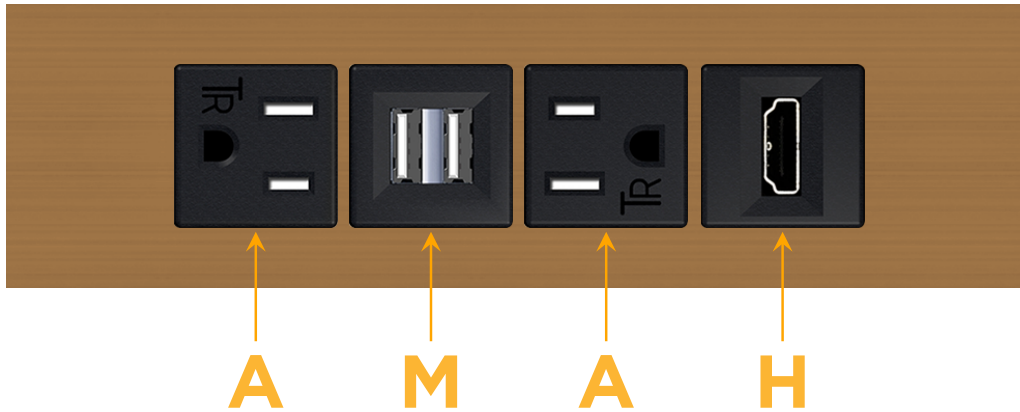

Trim Plate Finish: **SOLID BRONZE BRUSHED**

Custom Finishes Available

M-POWER-4T-AMAH-BZ4TP

Features:

Module/Port Options:

- A** Tamper Resistant AC Receptacle
- E** USB-A & USB-C (20W)
- M** Double USB-A (Fast Charging Ports - 18W)
- H** HDMI
- 6** CAT 6
- 12** RJ 12
- X** Switched AC
- Y** 3-Way Switch (Low Voltage)
- V** USB-C (45W High Speed Charging Port)
- S** USB-C (25W High Speed Charging Port)
- R** Switched AC (Rocker Switch)
- D** Dimmer Switch

Plug:

Supplied with Low Profile Flat 45° Angle 120 VAC Plug

Optional Standard Straight 120 VAC Plug

Optional Straight 120 VAC Pass-through Plug

- CLEAN, COMPACT DESIGN
- STREAMLINED
- LOW PROFILE
- SIDE-EXITING CORDS
- PLUG & PLAY
- 6' AC CORD & PLUG (FLAT PLUG STANDARD)
- CUSTOMIZABLE CONFIGURATIONS AND FINISHES
- UL LISTED FOR MOUNTING IN FURNITURE
- 15A

M-POWER-4T

AC POWER & DATA CONNECTIVITY SOLUTION

M-POWER-4T-AMAH-BZ4TP

Specs:

Modules/Ports:

- A** Tamper Resistant AC Receptacle
- M** Double USB-A (Fast Charging Ports - 18W)
- H** HDMI

A M H

Distributed by