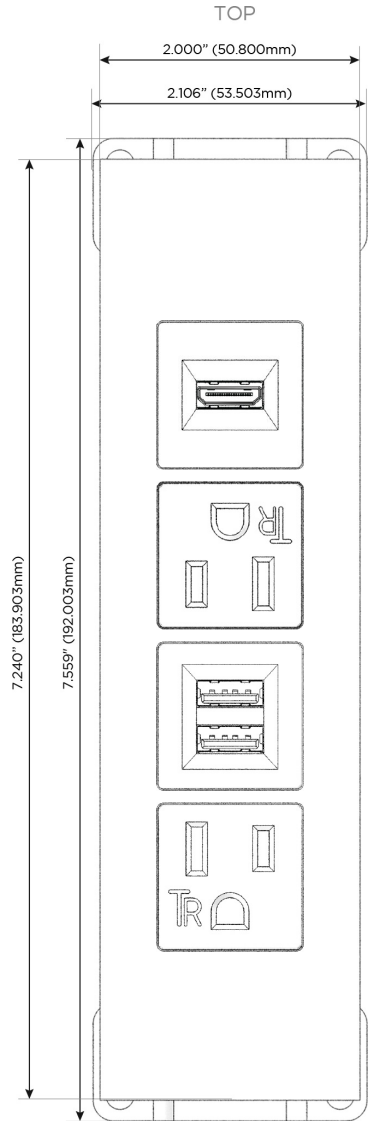

Trim Plate Finish: **SOLID BRONZE BRUSHED**

Custom Finishes Available

M-POWER-4T-AMAH-BZ4TP

Features:

Module/Port Options:

- A** Tamper Resistant AC Receptacle
- E** USB-A & USB-C (20W)
- M** Double USB-A (Fast Charging Ports - 18W)
- H** HDMI
- 6** CAT 6
- 12** RJ 12
- X** Switched AC
- Y** 3-Way Switch (Low Voltage)
- V** USB-C (45W High Speed Charging Port)
- S** USB-C (25W High Speed Charging Port)
- R** Switched AC (Rocker Switch)
- D** Dimmer Switch

Plug:

Supplied with Low Profile Flat 45° Angle 120 VAC Plug

Optional Standard Straight 120 VAC Plug

Optional Straight 120 VAC Pass-through Plug

- CLEAN, COMPACT DESIGN
- STREAMLINED
- LOW PROFILE
- SIDE-EXITING CORDS
- PLUG & PLAY
- 6' AC CORD & PLUG (FLAT PLUG STANDARD)
- CUSTOMIZABLE CONFIGURATIONS AND FINISHES
- UL LISTED FOR MOUNTING IN FURNITURE
- 15A

M-POWER-4T

AC POWER & DATA CONNECTIVITY SOLUTION

M-POWER-4T-AMAH-BZ4TP

Specs:

Modules/Ports:

- A** Tamper Resistant AC Receptacle
- M** Double USB-A (Fast Charging Ports - 18W)
- H** HDMI

A M H

Distributed by