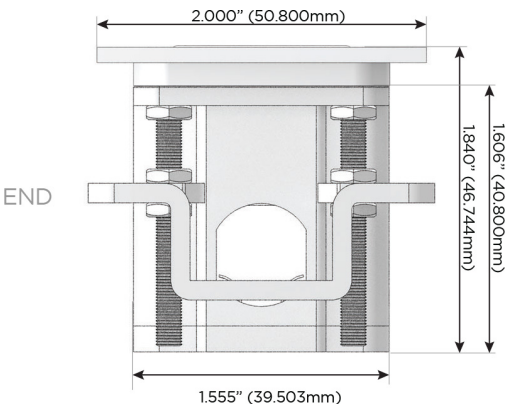

Plug:

Supplied with Low Profile Flat 45° Angle 120 VAC Plug

Optional Standard Straight 120 VAC Plug

Optional Straight 120 VAC Pass-through Plug

- CLEAN, COMPACT DESIGN
- STREAMLINED
- LOW PROFILE
- SIDE-EXITING CORDS
- PLUG & PLAY
- 6' AC CORD & PLUG (FLAT PLUG STANDARD)
- CUSTOMIZABLE CONFIGURATIONS AND FINISHES
- UL LISTED FOR MOUNTING IN FURNITURE
- 15A

M-POWER-4T

AC POWER & DATA CONNECTIVITY SOLUTION

M-POWER-4T-AMAH-BZ4TP

Specs:

Modules/Ports:

- A** Tamper Resistant AC Receptacle
- M** Double USB-A (Fast Charging Ports - 18W)
- H** HDMI

A M H

Distributed by