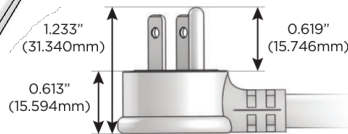

Plug:

Supplied with Low Profile Flat 45° Angle 120 VAC Plug

Optional Standard Straight 120 VAC Plug

Optional Straight 120 VAC Pass-through Plug

- CLEAN, COMPACT DESIGN
- STREAMLINED
- LOW PROFILE
- SIDE-EXITING CORDS
- PLUG & PLAY
- 6' AC CORD & PLUG (FLAT PLUG STANDARD)
- CUSTOMIZABLE CONFIGURATIONS AND FINISHES
- UL LISTED FOR MOUNTING IN FURNITURE
- 15A

M-POWER-4T

AC POWER & DATA CONNECTIVITY SOLUTION

M-POWER-4T-AMAH-BZ4TP

Specs:

Modules/Ports:

- A** Tamper Resistant AC Receptacle
- M** Double USB-A (Fast Charging Ports - 18W)
- H** HDMI

A M H

Distributed by