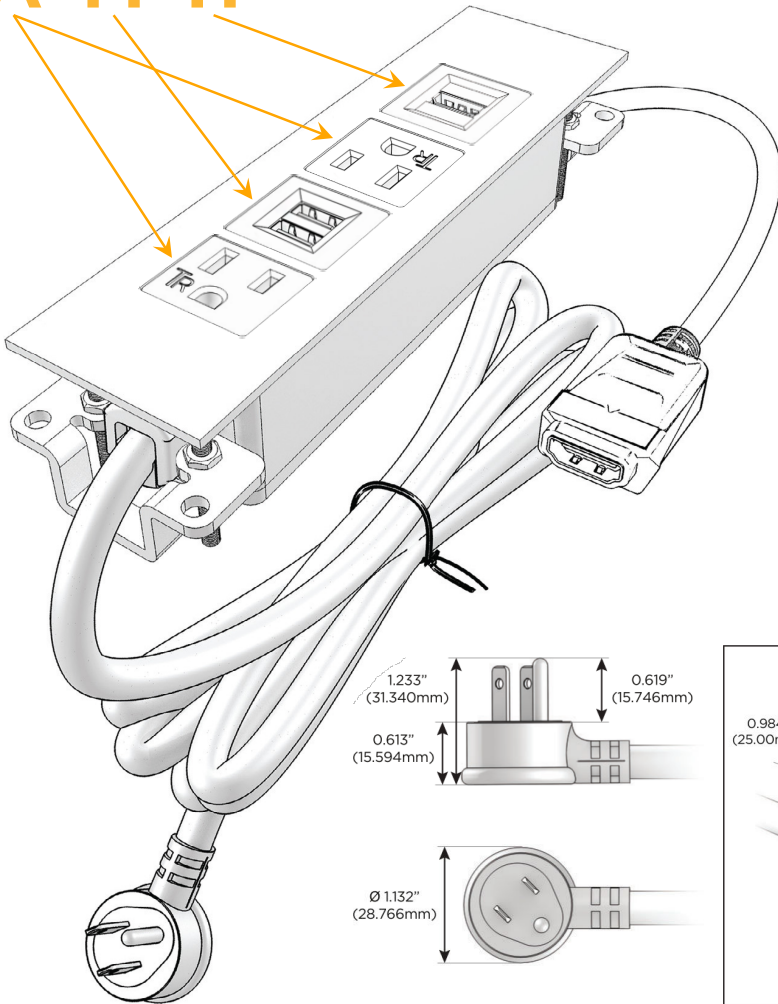

Trim Plate Finish: **SOLID BRONZE BRUSHED**

Custom Finishes Available

M-POWER-4T-AMAH-BZ4TP

Features:

Module/Port Options:

- A** Tamper Resistant AC Receptacle
- E** USB-A & USB-C (20W)
- M** Double USB-A (Fast Charging Ports - 18W)
- H** HDMI
- 6** CAT 6
- 12** RJ 12
- X** Switched AC
- Y** 3-Way Switch (Low Voltage)
- V** USB-C (45W High Speed Charging Port)
- S** USB-C (25W High Speed Charging Port)
- R** Switched AC (Rocker Switch)
- D** Dimmer Switch

Plug:

Supplied with Low Profile Flat 45° Angle 120 VAC Plug

Optional Standard Straight 120 VAC Plug

Optional Straight 120 VAC Pass-through Plug

- CLEAN, COMPACT DESIGN
- STREAMLINED
- LOW PROFILE
- SIDE-EXITING CORDS
- PLUG & PLAY
- 6' AC CORD & PLUG (FLAT PLUG STANDARD)
- CUSTOMIZABLE CONFIGURATIONS AND FINISHES
- UL LISTED FOR MOUNTING IN FURNITURE
- 15A

M-POWER-4T

AC POWER & DATA CONNECTIVITY SOLUTION

M-POWER-4T-AMAH-BZ4TP

Specs:

Modules/Ports:

- A** Tamper Resistant AC Receptacle
- M** Double USB-A (Fast Charging Ports - 18W)
- H** HDMI

A M H

Distributed by