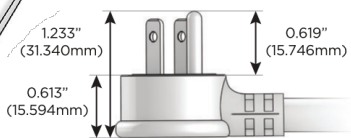

M-POWER-4T

AC POWER & DATA CONNECTIVITY SOLUTION

M-POWER-4T-AMAH-BRATP

Specs:

Modules/Ports:

- A** Tamper Resistant AC Receptacle
- M** Double USB-A (Fast Charging Ports - 18W)
- H** HDMI

A M H

Distributed by