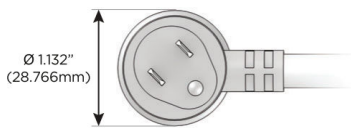

Plug:

Supplied with Low Profile Flat 45° Angle 120 VAC Plug

Optional Standard Straight 120 VAC Plug

Optional Straight 120 VAC Pass-through Plug

- CLEAN, COMPACT DESIGN
- STREAMLINED
- LOW PROFILE
- SIDE-EXITING CORDS
- PLUG & PLAY
- 6' AC CORD & PLUG (FLAT PLUG STANDARD)
- CUSTOMIZABLE CONFIGURATIONS AND FINISHES
- UL LISTED FOR MOUNTING IN FURNITURE
- 15A

M-POWER-4T

AC POWER & DATA CONNECTIVITY SOLUTION

M-POWER-4T-AMAH-BRATP

Specs:

Modules/Ports:

- A** Tamper Resistant AC Receptacle
- M** Double USB-A (Fast Charging Ports - 18W)
- H** HDMI

A M H

Distributed by