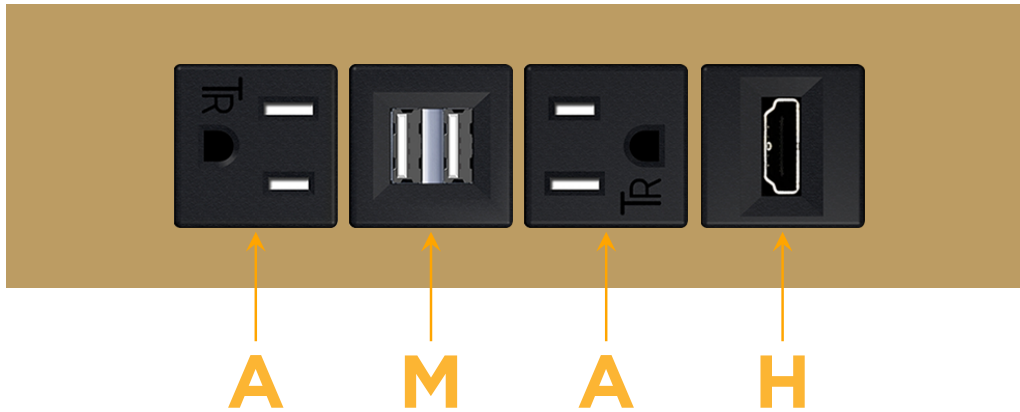

Trim Plate Finish: **BRASS (ABS)**

Custom Finishes Available

M-POWER-4T-AMAH-BRATP

Features:

Module/Port Options:

- A** Tamper Resistant AC Receptacle
- E** USB-A & USB-C (20W)
- M** Double USB-A (Fast Charging Ports - 18W)
- H** HDMI
- 6** CAT 6
- 12** RJ 12
- X** Switched AC
- Y** 3-Way Switch (Low Voltage)
- V** USB-C (45W High Speed Charging Port)
- S** USB-C (25W High Speed Charging Port)
- R** Switched AC (Rocker Switch)
- D** Dimmer Switch

Plug:

Supplied with Low Profile Flat 45° Angle 120 VAC Plug

Optional Standard Straight 120 VAC Plug

Optional Straight 120 VAC Pass-through Plug

- CLEAN, COMPACT DESIGN
- STREAMLINED
- LOW PROFILE
- SIDE-EXITING CORDS
- PLUG & PLAY
- 6' AC CORD & PLUG (FLAT PLUG STANDARD)
- CUSTOMIZABLE CONFIGURATIONS AND FINISHES
- UL LISTED FOR MOUNTING IN FURNITURE
- 15A

M-POWER-4T

AC POWER & DATA CONNECTIVITY SOLUTION

M-POWER-4T-AMAH-BRATP

Specs:

Modules/Ports:

- A** Tamper Resistant AC Receptacle
- M** Double USB-A (Fast Charging Ports - 18W)
- H** HDMI

A M H

Distributed by