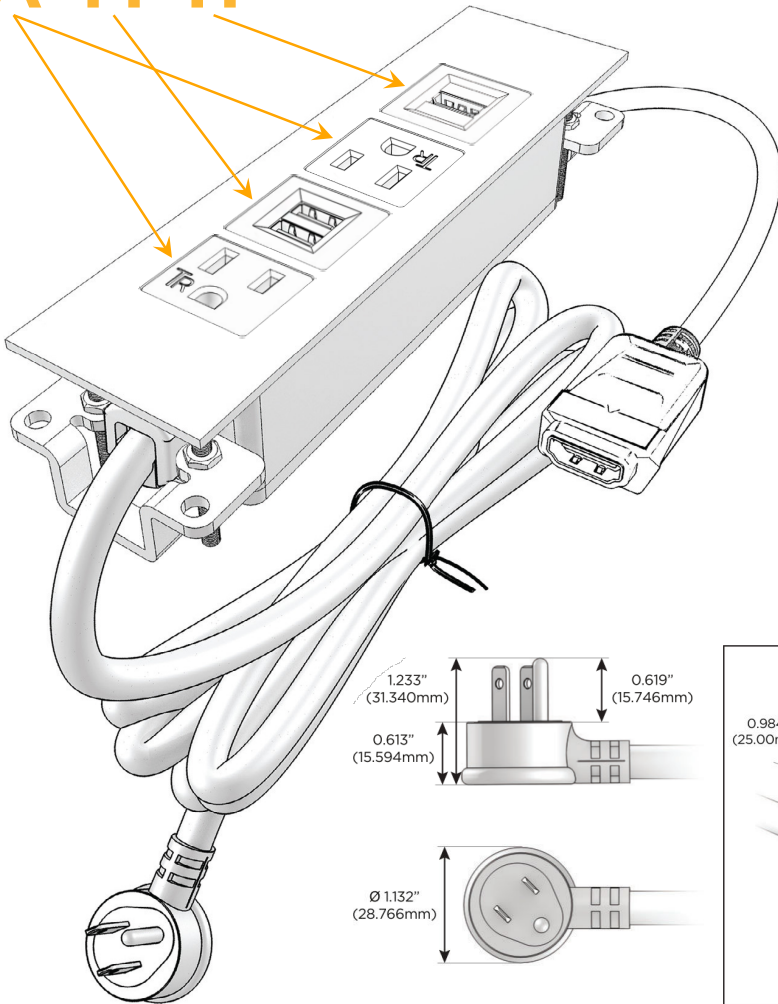

Trim Plate Finish: **BRASS (ABS)**

Custom Finishes Available

M-POWER-4T-AMAH-BRATP

Features:

Module/Port Options:

- A** Tamper Resistant AC Receptacle
- E** USB-A & USB-C (20W)
- M** Double USB-A (Fast Charging Ports - 18W)
- H** HDMI
- 6** CAT 6
- 12** RJ 12
- X** Switched AC
- Y** 3-Way Switch (Low Voltage)
- V** USB-C (45W High Speed Charging Port)
- S** USB-C (25W High Speed Charging Port)
- R** Switched AC (Rocker Switch)
- D** Dimmer Switch

Plug:

Supplied with Low Profile Flat 45° Angle 120 VAC Plug

Optional Standard Straight 120 VAC Plug

Optional Straight 120 VAC Pass-through Plug

- CLEAN, COMPACT DESIGN
- STREAMLINED
- LOW PROFILE
- SIDE-EXITING CORDS
- PLUG & PLAY
- 6' AC CORD & PLUG (FLAT PLUG STANDARD)
- CUSTOMIZABLE CONFIGURATIONS AND FINISHES
- UL LISTED FOR MOUNTING IN FURNITURE
- 15A

M-POWER-4T

AC POWER & DATA CONNECTIVITY SOLUTION

M-POWER-4T-AMAH-BRATP

Specs:

Modules/Ports:

- A** Tamper Resistant AC Receptacle
- M** Double USB-A (Fast Charging Ports - 18W)
- H** HDMI

A M H

Distributed by